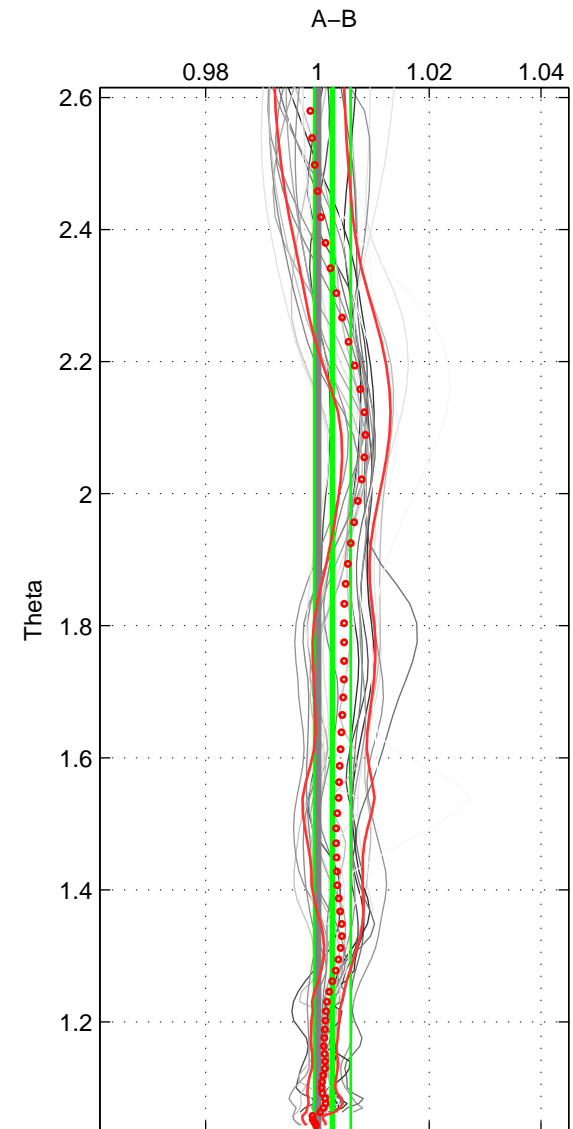

Cruise A (red). Date: Nov 1998 Cruisename: 582-49NZ19981030

Cruise B (blue). Date: Jun 2005 Cruisename: 605-49NZ20050525

\*\*\* "Favourite" values are means of spaces 1 2 3.

	Offset	O.StDev	Ratio	R.Stdev	Rating
SIGMA:	0.098	0.126	1.003	0.003	5
THETA:	0.098	0.122	1.003	0.003	5
DEPTH:	-0.012	0.221	1.000	0.006	5
FAV.:	0.061	0.156	1.002	0.004	5

Profiles of A: 3  
 Profiles of B: 27  
 Diff profs : 27  
 WMoffset (A-B): 0.098025  
 WMoffset stdev: 0.12642  
 WMratio (A/B): 1.0027  
 WMratio stdev: 0.0034092

Quality (1-5): 5

Profiles of A: 3  
 Profiles of B: 27  
 Diff profs : 27  
 WMoffset (A-B): 0.097979  
 WMoffset stdev: 0.1218  
 WMratio (A/B): 1.0027  
 WMratio stdev: 0.0032947

Quality (1-5): 5

Profiles of A: 3  
 Profiles of B: 27  
 Diff profs : 27  
 WMoffset (A-B): -0.012233  
 WMoffset stdev: 0.22053  
 WMratio (A/B): 0.99968  
 WMratio stdev: 0.006144

Quality (1-5): 5