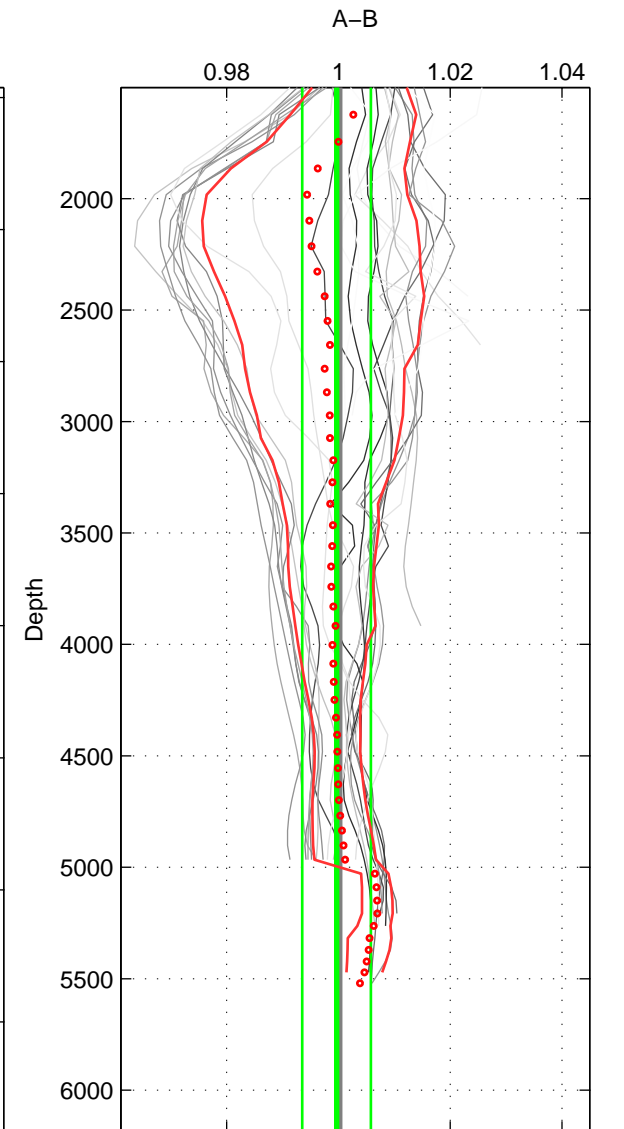

Cruise A (red). Date: Nov 1998 Cruisename: 582-49NZ19981030

Cruise B (blue). Date: Jun 2005 Cruisename: 605-49NZ20050525

\*\*\* "Favourite" values are means of spaces 1 2 3.

	Offset	O.StDev	Ratio	R.Stdev	Rating
SIGMA:	0.098	0.126	1.003	0.003	5
THETA:	0.098	0.122	1.003	0.003	5
DEPTH:	-0.012	0.221	1.000	0.006	5
FAV.:	0.061	0.156	1.002	0.004	5

Profiles of A: 3  
 Profiles of B: 27  
 Diff profs : 27  
 WMoffset (A-B): 0.098025  
 WMoffset stdev: 0.12642  
 WMratio (A/B): 1.0027  
 WMratio stdev: 0.0034092

Quality (1-5): 5

Profiles of A: 3  
 Profiles of B: 27  
 Diff profs : 27  
 WMoffset (A-B): 0.097979  
 WMoffset stdev: 0.1218  
 WMratio (A/B): 1.0027  
 WMratio stdev: 0.0032947

Quality (1-5): 5

Profiles of A: 3  
 Profiles of B: 27  
 Diff profs : 27  
 WMoffset (A-B): -0.012233  
 WMoffset stdev: 0.22053  
 WMratio (A/B): 0.99968  
 WMratio stdev: 0.006144

Quality (1-5): 5