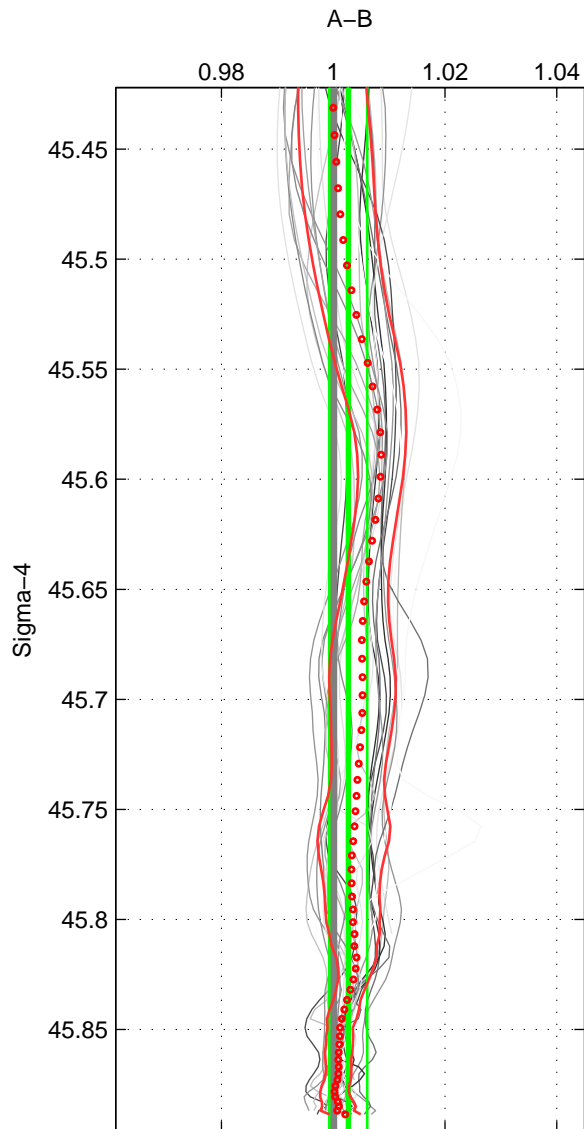

Cruise A (red). Date: Nov 1998 Cruisename: 582-49NZ19981030

Cruise B (blue). Date: Jun 2005 Cruisename: 605-49NZ20050525

\*\*\* "Favourite" values are means of spaces 1 2 3.

	Offset	O.StDev	Ratio	R.Stdev	Rating
SIGMA:	0.098	0.126	1.003	0.003	5
THETA:	0.098	0.122	1.003	0.003	5
DEPTH:	-0.012	0.221	1.000	0.006	5
FAV.:	0.061	0.156	1.002	0.004	5

Profiles of A: 3  
 Profiles of B: 27  
 Diff profs : 27  
 WMoffset (A-B): 0.098025  
 WMoffset stdev: 0.12642  
 WMratio (A/B): 1.0027  
 WMratio stdev: 0.0034092

Quality (1-5): 5

Profiles of A: 3  
 Profiles of B: 27  
 Diff profs : 27  
 WMoffset (A-B): 0.097979  
 WMoffset stdev: 0.1218  
 WMratio (A/B): 1.0027  
 WMratio stdev: 0.0032947

Quality (1-5): 5

Profiles of A: 3  
 Profiles of B: 27  
 Diff profs : 27  
 WMoffset (A-B): -0.012233  
 WMoffset stdev: 0.22053  
 WMratio (A/B): 0.99968  
 WMratio stdev: 0.006144

Quality (1-5): 5