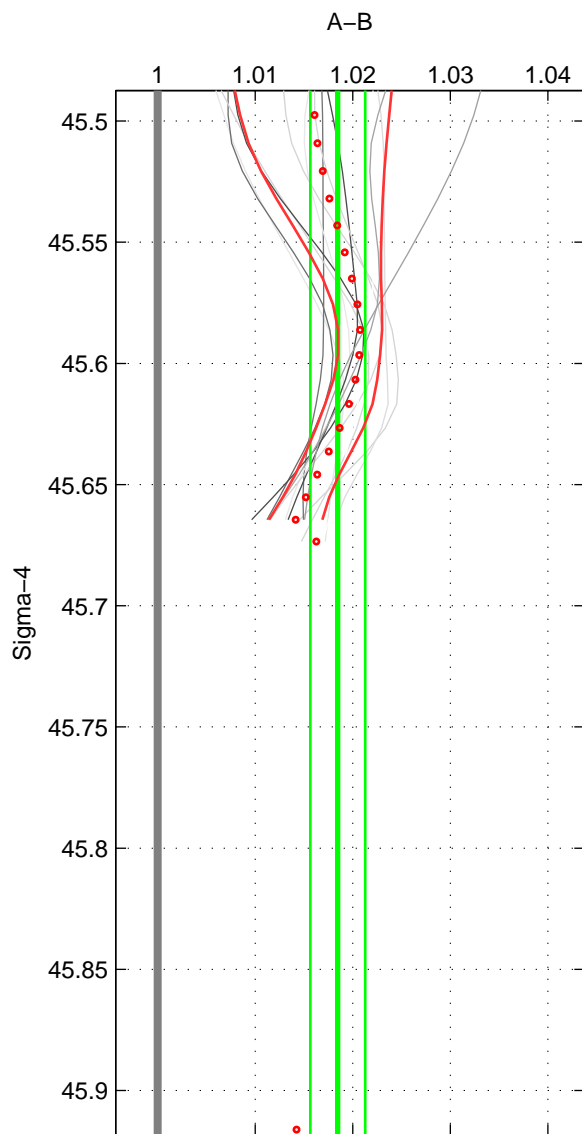

Cruise A (red). Date: Mar 1989 Cruisename: 507-32MW19890206

Cruise B (blue). Date: Feb 2002 Cruisename: 657-49UF20020117

*** "Favourite" values are means of spaces 1 2.

	Offset	O.StDev	Ratio	R.Stdev	Rating
SIGMA:	0.725	0.110	1.018	0.003	3
THETA:	0.729	0.114	1.019	0.003	3
DEPTH:	0.761	0.047	1.019	0.001	2
FAV.:	0.727	0.112	1.019	0.003	3

Profiles of A: 4
 Profiles of B: 4
 Diff profs : 13
 WMoffset (A-B): 0.72504
 WMoffset stdev: 0.10973
 WMratio (A/B): 1.0185
 WMratio stdev: 0.0028047

Quality (1-5): 3

Profiles of A: 4
 Profiles of B: 4
 Diff profs : 13
 WMoffset (A-B): 0.72911
 WMoffset stdev: 0.11367
 WMratio (A/B): 1.0186
 WMratio stdev: 0.0029076

Quality (1-5): 3

Profiles of A: 4
 Profiles of B: 4
 Diff profs : 13
 WMoffset (A-B): 0.7605
 WMoffset stdev: 0.047226
 WMratio (A/B): 1.0193
 WMratio stdev: 0.0012706

Quality (1-5): 2

Please note that statistics are bad.