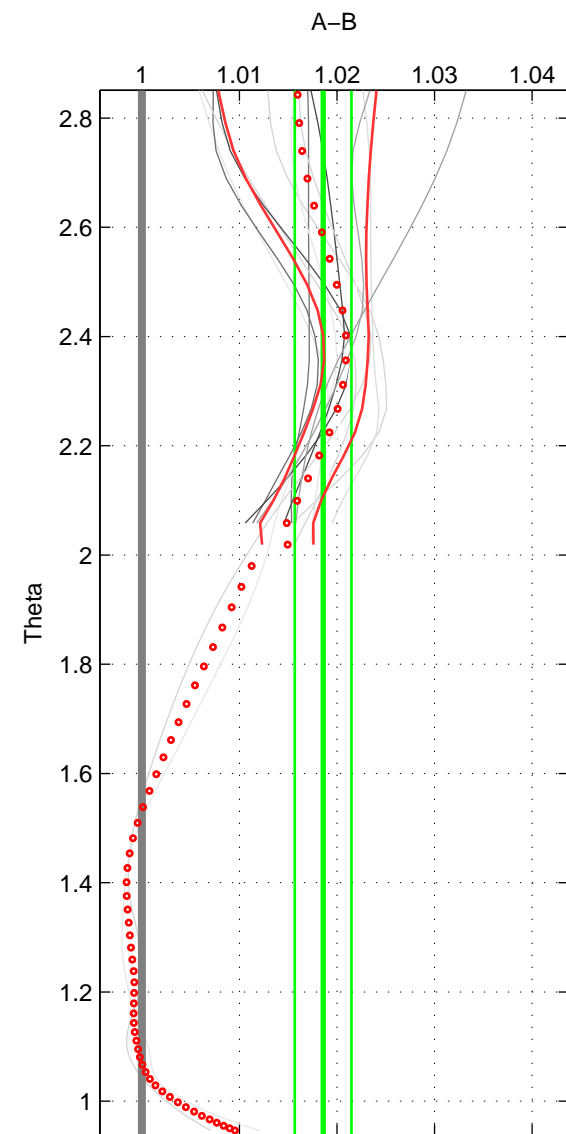

Cruise A (red). Date: Mar 1989 Cruisename: 507-32MW19890206

Cruise B (blue). Date: Feb 2002 Cruisename: 657-49UF20020117

*** "Favourite" values are means of spaces 1 2.

	Offset	O.StDev	Ratio	R.Stdev	Rating
SIGMA:	0.725	0.110	1.018	0.003	3
THETA:	0.729	0.114	1.019	0.003	3
DEPTH:	0.761	0.047	1.019	0.001	2
FAV.:	0.727	0.112	1.019	0.003	3

Profiles of A: 4
 Profiles of B: 4
 Diff profs : 13
 WMoffset (A-B): 0.72504
 WMoffset stdev: 0.10973
 WMratio (A/B): 1.0185
 WMratio stdev: 0.0028047

Quality (1-5): 3

Profiles of A: 4
 Profiles of B: 4
 Diff profs : 13
 WMoffset (A-B): 0.72911
 WMoffset stdev: 0.11367
 WMratio (A/B): 1.0186
 WMratio stdev: 0.0029076

Quality (1-5): 3

Profiles of A: 4
 Profiles of B: 4
 Diff profs : 13
 WMoffset (A-B): 0.7605
 WMoffset stdev: 0.047226
 WMratio (A/B): 1.0193
 WMratio stdev: 0.0012706

Quality (1-5): 2

Please note that statistics are bad.