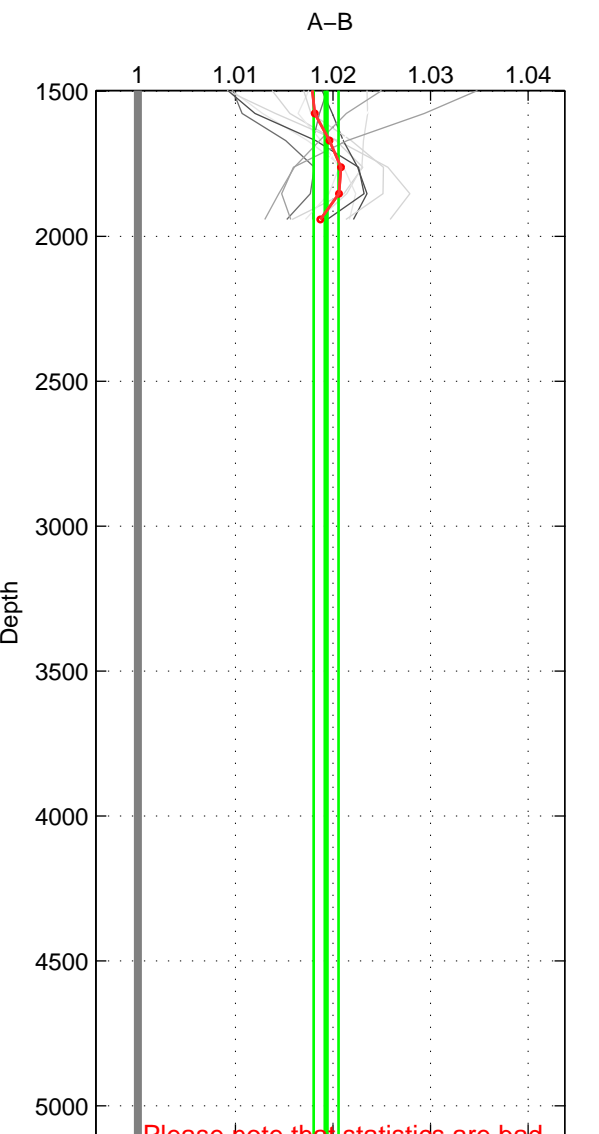

Cruise A (red). Date: Mar 1989 Cruisename: 507-32MW19890206

Cruise B (blue). Date: Feb 2002 Cruisename: 657-49UF20020117

*** "Favourite" values are means of spaces 1 2.

	Offset	O.StDev	Ratio	R.Stdev	Rating
SIGMA:	0.725	0.110	1.018	0.003	3
THETA:	0.729	0.114	1.019	0.003	3
DEPTH:	0.761	0.047	1.019	0.001	2
FAV.:	0.727	0.112	1.019	0.003	3

Profiles of A: 4
 Profiles of B: 4
 Diff profs : 13
 WMoffset (A-B): 0.72504
 WMoffset stdev: 0.10973
 WMratio (A/B): 1.0185
 WMratio stdev: 0.0028047

Quality (1-5): 3

Profiles of A: 4
 Profiles of B: 4
 Diff profs : 13
 WMoffset (A-B): 0.72911
 WMoffset stdev: 0.11367
 WMratio (A/B): 1.0186
 WMratio stdev: 0.0029076

Quality (1-5): 3

Profiles of A: 4
 Profiles of B: 4
 Diff profs : 13
 WMoffset (A-B): 0.7605
 WMoffset stdev: 0.047226
 WMratio (A/B): 1.0193
 WMratio stdev: 0.0012706

Quality (1-5): 2

Please note that statistics are bad.