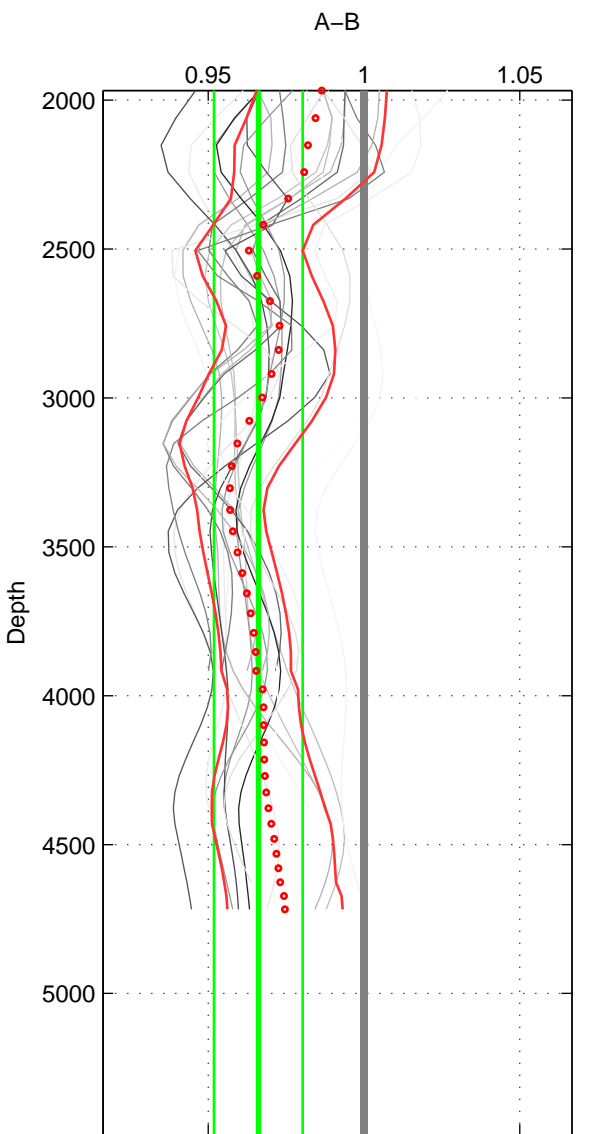

Cruise A (red). Date: Jun 1981 Cruisename: 235-31AN19810612
 Cruise B (blue). Date: Aug 1993 Cruisename: 251-33MW19930704.1

*** "Favourite" values are means of spaces 1 2 3.

	Offset	O.StDev	Ratio	R.Stdev	Rating
SIGMA:	-0.546	0.288	0.974	0.013	5
THETA:	-0.613	0.319	0.971	0.014	5
DEPTH:	-0.736	0.316	0.966	0.014	5
FAV. :	-0.631	0.308	0.970	0.014	5

Profiles of A: 7
 Profiles of B: 4
 Diff profs : 22
 WMoffset (A-B): -0.54555
 WMoffset stdev: 0.28804
 WMratio (A/B): 0.97413
 WMratio stdev: 0.013087

Quality (1-5): 5

Profiles of A: 7
 Profiles of B: 4
 Diff profs : 22
 WMoffset (A-B): -0.6127
 WMoffset stdev: 0.31906
 WMratio (A/B): 0.9711
 WMratio stdev: 0.01444

Quality (1-5): 5

Profiles of A: 7
 Profiles of B: 4
 Diff profs : 22
 WMoffset (A-B): -0.73557
 WMoffset stdev: 0.31595
 WMratio (A/B): 0.96606
 WMratio stdev: 0.014254

Quality (1-5): 5