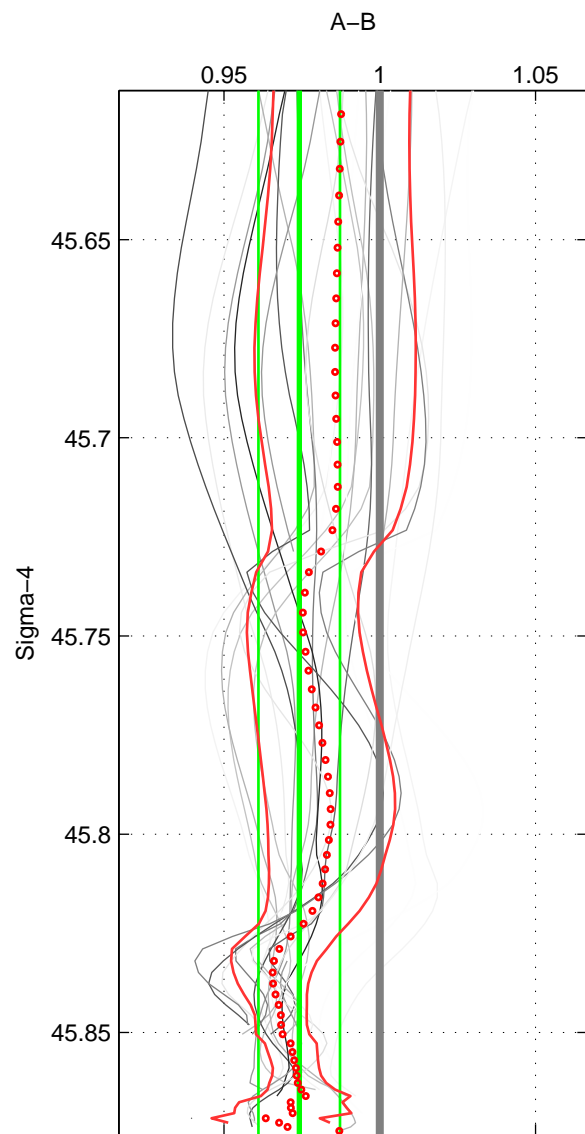

Cruise A (red). Date: Jun 1981 Cruisename: 235-31AN19810612
 Cruise B (blue). Date: Aug 1993 Cruisename: 251-33MW19930704.1

*** "Favourite" values are means of spaces 1 2 3.

	Offset	O.StDev	Ratio	R.Stdev	Rating
SIGMA:	-0.546	0.288	0.974	0.013	5
THETA:	-0.613	0.319	0.971	0.014	5
DEPTH:	-0.736	0.316	0.966	0.014	5
FAV. :	-0.631	0.308	0.970	0.014	5

Profiles of A: 7
 Profiles of B: 4
 Diff profs : 22
 WMoffset (A-B): -0.54555
 WMoffset stdev: 0.28804
 WMratio (A/B): 0.97413
 WMratio stdev: 0.013087

Quality (1-5): 5

Profiles of A: 7
 Profiles of B: 4
 Diff profs : 22
 WMoffset (A-B): -0.6127
 WMoffset stdev: 0.31906
 WMratio (A/B): 0.9711
 WMratio stdev: 0.01444

Quality (1-5): 5

Profiles of A: 7
 Profiles of B: 4
 Diff profs : 22
 WMoffset (A-B): -0.73557
 WMoffset stdev: 0.31595
 WMratio (A/B): 0.96606
 WMratio stdev: 0.014254

Quality (1-5): 5