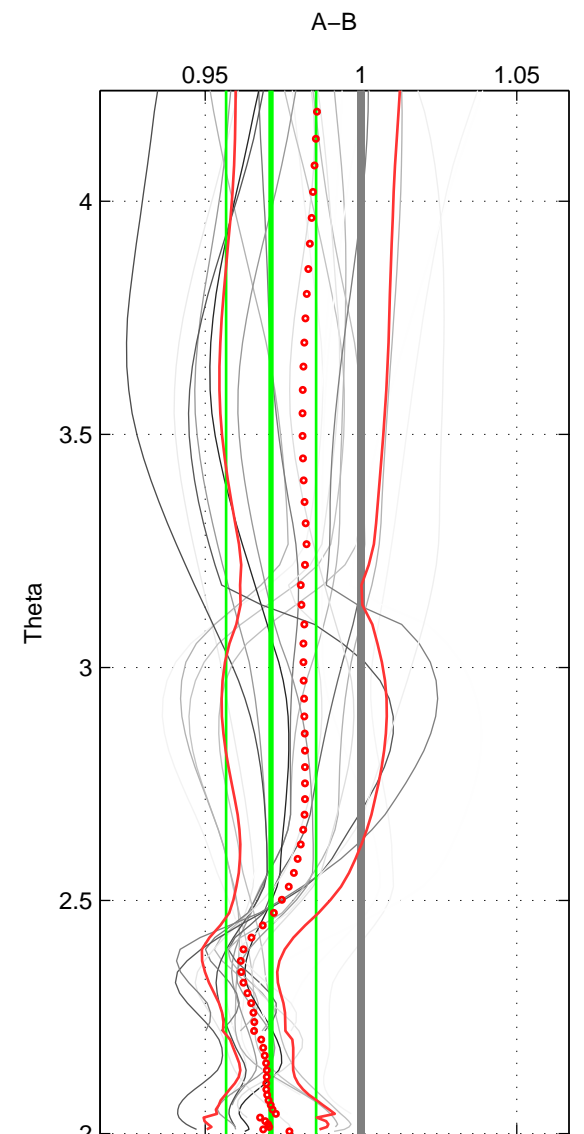

Cruise A (red). Date: Jun 1981 Cruisename: 235-31AN19810612
 Cruise B (blue). Date: Aug 1993 Cruisename: 251-33MW19930704.1

*** "Favourite" values are means of spaces 1 2 3.

	Offset	O.StDev	Ratio	R.Stdev	Rating
SIGMA:	-0.546	0.288	0.974	0.013	5
THETA:	-0.613	0.319	0.971	0.014	5
DEPTH:	-0.736	0.316	0.966	0.014	5
FAV. :	-0.631	0.308	0.970	0.014	5

Profiles of A: 7
 Profiles of B: 4
 Diff profs : 22
 WMoffset (A-B): -0.54555
 WMoffset stdev: 0.28804
 WMratio (A/B): 0.97413
 WMratio stdev: 0.013087

Quality (1-5): 5

Profiles of A: 7
 Profiles of B: 4
 Diff profs : 22
 WMoffset (A-B): -0.6127
 WMoffset stdev: 0.31906
 WMratio (A/B): 0.9711
 WMratio stdev: 0.01444

Quality (1-5): 5

Profiles of A: 7
 Profiles of B: 4
 Diff profs : 22
 WMoffset (A-B): -0.73557
 WMoffset stdev: 0.31595
 WMratio (A/B): 0.96606
 WMratio stdev: 0.014254

Quality (1-5): 5