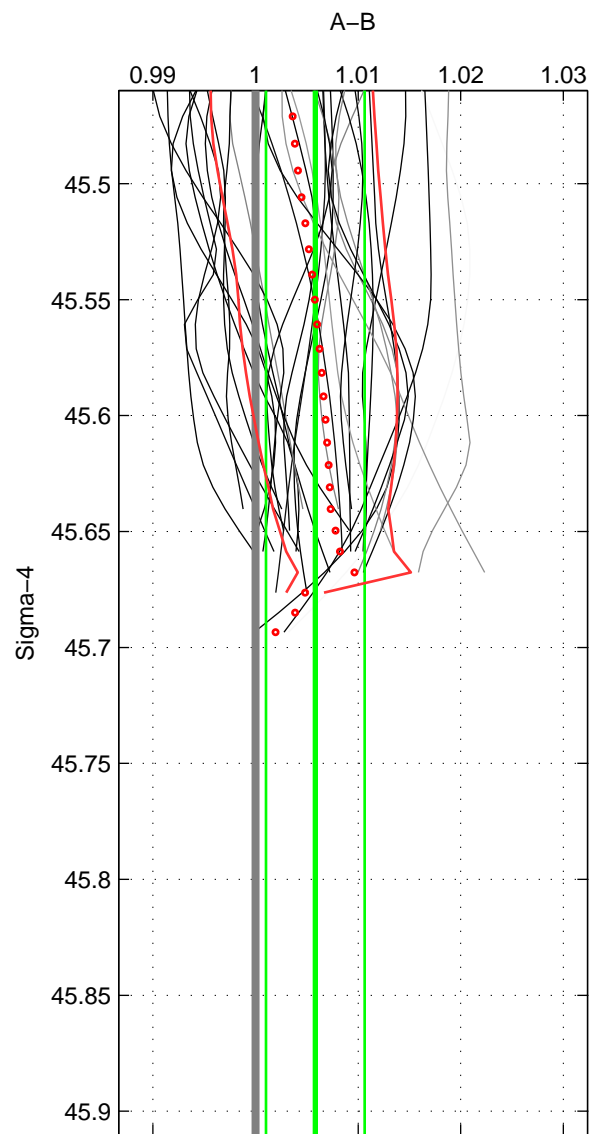

Cruise A (red). Date: Jul 2005 Cruisename: 669-49UF20050615

Cruise B (blue). Date: Jul 2008 Cruisename: 678-49UF20080617

*** "Favourite" values are means of spaces 1 2.

	Offset	O.StDev	Ratio	R.Stdev	Rating
SIGMA:	0.231	0.191	1.006	0.005	4
THETA:	0.282	0.253	1.007	0.006	4
DEPTH:	0.202	0.035	1.005	0.001	3
FAV.:	0.257	0.222	1.007	0.006	4

Profiles of A: 25
 Profiles of B: 29
 Diff profs : 31
 WMoffset (A-B): 0.23099
 WMoffset stdev: 0.19137
 WMratio (A/B): 1.0058
 WMratio stdev: 0.0048078

Quality (1-5): 4

Profiles of A: 25
 Profiles of B: 29
 Diff profs : 31
 WMoffset (A-B): 0.28232
 WMoffset stdev: 0.25323
 WMratio (A/B): 1.0072
 WMratio stdev: 0.0063096

Quality (1-5): 4

Profiles of A: 25
 Profiles of B: 29
 Diff profs : 31
 WMoffset (A-B): 0.20161
 WMoffset stdev: 0.034933
 WMratio (A/B): 1.0052
 WMratio stdev: 0.00095145

Quality (1-5): 3

Please note that statistics are bad.