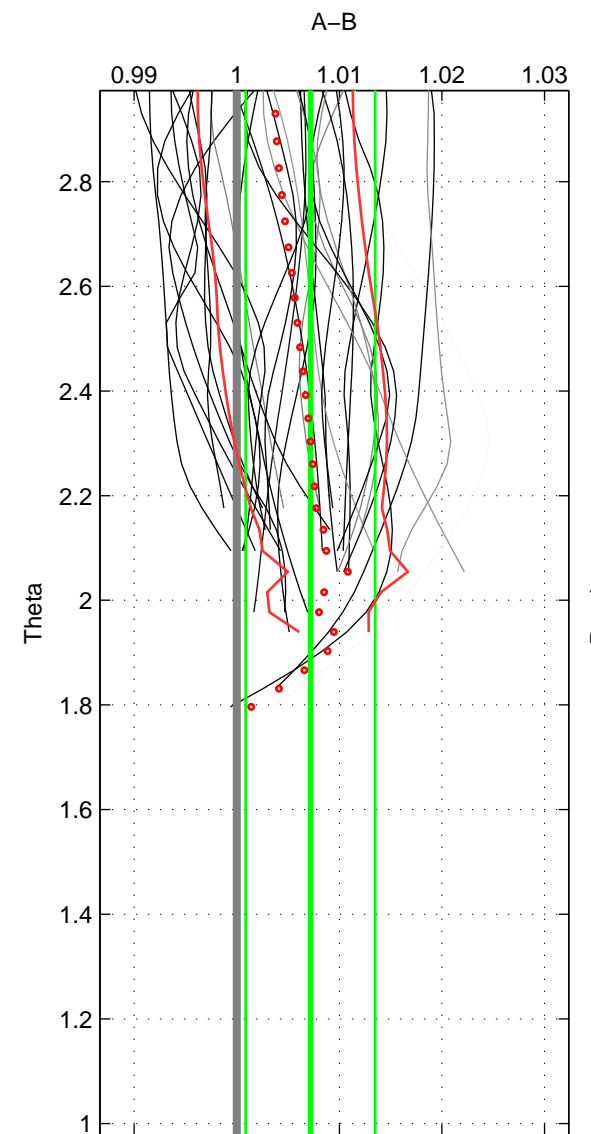

Cruise A (red). Date: Jul 2005 Cruisename: 669-49UF20050615

Cruise B (blue). Date: Jul 2008 Cruisename: 678-49UF20080617

*** "Favourite" values are means of spaces 1 2.

	Offset	O.StDev	Ratio	R.Stdev	Rating
SIGMA:	0.231	0.191	1.006	0.005	4
THETA:	0.282	0.253	1.007	0.006	4
DEPTH:	0.202	0.035	1.005	0.001	3
FAV.:	0.257	0.222	1.007	0.006	4

Profiles of A: 25
 Profiles of B: 29
 Diff profs : 31
 WMoffset (A-B): 0.23099
 WMoffset stdev: 0.19137
 WMratio (A/B): 1.0058
 WMratio stdev: 0.0048078

Quality (1-5): 4

Profiles of A: 25
 Profiles of B: 29
 Diff profs : 31
 WMoffset (A-B): 0.28232
 WMoffset stdev: 0.25323
 WMratio (A/B): 1.0072
 WMratio stdev: 0.0063096

Quality (1-5): 4

Profiles of A: 25
 Profiles of B: 29
 Diff profs : 31
 WMoffset (A-B): 0.20161
 WMoffset stdev: 0.034933
 WMratio (A/B): 1.0052
 WMratio stdev: 0.00095145

Quality (1-5): 3

Please note that statistics are bad.