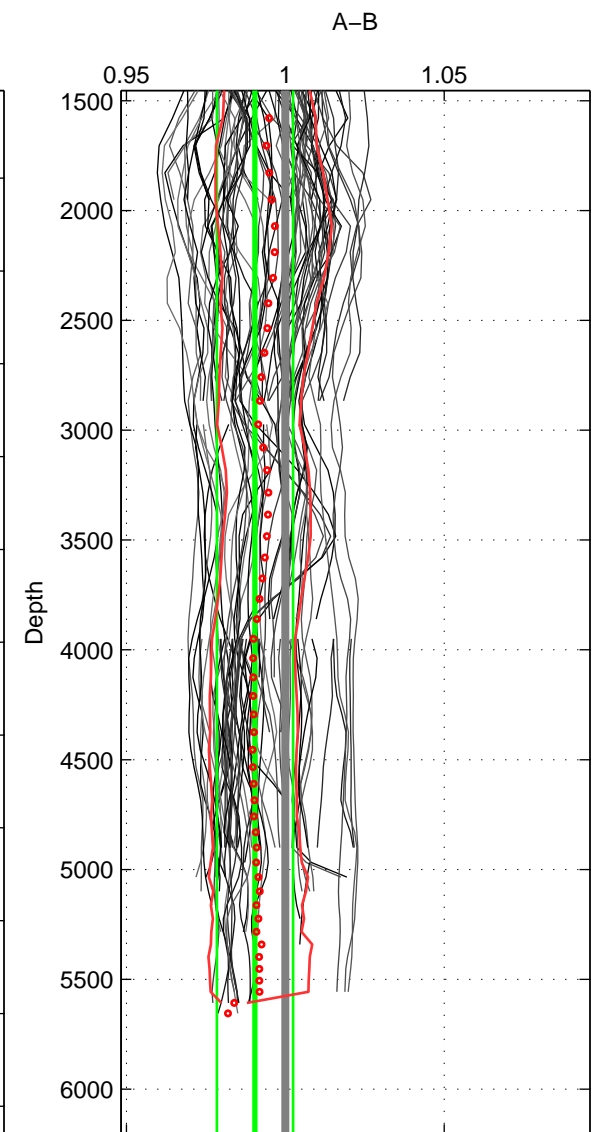

Cruise A (red). Date: Jun 1999 Cruisename: 578-49K619990523

Cruise B (blue). Date: Oct 2007 Cruisename: 613-49NZ20071008

\*\*\* "Favourite" values are means of spaces 1 2 3.

	Offset	O.StDev	Ratio	R.Stdev	Rating
SIGMA:	-0.249	0.535	0.994	0.013	5
THETA:	-0.322	0.439	0.992	0.012	5
DEPTH:	-0.355	0.439	0.990	0.012	5
FAV. :	-0.308	0.471	0.992	0.012	5

Profiles of A: 29  
 Profiles of B: 38  
 Diff profs : 78  
 WMOffset (A-B): -0.24896  
 WMOffset stdev: 0.5353  
 WMratio (A/B): 0.99392  
 WMratio stdev: 0.01338

Quality (1-5): 5

Profiles of A: 29  
 Profiles of B: 38  
 Diff profs : 78  
 WMOffset (A-B): -0.32191  
 WMOffset stdev: 0.43928  
 WMratio (A/B): 0.99175  
 WMratio stdev: 0.011525

Quality (1-5): 5

Profiles of A: 29  
 Profiles of B: 38  
 Diff profs : 78  
 WMOffset (A-B): -0.35456  
 WMOffset stdev: 0.43906  
 WMratio (A/B): 0.99046  
 WMratio stdev: 0.01198

Quality (1-5): 5