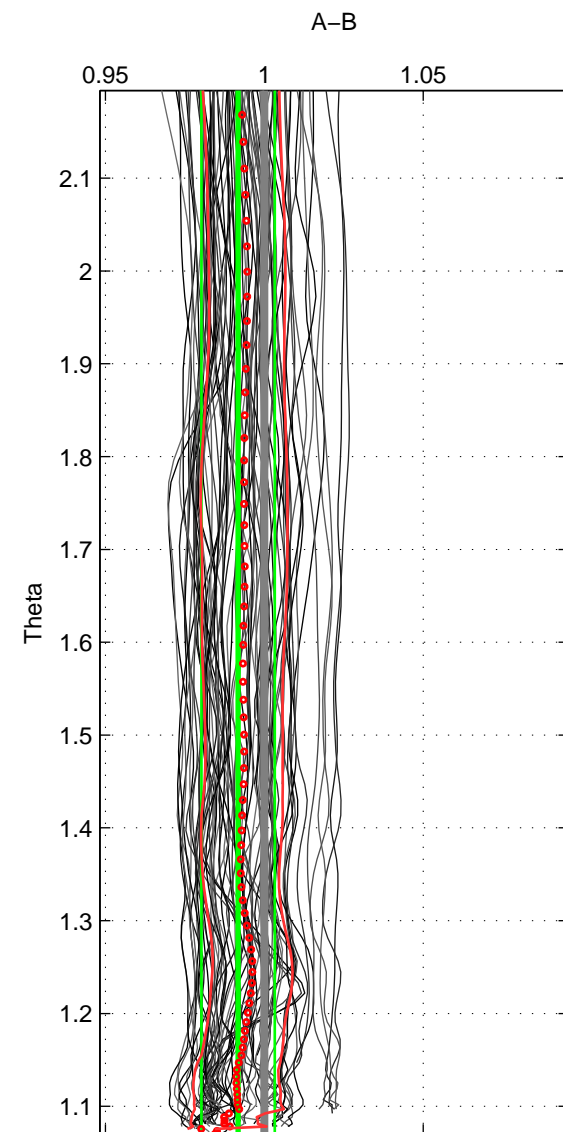

Cruise A (red). Date: Jun 1999 Cruisename: 578-49K619990523

Cruise B (blue). Date: Oct 2007 Cruisename: 613-49NZ20071008

\*\*\* "Favourite" values are means of spaces 1 2 3.

	Offset	O.StDev	Ratio	R.Stdev	Rating
SIGMA:	-0.249	0.535	0.994	0.013	5
THETA:	-0.322	0.439	0.992	0.012	5
DEPTH:	-0.355	0.439	0.990	0.012	5
FAV. :	-0.308	0.471	0.992	0.012	5

Profiles of A: 29  
 Profiles of B: 38  
 Diff profs : 78  
 WMOffset (A-B): -0.24896  
 WMOffset stdev: 0.5353  
 WMratio (A/B): 0.99392  
 WMratio stdev: 0.01338

Quality (1-5): 5

Profiles of A: 29  
 Profiles of B: 38  
 Diff profs : 78  
 WMOffset (A-B): -0.32191  
 WMOffset stdev: 0.43928  
 WMratio (A/B): 0.99175  
 WMratio stdev: 0.011525

Quality (1-5): 5

Profiles of A: 29  
 Profiles of B: 38  
 Diff profs : 78  
 WMOffset (A-B): -0.35456  
 WMOffset stdev: 0.43906  
 WMratio (A/B): 0.99046  
 WMratio stdev: 0.01198

Quality (1-5): 5