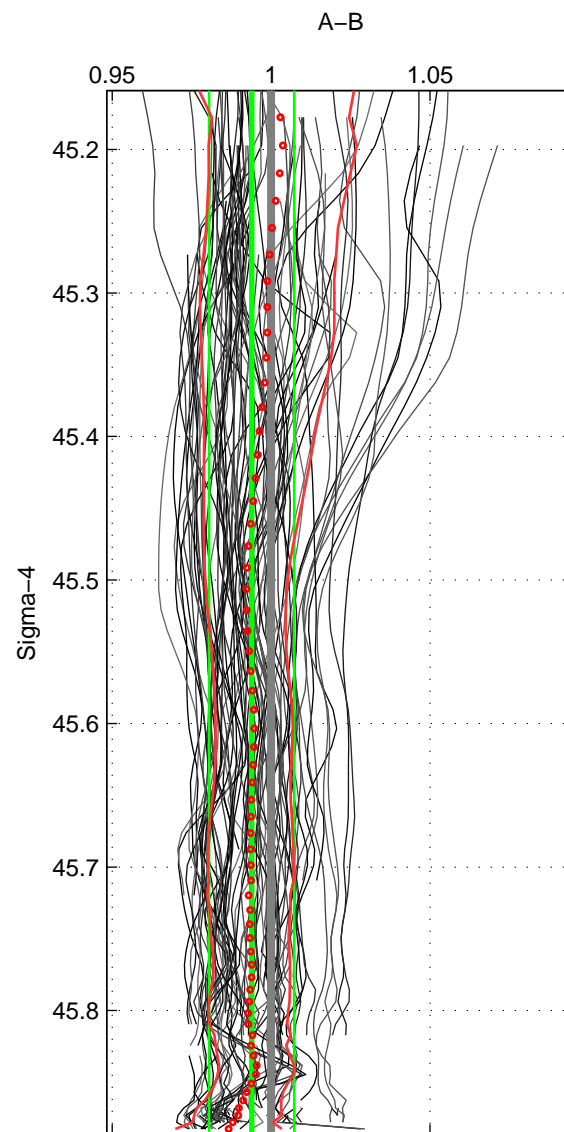

Cruise A (red). Date: Jun 1999 Cruisename: 578-49K619990523

Cruise B (blue). Date: Oct 2007 Cruisename: 613-49NZ20071008

\*\*\* "Favourite" values are means of spaces 1 2 3.

	Offset	O.StDev	Ratio	R.Stdev	Rating
SIGMA:	-0.249	0.535	0.994	0.013	5
THETA:	-0.322	0.439	0.992	0.012	5
DEPTH:	-0.355	0.439	0.990	0.012	5
FAV. :	-0.308	0.471	0.992	0.012	5

Profiles of A: 29  
 Profiles of B: 38  
 Diff profs : 78  
 WMOffset (A-B): -0.24896  
 WMOffset stdev: 0.5353  
 WMratio (A/B): 0.99392  
 WMratio stdev: 0.01338

Quality (1-5): 5

Profiles of A: 29  
 Profiles of B: 38  
 Diff profs : 78  
 WMOffset (A-B): -0.32191  
 WMOffset stdev: 0.43928  
 WMratio (A/B): 0.99175  
 WMratio stdev: 0.011525

Quality (1-5): 5

Profiles of A: 29  
 Profiles of B: 38  
 Diff profs : 78  
 WMOffset (A-B): -0.35456  
 WMOffset stdev: 0.43906  
 WMratio (A/B): 0.99046  
 WMratio stdev: 0.01198

Quality (1-5): 5