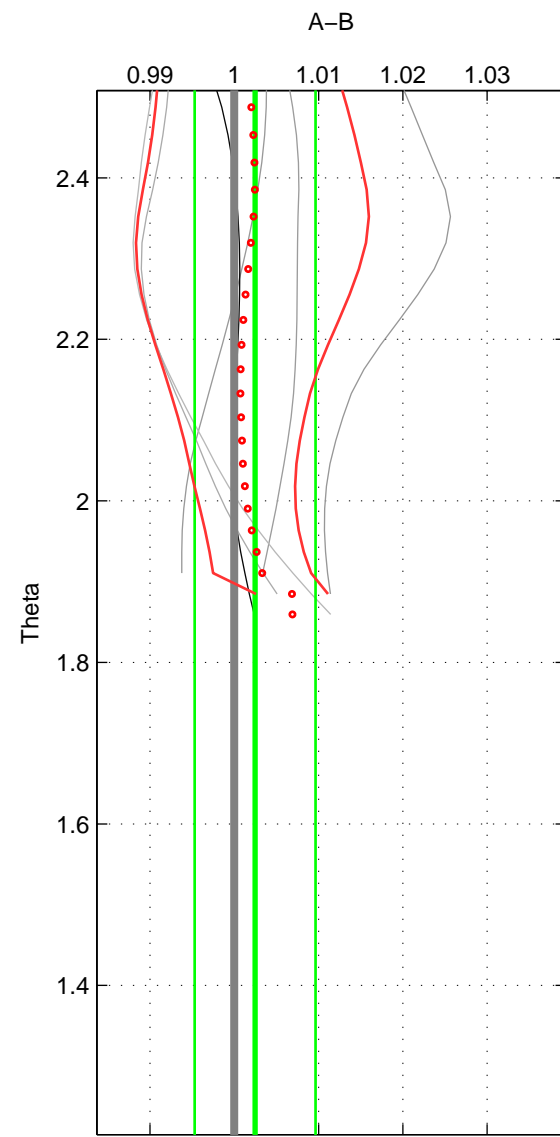

Cruise A (red). Date: Feb 2003 Cruisename: 660-49UF20030225

Cruise B (blue). Date: Jul 2007 Cruisename: 716-49UP20070724

\*\*\* "Favourite" values are means of spaces 1 2.

	Offset	O.StDev	Ratio	R.Stdev	Rating
SIGMA:	0.174	0.260	1.004	0.007	3
THETA:	0.095	0.278	1.002	0.007	3
DEPTH:	0.268	0.068	1.007	0.002	2
FAV.:	0.135	0.269	1.003	0.007	3

Profiles of A: 5  
 Profiles of B: 3  
 Diff profs : 6  
 WMoffset (A-B): 0.17422  
 WMoffset stdev: 0.26038  
 WMratio (A/B): 1.0045  
 WMratio stdev: 0.0067152

Quality (1-5): 3

Profiles of A: 5  
 Profiles of B: 3  
 Diff profs : 6  
 WMoffset (A-B): 0.09548  
 WMoffset stdev: 0.27843  
 WMratio (A/B): 1.0025  
 WMratio stdev: 0.0071784

Quality (1-5): 3

Profiles of A: 5  
 Profiles of B: 3  
 Diff profs : 6  
 WMoffset (A-B): 0.26791  
 WMoffset stdev: 0.067712  
 WMratio (A/B): 1.0069  
 WMratio stdev: 0.0018135

Quality (1-5): 2

Please note that statistics are bad.