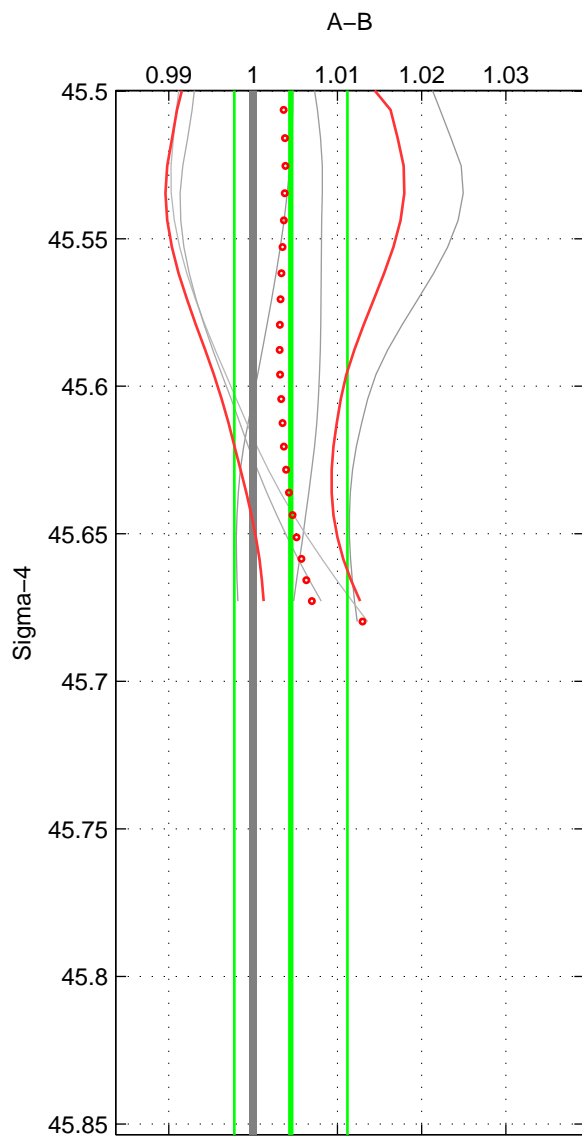

Cruise A (red). Date: Feb 2003 Cruisename: 660-49UF20030225

Cruise B (blue). Date: Jul 2007 Cruisename: 716-49UP20070724

\*\*\* "Favourite" values are means of spaces 1 2.

	Offset	O.StDev	Ratio	R.Stdev	Rating
SIGMA:	0.174	0.260	1.004	0.007	3
THETA:	0.095	0.278	1.002	0.007	3
DEPTH:	0.268	0.068	1.007	0.002	2
FAV.:	0.135	0.269	1.003	0.007	3

Profiles of A: 5  
 Profiles of B: 3  
 Diff profs : 6  
 WMoffset (A-B): 0.17422  
 WMoffset stdev: 0.26038  
 WMratio (A/B): 1.0045  
 WMratio stdev: 0.0067152

Quality (1-5): 3

Profiles of A: 5  
 Profiles of B: 3  
 Diff profs : 6  
 WMoffset (A-B): 0.09548  
 WMoffset stdev: 0.27843  
 WMratio (A/B): 1.0025  
 WMratio stdev: 0.0071784

Quality (1-5): 3

Profiles of A: 5  
 Profiles of B: 3  
 Diff profs : 6  
 WMoffset (A-B): 0.26791  
 WMoffset stdev: 0.067712  
 WMratio (A/B): 1.0069  
 WMratio stdev: 0.0018135

Quality (1-5): 2

Please note that statistics are bad.