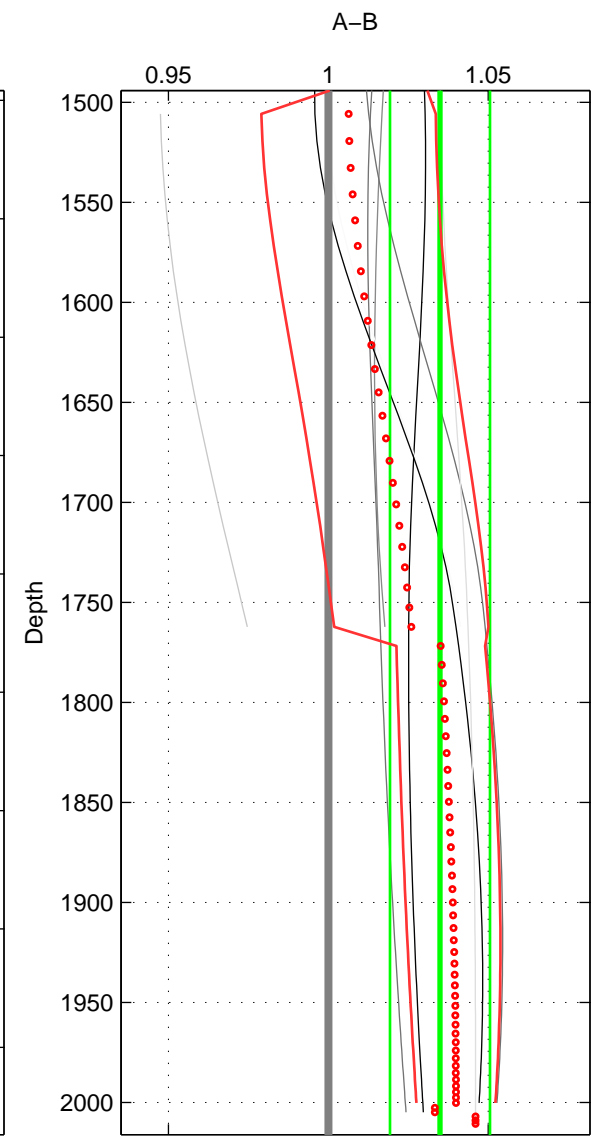

Cruise A (red). Date: May 1999 Cruisename: 687-49UP19990419

Cruise B (blue). Date: Nov 2001 Cruisename: 695-49UP20011010

*** "Favourite" values are means of spaces 1 2 3.

	Offset	O.StDev	Ratio	R.Stdev	Rating
SIGMA:	0.938	0.442	1.023	0.011	2
THETA:	0.947	0.383	1.023	0.009	2
DEPTH:	1.420	0.632	1.035	0.016	2
FAV.:	1.102	0.486	1.027	0.012	2

Profiles of A: 5
 Profiles of B: 2
 Diff profs: 8
 WMoffset (A-B): 0.93812
 WMoffset stdev: 0.44194
 WMratio (A/B): 1.0226
 WMratio stdev: 0.010704

Quality (1-5): 2

Profiles of A: 5
 Profiles of B: 3
 Diff profs: 11
 WMoffset (A-B): 0.94718
 WMoffset stdev: 0.38349
 WMratio (A/B): 1.0229
 WMratio stdev: 0.0093593

Quality (1-5): 2

Profiles of A: 5
 Profiles of B: 3
 Diff profs: 11
 WMoffset (A-B): 1.4204
 WMoffset stdev: 0.63198
 WMratio (A/B): 1.0349
 WMratio stdev: 0.01562

Quality (1-5): 2