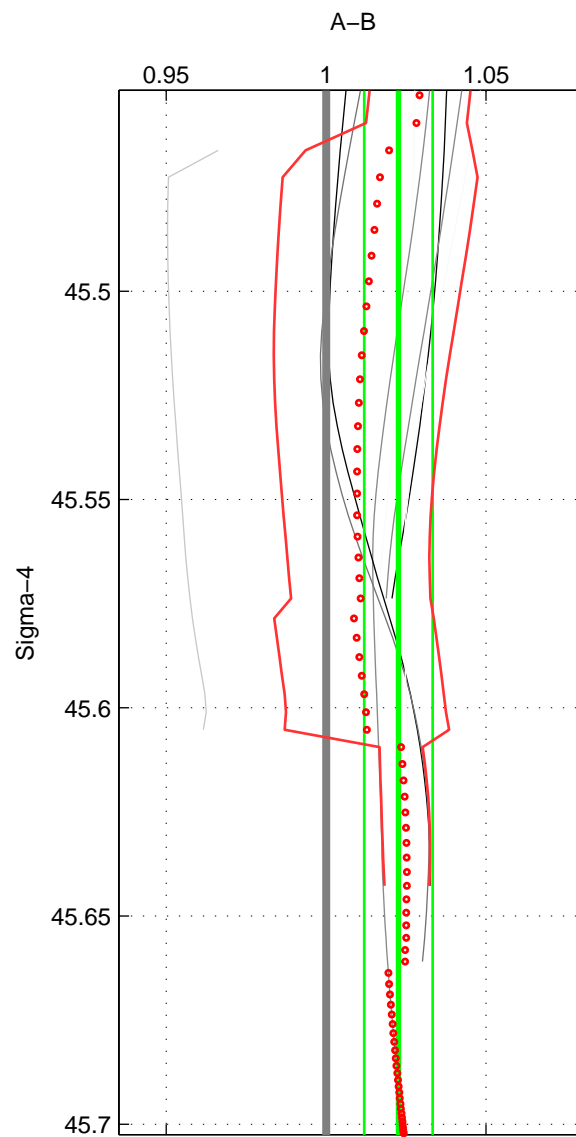

Cruise A (red). Date: May 1999 Cruisename: 687-49UP19990419

Cruise B (blue). Date: Nov 2001 Cruisename: 695-49UP20011010

*** "Favourite" values are means of spaces 1 2 3.

	Offset	O.StDev	Ratio	R.Stdev	Rating
SIGMA:	0.938	0.442	1.023	0.011	2
THETA:	0.947	0.383	1.023	0.009	2
DEPTH:	1.420	0.632	1.035	0.016	2
FAV.:	1.102	0.486	1.027	0.012	2

Profiles of A: 5
 Profiles of B: 2
 Diff profs: 8
 WMoffset (A-B): 0.93812
 WMoffset stdev: 0.44194
 WMratio (A/B): 1.0226
 WMratio stdev: 0.010704

Quality (1-5): 2

Profiles of A: 5
 Profiles of B: 3
 Diff profs: 11
 WMoffset (A-B): 0.94718
 WMoffset stdev: 0.38349
 WMratio (A/B): 1.0229
 WMratio stdev: 0.0093593

Quality (1-5): 2

Profiles of A: 5
 Profiles of B: 3
 Diff profs: 11
 WMoffset (A-B): 1.4204
 WMoffset stdev: 0.63198
 WMratio (A/B): 1.0349
 WMratio stdev: 0.01562

Quality (1-5): 2