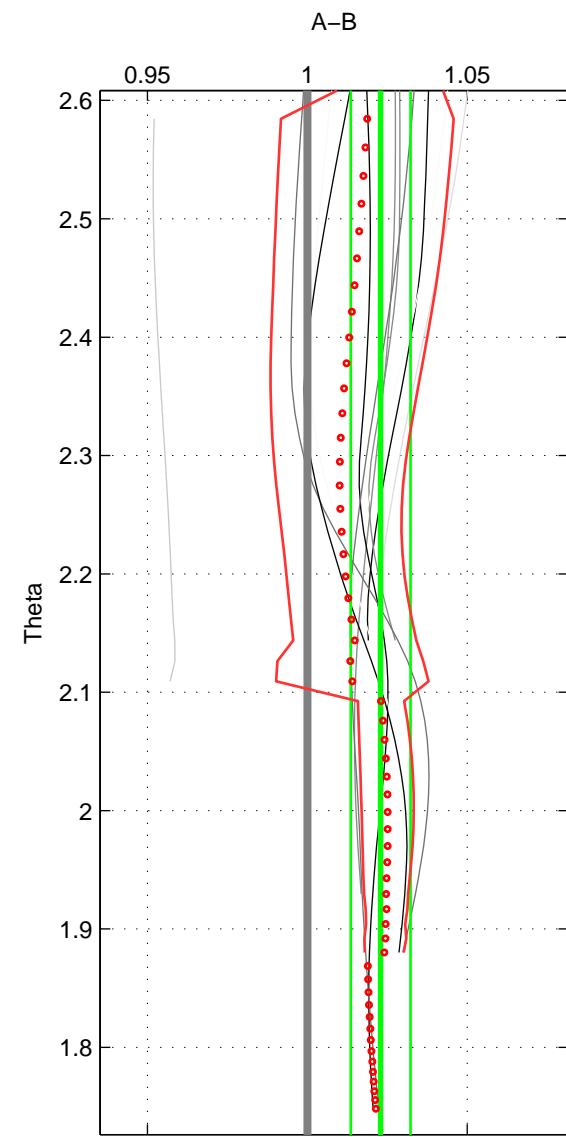

Cruise A (red). Date: May 1999 Cruisename: 687-49UP19990419

Cruise B (blue). Date: Nov 2001 Cruisename: 695-49UP20011010

*** "Favourite" values are means of spaces 1 2 3.

	Offset	O.StDev	Ratio	R.Stdev	Rating
SIGMA:	0.938	0.442	1.023	0.011	2
THETA:	0.947	0.383	1.023	0.009	2
DEPTH:	1.420	0.632	1.035	0.016	2
FAV.:	1.102	0.486	1.027	0.012	2

Profiles of A: 5
 Profiles of B: 2
 Diff profs: 8
 WMoffset (A-B): 0.93812
 WMoffset stdev: 0.44194
 WMratio (A/B): 1.0226
 WMratio stdev: 0.010704

Quality (1-5): 2

Profiles of A: 5
 Profiles of B: 3
 Diff profs: 11
 WMoffset (A-B): 0.94718
 WMoffset stdev: 0.38349
 WMratio (A/B): 1.0229
 WMratio stdev: 0.0093593

Quality (1-5): 2

Profiles of A: 5
 Profiles of B: 3
 Diff profs: 11
 WMoffset (A-B): 1.4204
 WMoffset stdev: 0.63198
 WMratio (A/B): 1.0349
 WMratio stdev: 0.01562

Quality (1-5): 2