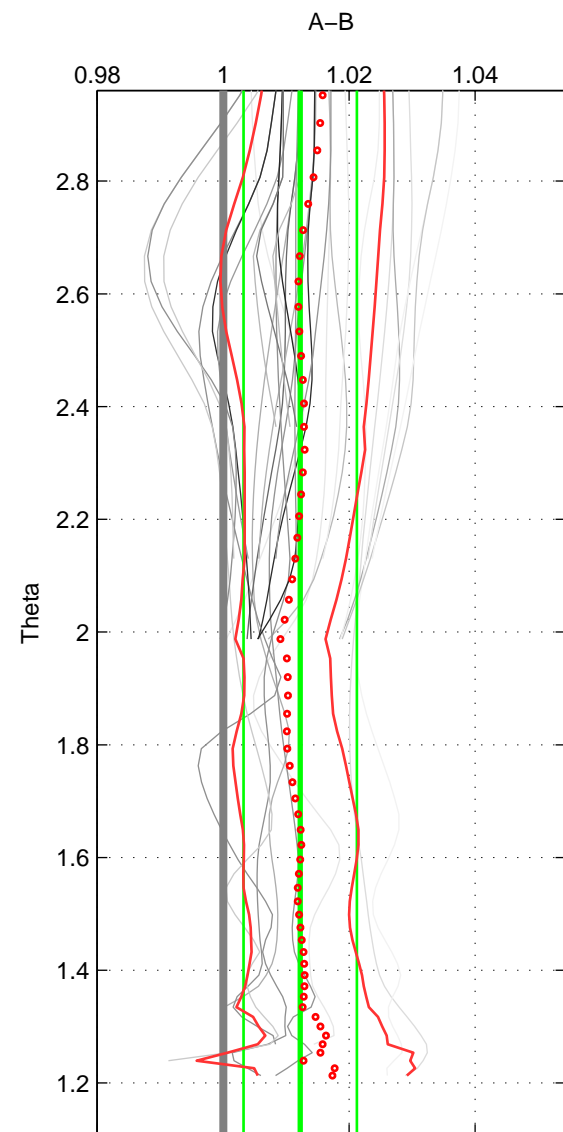

Cruise A (red). Date: Mar 1989 Cruisename: 507-32MW19890206

Cruise B (blue). Date: Jan 2005 Cruisename: 667-49UF20050118

\*\*\* "Favourite" values are means of spaces 1 2.

	Offset	O.StDev	Ratio	R.Stdev	Rating
SIGMA:	0.466	0.364	1.012	0.009	5
THETA:	0.461	0.340	1.012	0.009	5
DEPTH:	0.515	0.043	1.013	0.001	3
FAV.:	0.464	0.352	1.012	0.009	5

Profiles of A: 11  
 Profiles of B: 3  
 Diff profs : 29  
 WMoffset (A-B): 0.46636  
 WMoffset stdev: 0.36369  
 WMratio (A/B): 1.0121  
 WMratio stdev: 0.0094508

Quality (1-5): 5

Profiles of A: 11  
 Profiles of B: 3  
 Diff profs : 29  
 WMoffset (A-B): 0.46141  
 WMoffset stdev: 0.33976  
 WMratio (A/B): 1.0122  
 WMratio stdev: 0.0089964

Quality (1-5): 5

Profiles of A: 11  
 Profiles of B: 3  
 Diff profs : 29  
 WMoffset (A-B): 0.51466  
 WMoffset stdev: 0.042554  
 WMratio (A/B): 1.0133  
 WMratio stdev: 0.0010739

Quality (1-5): 3

Please note that statistics are bad.