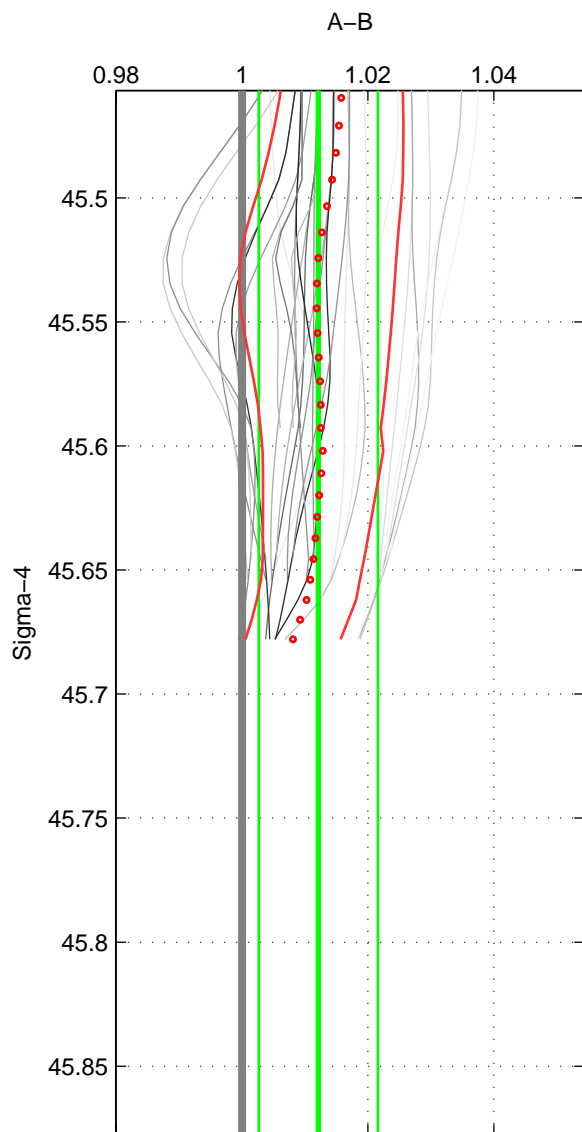

Cruise A (red). Date: Mar 1989 Cruisename: 507-32MW19890206

Cruise B (blue). Date: Jan 2005 Cruisename: 667-49UF20050118

\*\*\* "Favourite" values are means of spaces 1 2.

	Offset	O.StDev	Ratio	R.Stdev	Rating
SIGMA:	0.466	0.364	1.012	0.009	5
THETA:	0.461	0.340	1.012	0.009	5
DEPTH:	0.515	0.043	1.013	0.001	3
FAV.:	0.464	0.352	1.012	0.009	5

Profiles of A: 11  
 Profiles of B: 3  
 Diff profs : 29  
 WMoffset (A-B): 0.46636  
 WMoffset stdev: 0.36369  
 WMratio (A/B): 1.0121  
 WMratio stdev: 0.0094508

Quality (1-5): 5

Profiles of A: 11  
 Profiles of B: 3  
 Diff profs : 29  
 WMoffset (A-B): 0.46141  
 WMoffset stdev: 0.33976  
 WMratio (A/B): 1.0122  
 WMratio stdev: 0.0089964

Quality (1-5): 5

Profiles of A: 11  
 Profiles of B: 3  
 Diff profs : 29  
 WMoffset (A-B): 0.51466  
 WMoffset stdev: 0.042554  
 WMratio (A/B): 1.0133  
 WMratio stdev: 0.0010739

Quality (1-5): 3

Please note that statistics are bad.