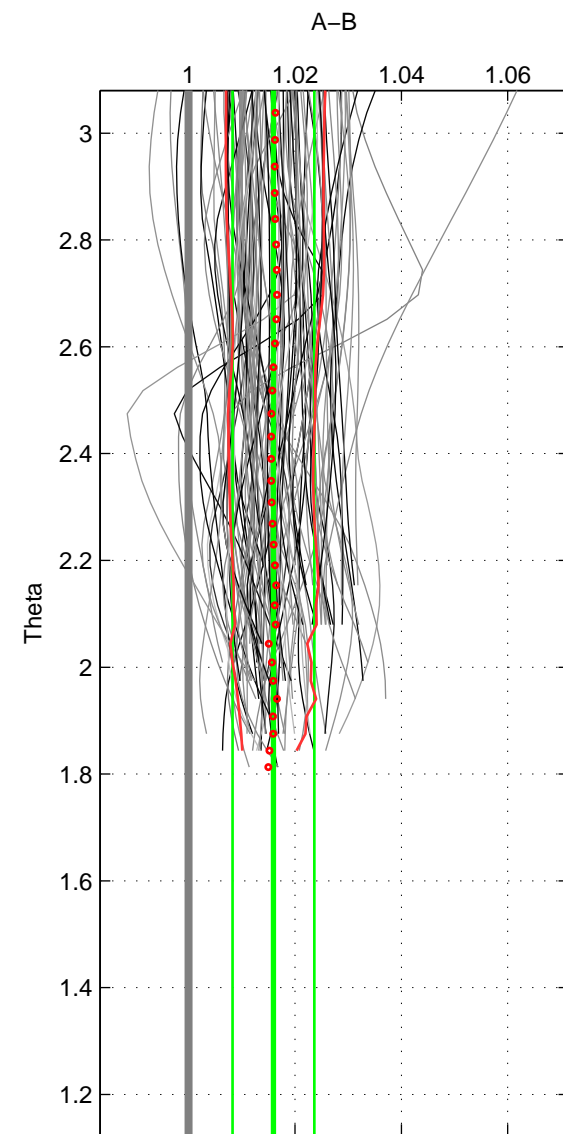

Cruise A (red). Date: Jul 2001 Cruisename: 656-49UF20010710

Cruise B (blue). Date: Nov 2003 Cruisename: 663-49UF20031028

\*\*\* "Favourite" values are means of spaces 1 2.

	Offset	O.StDev	Ratio	R.Stdev	Rating
SIGMA:	0.612	0.340	1.016	0.009	5
THETA:	0.618	0.294	1.016	0.008	5
DEPTH:	0.664	0.026	1.017	0.001	3
FAV.:	0.615	0.317	1.016	0.008	5

Profiles of A: 34  
 Profiles of B: 7  
 Diff profs: 21  
 WMoffset (A-B): 0.61174  
 WMoffset stdev: 0.34012  
 WMratio (A/B): 1.0158  
 WMratio stdev: 0.00882

Quality (1-5): 5

Profiles of A: 34  
 Profiles of B: 32  
 Diff profs: 100  
 WMoffset (A-B): 0.61794  
 WMoffset stdev: 0.29432  
 WMratio (A/B): 1.016  
 WMratio stdev: 0.0076861

Quality (1-5): 5

Profiles of A: 34  
 Profiles of B: 32  
 Diff profs: 100  
 WMoffset (A-B): 0.66387  
 WMoffset stdev: 0.025981  
 WMratio (A/B): 1.0172  
 WMratio stdev: 0.0007677

Quality (1-5): 3

Please note that statistics are bad.