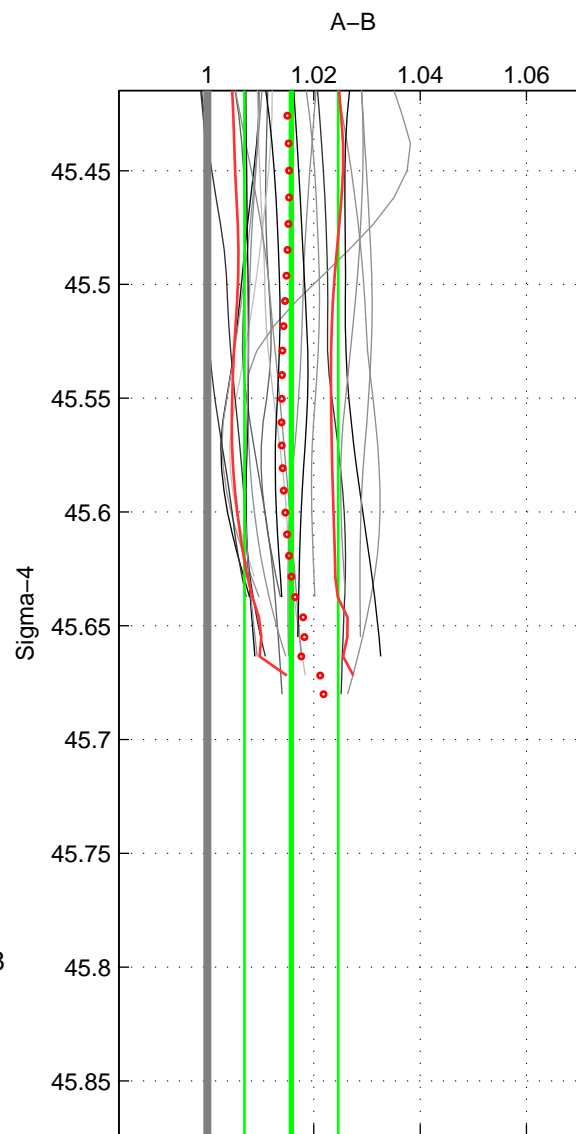

Cruise A (red). Date: Jul 2001 Cruisename: 656-49UF20010710

Cruise B (blue). Date: Nov 2003 Cruisename: 663-49UF20031028

\*\*\* "Favourite" values are means of spaces 1 2.

	Offset	O.StDev	Ratio	R.Stdev	Rating
SIGMA:	0.612	0.340	1.016	0.009	5
THETA:	0.618	0.294	1.016	0.008	5
DEPTH:	0.664	0.026	1.017	0.001	3
FAV.:	0.615	0.317	1.016	0.008	5

Profiles of A: 34  
 Profiles of B: 7  
 Diff profs: 21  
 WMoffset (A-B): 0.61174  
 WMoffset stdev: 0.34012  
 WMratio (A/B): 1.0158  
 WMratio stdev: 0.00882

Quality (1-5): 5

Profiles of A: 34  
 Profiles of B: 32  
 Diff profs: 100  
 WMoffset (A-B): 0.61794  
 WMoffset stdev: 0.29432  
 WMratio (A/B): 1.016  
 WMratio stdev: 0.0076861

Quality (1-5): 5

Profiles of A: 34  
 Profiles of B: 32  
 Diff profs: 100  
 WMoffset (A-B): 0.66387  
 WMoffset stdev: 0.025981  
 WMratio (A/B): 1.0172  
 WMratio stdev: 0.0007677

Quality (1-5): 3

Please note that statistics are bad.