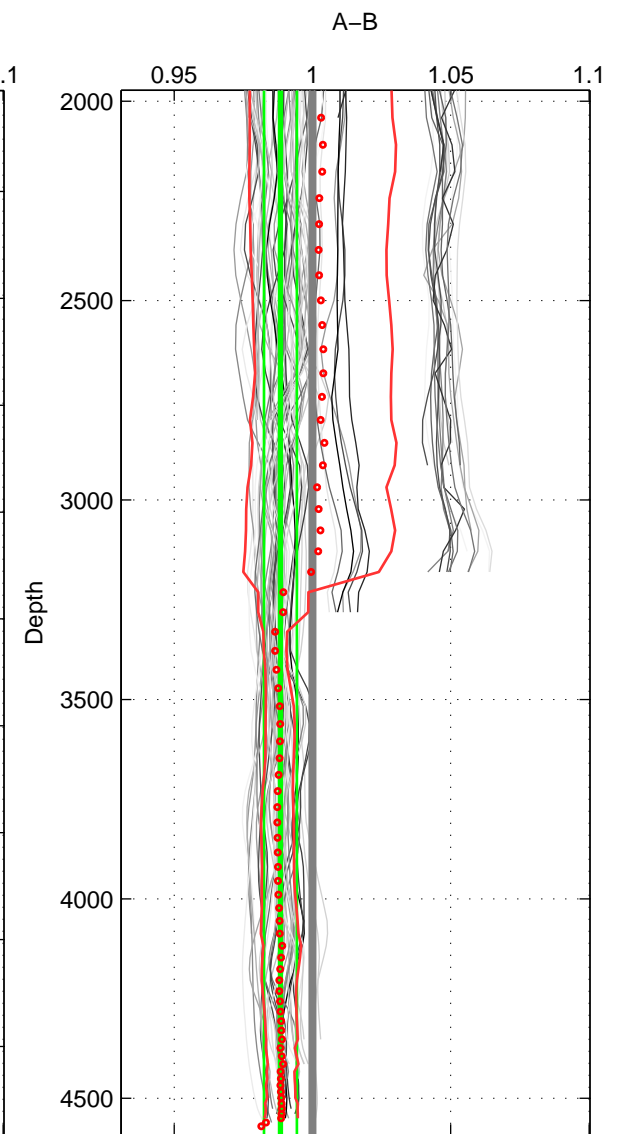

Cruise A (red). Date: Aug 1995 Cruisename: 351-316N19950715

Cruise B (blue). Date: Sep 1995 Cruisename: 352-316N19950829

*** "Favourite" values are means of spaces 1 2 3.

	Offset	O.StDev	Ratio	R.Stdev	Rating
SIGMA:	-0.378	0.225	0.989	0.006	5
THETA:	-0.374	0.220	0.989	0.006	5
DEPTH:	-0.403	0.206	0.988	0.006	5
FAV.:	-0.385	0.217	0.989	0.006	5

Profiles of A: 32
 Profiles of B: 13
 Diff profs: 89
 WMoffset (A-B): -0.3783
 WMoffset stdev: 0.22507
 WMratio (A/B): 0.98913
 WMratio stdev: 0.0064958

Quality (1-5): 5

Profiles of A: 32
 Profiles of B: 12
 Diff profs: 75
 WMoffset (A-B): -0.37435
 WMoffset stdev: 0.22049
 WMratio (A/B): 0.98924
 WMratio stdev: 0.0063573

Quality (1-5): 5

Profiles of A: 32
 Profiles of B: 12
 Diff profs: 75
 WMoffset (A-B): -0.40259
 WMoffset stdev: 0.20646
 WMratio (A/B): 0.98839
 WMratio stdev: 0.0059409

Quality (1-5): 5