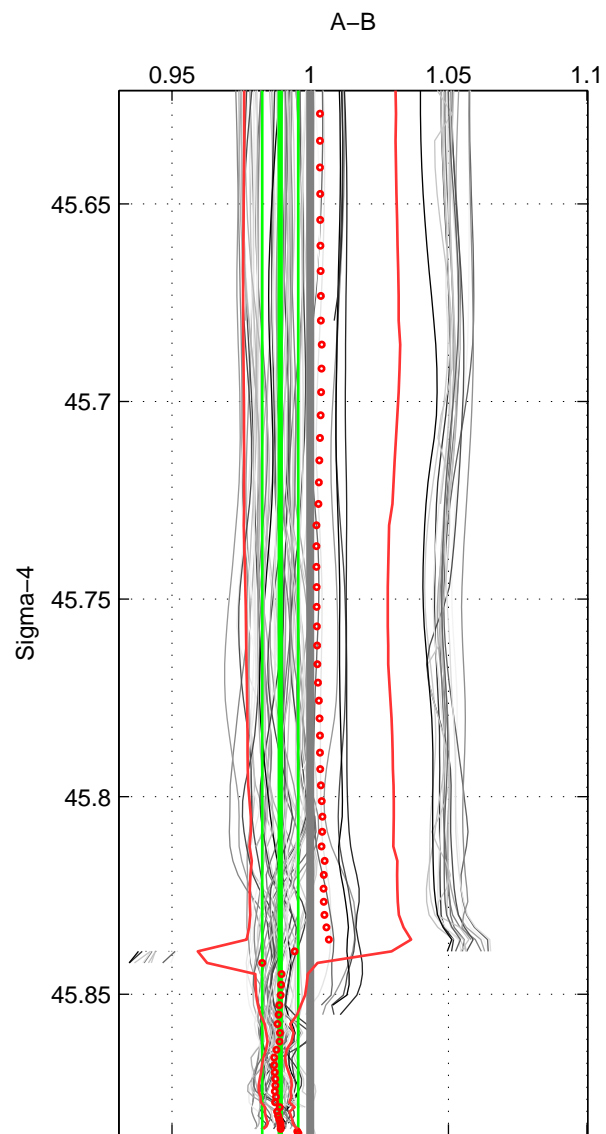

Cruise A (red). Date: Aug 1995 Cruisename: 351-316N19950715

Cruise B (blue). Date: Sep 1995 Cruisename: 352-316N19950829

*** "Favourite" values are means of spaces 1 2 3.

	Offset	O.StDev	Ratio	R.Stdev	Rating
SIGMA:	-0.378	0.225	0.989	0.006	5
THETA:	-0.374	0.220	0.989	0.006	5
DEPTH:	-0.403	0.206	0.988	0.006	5
FAV.:	-0.385	0.217	0.989	0.006	5

Profiles of A: 32
 Profiles of B: 13
 Diff profs: 89
 WMoffset (A-B): -0.3783
 WMoffset stdev: 0.22507
 WMratio (A/B): 0.98913
 WMratio stdev: 0.0064958

Quality (1-5): 5

Profiles of A: 32
 Profiles of B: 12
 Diff profs: 75
 WMoffset (A-B): -0.37435
 WMoffset stdev: 0.22049
 WMratio (A/B): 0.98924
 WMratio stdev: 0.0063573

Quality (1-5): 5

Profiles of A: 32
 Profiles of B: 12
 Diff profs: 75
 WMoffset (A-B): -0.40259
 WMoffset stdev: 0.20646
 WMratio (A/B): 0.98839
 WMratio stdev: 0.0059409

Quality (1-5): 5