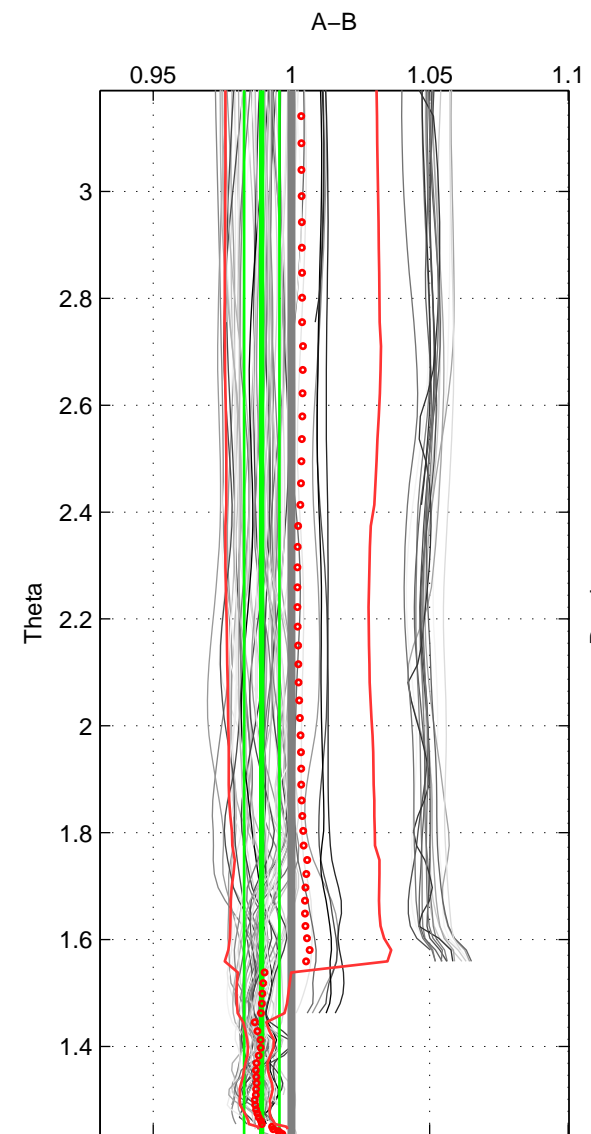

Cruise A (red). Date: Aug 1995 Cruisename: 351-316N19950715

Cruise B (blue). Date: Sep 1995 Cruisename: 352-316N19950829

*** "Favourite" values are means of spaces 1 2 3.

	Offset	O.StDev	Ratio	R.Stdev	Rating
SIGMA:	-0.378	0.225	0.989	0.006	5
THETA:	-0.374	0.220	0.989	0.006	5
DEPTH:	-0.403	0.206	0.988	0.006	5
FAV.:	-0.385	0.217	0.989	0.006	5

Profiles of A: 32
 Profiles of B: 13
 Diff profs: 89
 WMoffset (A-B): -0.3783
 WMoffset stdev: 0.22507
 WMratio (A/B): 0.98913
 WMratio stdev: 0.0064958

Quality (1-5): 5

Profiles of A: 32
 Profiles of B: 12
 Diff profs: 75
 WMoffset (A-B): -0.37435
 WMoffset stdev: 0.22049
 WMratio (A/B): 0.98924
 WMratio stdev: 0.0063573

Quality (1-5): 5

Profiles of A: 32
 Profiles of B: 12
 Diff profs: 75
 WMoffset (A-B): -0.40259
 WMoffset stdev: 0.20646
 WMratio (A/B): 0.98839
 WMratio stdev: 0.0059409

Quality (1-5): 5