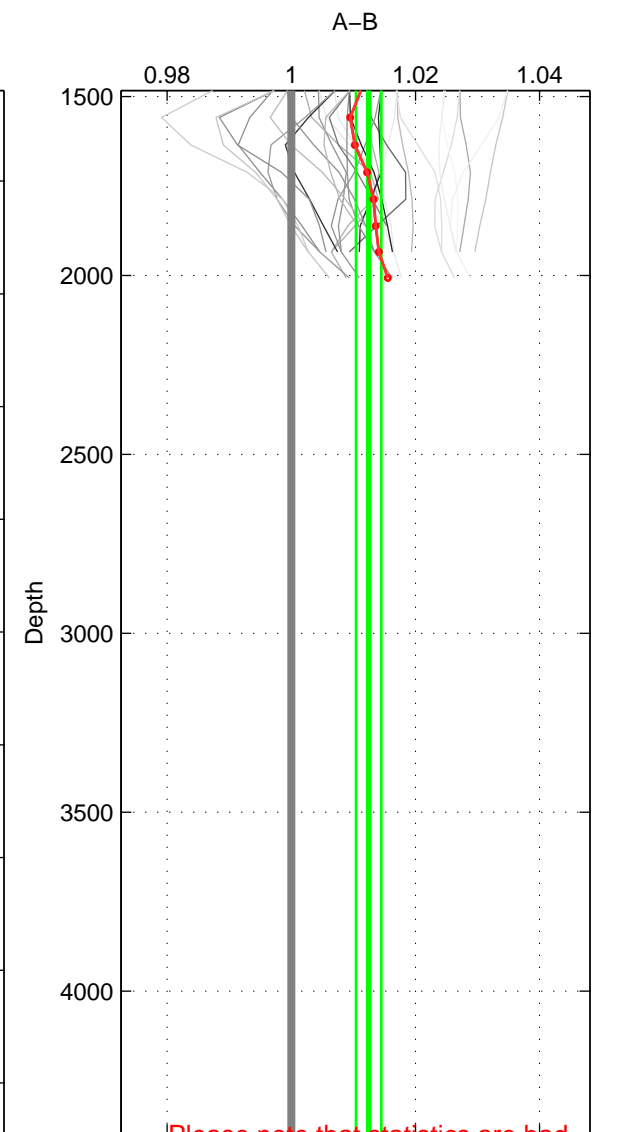

Cruise A (red). Date: Mar 1989 Cruisename: 507-32MW19890206

Cruise B (blue). Date: Apr 2008 Cruisename: 677-49UF20080422

*** "Favourite" values are means of spaces 1 2.

	Offset	O.StDev	Ratio	R.Stdev	Rating
SIGMA:	0.484	0.384	1.013	0.010	4
THETA:	0.487	0.385	1.013	0.010	4
DEPTH:	0.480	0.076	1.012	0.002	3
FAV.:	0.486	0.385	1.013	0.010	4

Profiles of A: 11
 Profiles of B: 3
 Diff profs : 29
 WMoffset (A-B): 0.48412
 WMoffset stdev: 0.38441
 WMratio (A/B): 1.0126
 WMratio stdev: 0.009994

Quality (1-5): 4

Profiles of A: 11
 Profiles of B: 3
 Diff profs : 29
 WMoffset (A-B): 0.48736
 WMoffset stdev: 0.38491
 WMratio (A/B): 1.0127
 WMratio stdev: 0.010008

Quality (1-5): 4

Profiles of A: 11
 Profiles of B: 3
 Diff profs : 29
 WMoffset (A-B): 0.47968
 WMoffset stdev: 0.076185
 WMratio (A/B): 1.0125
 WMratio stdev: 0.002048

Quality (1-5): 3

Please note that statistics are bad.