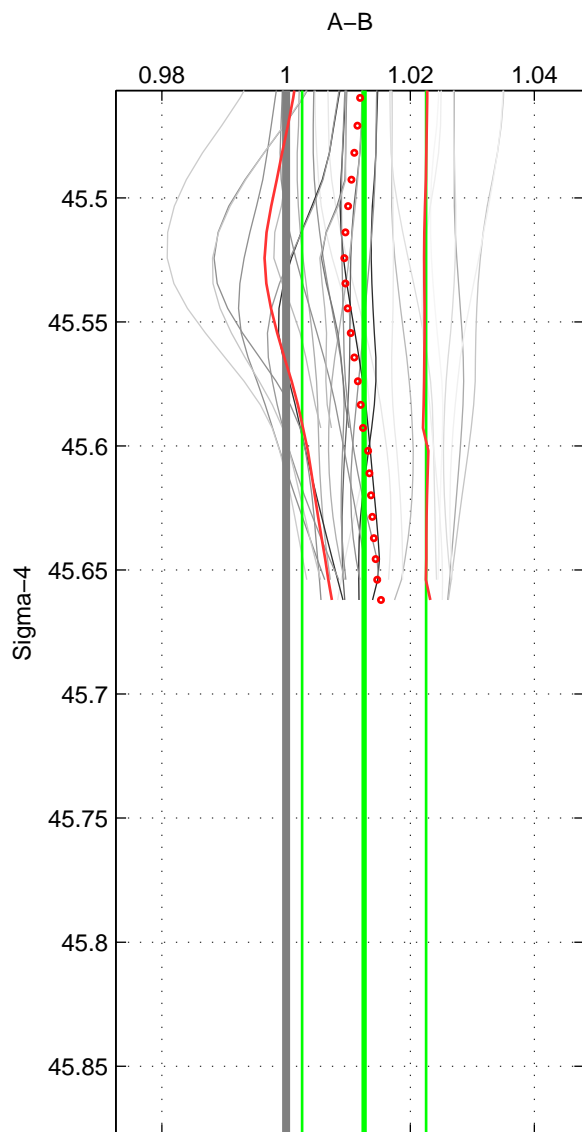

Cruise A (red). Date: Mar 1989 Cruisename: 507-32MW19890206

Cruise B (blue). Date: Apr 2008 Cruisename: 677-49UF20080422

*** "Favourite" values are means of spaces 1 2.

	Offset	O.StDev	Ratio	R.Stdev	Rating
SIGMA:	0.484	0.384	1.013	0.010	4
THETA:	0.487	0.385	1.013	0.010	4
DEPTH:	0.480	0.076	1.012	0.002	3
FAV.:	0.486	0.385	1.013	0.010	4

Profiles of A: 11
 Profiles of B: 3
 Diff profs : 29
 WMoffset (A-B): 0.48412
 WMoffset stdev: 0.38441
 WMratio (A/B): 1.0126
 WMratio stdev: 0.009994

Quality (1-5): 4

Profiles of A: 11
 Profiles of B: 3
 Diff profs : 29
 WMoffset (A-B): 0.48736
 WMoffset stdev: 0.38491
 WMratio (A/B): 1.0127
 WMratio stdev: 0.010008

Quality (1-5): 4

Profiles of A: 11
 Profiles of B: 3
 Diff profs : 29
 WMoffset (A-B): 0.47968
 WMoffset stdev: 0.076185
 WMratio (A/B): 1.0125
 WMratio stdev: 0.002048

Quality (1-5): 3

Please note that statistics are bad.