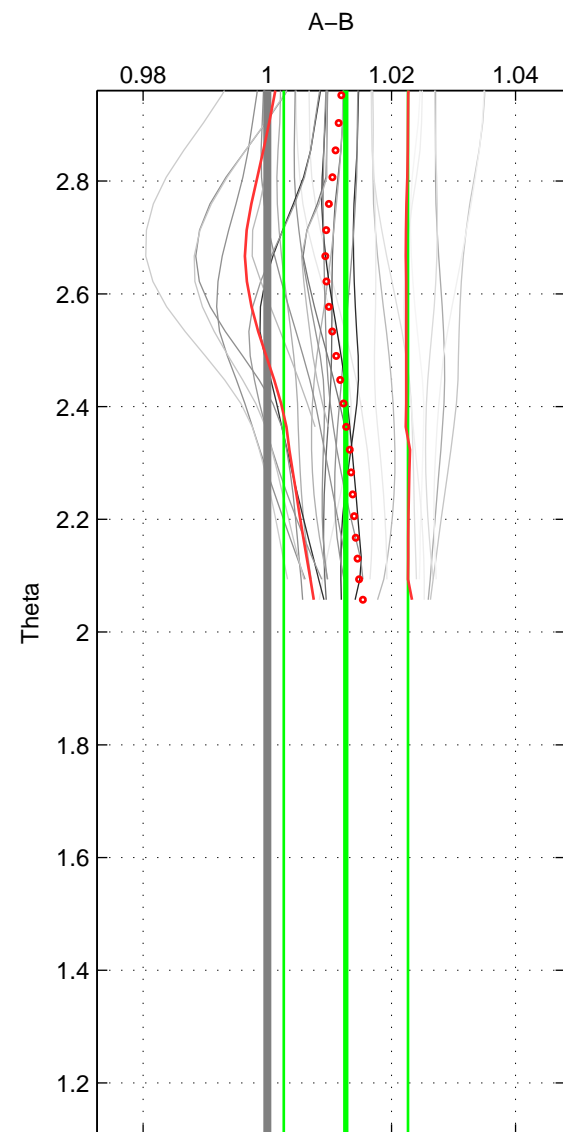

Cruise A (red). Date: Mar 1989 Cruisename: 507-32MW19890206

Cruise B (blue). Date: Apr 2008 Cruisename: 677-49UF20080422

*** "Favourite" values are means of spaces 1 2.

	Offset	O.StDev	Ratio	R.Stdev	Rating
SIGMA:	0.484	0.384	1.013	0.010	4
THETA:	0.487	0.385	1.013	0.010	4
DEPTH:	0.480	0.076	1.012	0.002	3
FAV.:	0.486	0.385	1.013	0.010	4

Profiles of A: 11
 Profiles of B: 3
 Diff profs : 29
 WMoffset (A-B): 0.48412
 WMoffset stdev: 0.38441
 WMratio (A/B): 1.0126
 WMratio stdev: 0.009994

Quality (1-5): 4

Profiles of A: 11
 Profiles of B: 3
 Diff profs : 29
 WMoffset (A-B): 0.48736
 WMoffset stdev: 0.38491
 WMratio (A/B): 1.0127
 WMratio stdev: 0.010008

Quality (1-5): 4

Profiles of A: 11
 Profiles of B: 3
 Diff profs : 29
 WMoffset (A-B): 0.47968
 WMoffset stdev: 0.076185
 WMratio (A/B): 1.0125
 WMratio stdev: 0.002048

Quality (1-5): 3

Please note that statistics are bad.