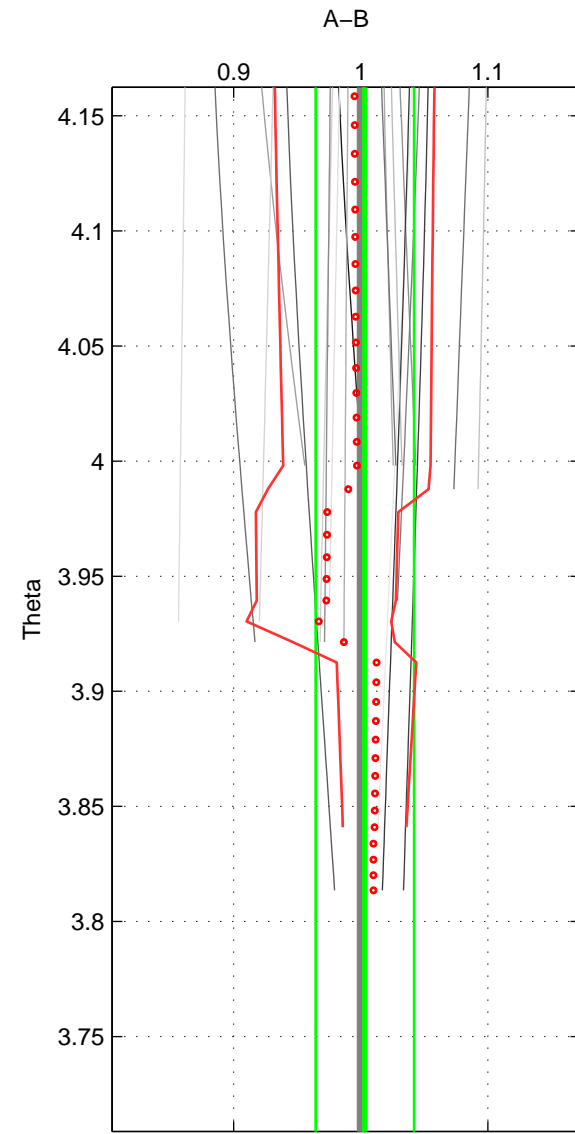

Cruise A (red). Date: Nov 1982 Cruisename: 205-29GD19821110
 Cruise B (blue). Date: Sep 1986 Cruisename: 209-29GD19860904

*** "Favourite" values are means of spaces 1 2.

	Offset	O.StDev	Ratio	R.Stdev	Rating
SIGMA:	0.034	0.687	1.002	0.038	4
THETA:	0.053	0.696	1.003	0.039	4
DEPTH:	-0.452	1.157	0.977	0.061	3
FAV.:	0.043	0.691	1.003	0.038	4

Profiles of A: 5
 Profiles of B: 6
 Diff profs : 20
 WMoffset (A-B): 0.033687
 WMoffset stdev: 0.68655
 WMratio (A/B): 1.0024
 WMratio stdev: 0.038102

Quality (1-5): 4

Profiles of A: 6
 Profiles of B: 5
 Diff profs : 20
 WMoffset (A-B): 0.053201
 WMoffset stdev: 0.6962
 WMratio (A/B): 1.0032
 WMratio stdev: 0.038659

Quality (1-5): 4

Profiles of A: 6
 Profiles of B: 5
 Diff profs : 18
 WMoffset (A-B): -0.45192
 WMoffset stdev: 1.1573
 WMratio (A/B): 0.97704
 WMratio stdev: 0.060578

Quality (1-5): 3