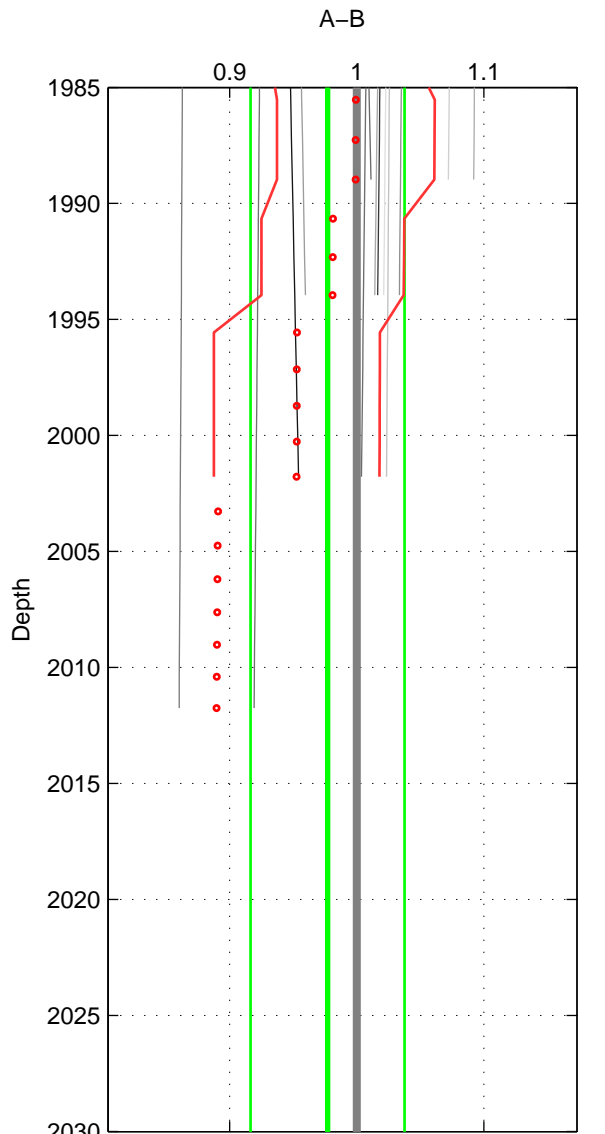

Cruise A (red). Date: Nov 1982 Cruisename: 205-29GD19821110
 Cruise B (blue). Date: Sep 1986 Cruisename: 209-29GD19860904

*** "Favourite" values are means of spaces 1 2.

	Offset	O.StDev	Ratio	R.Stdev	Rating
SIGMA:	0.034	0.687	1.002	0.038	4
THETA:	0.053	0.696	1.003	0.039	4
DEPTH:	-0.452	1.157	0.977	0.061	3
FAV.:	0.043	0.691	1.003	0.038	4

Profiles of A: 5
 Profiles of B: 6
 Diff profs : 20
 WMoffset (A-B): 0.033687
 WMoffset stdev: 0.68655
 WMratio (A/B): 1.0024
 WMratio stdev: 0.038102

Quality (1-5): 4

Profiles of A: 6
 Profiles of B: 5
 Diff profs : 20
 WMoffset (A-B): 0.053201
 WMoffset stdev: 0.6962
 WMratio (A/B): 1.0032
 WMratio stdev: 0.038659

Quality (1-5): 4

Profiles of A: 6
 Profiles of B: 5
 Diff profs : 18
 WMoffset (A-B): -0.45192
 WMoffset stdev: 1.1573
 WMratio (A/B): 0.97704
 WMratio stdev: 0.060578

Quality (1-5): 3