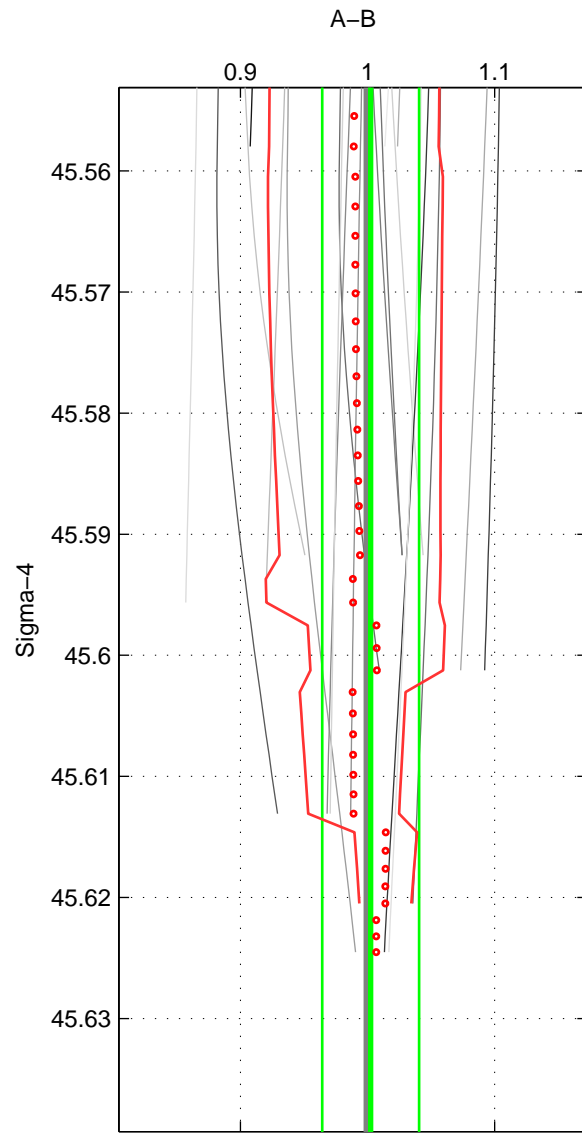

Cruise A (red). Date: Nov 1982 Cruisename: 205-29GD19821110
 Cruise B (blue). Date: Sep 1986 Cruisename: 209-29GD19860904

*** "Favourite" values are means of spaces 1 2.

	Offset	O.StDev	Ratio	R.Stdev	Rating
SIGMA:	0.034	0.687	1.002	0.038	4
THETA:	0.053	0.696	1.003	0.039	4
DEPTH:	-0.452	1.157	0.977	0.061	3
FAV.:	0.043	0.691	1.003	0.038	4

Profiles of A: 5
 Profiles of B: 6
 Diff profs : 20
 WMoffset (A-B): 0.033687
 WMoffset stdev: 0.68655
 WMratio (A/B): 1.0024
 WMratio stdev: 0.038102

Quality (1-5): 4

Profiles of A: 6
 Profiles of B: 5
 Diff profs : 20
 WMoffset (A-B): 0.053201
 WMoffset stdev: 0.6962
 WMratio (A/B): 1.0032
 WMratio stdev: 0.038659

Quality (1-5): 4

Profiles of A: 6
 Profiles of B: 5
 Diff profs : 18
 WMoffset (A-B): -0.45192
 WMoffset stdev: 1.1573
 WMratio (A/B): 0.97704
 WMratio stdev: 0.060578

Quality (1-5): 3