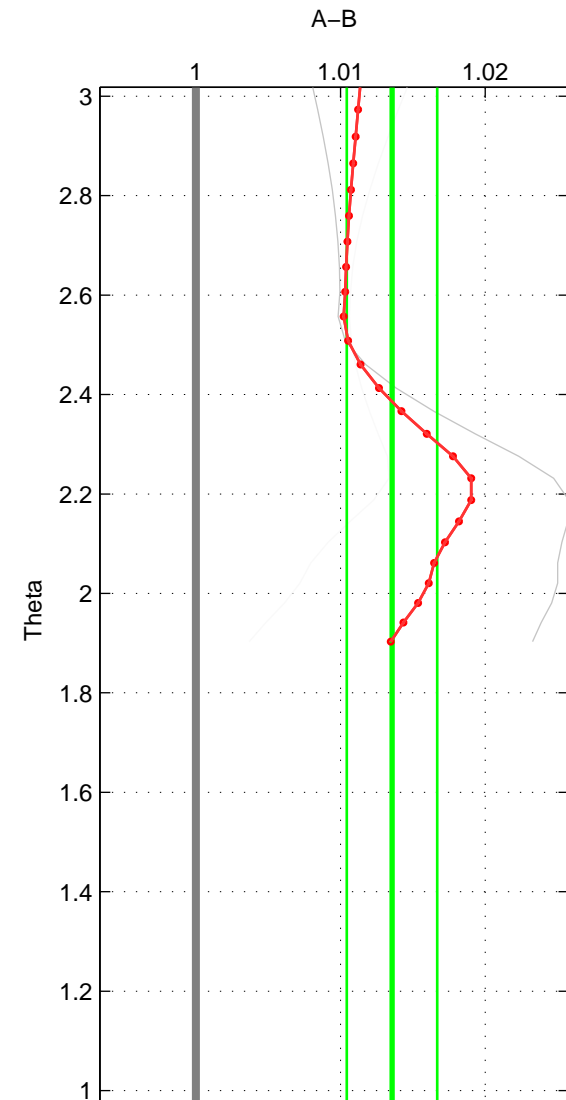

Cruise A (red). Date: Oct 2000 Cruisename: 555-49HG20000912

Cruise B (blue). Date: Feb 2006 Cruisename: 710-49UP20060113

\*\*\* "Favourite" values are means of spaces 1 2 3.

	Offset	O.StDev	Ratio	R.Stdev	Rating
SIGMA:	0.436	0.098	1.010	0.002	2
THETA:	0.562	0.124	1.014	0.003	2
DEPTH:	0.275	0.083	1.007	0.002	2
FAV.:	0.424	0.102	1.010	0.002	2

Please note that statistics are bad.

Profiles of A: 9  
 Profiles of B: 1  
 Diff profs : 1  
 WMoffset (A-B): 0.43632  
 WMoffset stdev: 0.097575  
 WMratio (A/B): 1.0105  
 WMratio stdev: 0.0022721

Quality (1-5): 2

Please note that statistics are bad.

Profiles of A: 9  
 Profiles of B: 2  
 Diff profs : 2  
 WMoffset (A-B): 0.56153  
 WMoffset stdev: 0.12361  
 WMratio (A/B): 1.0136  
 WMratio stdev: 0.003122

Quality (1-5): 2

Please note that statistics are bad.

Profiles of A: 9  
 Profiles of B: 2  
 Diff profs : 2  
 WMoffset (A-B): 0.2754  
 WMoffset stdev: 0.083445  
 WMratio (A/B): 1.0067  
 WMratio stdev: 0.0019094

Quality (1-5): 2