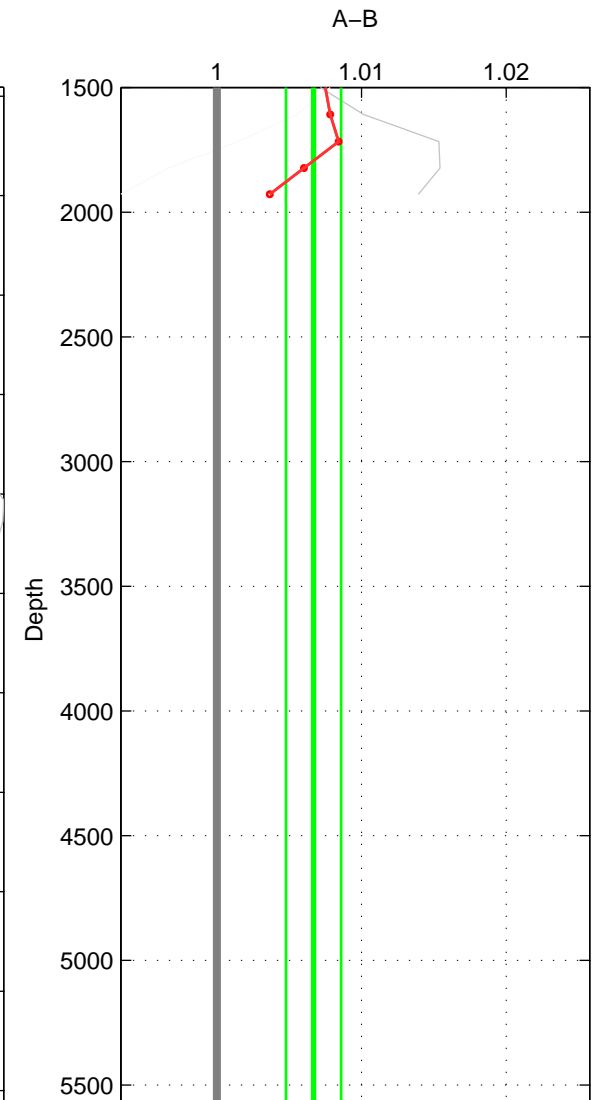

Cruise A (red). Date: Oct 2000 Cruisename: 555-49HG20000912

Cruise B (blue). Date: Feb 2006 Cruisename: 710-49UP20060113

\*\*\* "Favourite" values are means of spaces 1 2 3.

	Offset	O.StDev	Ratio	R.Stdev	Rating
SIGMA:	0.436	0.098	1.010	0.002	2
THETA:	0.562	0.124	1.014	0.003	2
DEPTH:	0.275	0.083	1.007	0.002	2
FAV.:	0.424	0.102	1.010	0.002	2

Please note that statistics are bad.

Profiles of A: 9  
 Profiles of B: 1  
 Diff profs : 1  
 WMoffset (A-B): 0.43632  
 WMoffset stdev: 0.097575  
 WMratio (A/B): 1.0105  
 WMratio stdev: 0.0022721

Quality (1-5): 2

Please note that statistics are bad.

Profiles of A: 9  
 Profiles of B: 2  
 Diff profs : 2  
 WMoffset (A-B): 0.56153  
 WMoffset stdev: 0.12361  
 WMratio (A/B): 1.0136  
 WMratio stdev: 0.003122

Quality (1-5): 2

Please note that statistics are bad.

Profiles of A: 9  
 Profiles of B: 2  
 Diff profs : 2  
 WMoffset (A-B): 0.2754  
 WMoffset stdev: 0.083445  
 WMratio (A/B): 1.0067  
 WMratio stdev: 0.0019094

Quality (1-5): 2