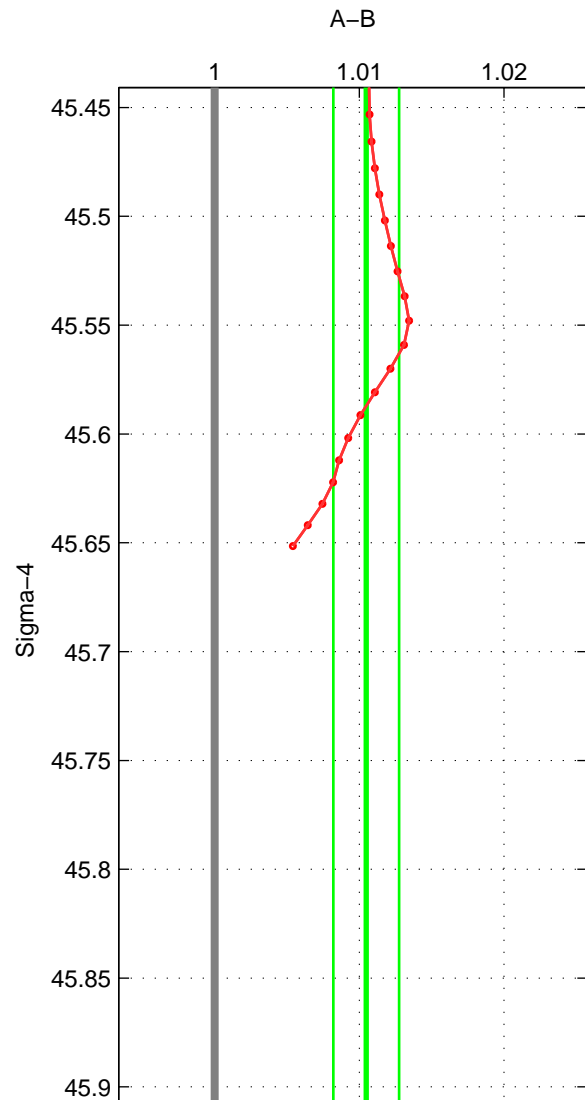

Cruise A (red). Date: Oct 2000 Cruisename: 555-49HG20000912

Cruise B (blue). Date: Feb 2006 Cruisename: 710-49UP20060113

\*\*\* "Favourite" values are means of spaces 1 2 3.

	Offset	O.StDev	Ratio	R.Stdev	Rating
SIGMA:	0.436	0.098	1.010	0.002	2
THETA:	0.562	0.124	1.014	0.003	2
DEPTH:	0.275	0.083	1.007	0.002	2
FAV.:	0.424	0.102	1.010	0.002	2

Please note that statistics are bad.

Profiles of A: 9  
 Profiles of B: 1  
 Diff profs : 1  
 WMoffset (A-B): 0.43632  
 WMoffset stdev: 0.097575  
 WMratio (A/B): 1.0105  
 WMratio stdev: 0.0022721

Quality (1-5): 2

Please note that statistics are bad.

Profiles of A: 9  
 Profiles of B: 2  
 Diff profs : 2  
 WMoffset (A-B): 0.56153  
 WMoffset stdev: 0.12361  
 WMratio (A/B): 1.0136  
 WMratio stdev: 0.003122

Quality (1-5): 2

Please note that statistics are bad.

Profiles of A: 9  
 Profiles of B: 2  
 Diff profs : 2  
 WMoffset (A-B): 0.2754  
 WMoffset stdev: 0.083445  
 WMratio (A/B): 1.0067  
 WMratio stdev: 0.0019094

Quality (1-5): 2