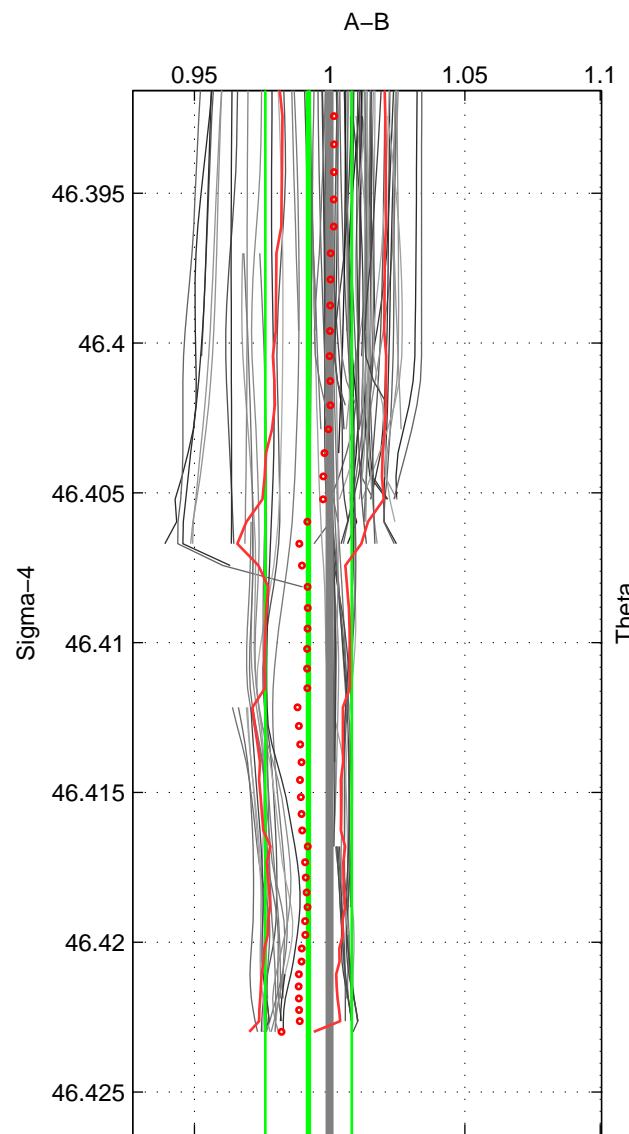

Cruise A (red). Date: Nov 1993 Cruisename: 88-58JH19931106
 Cruise B (blue). Date: Nov 1996 Cruisename: 95-58JH19961030

*** "Favourite" values are means of spaces 1 2 3.

	Offset	O.StDev	Ratio	R.Stdev	Rating
SIGMA:	-0.113	0.230	0.992	0.016	4
THETA:	-0.149	0.219	0.990	0.015	4
DEPTH:	-0.069	0.233	0.995	0.016	4
FAV. :	-0.110	0.227	0.992	0.016	4

Profiles of A: 20
 Profiles of B: 22
 Diff profs : 93
 WMoffset (A-B): -0.11296
 WMoffset stdev: 0.23009
 WMratio (A/B): 0.99219
 WMratio stdev: 0.015972

Quality (1-5): 4

Profiles of A: 20
 Profiles of B: 22
 Diff profs : 93
 WMoffset (A-B): -0.14929
 WMoffset stdev: 0.21929
 WMratio (A/B): 0.98962
 WMratio stdev: 0.015254

Quality (1-5): 4

Profiles of A: 20
 Profiles of B: 22
 Diff profs : 93
 WMoffset (A-B): -0.068983
 WMoffset stdev: 0.23257
 WMratio (A/B): 0.99519
 WMratio stdev: 0.016102

Quality (1-5): 4