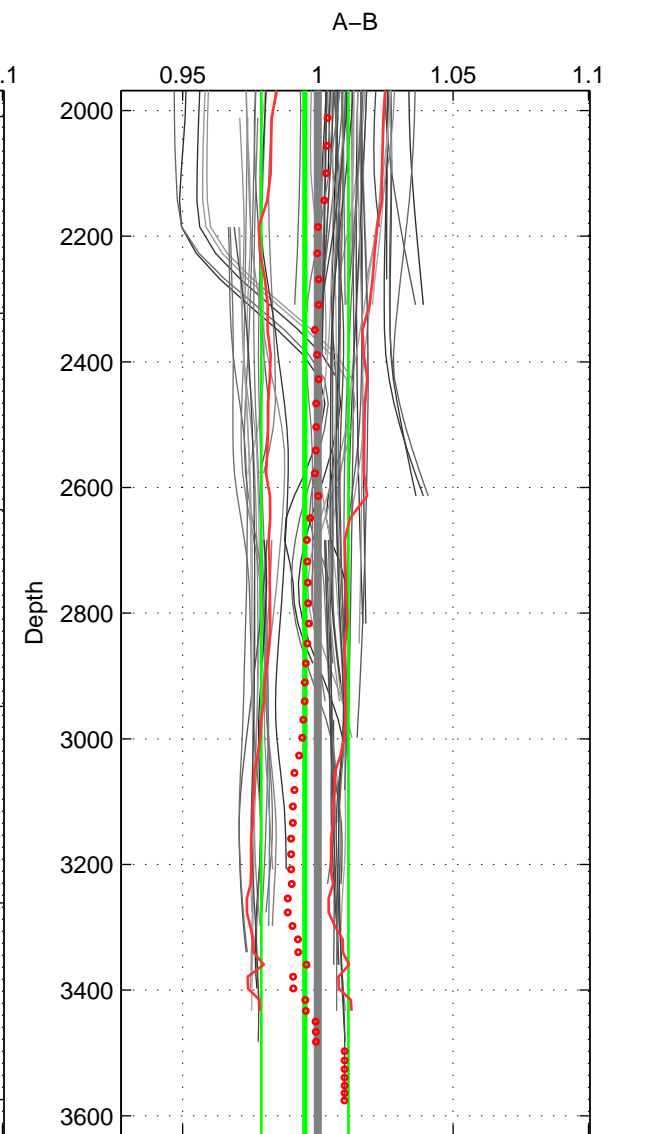

Cruise A (red). Date: Nov 1993 Cruisename: 88-58JH19931106
 Cruise B (blue). Date: Nov 1996 Cruisename: 95-58JH19961030

*** "Favourite" values are means of spaces 1 2 3.

	Offset	O.StDev	Ratio	R.Stdev	Rating
SIGMA:	-0.113	0.230	0.992	0.016	4
THETA:	-0.149	0.219	0.990	0.015	4
DEPTH:	-0.069	0.233	0.995	0.016	4
FAV. :	-0.110	0.227	0.992	0.016	4

Profiles of A: 20
 Profiles of B: 22
 Diff profs : 93
 WMoffset (A-B): -0.11296
 WMoffset stdev: 0.23009
 WMratio (A/B): 0.99219
 WMratio stdev: 0.015972

Quality (1-5): 4

Profiles of A: 20
 Profiles of B: 22
 Diff profs : 93
 WMoffset (A-B): -0.14929
 WMoffset stdev: 0.21929
 WMratio (A/B): 0.98962
 WMratio stdev: 0.015254

Quality (1-5): 4

Profiles of A: 20
 Profiles of B: 22
 Diff profs : 93
 WMoffset (A-B): -0.068983
 WMoffset stdev: 0.23257
 WMratio (A/B): 0.99519
 WMratio stdev: 0.016102

Quality (1-5): 4