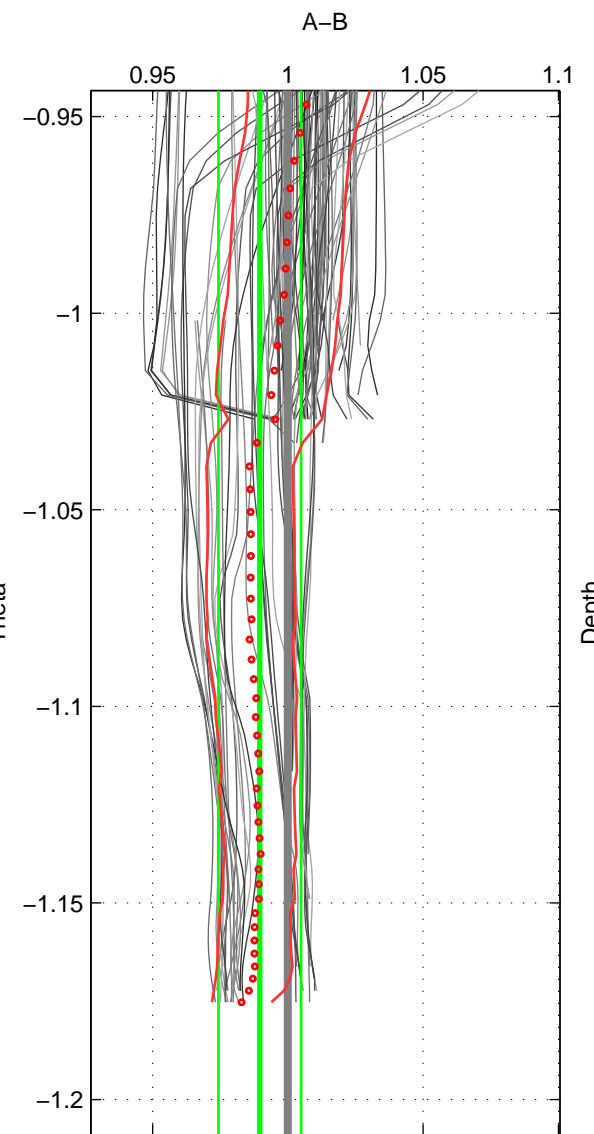

Cruise A (red). Date: Nov 1993 Cruisename: 88-58JH19931106
 Cruise B (blue). Date: Nov 1996 Cruisename: 95-58JH19961030

*** "Favourite" values are means of spaces 1 2 3.

	Offset	O.StDev	Ratio	R.Stdev	Rating
SIGMA:	-0.113	0.230	0.992	0.016	4
THETA:	-0.149	0.219	0.990	0.015	4
DEPTH:	-0.069	0.233	0.995	0.016	4
FAV. :	-0.110	0.227	0.992	0.016	4

Profiles of A: 20
 Profiles of B: 22
 Diff profs : 93
 WMoffset (A-B): -0.11296
 WMoffset stdev: 0.23009
 WMratio (A/B): 0.99219
 WMratio stdev: 0.015972

Quality (1-5): 4

Profiles of A: 20
 Profiles of B: 22
 Diff profs : 93
 WMoffset (A-B): -0.14929
 WMoffset stdev: 0.21929
 WMratio (A/B): 0.98962
 WMratio stdev: 0.015254

Quality (1-5): 4

Profiles of A: 20
 Profiles of B: 22
 Diff profs : 93
 WMoffset (A-B): -0.068983
 WMoffset stdev: 0.23257
 WMratio (A/B): 0.99519
 WMratio stdev: 0.016102

Quality (1-5): 4