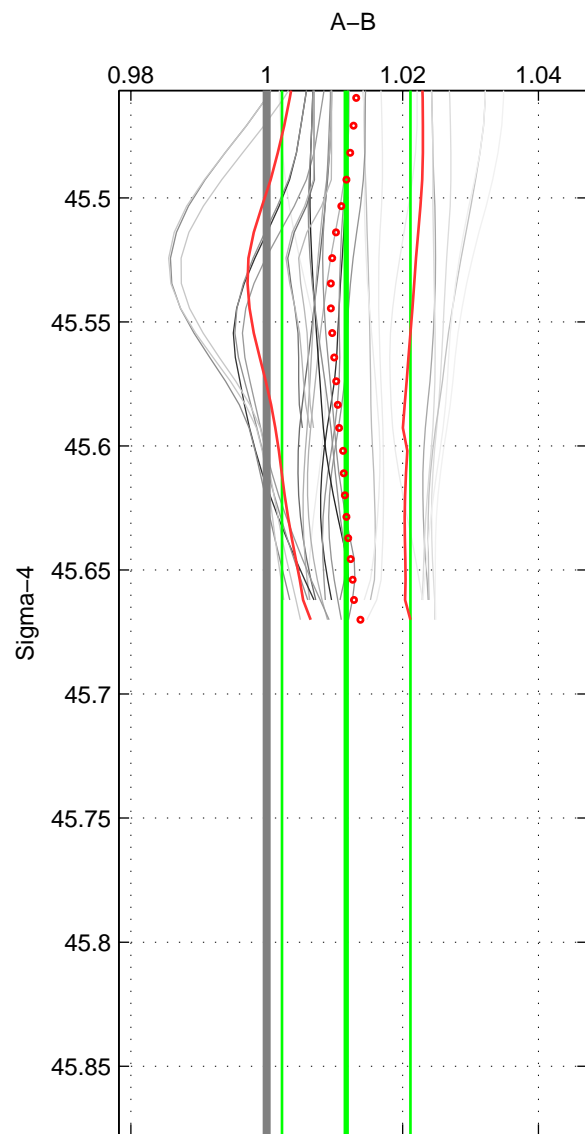

Cruise A (red). Date: Mar 1989 Cruisename: 507-32MW19890206  
 Cruise B (blue). Date: Aug 2008 Cruisename: 679-49UF20080804

\*\*\* "Favourite" values are means of spaces 1 2.

	Offset	O.StDev	Ratio	R.Stdev	Rating
SIGMA:	0.451	0.364	1.012	0.009	4
THETA:	0.458	0.364	1.012	0.009	4
DEPTH:	0.480	0.047	1.012	0.001	3
FAV.:	0.455	0.364	1.012	0.009	4

Profiles of A: 11  
 Profiles of B: 3  
 Diff profs : 29  
 WMoffset (A-B): 0.45118  
 WMoffset stdev: 0.36407  
 WMratio (A/B): 1.0117  
 WMratio stdev: 0.0094554

Quality (1-5): 4

Profiles of A: 11  
 Profiles of B: 3  
 Diff profs : 29  
 WMoffset (A-B): 0.45801  
 WMoffset stdev: 0.36396  
 WMratio (A/B): 1.0119  
 WMratio stdev: 0.0094541

Quality (1-5): 4

Profiles of A: 11  
 Profiles of B: 3  
 Diff profs : 29  
 WMoffset (A-B): 0.4797  
 WMoffset stdev: 0.047347  
 WMratio (A/B): 1.0125  
 WMratio stdev: 0.0012881

Quality (1-5): 3

Please note that statistics are bad.