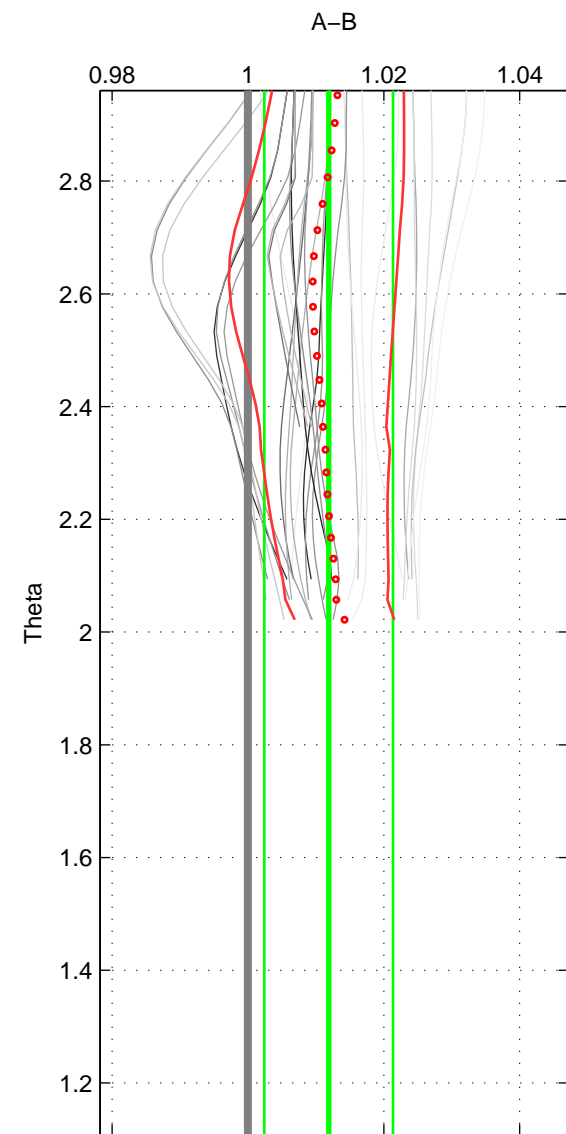

Cruise A (red). Date: Mar 1989 Cruisename: 507-32MW19890206  
 Cruise B (blue). Date: Aug 2008 Cruisename: 679-49UF20080804

\*\*\* "Favourite" values are means of spaces 1 2.

	Offset	O.StDev	Ratio	R.Stdev	Rating
SIGMA:	0.451	0.364	1.012	0.009	4
THETA:	0.458	0.364	1.012	0.009	4
DEPTH:	0.480	0.047	1.012	0.001	3
FAV.:	0.455	0.364	1.012	0.009	4

Profiles of A: 11  
 Profiles of B: 3  
 Diff profs : 29  
 WMoffset (A-B): 0.45118  
 WMoffset stdev: 0.36407  
 WMratio (A/B): 1.0117  
 WMratio stdev: 0.0094554

Quality (1-5): 4

Profiles of A: 11  
 Profiles of B: 3  
 Diff profs : 29  
 WMoffset (A-B): 0.45801  
 WMoffset stdev: 0.36396  
 WMratio (A/B): 1.0119  
 WMratio stdev: 0.0094541

Quality (1-5): 4

Profiles of A: 11  
 Profiles of B: 3  
 Diff profs : 29  
 WMoffset (A-B): 0.4797  
 WMoffset stdev: 0.047347  
 WMratio (A/B): 1.0125  
 WMratio stdev: 0.0012881

Quality (1-5): 3

Please note that statistics are bad.