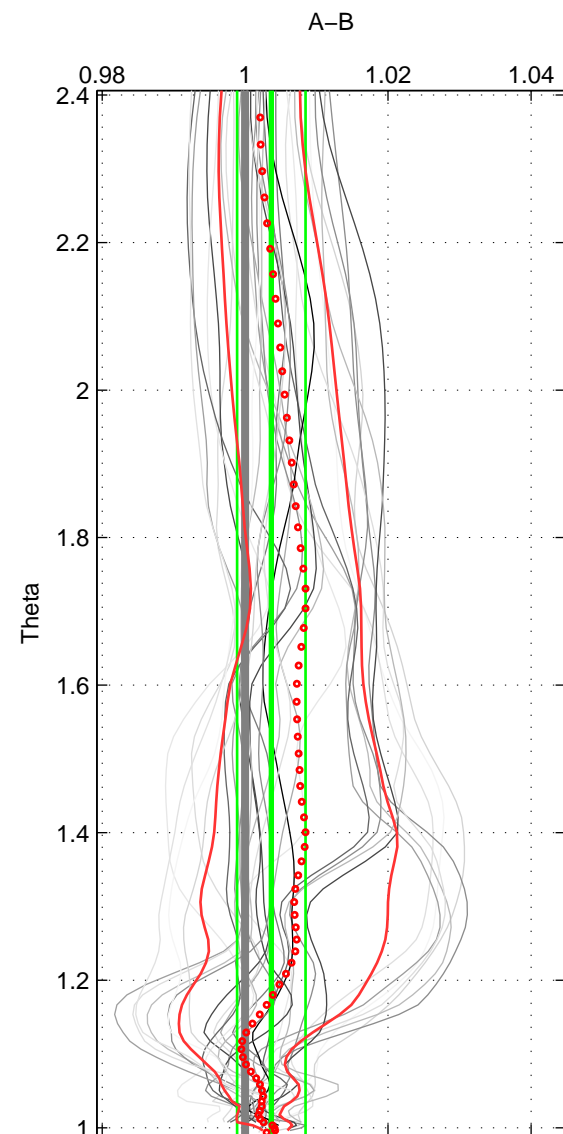

Cruise A (red). Date: Mar 1995 Cruisename: 348-316N19950310

Cruise B (blue). Date: Jan 2004 Cruisename: 385-49NZ20031209

*** "Favourite" values are means of spaces 1 2 3.

	Offset	O.StDev	Ratio	R.Stdev	Rating
SIGMA:	0.138	0.176	1.004	0.005	5
THETA:	0.122	0.160	1.004	0.005	5
DEPTH:	0.073	0.122	1.002	0.004	5
FAV.:	0.111	0.153	1.003	0.005	5

Profiles of A: 7
 Profiles of B: 5
 Diff profs : 29
 WMoffset (A-B): 0.13814
 WMoffset stdev: 0.17615
 WMratio (A/B): 1.0041
 WMratio stdev: 0.0052729

Quality (1-5): 5

Profiles of A: 7
 Profiles of B: 5
 Diff profs : 29
 WMoffset (A-B): 0.12221
 WMoffset stdev: 0.16003
 WMratio (A/B): 1.0037
 WMratio stdev: 0.0047869

Quality (1-5): 5

Profiles of A: 7
 Profiles of B: 5
 Diff profs : 29
 WMoffset (A-B): 0.072679
 WMoffset stdev: 0.12195
 WMratio (A/B): 1.0022
 WMratio stdev: 0.0036441

Quality (1-5): 5