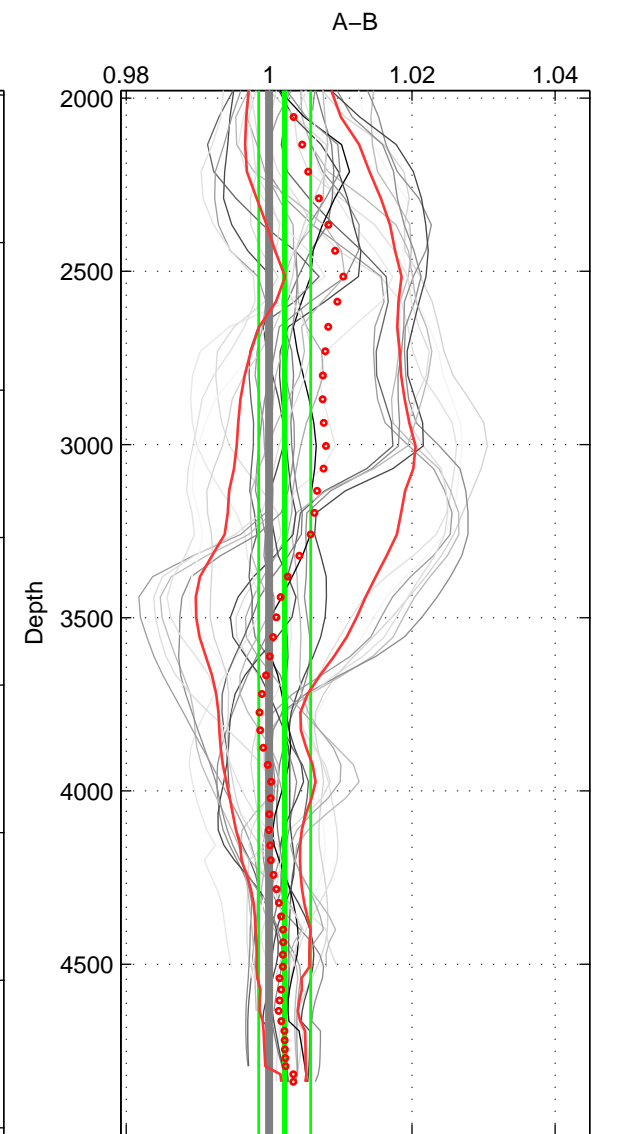

Cruise A (red). Date: Mar 1995 Cruisename: 348-316N19950310

Cruise B (blue). Date: Jan 2004 Cruisename: 385-49NZ20031209

*** "Favourite" values are means of spaces 1 2 3.

	Offset	O.StDev	Ratio	R.Stdev	Rating
SIGMA:	0.138	0.176	1.004	0.005	5
THETA:	0.122	0.160	1.004	0.005	5
DEPTH:	0.073	0.122	1.002	0.004	5
FAV.:	0.111	0.153	1.003	0.005	5

Profiles of A: 7
 Profiles of B: 5
 Diff profs : 29
 WMoffset (A-B): 0.13814
 WMoffset stdev: 0.17615
 WMratio (A/B): 1.0041
 WMratio stdev: 0.0052729

Quality (1-5): 5

Profiles of A: 7
 Profiles of B: 5
 Diff profs : 29
 WMoffset (A-B): 0.12221
 WMoffset stdev: 0.16003
 WMratio (A/B): 1.0037
 WMratio stdev: 0.0047869

Quality (1-5): 5

Profiles of A: 7
 Profiles of B: 5
 Diff profs : 29
 WMoffset (A-B): 0.072679
 WMoffset stdev: 0.12195
 WMratio (A/B): 1.0022
 WMratio stdev: 0.0036441

Quality (1-5): 5