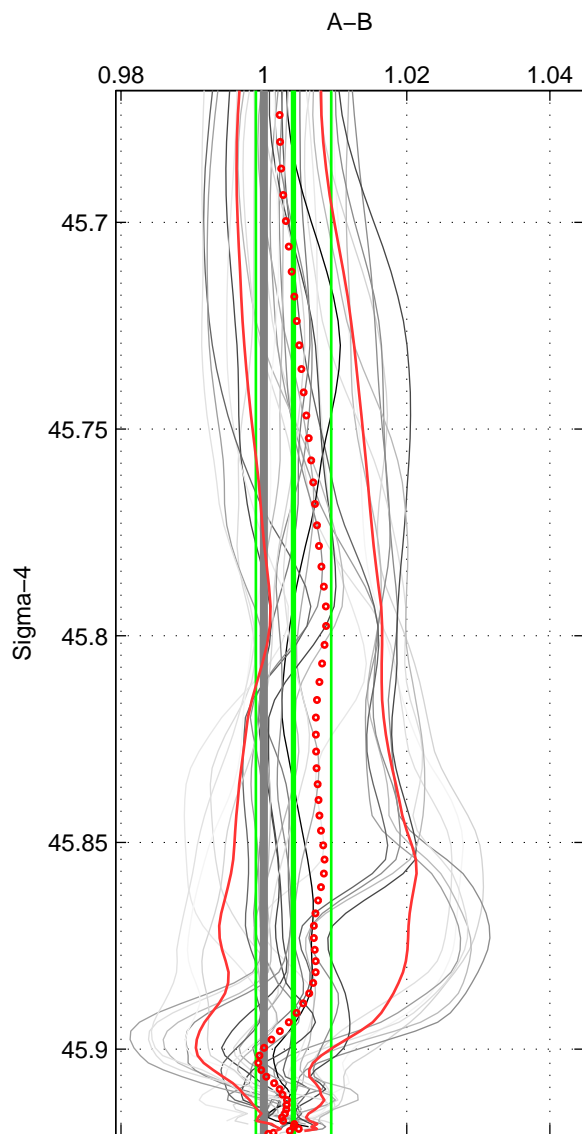

Cruise A (red). Date: Mar 1995 Cruisename: 348-316N19950310

Cruise B (blue). Date: Jan 2004 Cruisename: 385-49NZ20031209

*** "Favourite" values are means of spaces 1 2 3.

	Offset	O.StDev	Ratio	R.Stdev	Rating
SIGMA:	0.138	0.176	1.004	0.005	5
THETA:	0.122	0.160	1.004	0.005	5
DEPTH:	0.073	0.122	1.002	0.004	5
FAV.:	0.111	0.153	1.003	0.005	5

Profiles of A: 7
 Profiles of B: 5
 Diff profs : 29
 WMoffset (A-B): 0.13814
 WMoffset stdev: 0.17615
 WMratio (A/B): 1.0041
 WMratio stdev: 0.0052729

Quality (1-5): 5

Profiles of A: 7
 Profiles of B: 5
 Diff profs : 29
 WMoffset (A-B): 0.12221
 WMoffset stdev: 0.16003
 WMratio (A/B): 1.0037
 WMratio stdev: 0.0047869

Quality (1-5): 5

Profiles of A: 7
 Profiles of B: 5
 Diff profs : 29
 WMoffset (A-B): 0.072679
 WMoffset stdev: 0.12195
 WMratio (A/B): 1.0022
 WMratio stdev: 0.0036441

Quality (1-5): 5