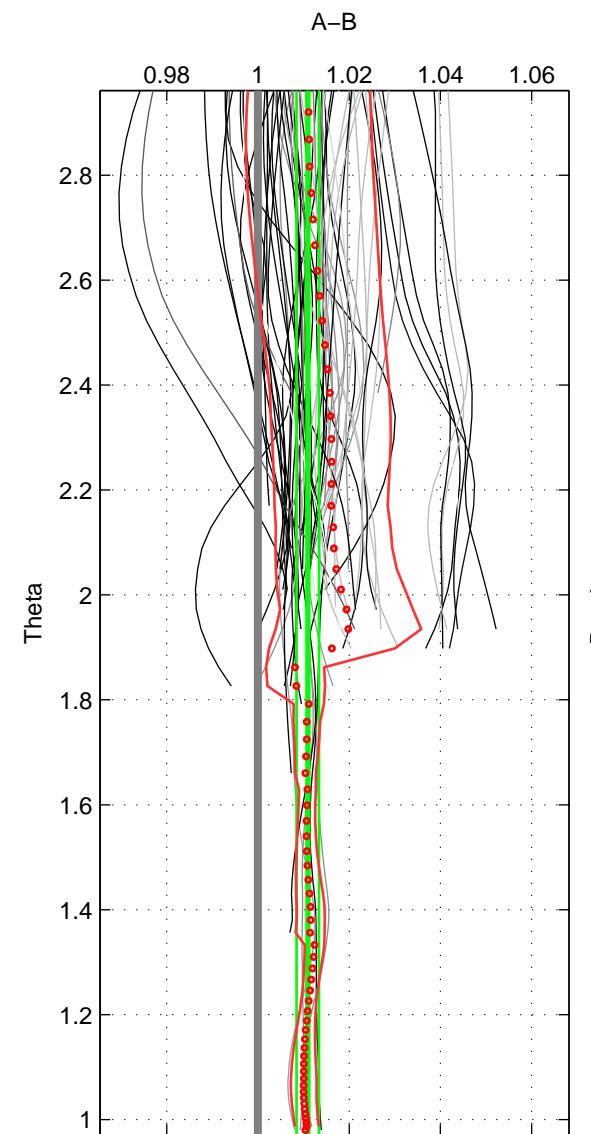

Cruise A (red). Date: Jul 2005 Cruisename: 669-49UF20050615  
 Cruise B (blue). Date: Feb 2005 Cruisename: 706-49UP20050114

\*\*\* "Favourite" values are means of spaces 1 2.

	Offset	O.StDev	Ratio	R.Stdev	Rating
SIGMA:	0.386	0.127	1.011	0.004	5
THETA:	0.393	0.088	1.011	0.002	5
DEPTH:	0.333	0.098	1.009	0.003	4
FAV.:	0.389	0.108	1.011	0.003	5

Profiles of A: 38  
 Profiles of B: 40  
 Diff profs : 63  
 WMoffset (A-B): 0.38551  
 WMoffset stdev: 0.12735  
 WMratio (A/B): 1.0109  
 WMratio stdev: 0.0037742

Quality (1-5): 5

Profiles of A: 38  
 Profiles of B: 40  
 Diff profs : 63  
 WMoffset (A-B): 0.39346  
 WMoffset stdev: 0.088124  
 WMratio (A/B): 1.0109  
 WMratio stdev: 0.0024734

Quality (1-5): 5

Profiles of A: 38  
 Profiles of B: 40  
 Diff profs : 63  
 WMoffset (A-B): 0.33301  
 WMoffset stdev: 0.098288  
 WMratio (A/B): 1.009  
 WMratio stdev: 0.0027283

Quality (1-5): 4