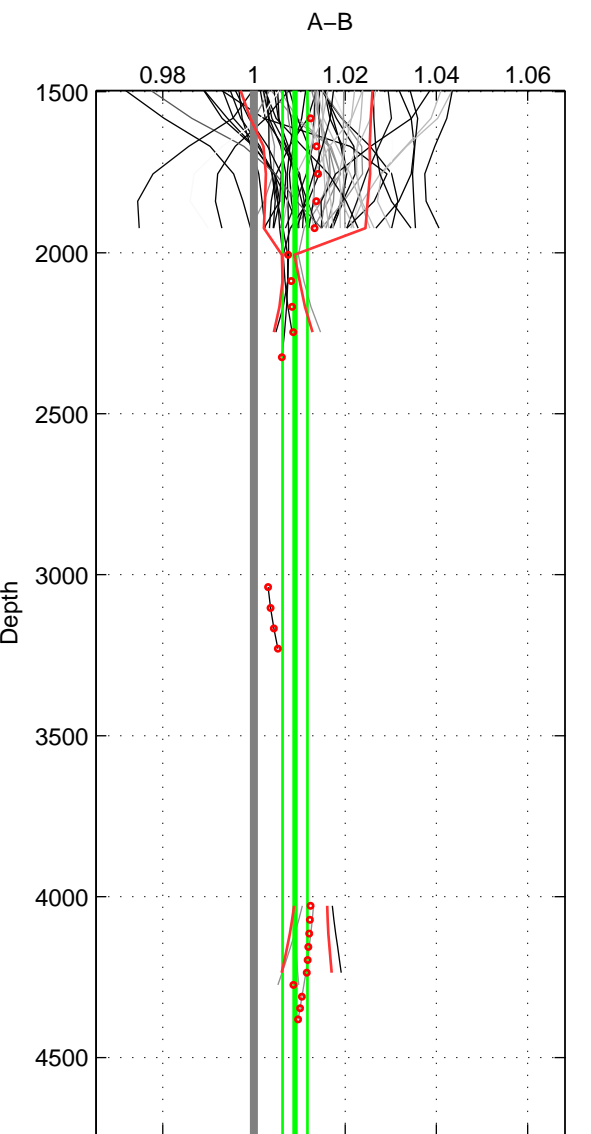

Cruise A (red). Date: Jul 2005 Cruisename: 669-49UF20050615  
 Cruise B (blue). Date: Feb 2005 Cruisename: 706-49UP20050114

\*\*\* "Favourite" values are means of spaces 1 2.

	Offset	O.StDev	Ratio	R.Stdev	Rating
SIGMA:	0.386	0.127	1.011	0.004	5
THETA:	0.393	0.088	1.011	0.002	5
DEPTH:	0.333	0.098	1.009	0.003	4
FAV.:	0.389	0.108	1.011	0.003	5

Profiles of A: 38  
 Profiles of B: 40  
 Diff profs : 63  
 WMoffset (A-B): 0.38551  
 WMoffset stdev: 0.12735  
 WMratio (A/B): 1.0109  
 WMratio stdev: 0.0037742

Quality (1-5): 5

Profiles of A: 38  
 Profiles of B: 40  
 Diff profs : 63  
 WMoffset (A-B): 0.39346  
 WMoffset stdev: 0.088124  
 WMratio (A/B): 1.0109  
 WMratio stdev: 0.0024734

Quality (1-5): 5

Profiles of A: 38  
 Profiles of B: 40  
 Diff profs : 63  
 WMoffset (A-B): 0.33301  
 WMoffset stdev: 0.098288  
 WMratio (A/B): 1.009  
 WMratio stdev: 0.0027283

Quality (1-5): 4