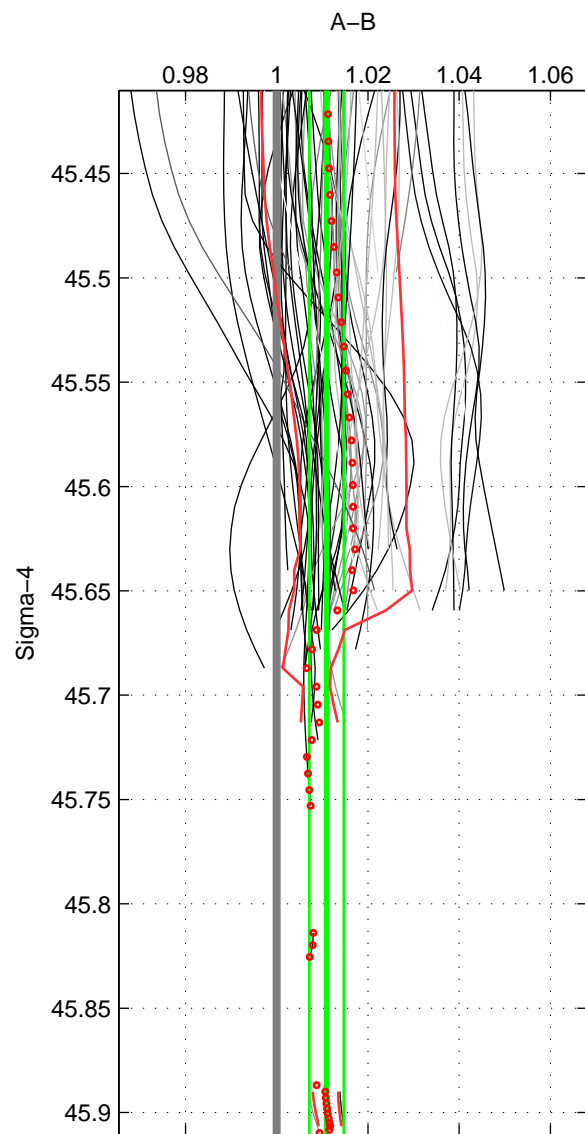

Cruise A (red). Date: Jul 2005 Cruisename: 669-49UF20050615  
 Cruise B (blue). Date: Feb 2005 Cruisename: 706-49UP20050114

\*\*\* "Favourite" values are means of spaces 1 2.

	Offset	O.StDev	Ratio	R.Stdev	Rating
SIGMA:	0.386	0.127	1.011	0.004	5
THETA:	0.393	0.088	1.011	0.002	5
DEPTH:	0.333	0.098	1.009	0.003	4
FAV.:	0.389	0.108	1.011	0.003	5

Profiles of A: 38  
 Profiles of B: 40  
 Diff profs : 63  
 WMoffset (A-B): 0.38551  
 WMoffset stdev: 0.12735  
 WMratio (A/B): 1.0109  
 WMratio stdev: 0.0037742

Quality (1-5): 5

Profiles of A: 38  
 Profiles of B: 40  
 Diff profs : 63  
 WMoffset (A-B): 0.39346  
 WMoffset stdev: 0.088124  
 WMratio (A/B): 1.0109  
 WMratio stdev: 0.0024734

Quality (1-5): 5

Profiles of A: 38  
 Profiles of B: 40  
 Diff profs : 63  
 WMoffset (A-B): 0.33301  
 WMoffset stdev: 0.098288  
 WMratio (A/B): 1.009  
 WMratio stdev: 0.0027283

Quality (1-5): 4