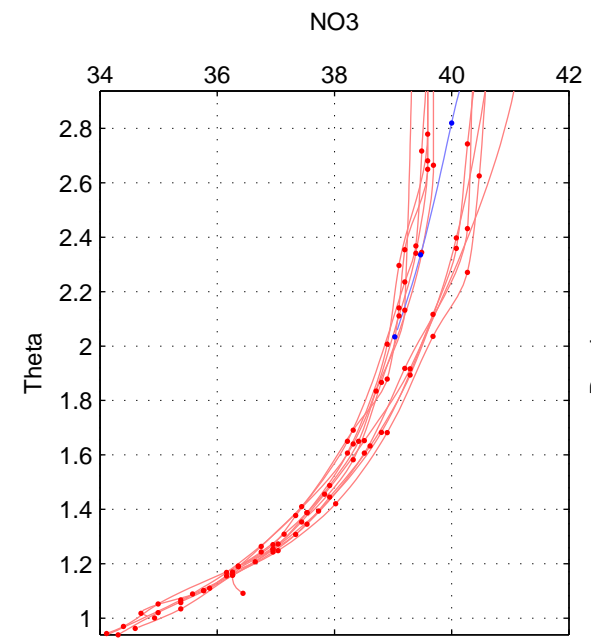

Cruise A (red). Date: Mar 1989 Cruisename: 507-32MW19890206

Cruise B (blue). Date: Nov 2001 Cruisename: 695-49UP20011010

\*\*\* "Favourite" values are those of space 2.

	Offset	O.StDev	Ratio	R.Stdev	Rating
SIGMA:	NaN	NaN	NaN	NaN	NaN
THETA:	0.604	0.126	1.015	0.003	3
DEPTH:	0.657	0.062	1.017	0.002	2
FAV.:	0.604	0.126	1.015	0.003	3

Profiles of A: 11  
 Profiles of B: 1  
 Diff profs: 5  
 WMOffset (A-B): 0.60434  
 WMOffset stdev: 0.1264  
 WMratio (A/B): 1.0153  
 WMratio stdev: 0.0032142

Quality (1-5): 3

Please note that statistics are bad.

Profiles of A: 11  
 Profiles of B: 1  
 Diff profs: 5  
 WMOffset (A-B): 0.6572  
 WMOffset stdev: 0.062205  
 WMratio (A/B): 1.0166  
 WMratio stdev: 0.0016638

Quality (1-5): 2