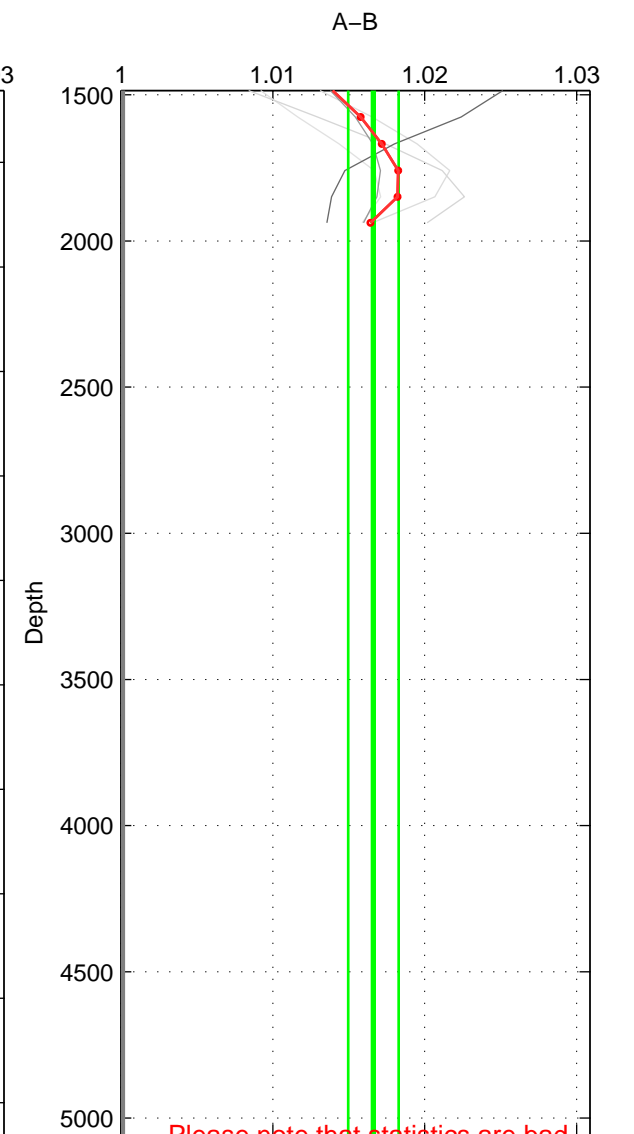

Cruise A (red). Date: Mar 1989 Cruisename: 507-32MW19890206

Cruise B (blue). Date: Nov 2001 Cruisename: 695-49UP20011010

\*\*\* "Favourite" values are those of space 2.

	Offset	O.StDev	Ratio	R.Stdev	Rating
SIGMA:	NaN	NaN	NaN	NaN	NaN
THETA:	0.604	0.126	1.015	0.003	3
DEPTH:	0.657	0.062	1.017	0.002	2
FAV.:	0.604	0.126	1.015	0.003	3

Profiles of A: 11  
 Profiles of B: 1  
 Diff profs: 5  
 WMOffset (A-B): 0.60434  
 WMOffset stdev: 0.1264  
 WMratio (A/B): 1.0153  
 WMratio stdev: 0.0032142

Quality (1-5): 3

Please note that statistics are bad.

Profiles of A: 11  
 Profiles of B: 1  
 Diff profs: 5  
 WMOffset (A-B): 0.6572  
 WMOffset stdev: 0.062205  
 WMratio (A/B): 1.0166  
 WMratio stdev: 0.0016638

Quality (1-5): 2