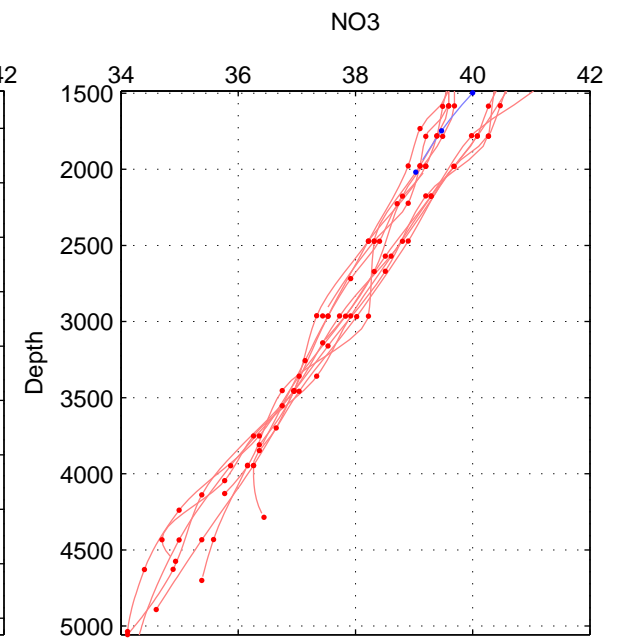

Cruise A (red). Date: Mar 1989 Cruisename: 507-32MW19890206

Cruise B (blue). Date: Nov 2001 Cruisename: 695-49UP20011010

\*\*\* "Favourite" values are those of space 2.

	Offset	O.StDev	Ratio	R.Stdev	Rating
SIGMA:	NaN	NaN	NaN	NaN	NaN
THETA:	0.604	0.126	1.015	0.003	3
DEPTH:	0.657	0.062	1.017	0.002	2
FAV.:	0.604	0.126	1.015	0.003	3

Profiles of A: 11  
 Profiles of B: 1  
 Diff profs: 5  
 WMOffset (A-B): 0.60434  
 WMOffset stdev: 0.1264  
 WMratio (A/B): 1.0153  
 WMratio stdev: 0.0032142

Quality (1-5): 3

Please note that statistics are bad.

Profiles of A: 11  
 Profiles of B: 1  
 Diff profs: 5  
 WMOffset (A-B): 0.6572  
 WMOffset stdev: 0.062205  
 WMratio (A/B): 1.0166  
 WMratio stdev: 0.0016638

Quality (1-5): 2