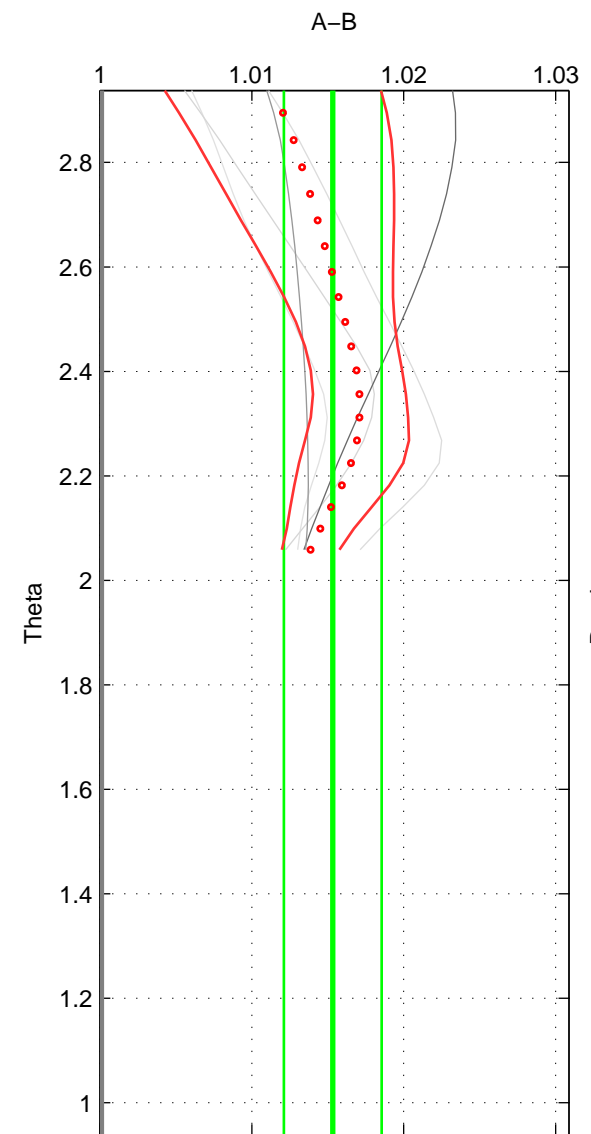

Cruise A (red). Date: Mar 1989 Cruisename: 507-32MW19890206

Cruise B (blue). Date: Nov 2001 Cruisename: 695-49UP20011010

\*\*\* "Favourite" values are those of space 2.

	Offset	O.StDev	Ratio	R.Stdev	Rating
SIGMA:	NaN	NaN	NaN	NaN	NaN
THETA:	0.604	0.126	1.015	0.003	3
DEPTH:	0.657	0.062	1.017	0.002	2
FAV.:	0.604	0.126	1.015	0.003	3

Profiles of A: 11  
 Profiles of B: 1  
 Diff profs: 5  
 WMOffset (A-B): 0.60434  
 WMOffset stdev: 0.1264  
 WMratio (A/B): 1.0153  
 WMratio stdev: 0.0032142

Quality (1-5): 3

Please note that statistics are bad.

Profiles of A: 11  
 Profiles of B: 1  
 Diff profs: 5  
 WMOffset (A-B): 0.6572  
 WMOffset stdev: 0.062205  
 WMratio (A/B): 1.0166  
 WMratio stdev: 0.0016638

Quality (1-5): 2