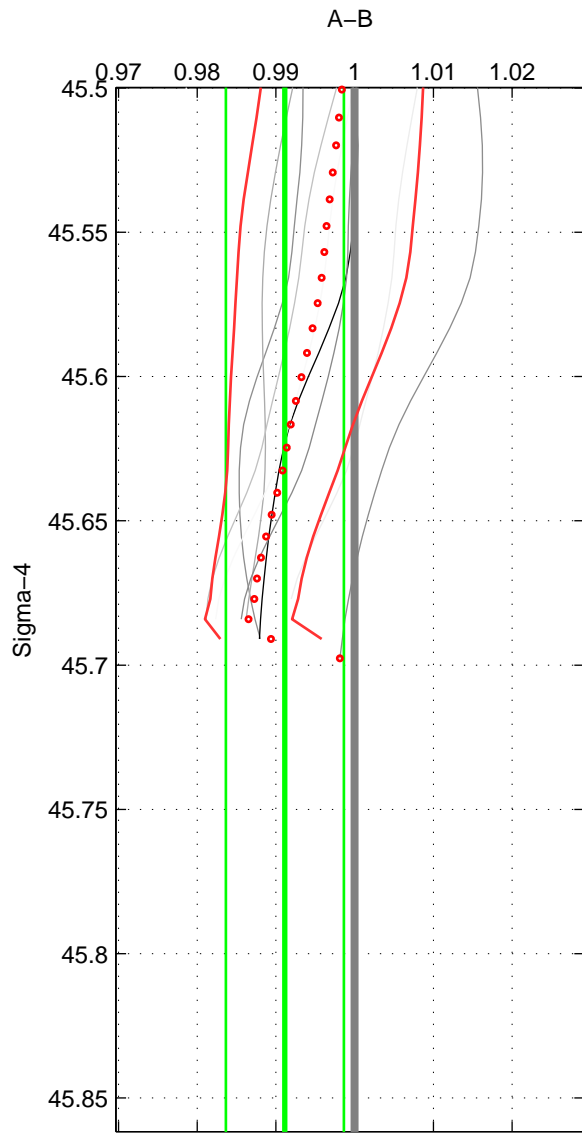

Cruise A (red). Date: Dec 1997 Cruisename: 552-49HG19971110

Cruise B (blue). Date: Jul 2001 Cruisename: 656-49UF20010710

\*\*\* "Favourite" values are means of spaces 1 2.

	Offset	O.StDev	Ratio	R.Stdev	Rating
SIGMA:	-0.353	0.296	0.991	0.007	4
THETA:	-0.368	0.300	0.991	0.008	4
DEPTH:	-0.303	0.155	0.992	0.004	3
FAV. :	-0.361	0.298	0.991	0.008	4

Profiles of A: 3  
 Profiles of B: 7  
 Diff profs : 9  
 WMoffset (A-B): -0.35346  
 WMoffset stdev: 0.29644  
 WMratio (A/B): 0.99113  
 WMratio stdev: 0.0074949

Quality (1-5): 4

Profiles of A: 3  
 Profiles of B: 7  
 Diff profs : 9  
 WMoffset (A-B): -0.36793  
 WMoffset stdev: 0.29984  
 WMratio (A/B): 0.99076  
 WMratio stdev: 0.0075859

Quality (1-5): 4

Profiles of A: 3  
 Profiles of B: 7  
 Diff profs : 9  
 WMoffset (A-B): -0.30328  
 WMoffset stdev: 0.15537  
 WMratio (A/B): 0.99238  
 WMratio stdev: 0.004008

Quality (1-5): 3

Please note that statistics are bad.