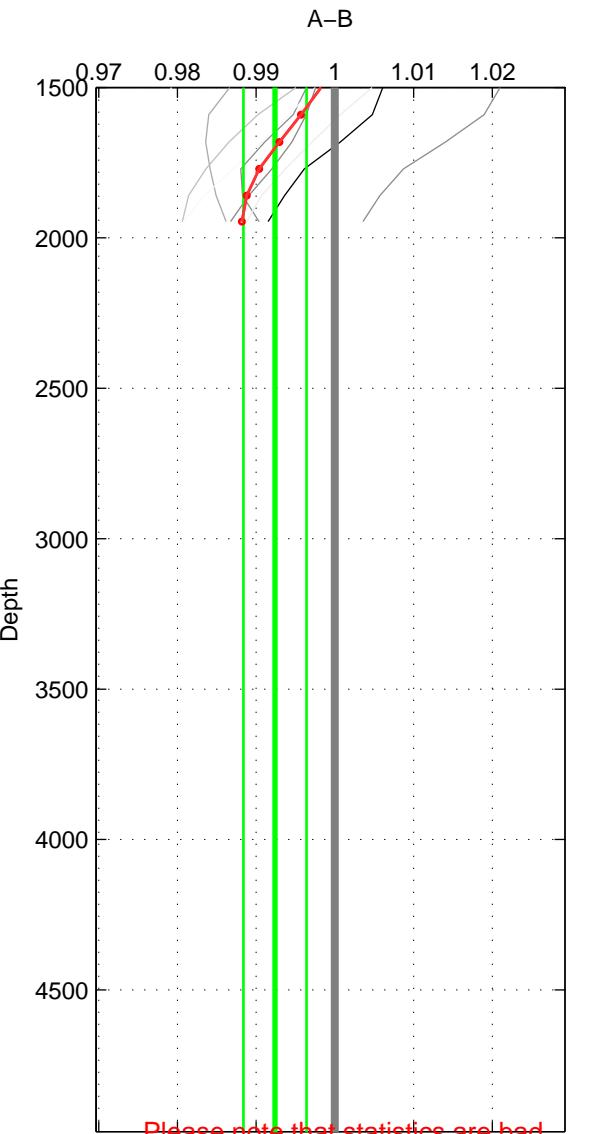

Cruise A (red). Date: Dec 1997 Cruisename: 552-49HG19971110

Cruise B (blue). Date: Jul 2001 Cruisename: 656-49UF20010710

\*\*\* "Favourite" values are means of spaces 1 2.

	Offset	O.StDev	Ratio	R.Stdev	Rating
SIGMA:	-0.353	0.296	0.991	0.007	4
THETA:	-0.368	0.300	0.991	0.008	4
DEPTH:	-0.303	0.155	0.992	0.004	3
FAV. :	-0.361	0.298	0.991	0.008	4

Profiles of A: 3  
 Profiles of B: 7  
 Diff profs : 9  
 WMoffset (A-B): -0.35346  
 WMoffset stdev: 0.29644  
 WMratio (A/B): 0.99113  
 WMratio stdev: 0.0074949

Quality (1-5): 4

Profiles of A: 3  
 Profiles of B: 7  
 Diff profs : 9  
 WMoffset (A-B): -0.36793  
 WMoffset stdev: 0.29984  
 WMratio (A/B): 0.99076  
 WMratio stdev: 0.0075859

Quality (1-5): 4

Profiles of A: 3  
 Profiles of B: 7  
 Diff profs : 9  
 WMoffset (A-B): -0.30328  
 WMoffset stdev: 0.15537  
 WMratio (A/B): 0.99238  
 WMratio stdev: 0.004008

Quality (1-5): 3

Please note that statistics are bad.