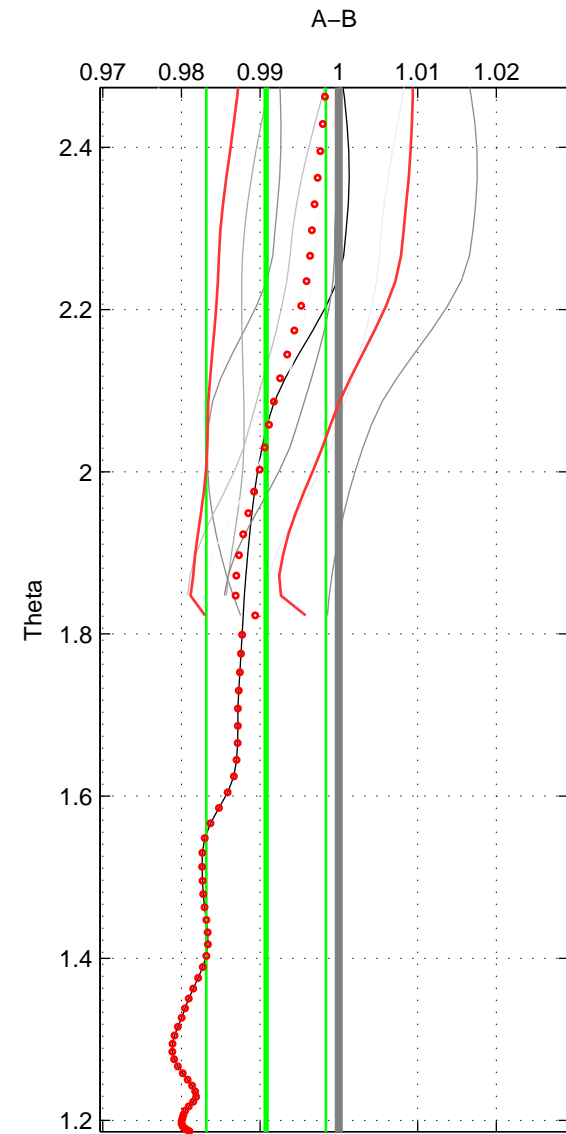

Cruise A (red). Date: Dec 1997 Cruisename: 552-49HG19971110

Cruise B (blue). Date: Jul 2001 Cruisename: 656-49UF20010710

\*\*\* "Favourite" values are means of spaces 1 2.

	Offset	O.StDev	Ratio	R.Stdev	Rating
SIGMA:	-0.353	0.296	0.991	0.007	4
THETA:	-0.368	0.300	0.991	0.008	4
DEPTH:	-0.303	0.155	0.992	0.004	3
FAV. :	-0.361	0.298	0.991	0.008	4

Profiles of A: 3  
 Profiles of B: 7  
 Diff profs : 9  
 WMoffset (A-B): -0.35346  
 WMoffset stdev: 0.29644  
 WMratio (A/B): 0.99113  
 WMratio stdev: 0.0074949

Quality (1-5): 4

Profiles of A: 3  
 Profiles of B: 7  
 Diff profs : 9  
 WMoffset (A-B): -0.36793  
 WMoffset stdev: 0.29984  
 WMratio (A/B): 0.99076  
 WMratio stdev: 0.0075859

Quality (1-5): 4

Profiles of A: 3  
 Profiles of B: 7  
 Diff profs : 9  
 WMoffset (A-B): -0.30328  
 WMoffset stdev: 0.15537  
 WMratio (A/B): 0.99238  
 WMratio stdev: 0.004008

Quality (1-5): 3

Please note that statistics are bad.