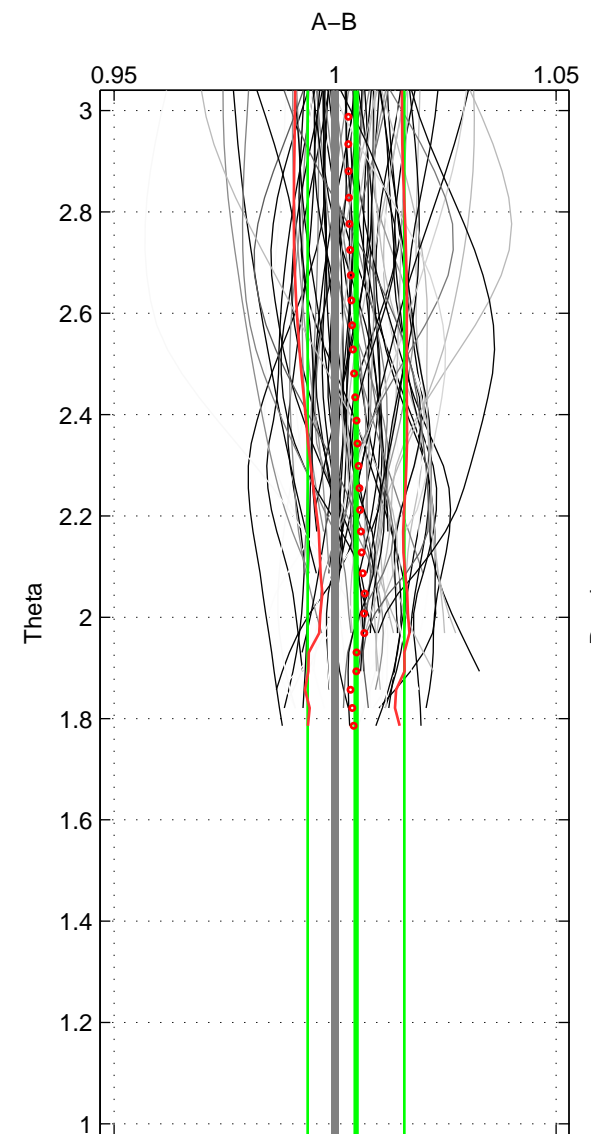

Cruise A (red). Date: Jul 2005 Cruisename: 669-49UF20050615

Cruise B (blue). Date: Feb 2008 Cruisename: 676-49UF20080117

*** "Favourite" values are means of spaces 1 2.

	Offset	O.StDev	Ratio	R.Stdev	Rating
SIGMA:	0.169	0.400	1.004	0.010	5
THETA:	0.195	0.450	1.005	0.011	5
DEPTH:	0.147	0.008	1.004	0.000	3
FAV.:	0.182	0.425	1.004	0.010	5

Profiles of A: 42
 Profiles of B: 51
 Diff profs : 93
 WMoffset (A-B): 0.1685
 WMoffset stdev: 0.40001
 WMratio (A/B): 1.0041
 WMratio stdev: 0.0097876

Quality (1-5): 5

Profiles of A: 42
 Profiles of B: 51
 Diff profs : 93
 WMoffset (A-B): 0.1945
 WMoffset stdev: 0.4501
 WMratio (A/B): 1.0047
 WMratio stdev: 0.010936

Quality (1-5): 5

Profiles of A: 42
 Profiles of B: 51
 Diff profs : 93
 WMoffset (A-B): 0.14726
 WMoffset stdev: 0.0076425
 WMratio (A/B): 1.0036
 WMratio stdev: 0.00021359

Quality (1-5): 3

Please note that statistics are bad.