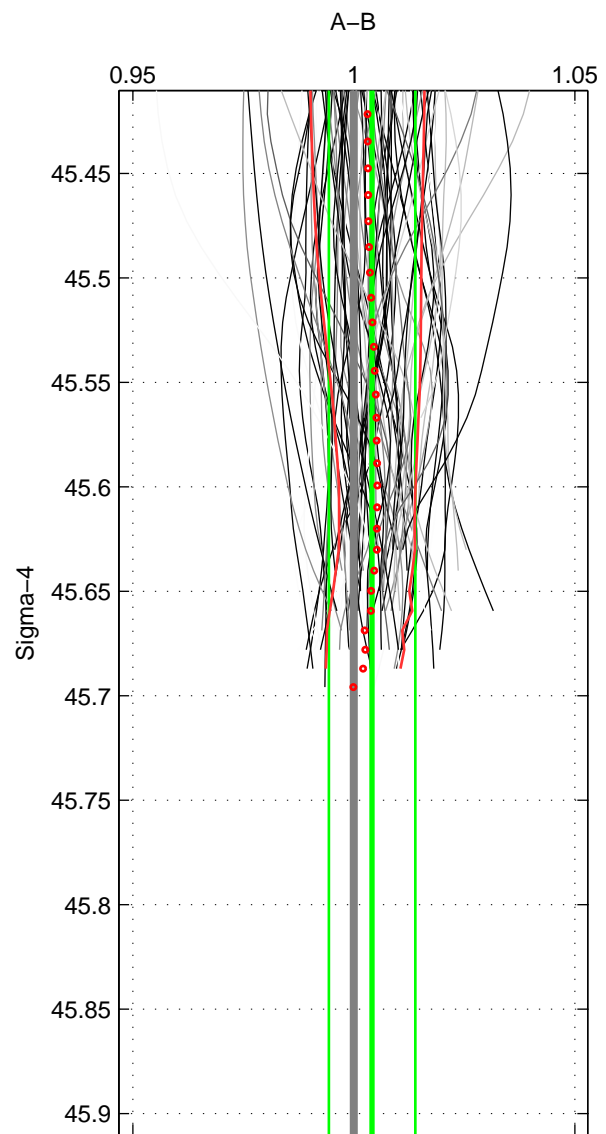

Cruise A (red). Date: Jul 2005 Cruisename: 669-49UF20050615

Cruise B (blue). Date: Feb 2008 Cruisename: 676-49UF20080117

*** "Favourite" values are means of spaces 1 2.

	Offset	O.StDev	Ratio	R.Stdev	Rating
SIGMA:	0.169	0.400	1.004	0.010	5
THETA:	0.195	0.450	1.005	0.011	5
DEPTH:	0.147	0.008	1.004	0.000	3
FAV.:	0.182	0.425	1.004	0.010	5

Profiles of A: 42
 Profiles of B: 51
 Diff profs : 93
 WMoffset (A-B): 0.1685
 WMoffset stdev: 0.40001
 WMratio (A/B): 1.0041
 WMratio stdev: 0.0097876

Quality (1-5): 5

Profiles of A: 42
 Profiles of B: 51
 Diff profs : 93
 WMoffset (A-B): 0.1945
 WMoffset stdev: 0.4501
 WMratio (A/B): 1.0047
 WMratio stdev: 0.010936

Quality (1-5): 5

Profiles of A: 42
 Profiles of B: 51
 Diff profs : 93
 WMoffset (A-B): 0.14726
 WMoffset stdev: 0.0076425
 WMratio (A/B): 1.0036
 WMratio stdev: 0.00021359

Quality (1-5): 3

Please note that statistics are bad.