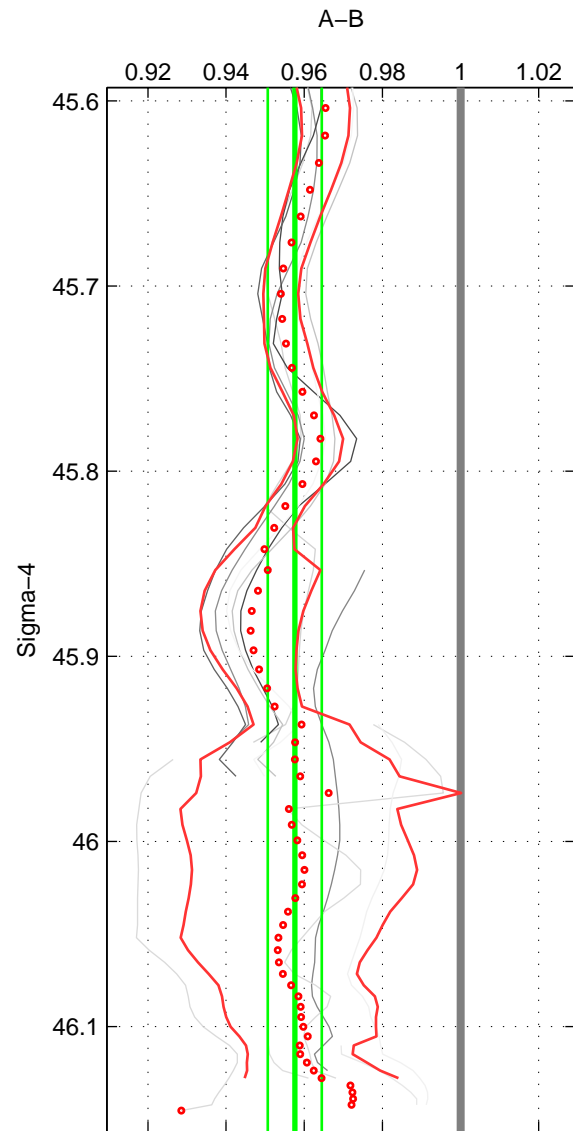

Cruise A (red). Date: Oct 1991 Cruisename: 330-09AR19910925
 Cruise B (blue). Date: Jan 1995 Cruisename: 384-49HH19941213

*** "Favourite" values are those of space 3.

	Offset	O.StDev	Ratio	R.Stdev	Rating
SIGMA:	-1.398	0.226	0.958	0.007	4
THETA:	-1.387	0.265	0.958	0.008	4
DEPTH:	-1.600	0.429	0.952	0.013	5
FAV. :	-1.600	0.429	0.952	0.013	5

Profiles of A: 9
 Profiles of B: 6
 Diff profs : 13
 WMoffset (A-B): -1.3982
 WMoffset stdev: 0.22602
 WMratio (A/B): 0.95759
 WMratio stdev: 0.0068981

Quality (1-5): 4

Profiles of A: 9
 Profiles of B: 6
 Diff profs : 12
 WMoffset (A-B): -1.3874
 WMoffset stdev: 0.2648
 WMratio (A/B): 0.95781
 WMratio stdev: 0.0080984

Quality (1-5): 4

Profiles of A: 9
 Profiles of B: 6
 Diff profs : 13
 WMoffset (A-B): -1.5998
 WMoffset stdev: 0.42885
 WMratio (A/B): 0.95228
 WMratio stdev: 0.012571

Quality (1-5): 5