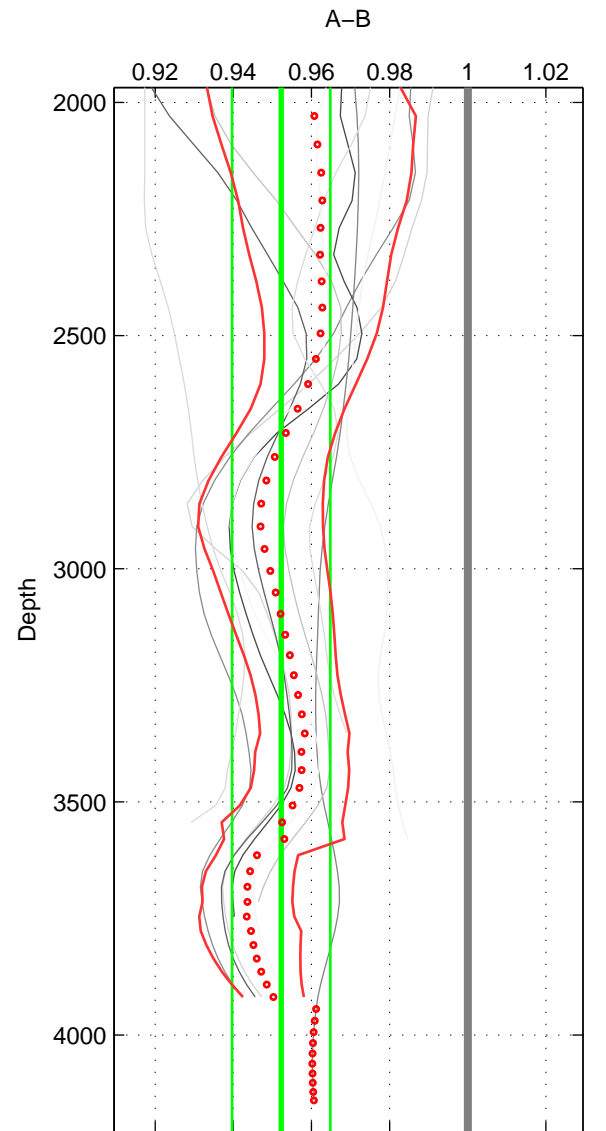

Cruise A (red). Date: Oct 1991 Cruisename: 330-09AR19910925
 Cruise B (blue). Date: Jan 1995 Cruisename: 384-49HH19941213

*** "Favourite" values are those of space 3.

	Offset	O.StDev	Ratio	R.Stdev	Rating
SIGMA:	-1.398	0.226	0.958	0.007	4
THETA:	-1.387	0.265	0.958	0.008	4
DEPTH:	-1.600	0.429	0.952	0.013	5
FAV. :	-1.600	0.429	0.952	0.013	5

Profiles of A: 9
 Profiles of B: 6
 Diff profs : 13
 WMoffset (A-B): -1.3982
 WMoffset stdev: 0.22602
 WMratio (A/B): 0.95759
 WMratio stdev: 0.0068981

Quality (1-5): 4

Profiles of A: 9
 Profiles of B: 6
 Diff profs : 12
 WMoffset (A-B): -1.3874
 WMoffset stdev: 0.2648
 WMratio (A/B): 0.95781
 WMratio stdev: 0.0080984

Quality (1-5): 4

Profiles of A: 9
 Profiles of B: 6
 Diff profs : 13
 WMoffset (A-B): -1.5998
 WMoffset stdev: 0.42885
 WMratio (A/B): 0.95228
 WMratio stdev: 0.012571

Quality (1-5): 5