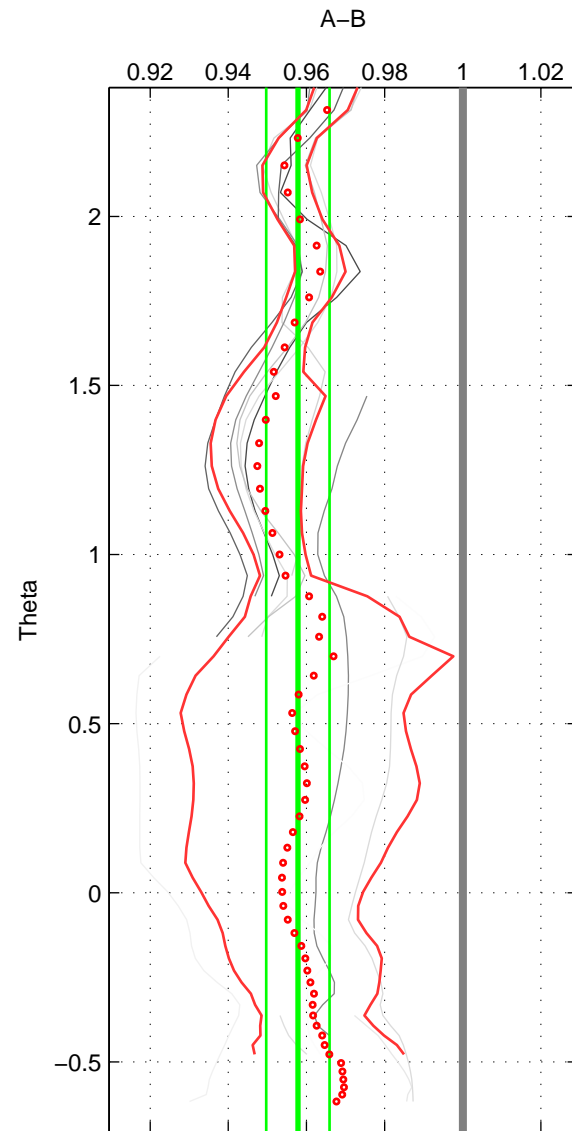

Cruise A (red). Date: Oct 1991 Cruisename: 330-09AR19910925
 Cruise B (blue). Date: Jan 1995 Cruisename: 384-49HH19941213

*** "Favourite" values are those of space 3.

	Offset	O.StDev	Ratio	R.Stdev	Rating
SIGMA:	-1.398	0.226	0.958	0.007	4
THETA:	-1.387	0.265	0.958	0.008	4
DEPTH:	-1.600	0.429	0.952	0.013	5
FAV. :	-1.600	0.429	0.952	0.013	5

Profiles of A: 9
 Profiles of B: 6
 Diff profs : 13
 WMoffset (A-B): -1.3982
 WMoffset stdev: 0.22602
 WMratio (A/B): 0.95759
 WMratio stdev: 0.0068981

Quality (1-5): 4

Profiles of A: 9
 Profiles of B: 6
 Diff profs : 12
 WMoffset (A-B): -1.3874
 WMoffset stdev: 0.2648
 WMratio (A/B): 0.95781
 WMratio stdev: 0.0080984

Quality (1-5): 4

Profiles of A: 9
 Profiles of B: 6
 Diff profs : 13
 WMoffset (A-B): -1.5998
 WMoffset stdev: 0.42885
 WMratio (A/B): 0.95228
 WMratio stdev: 0.012571

Quality (1-5): 5