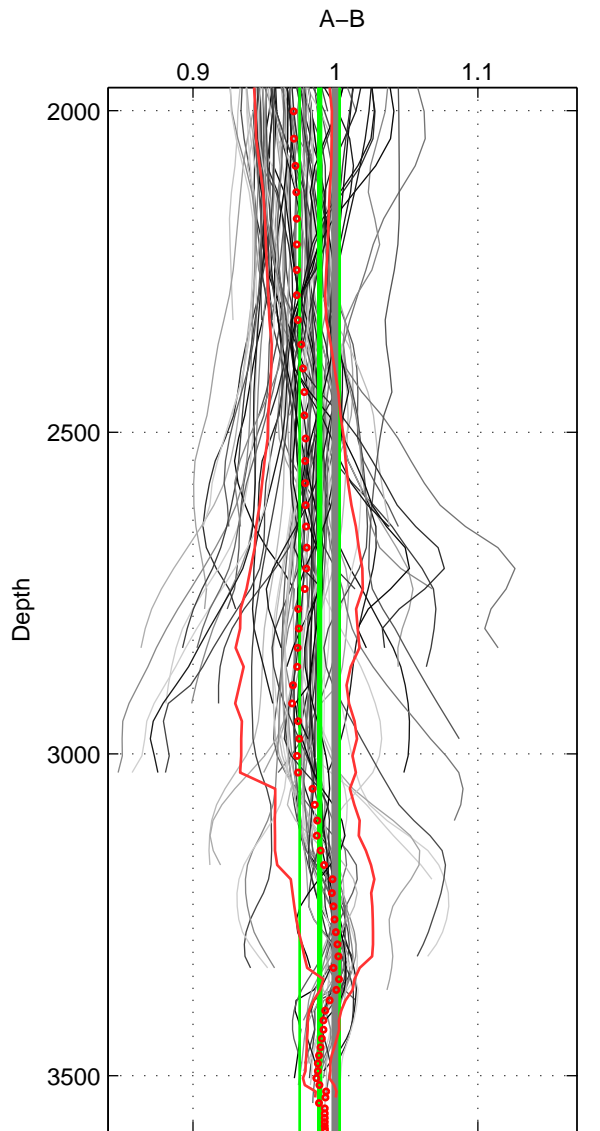

Cruise A (red). Date: Jul 1997 Cruisename: 154-06MT19970707

Cruise B (blue). Date: May 2009 Cruisename: 200-18HU20090517

\*\*\* "Favourite" values are means of spaces 1 2 3.

	Offset	O.StDev	Ratio	R.Stdev	Rating
SIGMA:	-0.342	0.236	0.977	0.015	5
THETA:	-0.279	0.228	0.981	0.015	5
DEPTH:	-0.160	0.200	0.989	0.014	5
FAV. :	-0.260	0.221	0.983	0.015	5

Profiles of A: 16  
 Profiles of B: 17  
 Diff profs : 100  
 WMoffset (A-B): -0.34174  
 WMoffset stdev: 0.23566  
 WMratio (A/B): 0.97746  
 WMratio stdev: 0.015452

Quality (1-5): 5

Profiles of A: 16  
 Profiles of B: 17  
 Diff profs : 100  
 WMoffset (A-B): -0.27948  
 WMoffset stdev: 0.22827  
 WMratio (A/B): 0.98133  
 WMratio stdev: 0.015269

Quality (1-5): 5

Profiles of A: 16  
 Profiles of B: 17  
 Diff profs : 100  
 WMoffset (A-B): -0.16013  
 WMoffset stdev: 0.2005  
 WMratio (A/B): 0.98885  
 WMratio stdev: 0.014015

Quality (1-5): 5