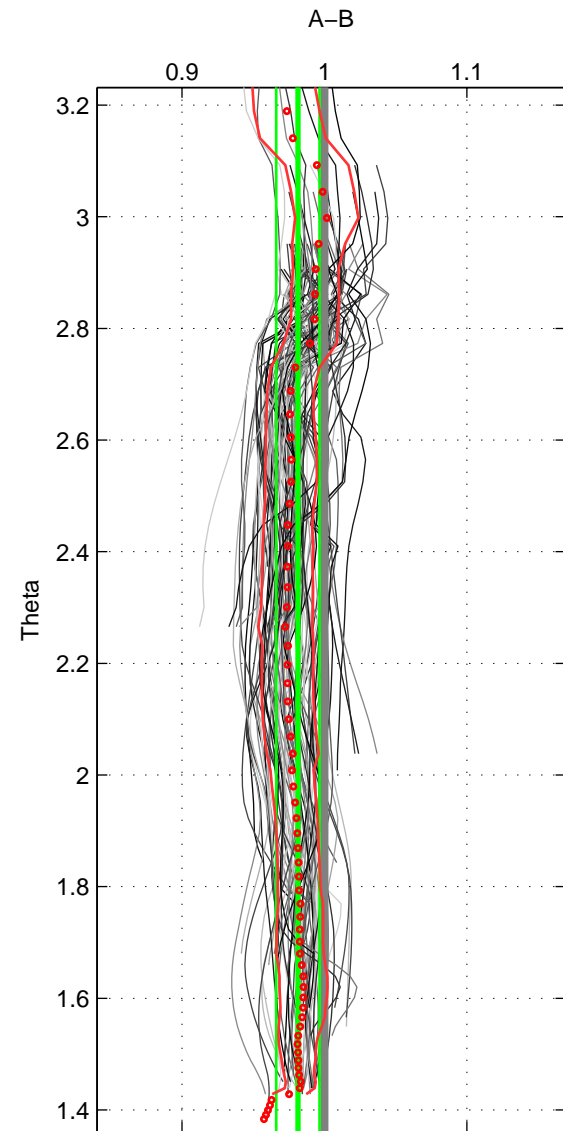

Cruise A (red). Date: Jul 1997 Cruisename: 154-06MT19970707

Cruise B (blue). Date: May 2009 Cruisename: 200-18HU20090517

\*\*\* "Favourite" values are means of spaces 1 2 3.

	Offset	O.StDev	Ratio	R.Stdev	Rating
SIGMA:	-0.342	0.236	0.977	0.015	5
THETA:	-0.279	0.228	0.981	0.015	5
DEPTH:	-0.160	0.200	0.989	0.014	5
FAV. :	-0.260	0.221	0.983	0.015	5

Profiles of A: 16  
 Profiles of B: 17  
 Diff profs : 100  
 WMoffset (A-B): -0.34174  
 WMoffset stdev: 0.23566  
 WMratio (A/B): 0.97746  
 WMratio stdev: 0.015452

Quality (1-5): 5

Profiles of A: 16  
 Profiles of B: 17  
 Diff profs : 100  
 WMoffset (A-B): -0.27948  
 WMoffset stdev: 0.22827  
 WMratio (A/B): 0.98133  
 WMratio stdev: 0.015269

Quality (1-5): 5

Profiles of A: 16  
 Profiles of B: 17  
 Diff profs : 100  
 WMoffset (A-B): -0.16013  
 WMoffset stdev: 0.2005  
 WMratio (A/B): 0.98885  
 WMratio stdev: 0.014015

Quality (1-5): 5