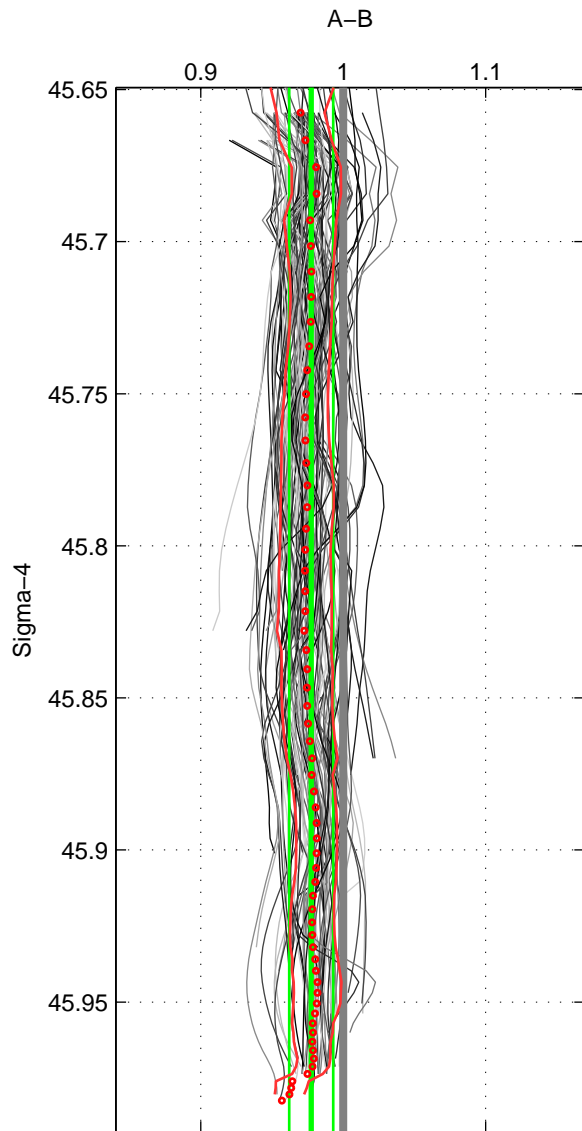

Cruise A (red). Date: Jul 1997 Cruisename: 154-06MT19970707

Cruise B (blue). Date: May 2009 Cruisename: 200-18HU20090517

\*\*\* "Favourite" values are means of spaces 1 2 3.

	Offset	O.StDev	Ratio	R.Stdev	Rating
SIGMA:	-0.342	0.236	0.977	0.015	5
THETA:	-0.279	0.228	0.981	0.015	5
DEPTH:	-0.160	0.200	0.989	0.014	5
FAV. :	-0.260	0.221	0.983	0.015	5

Profiles of A: 16  
 Profiles of B: 17  
 Diff profs : 100  
 WMoffset (A-B): -0.34174  
 WMoffset stdev: 0.23566  
 WMratio (A/B): 0.97746  
 WMratio stdev: 0.015452

Quality (1-5): 5

Profiles of A: 16  
 Profiles of B: 17  
 Diff profs : 100  
 WMoffset (A-B): -0.27948  
 WMoffset stdev: 0.22827  
 WMratio (A/B): 0.98133  
 WMratio stdev: 0.015269

Quality (1-5): 5

Profiles of A: 16  
 Profiles of B: 17  
 Diff profs : 100  
 WMoffset (A-B): -0.16013  
 WMoffset stdev: 0.2005  
 WMratio (A/B): 0.98885  
 WMratio stdev: 0.014015

Quality (1-5): 5