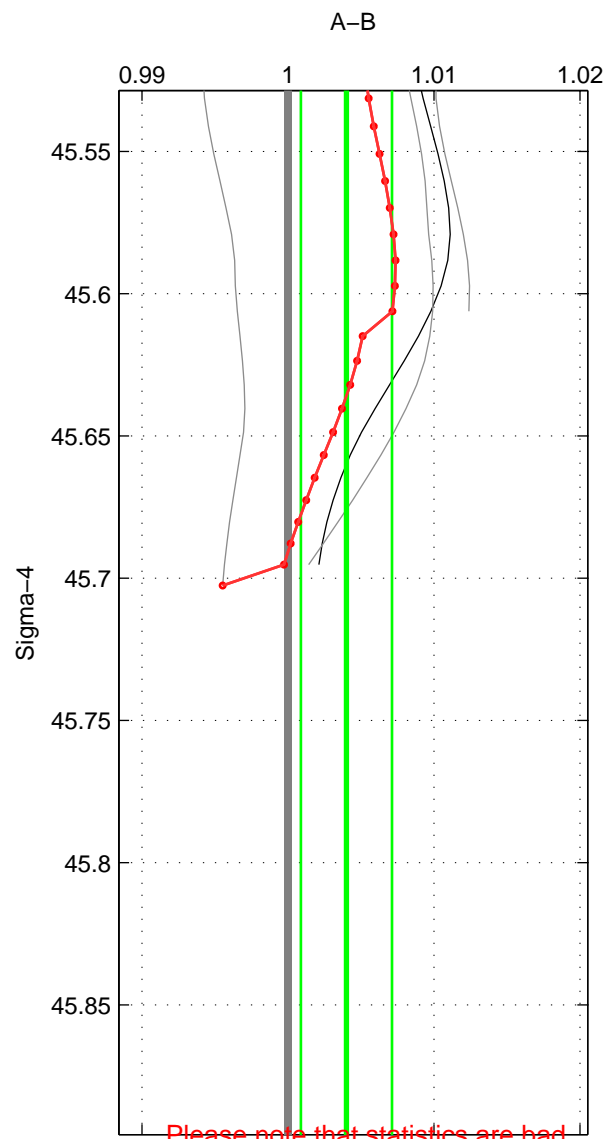

Cruise A (red). Date: Mar 2003 Cruisename: 597-49NZ20030220

Cruise B (blue). Date: Jul 2002 Cruisename: 697-49UP20020620

*** "Favourite" values are those of space 2.

	Offset	O.StDev	Ratio	R.Stdev	Rating
SIGMA:	0.169	0.131	1.004	0.003	3
THETA:	0.238	0.292	1.006	0.007	4
DEPTH:	0.091	0.101	1.002	0.002	3
FAV.:	0.238	0.292	1.006	0.007	4

Please note that statistics are bad.

Profiles of A: 6
 Profiles of B: 4
 Diff profs : 4
 WMoffset (A-B): 0.16863
 WMoffset stdev: 0.13098
 WMratio (A/B): 1.004
 WMratio stdev: 0.0031179

Quality (1-5): 3

Profiles of A: 6
 Profiles of B: 4
 Diff profs : 4
 WMoffset (A-B): 0.23838
 WMoffset stdev: 0.29156
 WMratio (A/B): 1.0057
 WMratio stdev: 0.006935

Quality (1-5): 4

Please note that statistics are bad.

Profiles of A: 6
 Profiles of B: 4
 Diff profs : 4
 WMoffset (A-B): 0.090868
 WMoffset stdev: 0.10093
 WMratio (A/B): 1.0022
 WMratio stdev: 0.0024229

Quality (1-5): 3