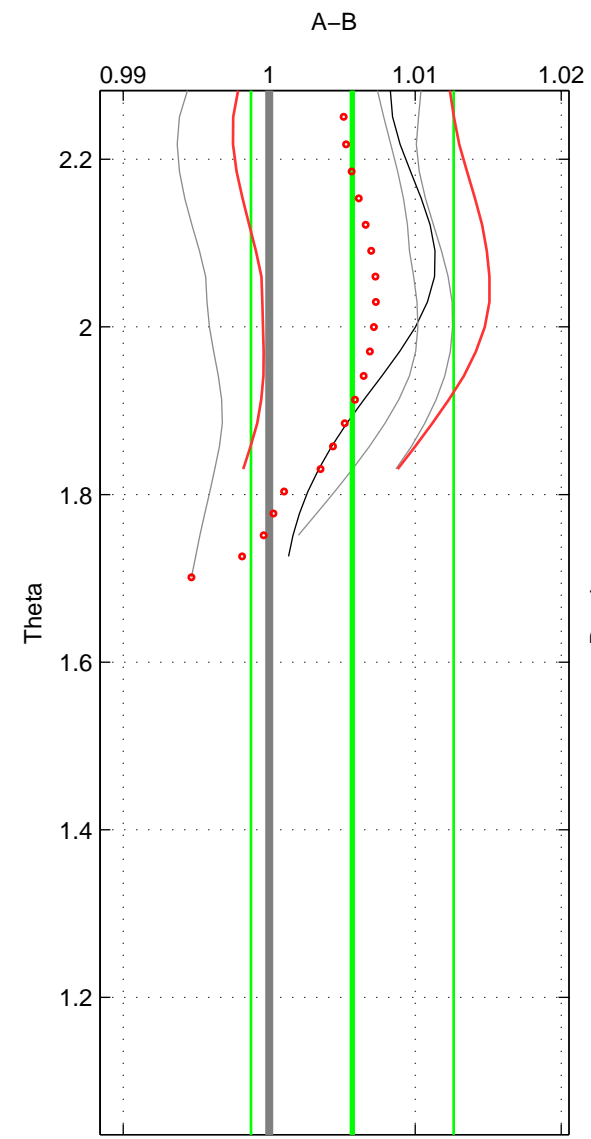

Cruise A (red). Date: Mar 2003 Cruisename: 597-49NZ20030220

Cruise B (blue). Date: Jul 2002 Cruisename: 697-49UP20020620

*** "Favourite" values are those of space 2.

	Offset	O.StDev	Ratio	R.Stdev	Rating
SIGMA:	0.169	0.131	1.004	0.003	3
THETA:	0.238	0.292	1.006	0.007	4
DEPTH:	0.091	0.101	1.002	0.002	3
FAV.:	0.238	0.292	1.006	0.007	4

Please note that statistics are bad.

Profiles of A: 6
 Profiles of B: 4
 Diff profs : 4
 WMoffset (A-B): 0.16863
 WMoffset stdev: 0.13098
 WMratio (A/B): 1.004
 WMratio stdev: 0.0031179

Quality (1-5): 3

Profiles of A: 6
 Profiles of B: 4
 Diff profs : 4
 WMoffset (A-B): 0.23838
 WMoffset stdev: 0.29156
 WMratio (A/B): 1.0057
 WMratio stdev: 0.006935

Quality (1-5): 4

Please note that statistics are bad.

Profiles of A: 6
 Profiles of B: 4
 Diff profs : 4
 WMoffset (A-B): 0.090868
 WMoffset stdev: 0.10093
 WMratio (A/B): 1.0022
 WMratio stdev: 0.0024229

Quality (1-5): 3