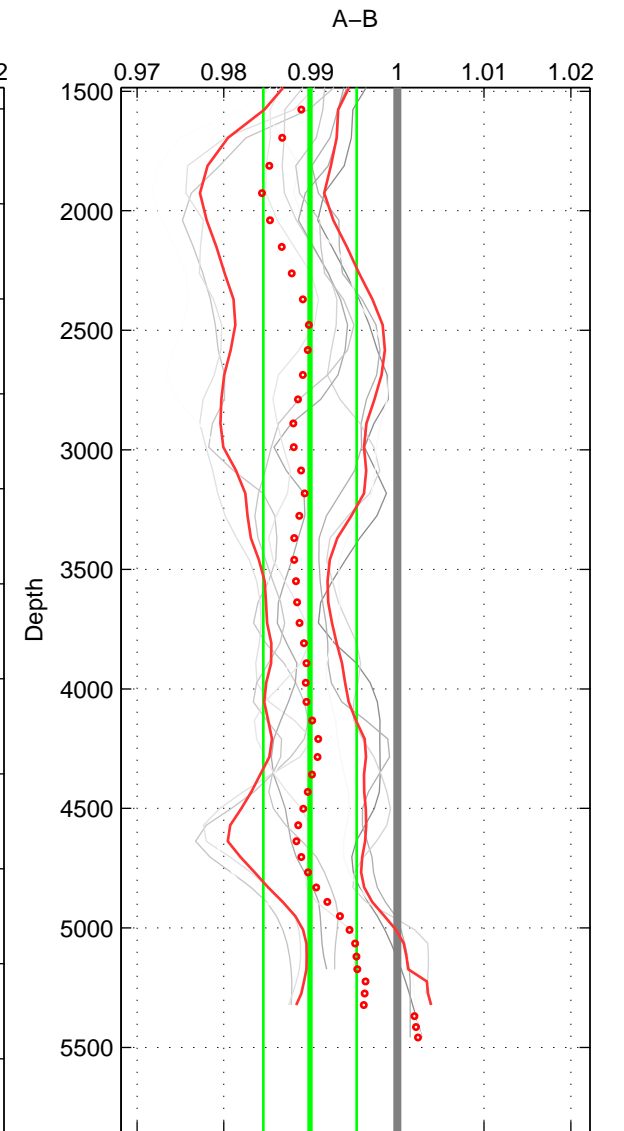

Cruise A (red). Date: Mar 1989 Cruisename: 507-32MW19890206

Cruise B (blue). Date: Dec 2007 Cruisename: 614-49NZ20071122

*** "Favourite" values are means of spaces 1 2 3.

	Offset	O.StDev	Ratio	R.Stdev	Rating
SIGMA:	-0.201	0.084	0.995	0.002	3
THETA:	-0.245	0.199	0.993	0.005	3
DEPTH:	-0.358	0.193	0.990	0.005	3
FAV. :	-0.268	0.159	0.993	0.004	3

Profiles of A: 3
 Profiles of B: 4
 Diff profs : 10
 WMoffset (A-B): -0.2011
 WMoffset stdev: 0.083703
 WMratio (A/B): 0.99482
 WMratio stdev: 0.0021041

Quality (1-5): 3

Profiles of A: 3
 Profiles of B: 4
 Diff profs : 10
 WMoffset (A-B): -0.24489
 WMoffset stdev: 0.19879
 WMratio (A/B): 0.99343
 WMratio stdev: 0.0051533

Quality (1-5): 3

Profiles of A: 3
 Profiles of B: 4
 Diff profs : 10
 WMoffset (A-B): -0.35797
 WMoffset stdev: 0.19346
 WMratio (A/B): 0.98993
 WMratio stdev: 0.0053802

Quality (1-5): 3