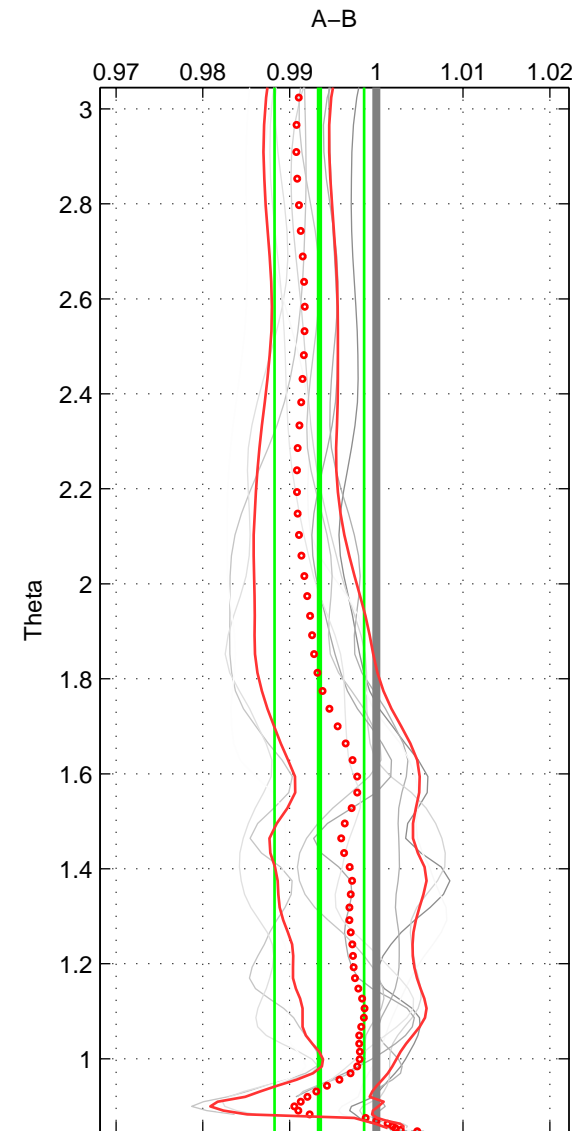

Cruise A (red). Date: Mar 1989 Cruisename: 507-32MW19890206

Cruise B (blue). Date: Dec 2007 Cruisename: 614-49NZ20071122

*** "Favourite" values are means of spaces 1 2 3.

	Offset	O.StDev	Ratio	R.Stdev	Rating
SIGMA:	-0.201	0.084	0.995	0.002	3
THETA:	-0.245	0.199	0.993	0.005	3
DEPTH:	-0.358	0.193	0.990	0.005	3
FAV. :	-0.268	0.159	0.993	0.004	3

Profiles of A: 3
 Profiles of B: 4
 Diff profs : 10
 WMoffset (A-B): -0.2011
 WMoffset stdev: 0.083703
 WMratio (A/B): 0.99482
 WMratio stdev: 0.0021041

Quality (1-5): 3

Profiles of A: 3
 Profiles of B: 4
 Diff profs : 10
 WMoffset (A-B): -0.24489
 WMoffset stdev: 0.19879
 WMratio (A/B): 0.99343
 WMratio stdev: 0.0051533

Quality (1-5): 3

Profiles of A: 3
 Profiles of B: 4
 Diff profs : 10
 WMoffset (A-B): -0.35797
 WMoffset stdev: 0.19346
 WMratio (A/B): 0.98993
 WMratio stdev: 0.0053802

Quality (1-5): 3