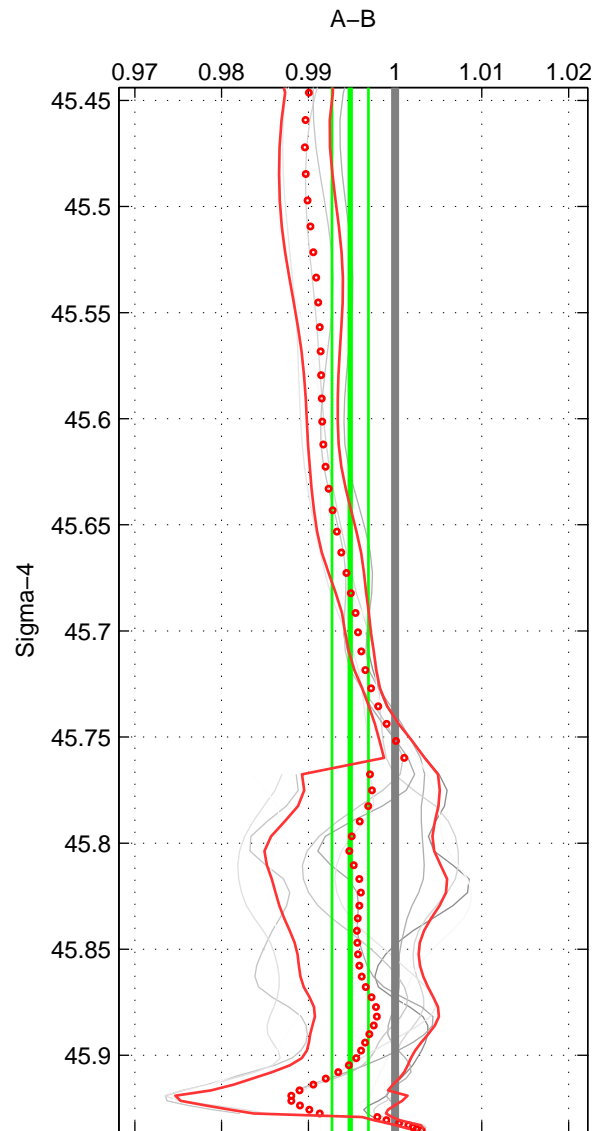

Cruise A (red). Date: Mar 1989 Cruisename: 507-32MW19890206

Cruise B (blue). Date: Dec 2007 Cruisename: 614-49NZ20071122

*** "Favourite" values are means of spaces 1 2 3.

	Offset	O.StDev	Ratio	R.Stdev	Rating
SIGMA:	-0.201	0.084	0.995	0.002	3
THETA:	-0.245	0.199	0.993	0.005	3
DEPTH:	-0.358	0.193	0.990	0.005	3
FAV. :	-0.268	0.159	0.993	0.004	3

Profiles of A: 3
 Profiles of B: 4
 Diff profs : 10
 WMoffset (A-B): -0.2011
 WMoffset stdev: 0.083703
 WMratio (A/B): 0.99482
 WMratio stdev: 0.0021041

Quality (1-5): 3

Profiles of A: 3
 Profiles of B: 4
 Diff profs : 10
 WMoffset (A-B): -0.24489
 WMoffset stdev: 0.19879
 WMratio (A/B): 0.99343
 WMratio stdev: 0.0051533

Quality (1-5): 3

Profiles of A: 3
 Profiles of B: 4
 Diff profs : 10
 WMoffset (A-B): -0.35797
 WMoffset stdev: 0.19346
 WMratio (A/B): 0.98993
 WMratio stdev: 0.0053802

Quality (1-5): 3