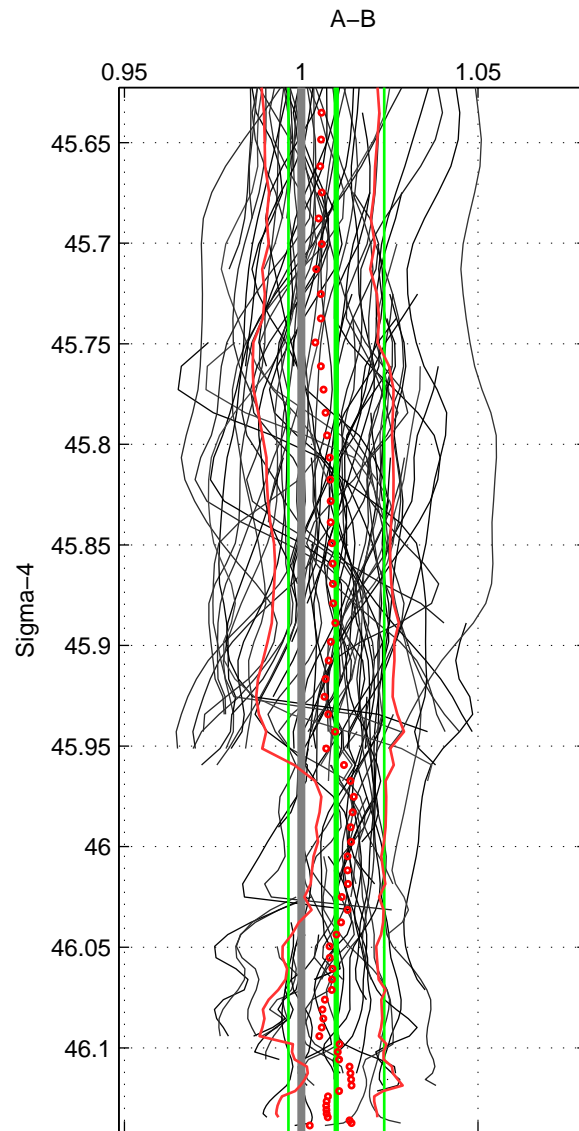

Cruise A (red). Date: Apr 2008 Cruisename: 339-09AR20080322

Cruise B (blue). Date: Jan 2011 Cruisename: 340-09AR20110104

*** "Favourite" values are means of spaces 1 2 3.

	Offset	O.StDev	Ratio	R.Stdev	Rating
SIGMA:	0.312	0.427	1.010	0.014	5
THETA:	0.319	0.418	1.010	0.013	5
DEPTH:	0.396	0.503	1.013	0.016	5
FAV.:	0.342	0.449	1.011	0.014	5

Profiles of A: 56
 Profiles of B: 45
 Diff profs : 95
 WMoffset (A-B): 0.31222
 WMoffset stdev: 0.42733
 WMratio (A/B): 1.0099
 WMratio stdev: 0.013527

Quality (1-5): 5

Profiles of A: 56
 Profiles of B: 45
 Diff profs : 95
 WMoffset (A-B): 0.31889
 WMoffset stdev: 0.41765
 WMratio (A/B): 1.0101
 WMratio stdev: 0.013202

Quality (1-5): 5

Profiles of A: 56
 Profiles of B: 45
 Diff profs : 95
 WMoffset (A-B): 0.39628
 WMoffset stdev: 0.50289
 WMratio (A/B): 1.0126
 WMratio stdev: 0.015884

Quality (1-5): 5