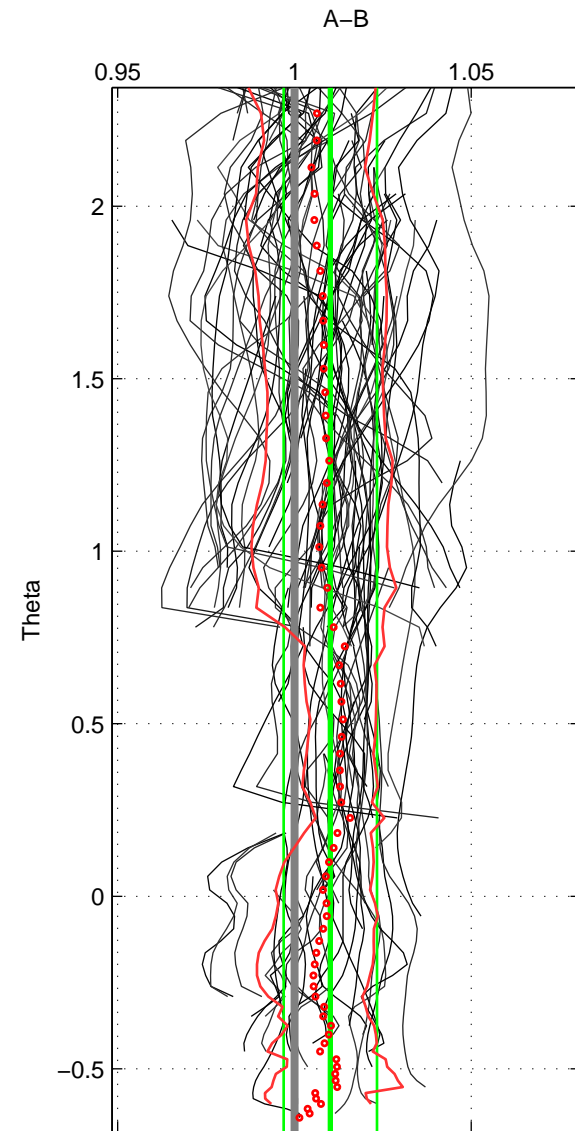

Cruise A (red). Date: Apr 2008 Cruisename: 339-09AR20080322

Cruise B (blue). Date: Jan 2011 Cruisename: 340-09AR20110104

*** "Favourite" values are means of spaces 1 2 3.

	Offset	O.StDev	Ratio	R.Stdev	Rating
SIGMA:	0.312	0.427	1.010	0.014	5
THETA:	0.319	0.418	1.010	0.013	5
DEPTH:	0.396	0.503	1.013	0.016	5
FAV.:	0.342	0.449	1.011	0.014	5

Profiles of A: 56
 Profiles of B: 45
 Diff profs : 95
 WMoffset (A-B): 0.31222
 WMoffset stdev: 0.42733
 WMratio (A/B): 1.0099
 WMratio stdev: 0.013527

Quality (1-5): 5

Profiles of A: 56
 Profiles of B: 45
 Diff profs : 95
 WMoffset (A-B): 0.31889
 WMoffset stdev: 0.41765
 WMratio (A/B): 1.0101
 WMratio stdev: 0.013202

Quality (1-5): 5

Profiles of A: 56
 Profiles of B: 45
 Diff profs : 95
 WMoffset (A-B): 0.39628
 WMoffset stdev: 0.50289
 WMratio (A/B): 1.0126
 WMratio stdev: 0.015884

Quality (1-5): 5