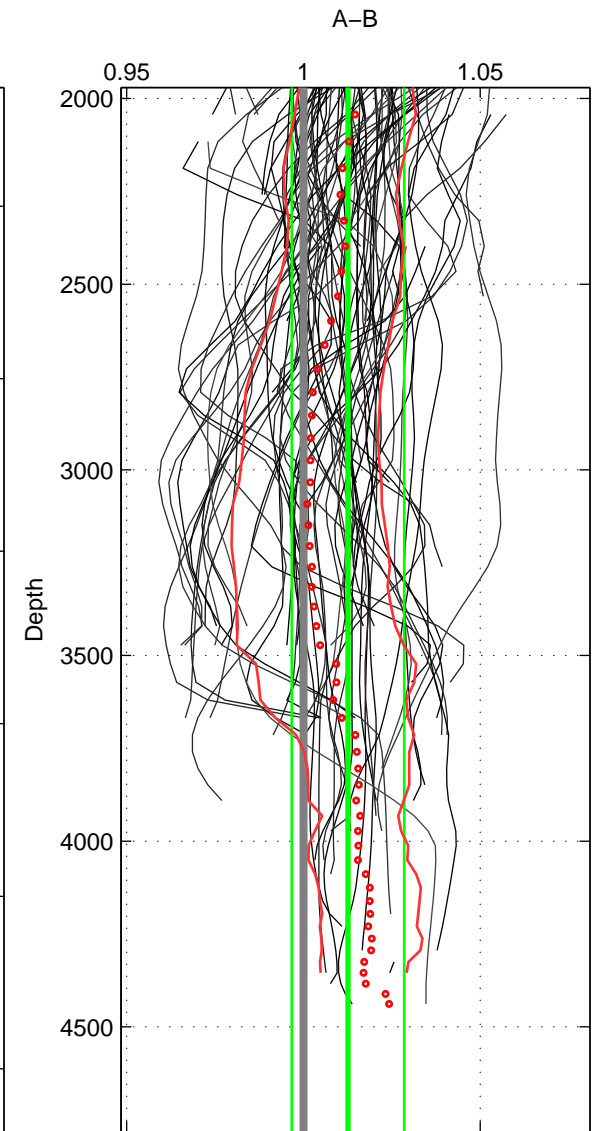

Cruise A (red). Date: Apr 2008 Cruisename: 339-09AR20080322

Cruise B (blue). Date: Jan 2011 Cruisename: 340-09AR20110104

*** "Favourite" values are means of spaces 1 2 3.

	Offset	O.StDev	Ratio	R.Stdev	Rating
SIGMA:	0.312	0.427	1.010	0.014	5
THETA:	0.319	0.418	1.010	0.013	5
DEPTH:	0.396	0.503	1.013	0.016	5
FAV.:	0.342	0.449	1.011	0.014	5

Profiles of A: 56
 Profiles of B: 45
 Diff profs : 95
 WMoffset (A-B): 0.31222
 WMoffset stdev: 0.42733
 WMratio (A/B): 1.0099
 WMratio stdev: 0.013527

Quality (1-5): 5

Profiles of A: 56
 Profiles of B: 45
 Diff profs : 95
 WMoffset (A-B): 0.31889
 WMoffset stdev: 0.41765
 WMratio (A/B): 1.0101
 WMratio stdev: 0.013202

Quality (1-5): 5

Profiles of A: 56
 Profiles of B: 45
 Diff profs : 95
 WMoffset (A-B): 0.39628
 WMoffset stdev: 0.50289
 WMratio (A/B): 1.0126
 WMratio stdev: 0.015884

Quality (1-5): 5