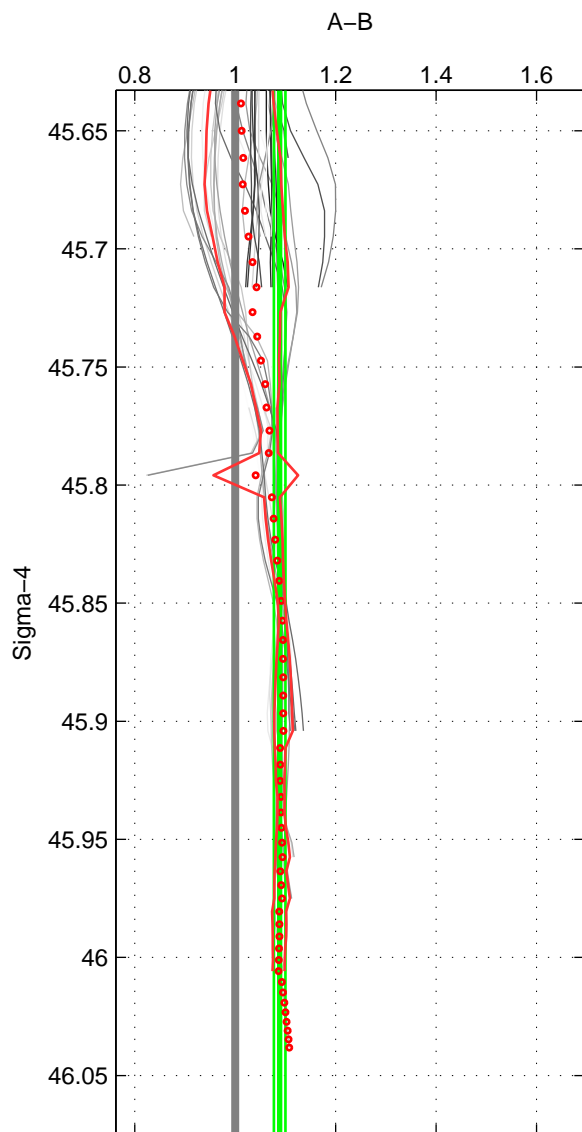

Cruise A (red). Date: Jan 1993 Cruisename: 144-06MT19921227

Cruise B (blue). Date: Apr 1995 Cruisename: 320-74JC19950320

*** "Favourite" values are means of spaces 1 2 3.

	Offset	O.StDev	Ratio	R.Stdev	Rating
SIGMA:	2.132	0.265	1.088	0.012	5
THETA:	1.925	0.336	1.076	0.014	5
DEPTH:	1.760	0.459	1.081	0.022	5
FAV.:	1.939	0.353	1.082	0.016	5

Profiles of A: 8
 Profiles of B: 11
 Diff profs: 46
 WMoffset (A-B): 2.1324
 WMoffset stdev: 0.26546
 WMratio (A/B): 1.0883
 WMratio stdev: 0.01151

Quality (1-5): 5

Profiles of A: 9
 Profiles of B: 11
 Diff profs: 55
 WMoffset (A-B): 1.9254
 WMoffset stdev: 0.33554
 WMratio (A/B): 1.0764
 WMratio stdev: 0.013521

Quality (1-5): 5

Profiles of A: 10
 Profiles of B: 11
 Diff profs: 62
 WMoffset (A-B): 1.7598
 WMoffset stdev: 0.45866
 WMratio (A/B): 1.0813
 WMratio stdev: 0.021893

Quality (1-5): 5