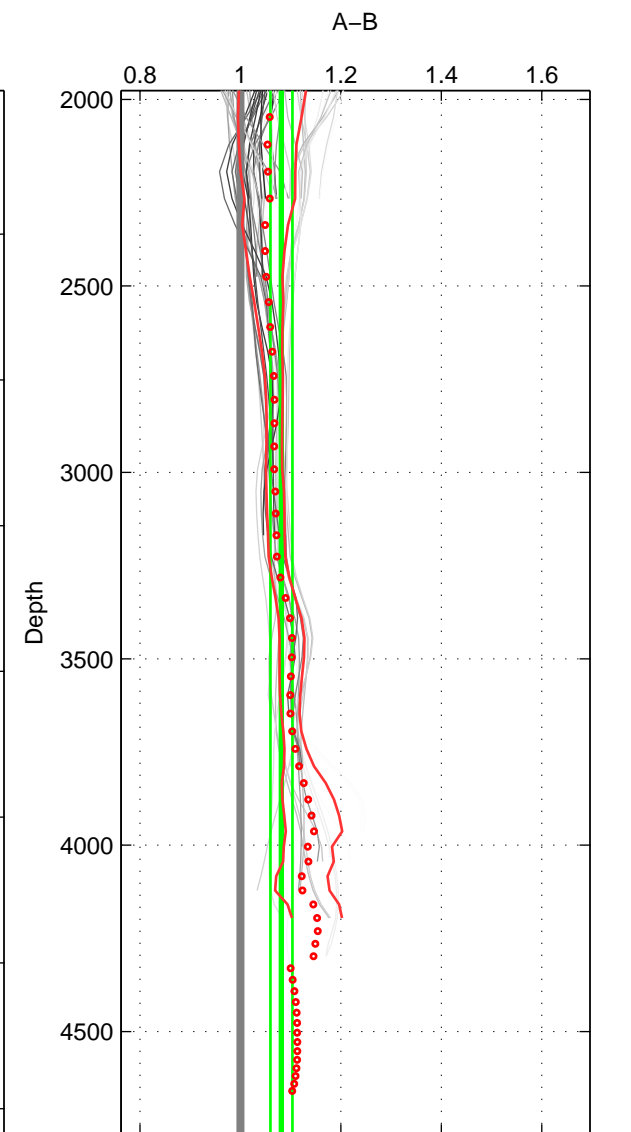

Cruise A (red). Date: Jan 1993 Cruisename: 144-06MT19921227

Cruise B (blue). Date: Apr 1995 Cruisename: 320-74JC19950320

*** "Favourite" values are means of spaces 1 2 3.

	Offset	O.StDev	Ratio	R.Stdev	Rating
SIGMA:	2.132	0.265	1.088	0.012	5
THETA:	1.925	0.336	1.076	0.014	5
DEPTH:	1.760	0.459	1.081	0.022	5
FAV.:	1.939	0.353	1.082	0.016	5

Profiles of A: 8
 Profiles of B: 11
 Diff profs: 46
 WMoffset (A-B): 2.1324
 WMoffset stdev: 0.26546
 WMratio (A/B): 1.0883
 WMratio stdev: 0.01151

Quality (1-5): 5

Profiles of A: 9
 Profiles of B: 11
 Diff profs: 55
 WMoffset (A-B): 1.9254
 WMoffset stdev: 0.33554
 WMratio (A/B): 1.0764
 WMratio stdev: 0.013521

Quality (1-5): 5

Profiles of A: 10
 Profiles of B: 11
 Diff profs: 62
 WMoffset (A-B): 1.7598
 WMoffset stdev: 0.45866
 WMratio (A/B): 1.0813
 WMratio stdev: 0.021893

Quality (1-5): 5