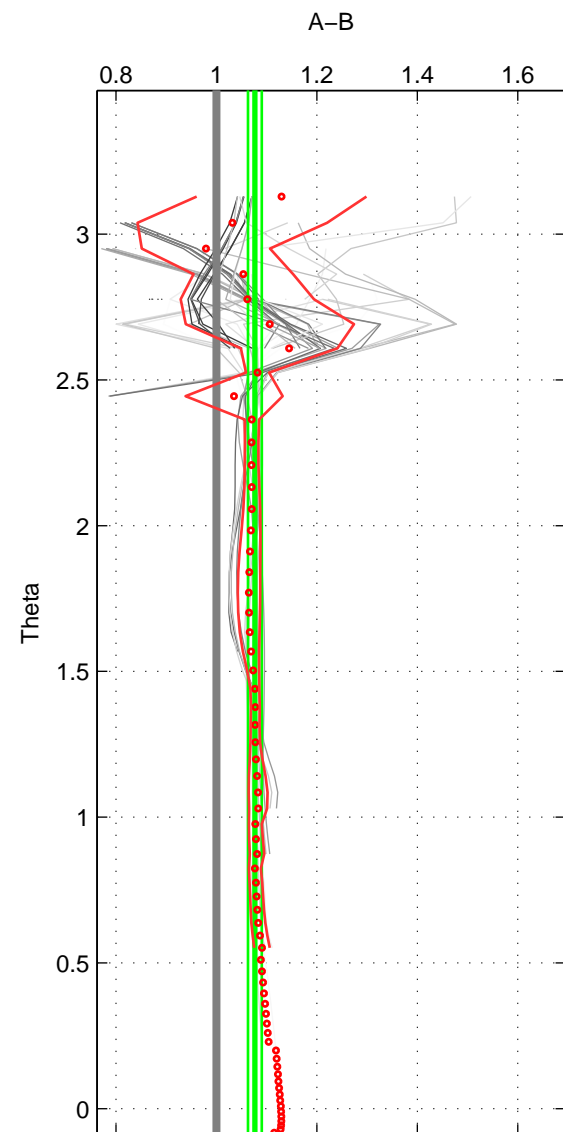

Cruise A (red). Date: Jan 1993 Cruisename: 144-06MT19921227

Cruise B (blue). Date: Apr 1995 Cruisename: 320-74JC19950320

*** "Favourite" values are means of spaces 1 2 3.

	Offset	O.StDev	Ratio	R.Stdev	Rating
SIGMA:	2.132	0.265	1.088	0.012	5
THETA:	1.925	0.336	1.076	0.014	5
DEPTH:	1.760	0.459	1.081	0.022	5
FAV.:	1.939	0.353	1.082	0.016	5

Profiles of A: 8
 Profiles of B: 11
 Diff profs: 46
 WMoffset (A-B): 2.1324
 WMoffset stdev: 0.26546
 WMratio (A/B): 1.0883
 WMratio stdev: 0.01151

Quality (1-5): 5

Profiles of A: 9
 Profiles of B: 11
 Diff profs: 55
 WMoffset (A-B): 1.9254
 WMoffset stdev: 0.33554
 WMratio (A/B): 1.0764
 WMratio stdev: 0.013521

Quality (1-5): 5

Profiles of A: 10
 Profiles of B: 11
 Diff profs: 62
 WMoffset (A-B): 1.7598
 WMoffset stdev: 0.45866
 WMratio (A/B): 1.0813
 WMratio stdev: 0.021893

Quality (1-5): 5