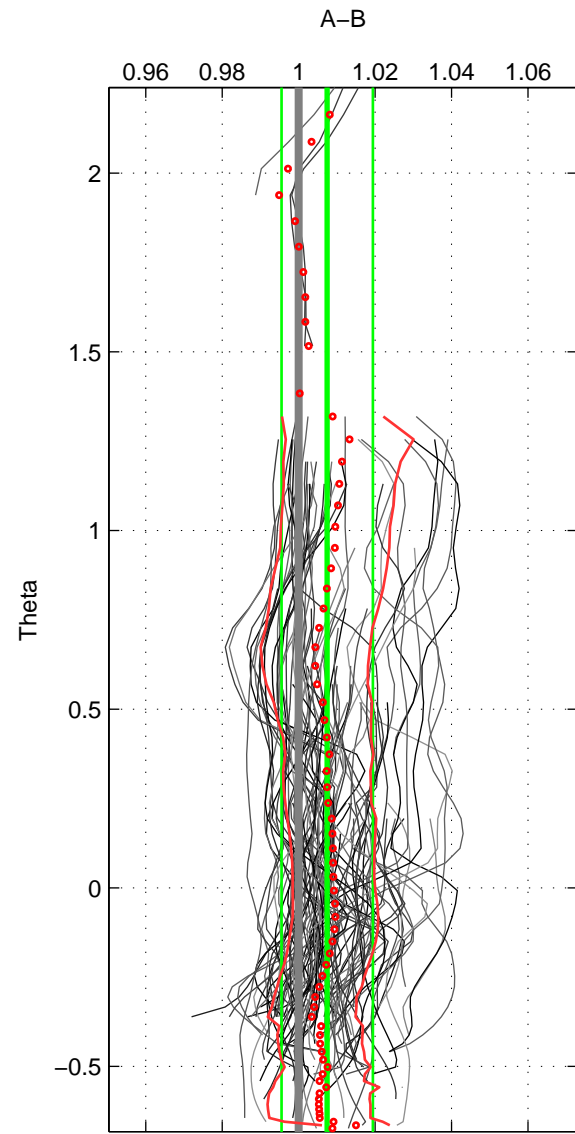

Cruise A (red). Date: Jan 2008 Cruisename: 338-09AR20071216
 Cruise B (blue). Date: Jan 2011 Cruisename: 340-09AR20110104

*** "Favourite" values are means of spaces 1 2 3.

	Offset	O.StDev	Ratio	R.Stdev	Rating
SIGMA:	0.256	0.385	1.008	0.012	5
THETA:	0.236	0.377	1.007	0.012	5
DEPTH:	0.244	0.449	1.008	0.014	5
FAV.:	0.245	0.404	1.008	0.013	5

Profiles of A: 25
 Profiles of B: 26
 Diff profs : 95
 WMoffset (A-B): 0.2561
 WMoffset stdev: 0.38545
 WMratio (A/B): 1.0081
 WMratio stdev: 0.012202

Quality (1-5): 5

Profiles of A: 25
 Profiles of B: 26
 Diff profs : 96
 WMoffset (A-B): 0.23566
 WMoffset stdev: 0.37725
 WMratio (A/B): 1.0075
 WMratio stdev: 0.011941

Quality (1-5): 5

Profiles of A: 25
 Profiles of B: 26
 Diff profs : 99
 WMoffset (A-B): 0.24401
 WMoffset stdev: 0.4487
 WMratio (A/B): 1.0077
 WMratio stdev: 0.014109

Quality (1-5): 5