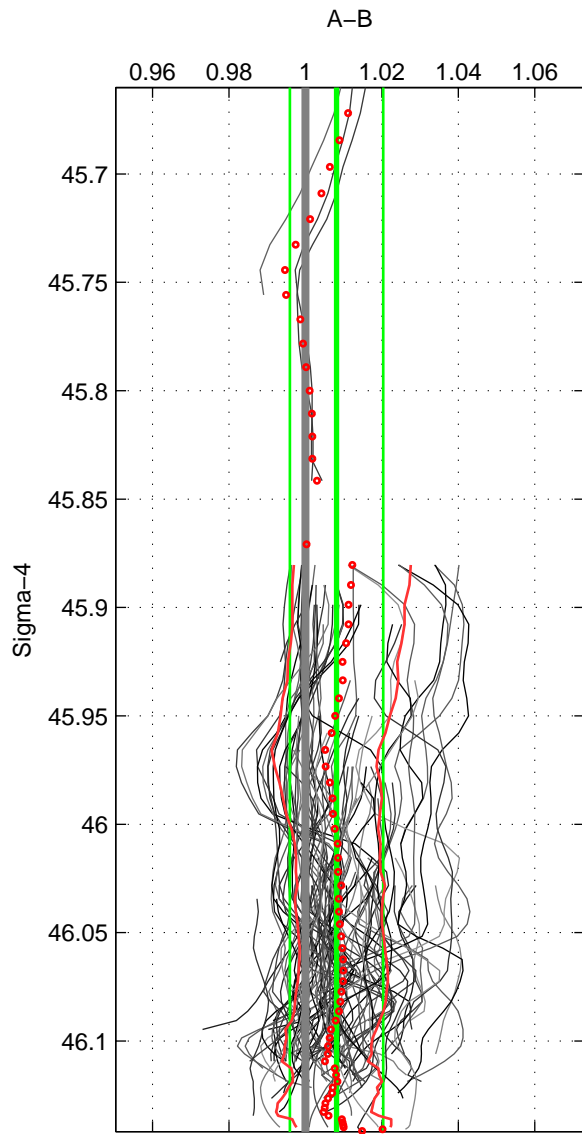

Cruise A (red). Date: Jan 2008 Cruisename: 338-09AR20071216
 Cruise B (blue). Date: Jan 2011 Cruisename: 340-09AR20110104

*** "Favourite" values are means of spaces 1 2 3.

	Offset	O.StDev	Ratio	R.Stdev	Rating
SIGMA:	0.256	0.385	1.008	0.012	5
THETA:	0.236	0.377	1.007	0.012	5
DEPTH:	0.244	0.449	1.008	0.014	5
FAV.:	0.245	0.404	1.008	0.013	5

Profiles of A: 25
 Profiles of B: 26
 Diff profs : 95
 WMoffset (A-B): 0.2561
 WMoffset stdev: 0.38545
 WMratio (A/B): 1.0081
 WMratio stdev: 0.012202

Quality (1-5): 5

Profiles of A: 25
 Profiles of B: 26
 Diff profs : 96
 WMoffset (A-B): 0.23566
 WMoffset stdev: 0.37725
 WMratio (A/B): 1.0075
 WMratio stdev: 0.011941

Quality (1-5): 5

Profiles of A: 25
 Profiles of B: 26
 Diff profs : 99
 WMoffset (A-B): 0.24401
 WMoffset stdev: 0.4487
 WMratio (A/B): 1.0077
 WMratio stdev: 0.014109

Quality (1-5): 5