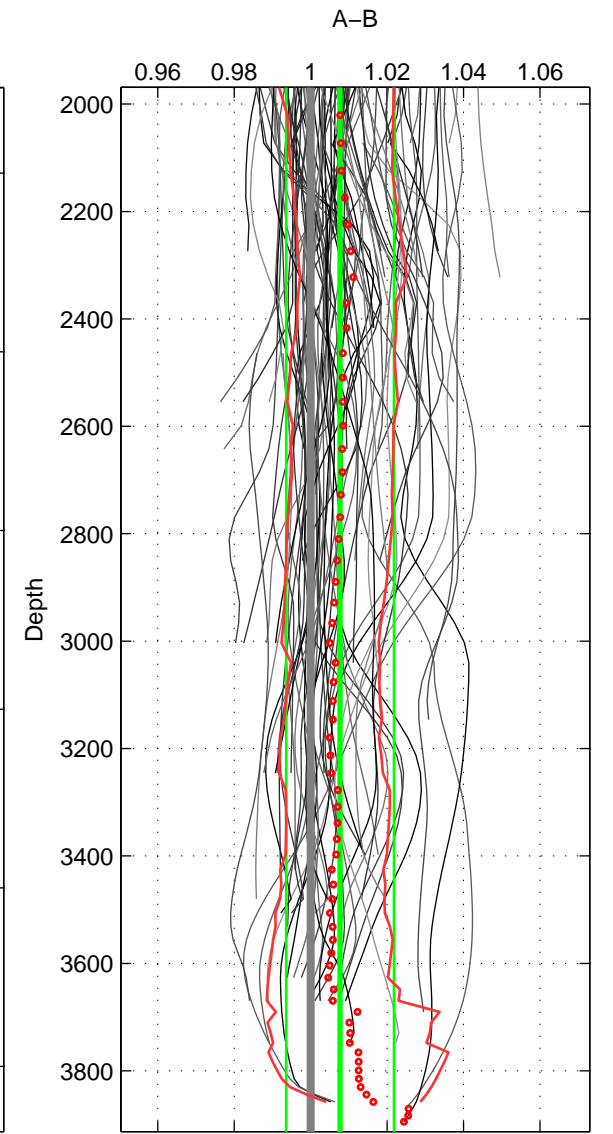

Cruise A (red). Date: Jan 2008 Cruisename: 338-09AR20071216
 Cruise B (blue). Date: Jan 2011 Cruisename: 340-09AR20110104

*** "Favourite" values are means of spaces 1 2 3.

	Offset	O.StDev	Ratio	R.Stdev	Rating
SIGMA:	0.256	0.385	1.008	0.012	5
THETA:	0.236	0.377	1.007	0.012	5
DEPTH:	0.244	0.449	1.008	0.014	5
FAV.:	0.245	0.404	1.008	0.013	5

Profiles of A: 25
 Profiles of B: 26
 Diff profs : 95
 WMoffset (A-B): 0.2561
 WMoffset stdev: 0.38545
 WMratio (A/B): 1.0081
 WMratio stdev: 0.012202

Quality (1-5): 5

Profiles of A: 25
 Profiles of B: 26
 Diff profs : 96
 WMoffset (A-B): 0.23566
 WMoffset stdev: 0.37725
 WMratio (A/B): 1.0075
 WMratio stdev: 0.011941

Quality (1-5): 5

Profiles of A: 25
 Profiles of B: 26
 Diff profs : 99
 WMoffset (A-B): 0.24401
 WMoffset stdev: 0.4487
 WMratio (A/B): 1.0077
 WMratio stdev: 0.014109

Quality (1-5): 5