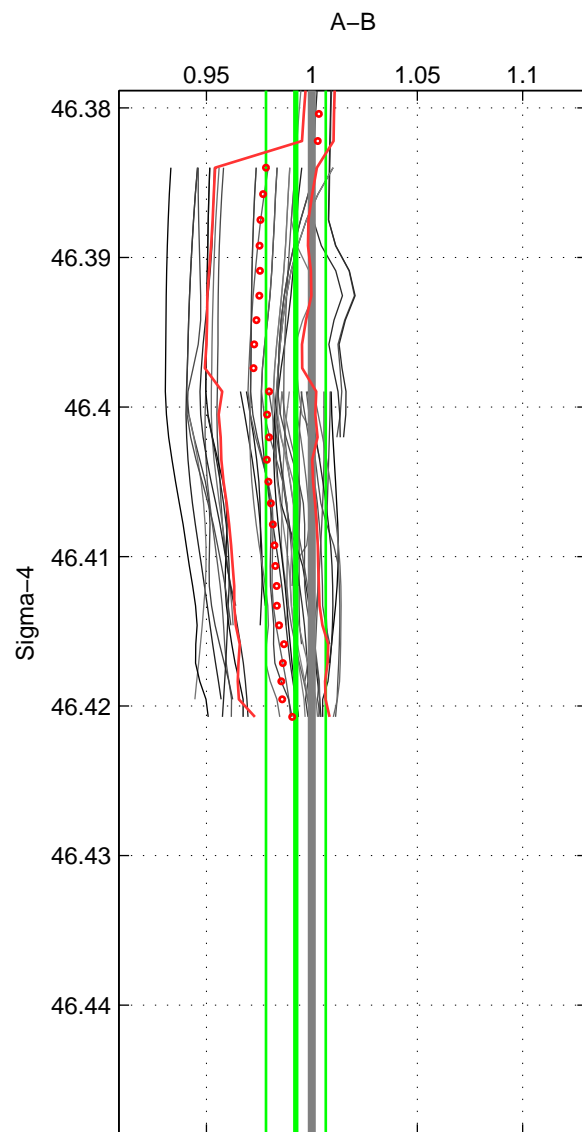

Cruise A (red). Date: Aug 1993 Cruisename: 87-58JH19930730

Cruise B (blue). Date: May 1997 Cruisename: 96-58JH19970414

*** "Favourite" values are means of spaces 1 2 3.

	Offset	O.StDev	Ratio	R.Stdev	Rating
SIGMA:	-0.112	0.211	0.992	0.014	5
THETA:	-0.226	0.344	0.985	0.023	5
DEPTH:	-0.095	0.262	0.994	0.017	5
FAV.:	-0.145	0.272	0.990	0.018	5

Profiles of A: 8
 Profiles of B: 30
 Diff profs : 44
 WMoffset (A-B): -0.11239
 WMoffset stdev: 0.21098
 WMratio (A/B): 0.9924
 WMratio stdev: 0.01417

Quality (1-5): 5

Profiles of A: 8
 Profiles of B: 30
 Diff profs : 44
 WMoffset (A-B): -0.22573
 WMoffset stdev: 0.34386
 WMratio (A/B): 0.98501
 WMratio stdev: 0.022967

Quality (1-5): 5

Profiles of A: 8
 Profiles of B: 30
 Diff profs : 44
 WMoffset (A-B): -0.095403
 WMoffset stdev: 0.26195
 WMratio (A/B): 0.99382
 WMratio stdev: 0.017361

Quality (1-5): 5