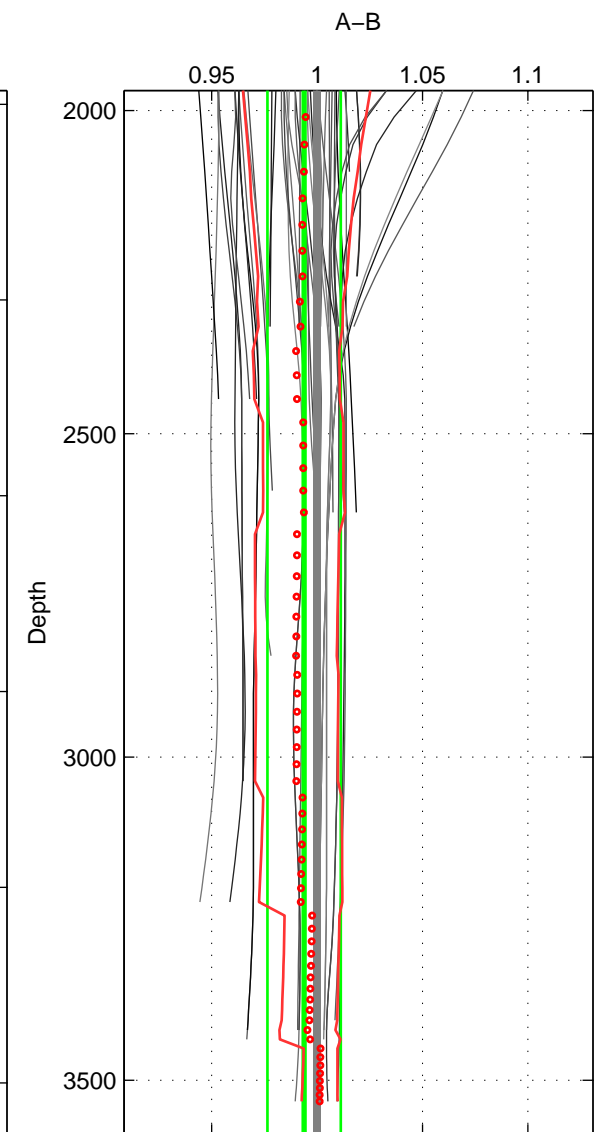

Cruise A (red). Date: Aug 1993 Cruisename: 87-58JH19930730

Cruise B (blue). Date: May 1997 Cruisename: 96-58JH19970414

*** "Favourite" values are means of spaces 1 2 3.

	Offset	O.StDev	Ratio	R.Stdev	Rating
SIGMA:	-0.112	0.211	0.992	0.014	5
THETA:	-0.226	0.344	0.985	0.023	5
DEPTH:	-0.095	0.262	0.994	0.017	5
FAV.:	-0.145	0.272	0.990	0.018	5

Profiles of A: 8
 Profiles of B: 30
 Diff profs : 44
 WMoffset (A-B): -0.11239
 WMoffset stdev: 0.21098
 WMratio (A/B): 0.9924
 WMratio stdev: 0.01417

Quality (1-5): 5

Profiles of A: 8
 Profiles of B: 30
 Diff profs : 44
 WMoffset (A-B): -0.22573
 WMoffset stdev: 0.34386
 WMratio (A/B): 0.98501
 WMratio stdev: 0.022967

Quality (1-5): 5

Profiles of A: 8
 Profiles of B: 30
 Diff profs : 44
 WMoffset (A-B): -0.095403
 WMoffset stdev: 0.26195
 WMratio (A/B): 0.99382
 WMratio stdev: 0.017361

Quality (1-5): 5