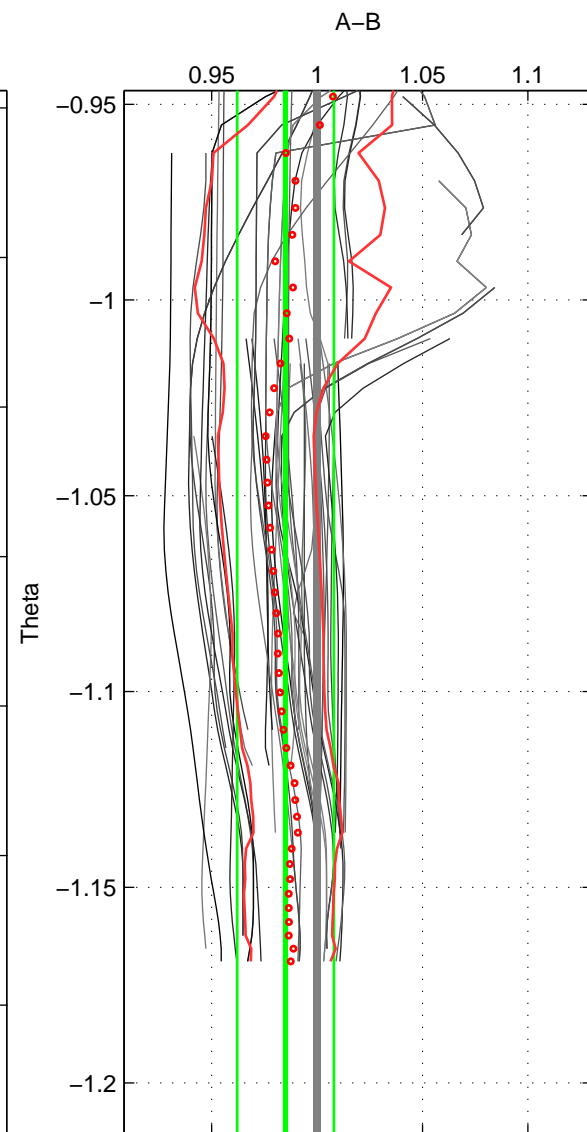

Cruise A (red). Date: Aug 1993 Cruisename: 87-58JH19930730

Cruise B (blue). Date: May 1997 Cruisename: 96-58JH19970414

*** "Favourite" values are means of spaces 1 2 3.

	Offset	O.StDev	Ratio	R.Stdev	Rating
SIGMA:	-0.112	0.211	0.992	0.014	5
THETA:	-0.226	0.344	0.985	0.023	5
DEPTH:	-0.095	0.262	0.994	0.017	5
FAV.:	-0.145	0.272	0.990	0.018	5

Profiles of A: 8
 Profiles of B: 30
 Diff profs : 44
 WMoffset (A-B): -0.11239
 WMoffset stdev: 0.21098
 WMratio (A/B): 0.9924
 WMratio stdev: 0.01417

Quality (1-5): 5

Profiles of A: 8
 Profiles of B: 30
 Diff profs : 44
 WMoffset (A-B): -0.22573
 WMoffset stdev: 0.34386
 WMratio (A/B): 0.98501
 WMratio stdev: 0.022967

Quality (1-5): 5

Profiles of A: 8
 Profiles of B: 30
 Diff profs : 44
 WMoffset (A-B): -0.095403
 WMoffset stdev: 0.26195
 WMratio (A/B): 0.99382
 WMratio stdev: 0.017361

Quality (1-5): 5