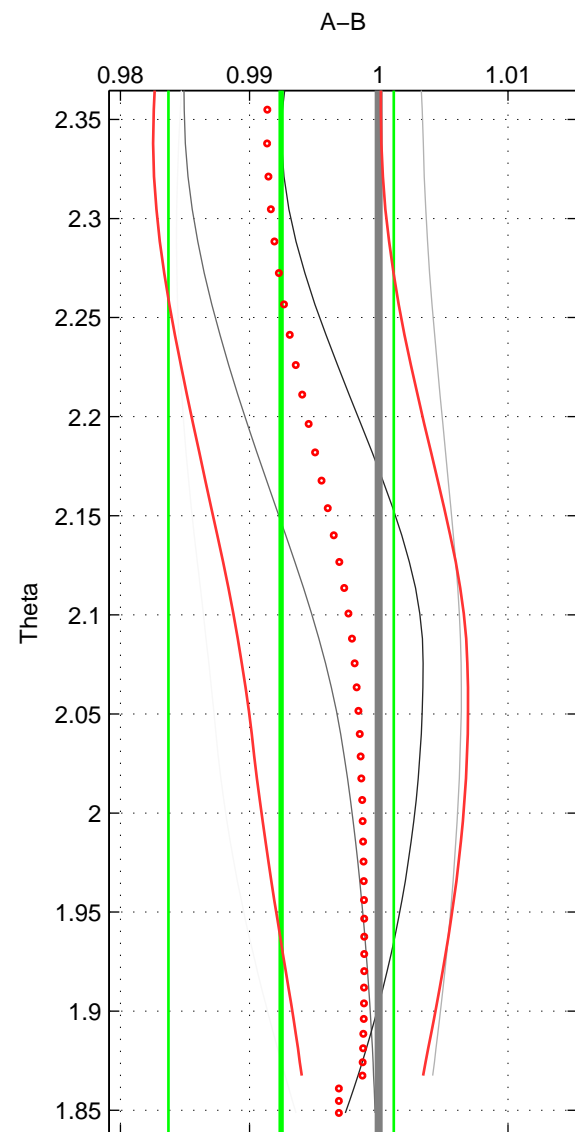

Cruise A (red). Date: Jul 2005 Cruisename: 669-49UF20050615

Cruise B (blue). Date: Nov 2007 Cruisename: 675-49UF20071023

*** "Favourite" values are means of spaces 1 2.

	Offset	O.StDev	Ratio	R.Stdev	Rating
SIGMA:	-0.307	0.295	0.992	0.007	2
THETA:	-0.306	0.353	0.992	0.009	2
DEPTH:	0.071	0.076	1.002	0.002	1
FAV.:	-0.306	0.324	0.992	0.008	2

Profiles of A: 2
 Profiles of B: 4
 Diff profs : 4
 WMoffset (A-B): -0.30699
 WMoffset stdev: 0.29517
 WMratio (A/B): 0.99242
 WMratio stdev: 0.0072884

Quality (1-5): 2

Profiles of A: 2
 Profiles of B: 4
 Diff profs : 4
 WMoffset (A-B): -0.30586
 WMoffset stdev: 0.35254
 WMratio (A/B): 0.99244
 WMratio stdev: 0.0087244

Quality (1-5): 2

Profiles of A: 2
 Profiles of B: 4
 Diff profs : 4
 WMoffset (A-B): 0.071422
 WMoffset stdev: 0.07649
 WMratio (A/B): 1.0019
 WMratio stdev: 0.001961

Quality (1-5): 1