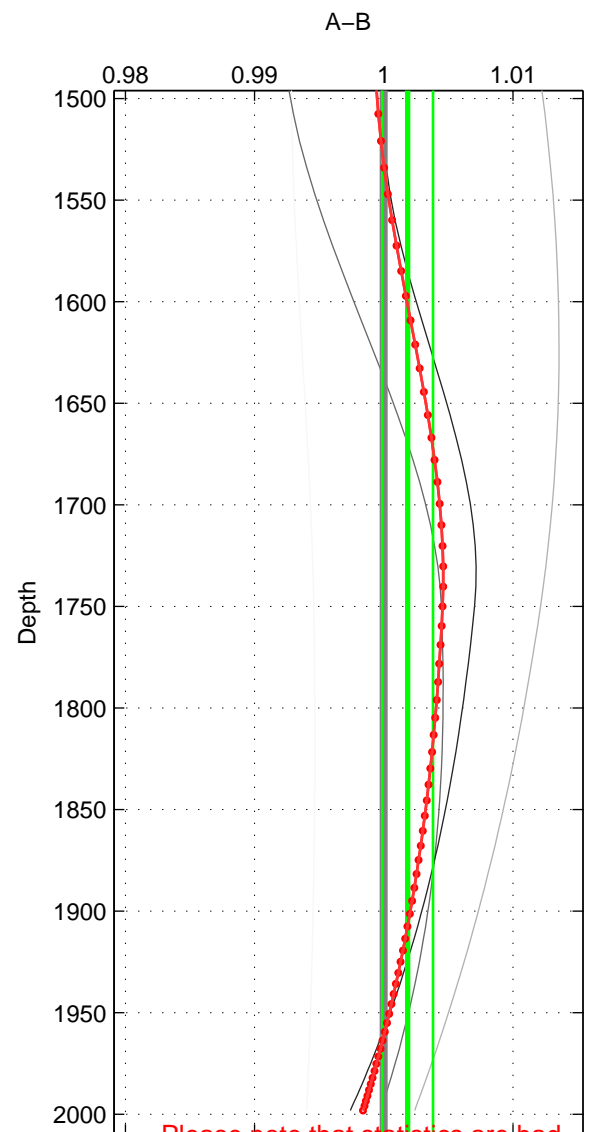

Cruise A (red). Date: Jul 2005 Cruisename: 669-49UF20050615

Cruise B (blue). Date: Nov 2007 Cruisename: 675-49UF20071023

*** "Favourite" values are means of spaces 1 2.

	Offset	O.StDev	Ratio	R.Stdev	Rating
SIGMA:	-0.307	0.295	0.992	0.007	2
THETA:	-0.306	0.353	0.992	0.009	2
DEPTH:	0.071	0.076	1.002	0.002	1
FAV.:	-0.306	0.324	0.992	0.008	2

Profiles of A: 2
 Profiles of B: 4
 Diff profs : 4
 WMoffset (A-B): -0.30699
 WMoffset stdev: 0.29517
 WMratio (A/B): 0.99242
 WMratio stdev: 0.0072884

Quality (1-5): 2

Profiles of A: 2
 Profiles of B: 4
 Diff profs : 4
 WMoffset (A-B): -0.30586
 WMoffset stdev: 0.35254
 WMratio (A/B): 0.99244
 WMratio stdev: 0.0087244

Quality (1-5): 2

Profiles of A: 2
 Profiles of B: 4
 Diff profs : 4
 WMoffset (A-B): 0.071422
 WMoffset stdev: 0.07649
 WMratio (A/B): 1.0019
 WMratio stdev: 0.001961

Quality (1-5): 1