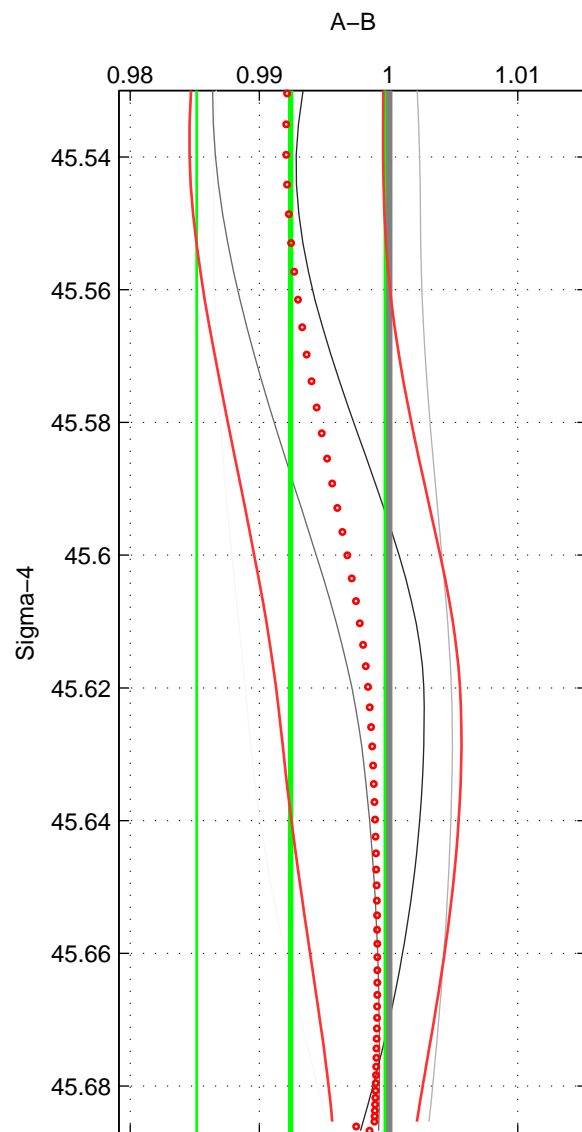

Cruise A (red). Date: Jul 2005 Cruisename: 669-49UF20050615

Cruise B (blue). Date: Nov 2007 Cruisename: 675-49UF20071023

*** "Favourite" values are means of spaces 1 2.

	Offset	O.StDev	Ratio	R.Stdev	Rating
SIGMA:	-0.307	0.295	0.992	0.007	2
THETA:	-0.306	0.353	0.992	0.009	2
DEPTH:	0.071	0.076	1.002	0.002	1
FAV.:	-0.306	0.324	0.992	0.008	2

Profiles of A: 2
 Profiles of B: 4
 Diff profs : 4
 WMoffset (A-B): -0.30699
 WMoffset stdev: 0.29517
 WMratio (A/B): 0.99242
 WMratio stdev: 0.0072884

Quality (1-5): 2

Profiles of A: 2
 Profiles of B: 4
 Diff profs : 4
 WMoffset (A-B): -0.30586
 WMoffset stdev: 0.35254
 WMratio (A/B): 0.99244
 WMratio stdev: 0.0087244

Quality (1-5): 2

Profiles of A: 2
 Profiles of B: 4
 Diff profs : 4
 WMoffset (A-B): 0.071422
 WMoffset stdev: 0.07649
 WMratio (A/B): 1.0019
 WMratio stdev: 0.001961

Quality (1-5): 1