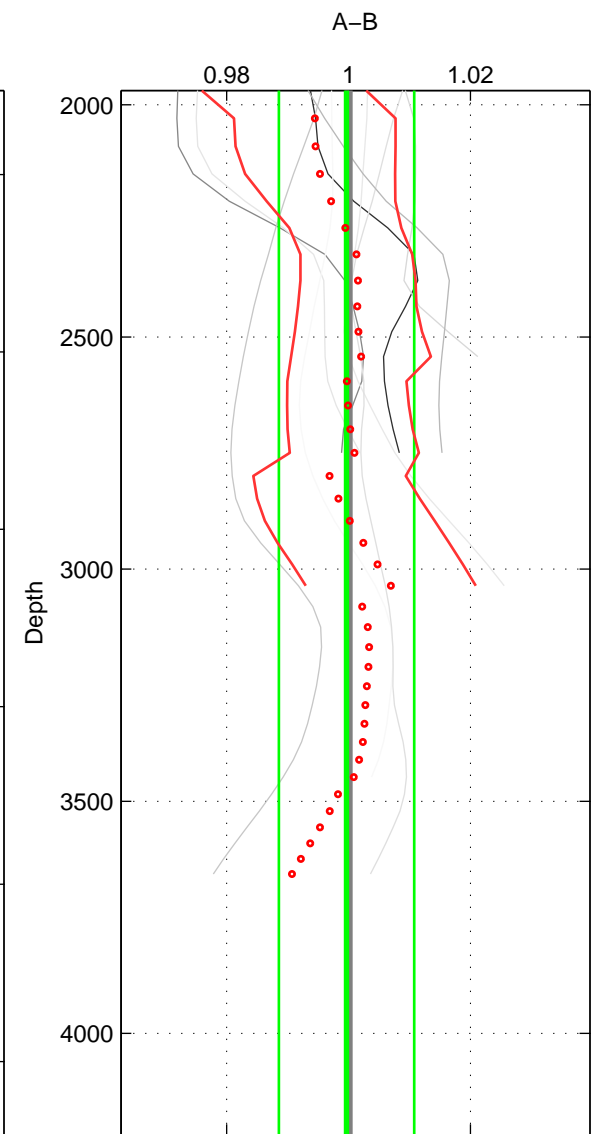

Cruise A (red). Date: Oct 1991 Cruisename: 330-09AR19910925  
 Cruise B (blue). Date: Jan 2008 Cruisename: 338-09AR20071216

\*\*\* "Favourite" values are means of spaces 1 2 3.

	Offset	O.StDev	Ratio	R.Stdev	Rating
SIGMA:	-0.007	0.238	1.000	0.007	3
THETA:	-0.013	0.236	1.000	0.007	3
DEPTH:	-0.013	0.356	1.000	0.011	3
FAV. :	-0.011	0.277	1.000	0.009	3

Profiles of A: 8  
 Profiles of B: 8  
 Diff profs : 14  
 WMoffset (A-B): -0.006526  
 WMoffset stdev: 0.23761  
 WMratio (A/B): 0.99978  
 WMratio stdev: 0.0073983

Quality (1-5): 3

Profiles of A: 8  
 Profiles of B: 7  
 Diff profs : 13  
 WMoffset (A-B): -0.012994  
 WMoffset stdev: 0.23627  
 WMratio (A/B): 0.9996  
 WMratio stdev: 0.0073522

Quality (1-5): 3

Profiles of A: 8  
 Profiles of B: 8  
 Diff profs : 13  
 WMoffset (A-B): -0.012701  
 WMoffset stdev: 0.35638  
 WMratio (A/B): 0.99967  
 WMratio stdev: 0.01111

Quality (1-5): 3