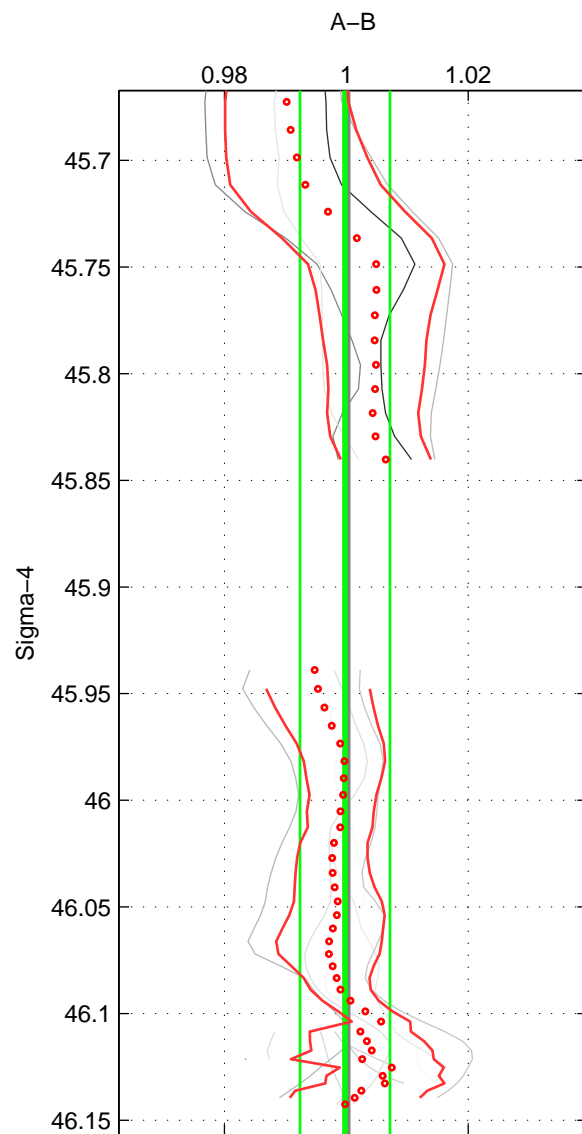

Cruise A (red). Date: Oct 1991 Cruisename: 330-09AR19910925  
 Cruise B (blue). Date: Jan 2008 Cruisename: 338-09AR20071216

\*\*\* "Favourite" values are means of spaces 1 2 3.

	Offset	O.StDev	Ratio	R.Stdev	Rating
SIGMA:	-0.007	0.238	1.000	0.007	3
THETA:	-0.013	0.236	1.000	0.007	3
DEPTH:	-0.013	0.356	1.000	0.011	3
FAV. :	-0.011	0.277	1.000	0.009	3

Profiles of A: 8  
 Profiles of B: 8  
 Diff profs : 14  
 WMoffset (A-B): -0.006526  
 WMoffset stdev: 0.23761  
 WMratio (A/B): 0.99978  
 WMratio stdev: 0.0073983

Quality (1-5): 3

Profiles of A: 8  
 Profiles of B: 7  
 Diff profs : 13  
 WMoffset (A-B): -0.012994  
 WMoffset stdev: 0.23627  
 WMratio (A/B): 0.9996  
 WMratio stdev: 0.0073522

Quality (1-5): 3

Profiles of A: 8  
 Profiles of B: 8  
 Diff profs : 13  
 WMoffset (A-B): -0.012701  
 WMoffset stdev: 0.35638  
 WMratio (A/B): 0.99967  
 WMratio stdev: 0.01111

Quality (1-5): 3