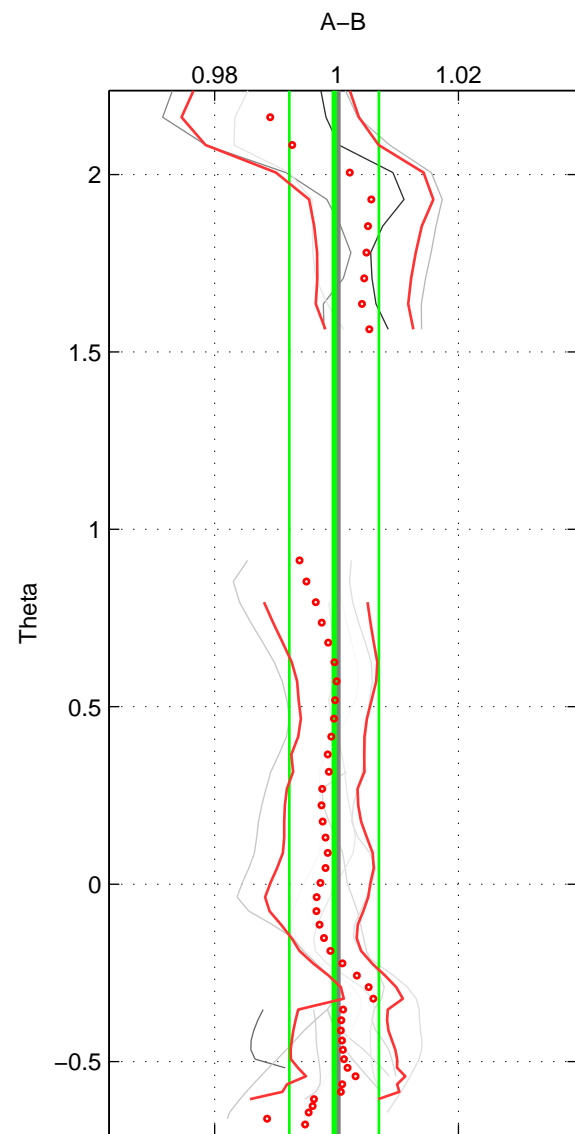

Cruise A (red). Date: Oct 1991 Cruisename: 330-09AR19910925  
 Cruise B (blue). Date: Jan 2008 Cruisename: 338-09AR20071216

\*\*\* "Favourite" values are means of spaces 1 2 3.

	Offset	O.StDev	Ratio	R.Stdev	Rating
SIGMA:	-0.007	0.238	1.000	0.007	3
THETA:	-0.013	0.236	1.000	0.007	3
DEPTH:	-0.013	0.356	1.000	0.011	3
FAV. :	-0.011	0.277	1.000	0.009	3

Profiles of A: 8  
 Profiles of B: 8  
 Diff profs : 14  
 WMoffset (A-B): -0.006526  
 WMoffset stdev: 0.23761  
 WMratio (A/B): 0.99978  
 WMratio stdev: 0.0073983

Quality (1-5): 3

Profiles of A: 8  
 Profiles of B: 7  
 Diff profs : 13  
 WMoffset (A-B): -0.012994  
 WMoffset stdev: 0.23627  
 WMratio (A/B): 0.9996  
 WMratio stdev: 0.0073522

Quality (1-5): 3

Profiles of A: 8  
 Profiles of B: 8  
 Diff profs : 13  
 WMoffset (A-B): -0.012701  
 WMoffset stdev: 0.35638  
 WMratio (A/B): 0.99967  
 WMratio stdev: 0.01111

Quality (1-5): 3