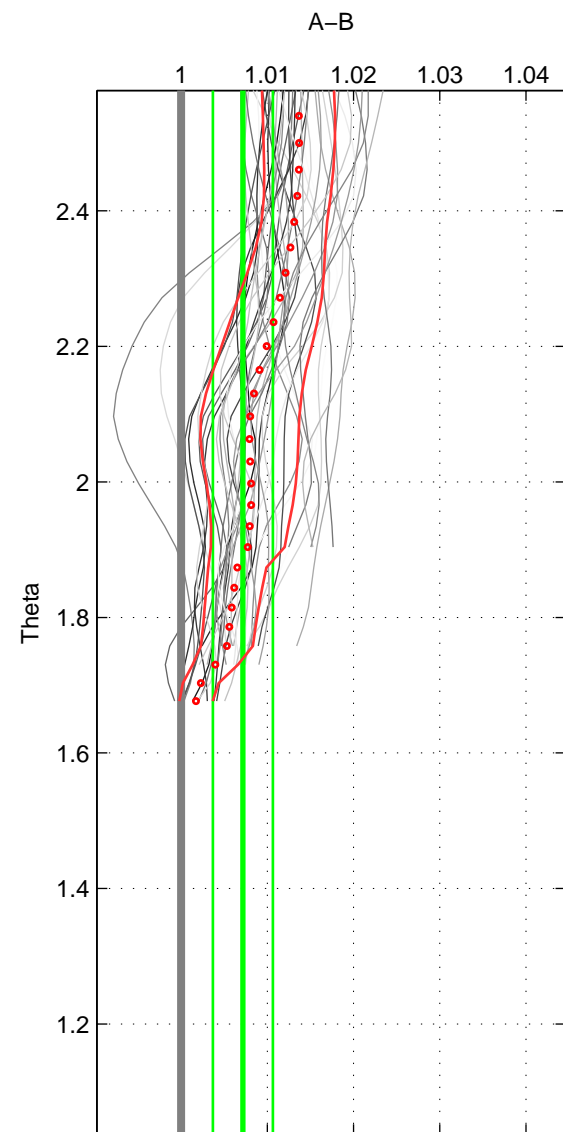

Cruise A (red). Date: Jun 2005 Cruisename: 605-49NZ20050525
 Cruise B (blue). Date: May 2002 Cruisename: 696-49UP20020424

*** "Favourite" values are means of spaces 1 2.

	Offset	O.StDev	Ratio	R.Stdev	Rating
SIGMA:	0.326	0.146	1.008	0.004	5
THETA:	0.292	0.141	1.007	0.003	5
DEPTH:	0.696	0.115	1.017	0.003	3
FAV.:	0.309	0.144	1.008	0.004	5

Profiles of A: 21
 Profiles of B: 4
 Diff profs : 37
 WMoffset (A-B): 0.326
 WMoffset stdev: 0.14641
 WMratio (A/B): 1.008
 WMratio stdev: 0.0035838

Quality (1-5): 5

Profiles of A: 21
 Profiles of B: 4
 Diff profs : 37
 WMoffset (A-B): 0.29171
 WMoffset stdev: 0.14146
 WMratio (A/B): 1.0072
 WMratio stdev: 0.0034733

Quality (1-5): 5

Profiles of A: 21
 Profiles of B: 4
 Diff profs : 37
 WMoffset (A-B): 0.69553
 WMoffset stdev: 0.11533
 WMratio (A/B): 1.0169
 WMratio stdev: 0.0030022

Quality (1-5): 3

Please note that statistics are bad.