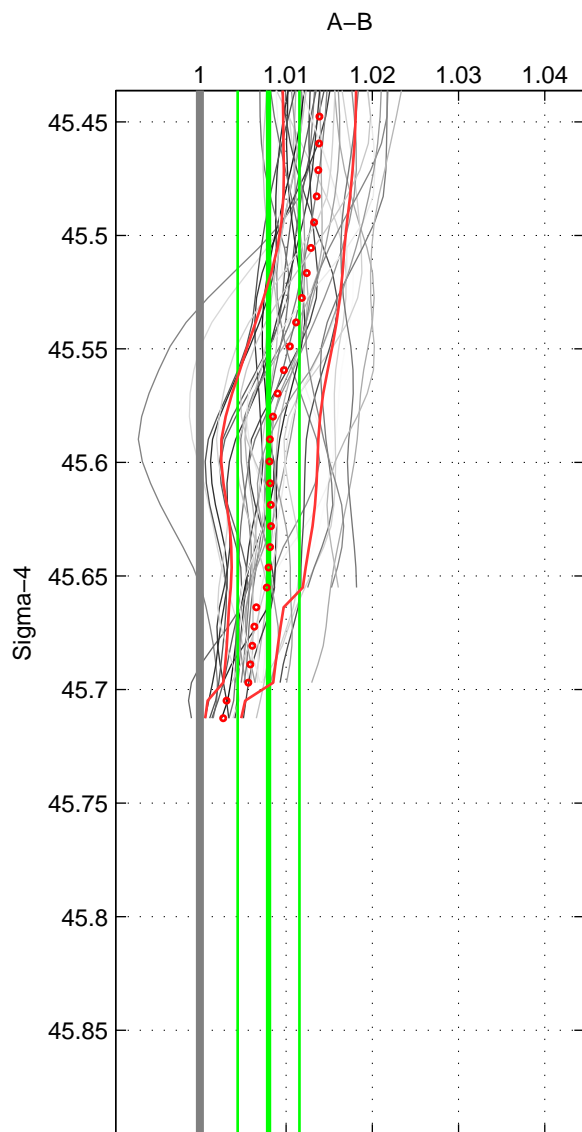

Cruise A (red). Date: Jun 2005 Cruisename: 605-49NZ20050525
 Cruise B (blue). Date: May 2002 Cruisename: 696-49UP20020424

*** "Favourite" values are means of spaces 1 2.

	Offset	O.StDev	Ratio	R.Stdev	Rating
SIGMA:	0.326	0.146	1.008	0.004	5
THETA:	0.292	0.141	1.007	0.003	5
DEPTH:	0.696	0.115	1.017	0.003	3
FAV.:	0.309	0.144	1.008	0.004	5

Profiles of A: 21
 Profiles of B: 4
 Diff profs : 37
 WMoffset (A-B): 0.326
 WMoffset stdev: 0.14641
 WMratio (A/B): 1.008
 WMratio stdev: 0.0035838

Quality (1-5): 5

Profiles of A: 21
 Profiles of B: 4
 Diff profs : 37
 WMoffset (A-B): 0.29171
 WMoffset stdev: 0.14146
 WMratio (A/B): 1.0072
 WMratio stdev: 0.0034733

Quality (1-5): 5

Profiles of A: 21
 Profiles of B: 4
 Diff profs : 37
 WMoffset (A-B): 0.69553
 WMoffset stdev: 0.11533
 WMratio (A/B): 1.0169
 WMratio stdev: 0.0030022

Quality (1-5): 3

Please note that statistics are bad.