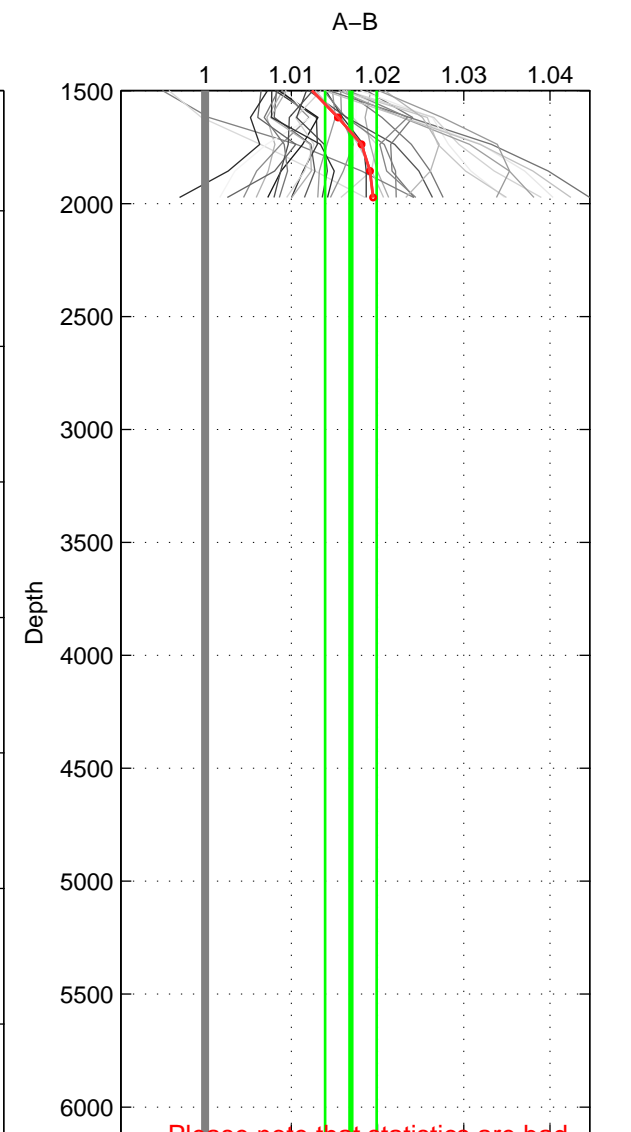

Cruise A (red). Date: Jun 2005 Cruisename: 605-49NZ20050525
 Cruise B (blue). Date: May 2002 Cruisename: 696-49UP20020424

*** "Favourite" values are means of spaces 1 2.

	Offset	O.StDev	Ratio	R.Stdev	Rating
SIGMA:	0.326	0.146	1.008	0.004	5
THETA:	0.292	0.141	1.007	0.003	5
DEPTH:	0.696	0.115	1.017	0.003	3
FAV.:	0.309	0.144	1.008	0.004	5

Profiles of A: 21
 Profiles of B: 4
 Diff profs : 37
 WMoffset (A-B): 0.326
 WMoffset stdev: 0.14641
 WMratio (A/B): 1.008
 WMratio stdev: 0.0035838

Quality (1-5): 5

Profiles of A: 21
 Profiles of B: 4
 Diff profs : 37
 WMoffset (A-B): 0.29171
 WMoffset stdev: 0.14146
 WMratio (A/B): 1.0072
 WMratio stdev: 0.0034733

Quality (1-5): 5

Profiles of A: 21
 Profiles of B: 4
 Diff profs : 37
 WMoffset (A-B): 0.69553
 WMoffset stdev: 0.11533
 WMratio (A/B): 1.0169
 WMratio stdev: 0.0030022

Quality (1-5): 3

Please note that statistics are bad.