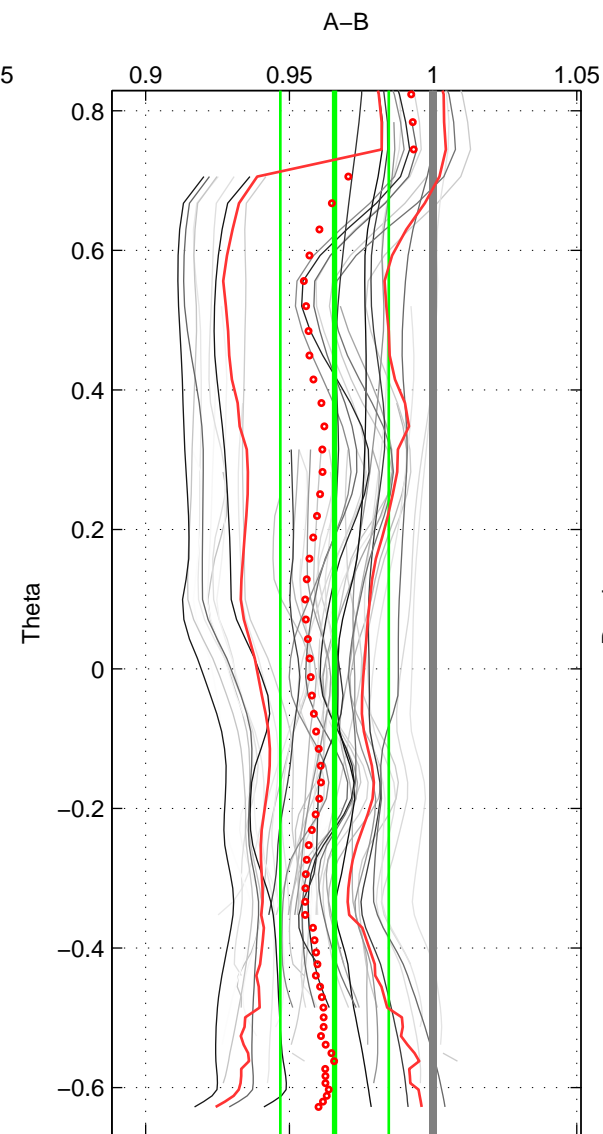

Cruise A (red). Date: Jan 2008 Cruisename: 338-09AR20071216
 Cruise B (blue). Date: Jan 1995 Cruisename: 384-49HH19941213

*** "Favourite" values are means of spaces 1 2 3.

	Offset	O.StDev	Ratio	R.Stdev	Rating
SIGMA:	-1.213	0.654	0.963	0.019	5
THETA:	-1.129	0.643	0.966	0.019	5
DEPTH:	-1.317	0.744	0.961	0.021	5
FAV.:	-1.220	0.680	0.963	0.020	5

Profiles of A: 15
 Profiles of B: 5
 Diff profs: 50
 WMoffset (A-B): -1.2134
 WMoffset stdev: 0.65403
 WMratio (A/B): 0.96333
 WMratio stdev: 0.019143

Quality (1-5): 5

Profiles of A: 15
 Profiles of B: 5
 Diff profs: 48
 WMoffset (A-B): -1.1288
 WMoffset stdev: 0.64304
 WMratio (A/B): 0.96572
 WMratio stdev: 0.018901

Quality (1-5): 5

Profiles of A: 15
 Profiles of B: 5
 Diff profs: 50
 WMoffset (A-B): -1.3167
 WMoffset stdev: 0.74352
 WMratio (A/B): 0.9609
 WMratio stdev: 0.021462

Quality (1-5): 5