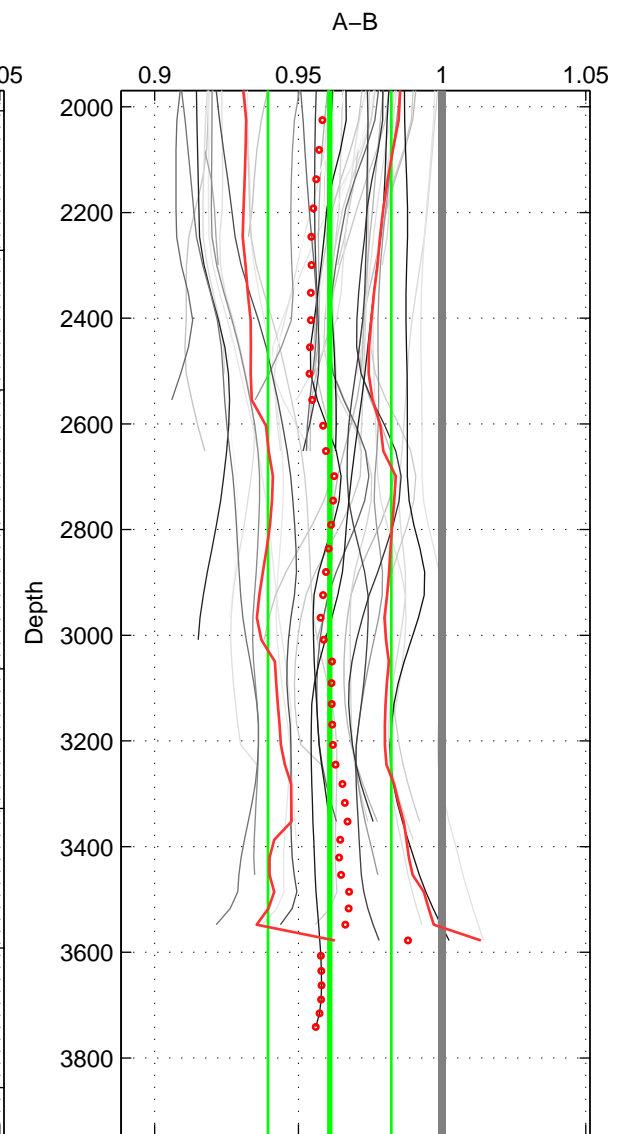

Cruise A (red). Date: Jan 2008 Cruisename: 338-09AR20071216
 Cruise B (blue). Date: Jan 1995 Cruisename: 384-49HH19941213

*** "Favourite" values are means of spaces 1 2 3.

	Offset	O.StDev	Ratio	R.Stdev	Rating
SIGMA:	-1.213	0.654	0.963	0.019	5
THETA:	-1.129	0.643	0.966	0.019	5
DEPTH:	-1.317	0.744	0.961	0.021	5
FAV.:	-1.220	0.680	0.963	0.020	5

Profiles of A: 15
 Profiles of B: 5
 Diff profs: 50
 WMoffset (A-B): -1.2134
 WMoffset stdev: 0.65403
 WMratio (A/B): 0.96333
 WMratio stdev: 0.019143

Quality (1-5): 5

Profiles of A: 15
 Profiles of B: 5
 Diff profs: 48
 WMoffset (A-B): -1.1288
 WMoffset stdev: 0.64304
 WMratio (A/B): 0.96572
 WMratio stdev: 0.018901

Quality (1-5): 5

Profiles of A: 15
 Profiles of B: 5
 Diff profs: 50
 WMoffset (A-B): -1.3167
 WMoffset stdev: 0.74352
 WMratio (A/B): 0.9609
 WMratio stdev: 0.021462

Quality (1-5): 5