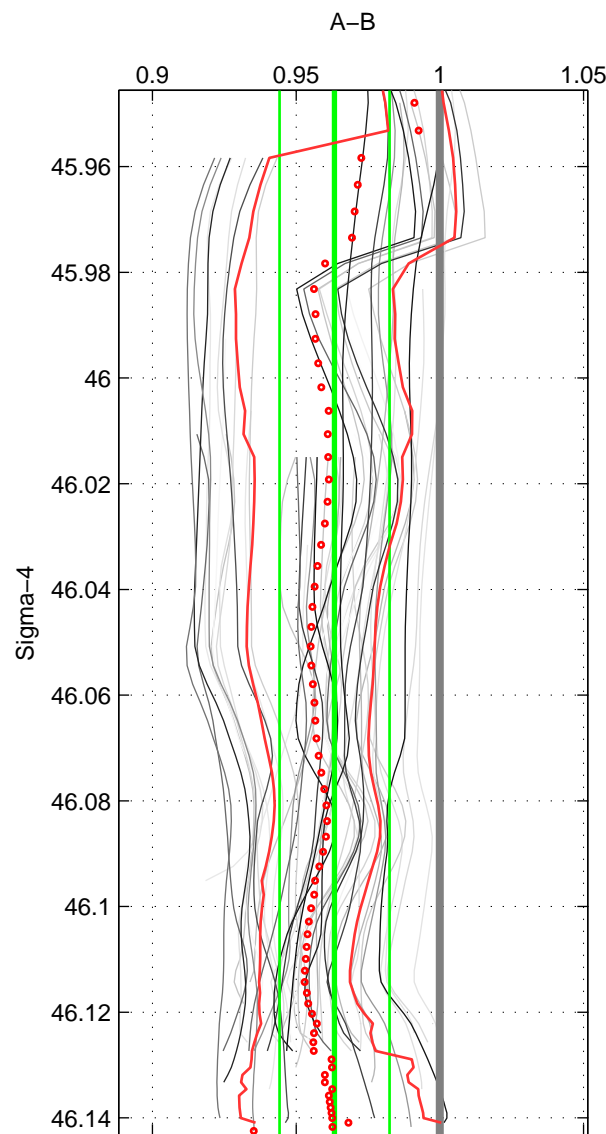

Cruise A (red). Date: Jan 2008 Cruisename: 338-09AR20071216
 Cruise B (blue). Date: Jan 1995 Cruisename: 384-49HH19941213

*** "Favourite" values are means of spaces 1 2 3.

	Offset	O.StDev	Ratio	R.Stdev	Rating
SIGMA:	-1.213	0.654	0.963	0.019	5
THETA:	-1.129	0.643	0.966	0.019	5
DEPTH:	-1.317	0.744	0.961	0.021	5
FAV.:	-1.220	0.680	0.963	0.020	5

Profiles of A: 15
 Profiles of B: 5
 Diff profs: 50
 WMoffset (A-B): -1.2134
 WMoffset stdev: 0.65403
 WMratio (A/B): 0.96333
 WMratio stdev: 0.019143

Quality (1-5): 5

Profiles of A: 15
 Profiles of B: 5
 Diff profs: 48
 WMoffset (A-B): -1.1288
 WMoffset stdev: 0.64304
 WMratio (A/B): 0.96572
 WMratio stdev: 0.018901

Quality (1-5): 5

Profiles of A: 15
 Profiles of B: 5
 Diff profs: 50
 WMoffset (A-B): -1.3167
 WMoffset stdev: 0.74352
 WMratio (A/B): 0.9609
 WMratio stdev: 0.021462

Quality (1-5): 5