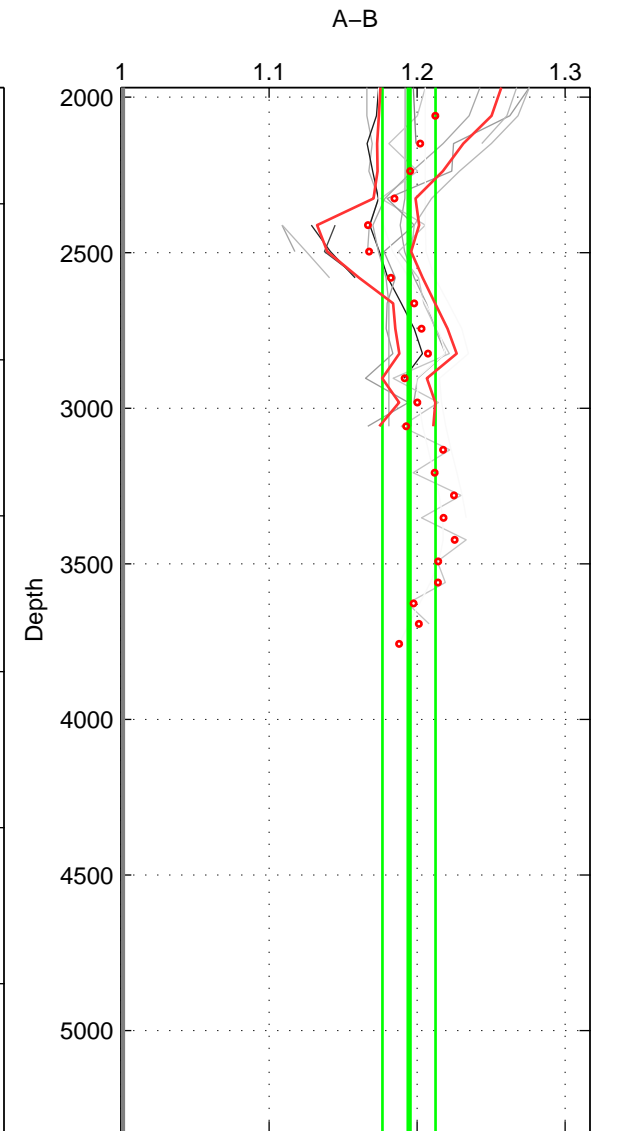

Cruise A (red). Date: Jul 1987 Cruisename: 2-06AQ19870704

Cruise B (blue). Date: Sep 1980 Cruisename: 111-77YM19800811

*** "Favourite" values are means of spaces 1 2 3.

	Offset	O.StDev	Ratio	R.Stdev	Rating
SIGMA:	2.456	0.223	1.199	0.019	3
THETA:	2.347	0.350	1.190	0.032	3
DEPTH:	2.410	0.203	1.195	0.018	3
FAV.:	2.404	0.259	1.195	0.023	3

Profiles of A: 8
 Profiles of B: 6
 Diff profs : 17
 WMoffset (A-B): 2.4561
 WMoffset stdev: 0.22301
 WMratio (A/B): 1.1994
 WMratio stdev: 0.019472

Quality (1-5): 3

Profiles of A: 8
 Profiles of B: 6
 Diff profs : 17
 WMoffset (A-B): 2.3469
 WMoffset stdev: 0.35049
 WMratio (A/B): 1.1898
 WMratio stdev: 0.03225

Quality (1-5): 3

Profiles of A: 8
 Profiles of B: 6
 Diff profs : 17
 WMoffset (A-B): 2.4102
 WMoffset stdev: 0.20266
 WMratio (A/B): 1.1946
 WMratio stdev: 0.017933

Quality (1-5): 3