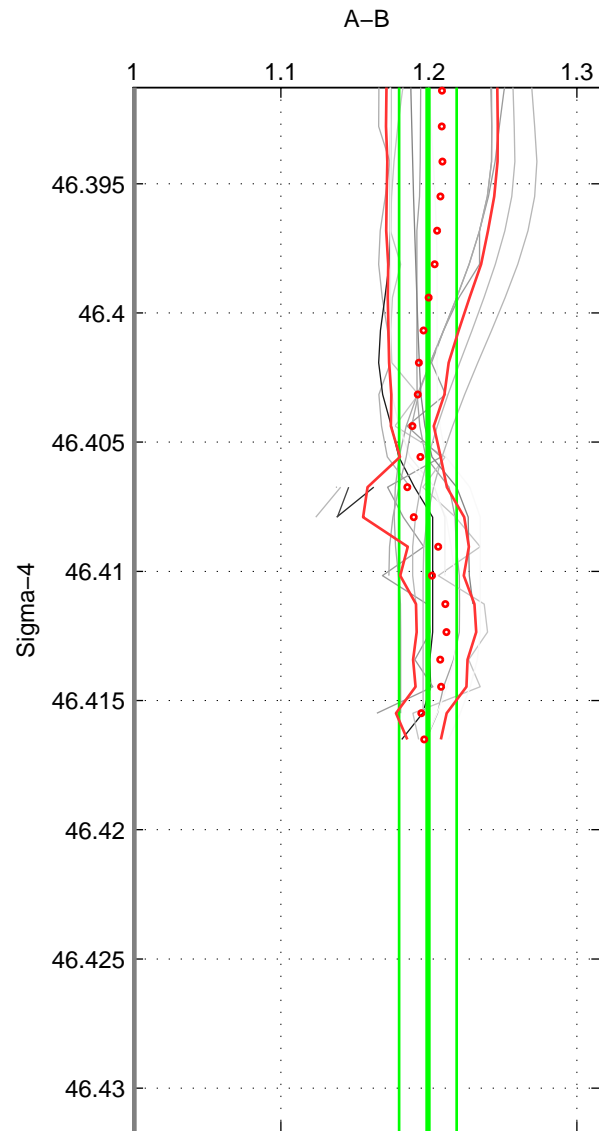

Cruise A (red). Date: Jul 1987 Cruisename: 2-06AQ19870704

Cruise B (blue). Date: Sep 1980 Cruisename: 111-77YM19800811

*** "Favourite" values are means of spaces 1 2 3.

	Offset	O.StDev	Ratio	R.Stdev	Rating
SIGMA:	2.456	0.223	1.199	0.019	3
THETA:	2.347	0.350	1.190	0.032	3
DEPTH:	2.410	0.203	1.195	0.018	3
FAV.:	2.404	0.259	1.195	0.023	3

Profiles of A: 8
 Profiles of B: 6
 Diff profs : 17
 WMoffset (A-B): 2.4561
 WMoffset stdev: 0.22301
 WMratio (A/B): 1.1994
 WMratio stdev: 0.019472

Quality (1-5): 3

Profiles of A: 8
 Profiles of B: 6
 Diff profs : 17
 WMoffset (A-B): 2.3469
 WMoffset stdev: 0.35049
 WMratio (A/B): 1.1898
 WMratio stdev: 0.03225

Quality (1-5): 3

Profiles of A: 8
 Profiles of B: 6
 Diff profs : 17
 WMoffset (A-B): 2.4102
 WMoffset stdev: 0.20266
 WMratio (A/B): 1.1946
 WMratio stdev: 0.017933

Quality (1-5): 3