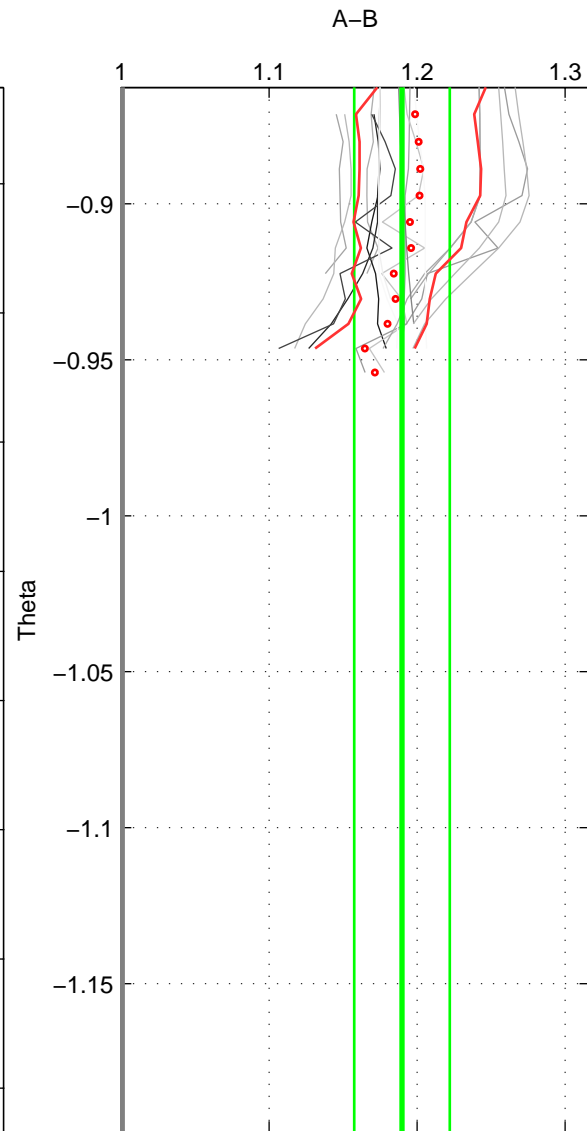

Cruise A (red). Date: Jul 1987 Cruisename: 2-06AQ19870704

Cruise B (blue). Date: Sep 1980 Cruisename: 111-77YM19800811

*** "Favourite" values are means of spaces 1 2 3.

	Offset	O.StDev	Ratio	R.Stdev	Rating
SIGMA:	2.456	0.223	1.199	0.019	3
THETA:	2.347	0.350	1.190	0.032	3
DEPTH:	2.410	0.203	1.195	0.018	3
FAV.:	2.404	0.259	1.195	0.023	3

Profiles of A: 8
 Profiles of B: 6
 Diff profs : 17
 WMoffset (A-B): 2.4561
 WMoffset stdev: 0.22301
 WMratio (A/B): 1.1994
 WMratio stdev: 0.019472

Quality (1-5): 3

Profiles of A: 8
 Profiles of B: 6
 Diff profs : 17
 WMoffset (A-B): 2.3469
 WMoffset stdev: 0.35049
 WMratio (A/B): 1.1898
 WMratio stdev: 0.03225

Quality (1-5): 3

Profiles of A: 8
 Profiles of B: 6
 Diff profs : 17
 WMoffset (A-B): 2.4102
 WMoffset stdev: 0.20266
 WMratio (A/B): 1.1946
 WMratio stdev: 0.017933

Quality (1-5): 3