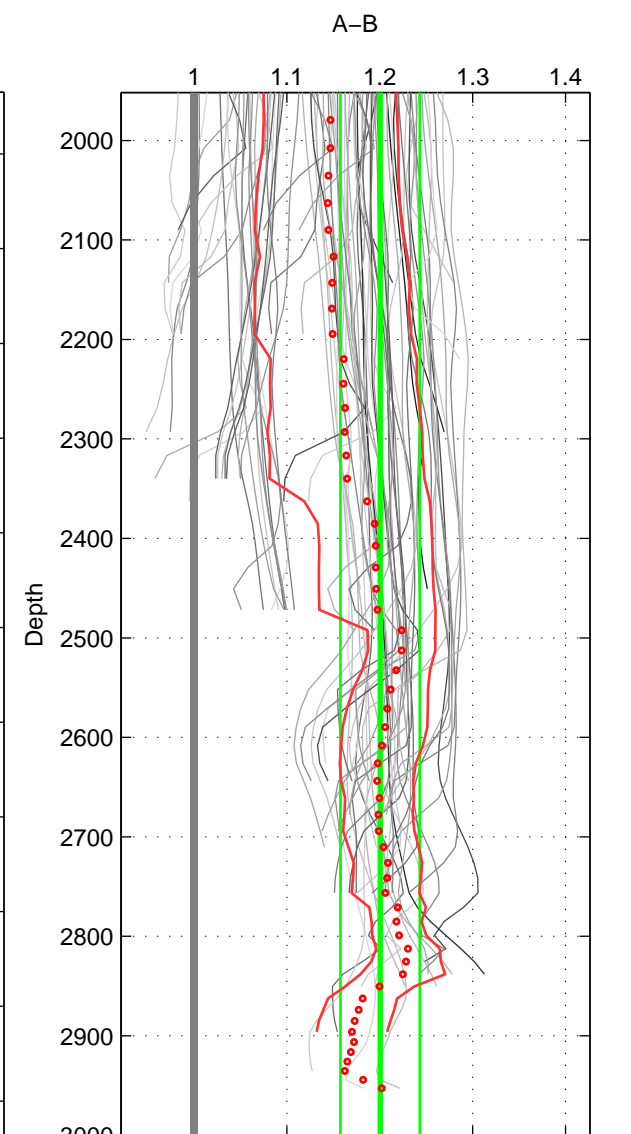

Cruise A (red). Date: Apr 1991 Cruisename: 297-64TR19910408

Cruise B (blue). Date: Jul 1989 Cruisename: 309-74D119890716

*** "Favourite" values are means of spaces 1 2 3.

	Offset	O.StDev	Ratio	R.Stdev	Rating
SIGMA:	0.540	0.568	1.025	0.034	4
THETA:	0.683	0.610	1.034	0.037	4
DEPTH:	2.819	0.538	1.200	0.043	4
FAV.:	1.347	0.572	1.087	0.038	4

Profiles of A: 27
 Profiles of B: 6
 Diff profs : 83
 WMoffset (A-B): 0.54026
 WMoffset stdev: 0.56757
 WMratio (A/B): 1.025
 WMratio stdev: 0.034448

Quality (1-5): 4

Profiles of A: 27
 Profiles of B: 6
 Diff profs : 83
 WMoffset (A-B): 0.68293
 WMoffset stdev: 0.61021
 WMratio (A/B): 1.0342
 WMratio stdev: 0.037396

Quality (1-5): 4

Profiles of A: 27
 Profiles of B: 6
 Diff profs : 83
 WMoffset (A-B): 2.8189
 WMoffset stdev: 0.53798
 WMratio (A/B): 1.2004
 WMratio stdev: 0.042688

Quality (1-5): 4