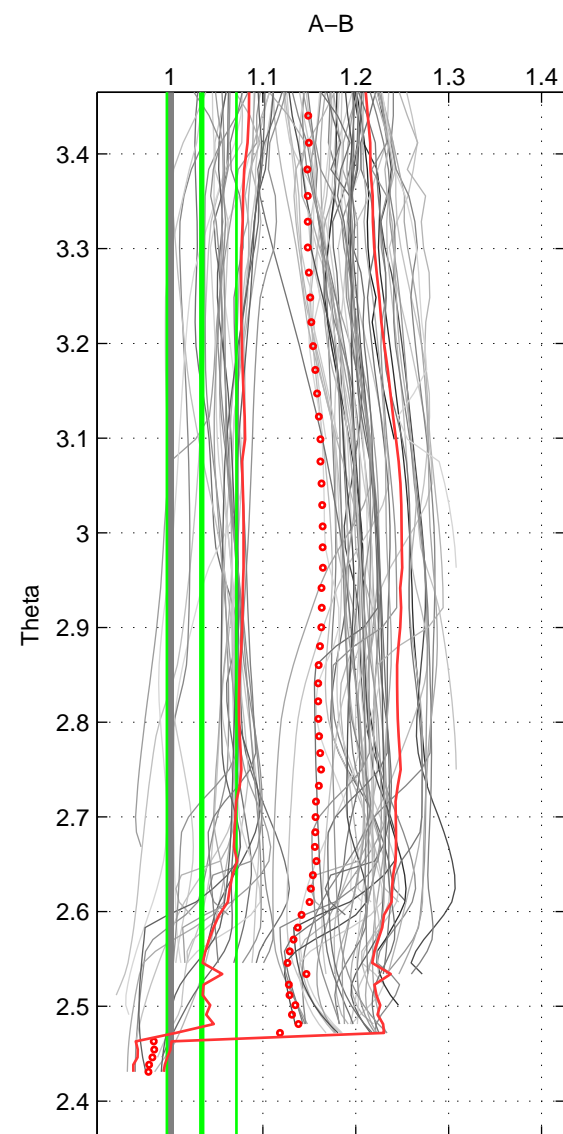

Cruise A (red). Date: Apr 1991 Cruisename: 297-64TR19910408

Cruise B (blue). Date: Jul 1989 Cruisename: 309-74D119890716

*** "Favourite" values are means of spaces 1 2 3.

	Offset	O.StDev	Ratio	R.Stdev	Rating
SIGMA:	0.540	0.568	1.025	0.034	4
THETA:	0.683	0.610	1.034	0.037	4
DEPTH:	2.819	0.538	1.200	0.043	4
FAV.:	1.347	0.572	1.087	0.038	4

Profiles of A: 27
 Profiles of B: 6
 Diff profs : 83
 WMoffset (A-B): 0.54026
 WMoffset stdev: 0.56757
 WMratio (A/B): 1.025
 WMratio stdev: 0.034448

Quality (1-5): 4

Profiles of A: 27
 Profiles of B: 6
 Diff profs : 83
 WMoffset (A-B): 0.68293
 WMoffset stdev: 0.61021
 WMratio (A/B): 1.0342
 WMratio stdev: 0.037396

Quality (1-5): 4

Profiles of A: 27
 Profiles of B: 6
 Diff profs : 83
 WMoffset (A-B): 2.8189
 WMoffset stdev: 0.53798
 WMratio (A/B): 1.2004
 WMratio stdev: 0.042688

Quality (1-5): 4