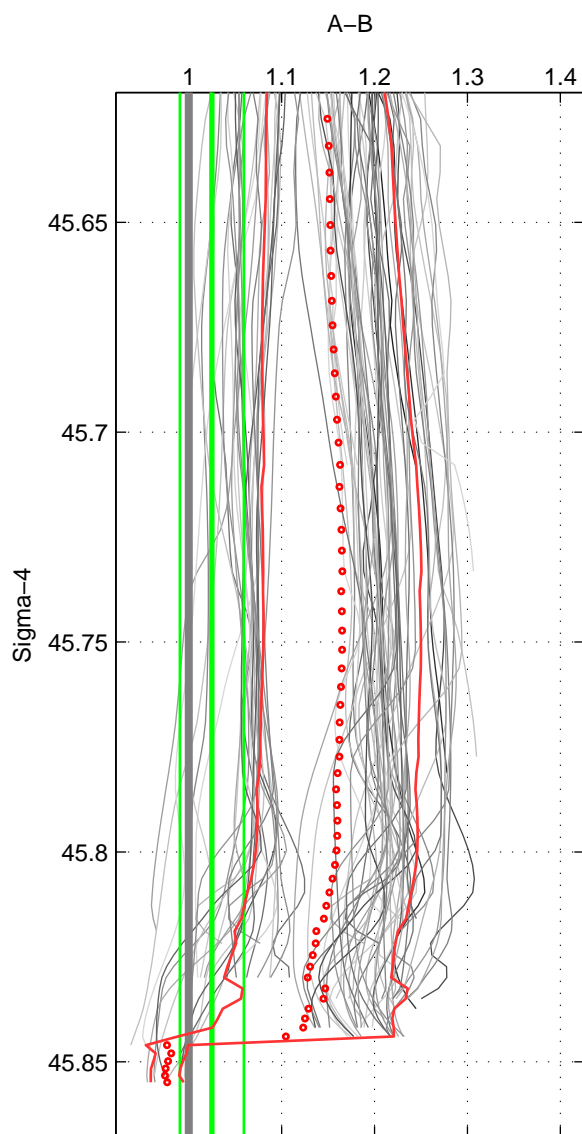

Cruise A (red). Date: Apr 1991 Cruisename: 297-64TR19910408

Cruise B (blue). Date: Jul 1989 Cruisename: 309-74D119890716

*** "Favourite" values are means of spaces 1 2 3.

	Offset	O.StDev	Ratio	R.Stdev	Rating
SIGMA:	0.540	0.568	1.025	0.034	4
THETA:	0.683	0.610	1.034	0.037	4
DEPTH:	2.819	0.538	1.200	0.043	4
FAV.:	1.347	0.572	1.087	0.038	4

Profiles of A: 27
 Profiles of B: 6
 Diff profs : 83
 WMoffset (A-B): 0.54026
 WMoffset stdev: 0.56757
 WMratio (A/B): 1.025
 WMratio stdev: 0.034448

Quality (1-5): 4

Profiles of A: 27
 Profiles of B: 6
 Diff profs : 83
 WMoffset (A-B): 0.68293
 WMoffset stdev: 0.61021
 WMratio (A/B): 1.0342
 WMratio stdev: 0.037396

Quality (1-5): 4

Profiles of A: 27
 Profiles of B: 6
 Diff profs : 83
 WMoffset (A-B): 2.8189
 WMoffset stdev: 0.53798
 WMratio (A/B): 1.2004
 WMratio stdev: 0.042688

Quality (1-5): 4