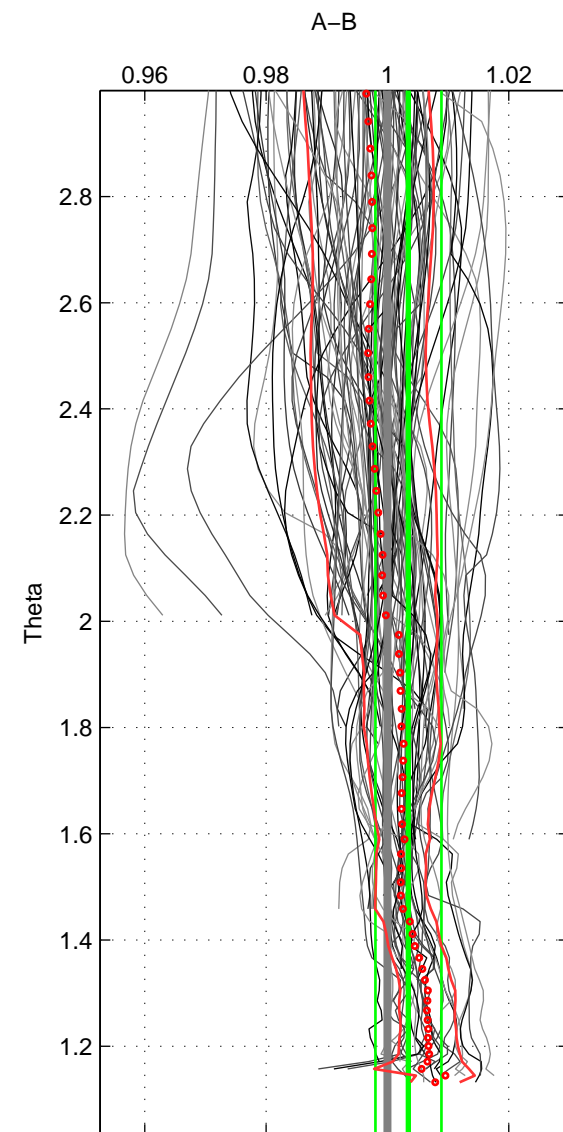

Cruise A (red). Date: Feb 2008 Cruisename: 717-49UP20080122

Cruise B (blue). Date: Jul 2010 Cruisename: 718-49UP20100706

*** "Favourite" values are means of spaces 1 2.

| | Offset | O.StDev | Ratio | R.Stdev | Rating |
|--------|--------|---------|-------|---------|--------|
| SIGMA: | 0.107 | 0.137 | 1.003 | 0.004 | 5 |
| THETA: | 0.132 | 0.199 | 1.003 | 0.005 | 5 |
| DEPTH: | 0.119 | 0.116 | 1.003 | 0.003 | 4 |
| FAV.: | 0.119 | 0.168 | 1.003 | 0.005 | 5 |

Profiles of A: 20
 Profiles of B: 82
 Diff profs : 100
 WMoffset (A-B): 0.10652
 WMoffset stdev: 0.13709
 WMratio (A/B): 1.0028
 WMratio stdev: 0.0037599

Quality (1-5): 5

Profiles of A: 20
 Profiles of B: 82
 Diff profs : 100
 WMoffset (A-B): 0.13193
 WMoffset stdev: 0.19869
 WMratio (A/B): 1.0035
 WMratio stdev: 0.0054279

Quality (1-5): 5

Profiles of A: 20
 Profiles of B: 82
 Diff profs : 100
 WMoffset (A-B): 0.11927
 WMoffset stdev: 0.11554
 WMratio (A/B): 1.0032
 WMratio stdev: 0.0031723

Quality (1-5): 4