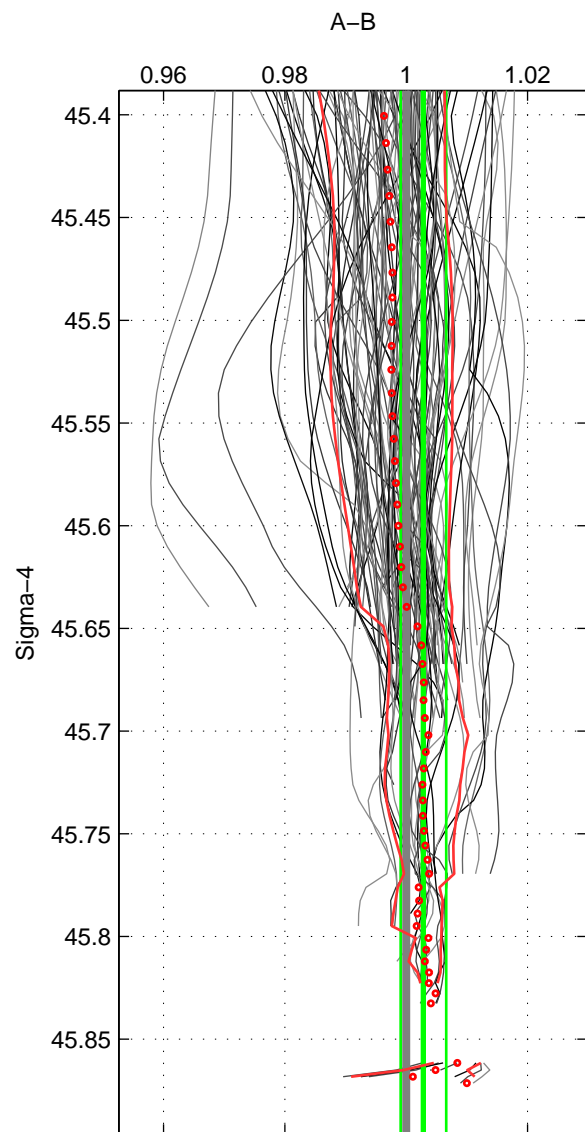

Cruise A (red). Date: Feb 2008 Cruisename: 717-49UP20080122

Cruise B (blue). Date: Jul 2010 Cruisename: 718-49UP20100706

*** "Favourite" values are means of spaces 1 2.

| | Offset | O.StDev | Ratio | R.Stdev | Rating |
|--------|--------|---------|-------|---------|--------|
| SIGMA: | 0.107 | 0.137 | 1.003 | 0.004 | 5 |
| THETA: | 0.132 | 0.199 | 1.003 | 0.005 | 5 |
| DEPTH: | 0.119 | 0.116 | 1.003 | 0.003 | 4 |
| FAV.: | 0.119 | 0.168 | 1.003 | 0.005 | 5 |

Profiles of A: 20
 Profiles of B: 82
 Diff profs : 100
 WMoffset (A-B): 0.10652
 WMoffset stdev: 0.13709
 WMratio (A/B): 1.0028
 WMratio stdev: 0.0037599

Quality (1-5): 5

Profiles of A: 20
 Profiles of B: 82
 Diff profs : 100
 WMoffset (A-B): 0.13193
 WMoffset stdev: 0.19869
 WMratio (A/B): 1.0035
 WMratio stdev: 0.0054279

Quality (1-5): 5

Profiles of A: 20
 Profiles of B: 82
 Diff profs : 100
 WMoffset (A-B): 0.11927
 WMoffset stdev: 0.11554
 WMratio (A/B): 1.0032
 WMratio stdev: 0.0031723

Quality (1-5): 4