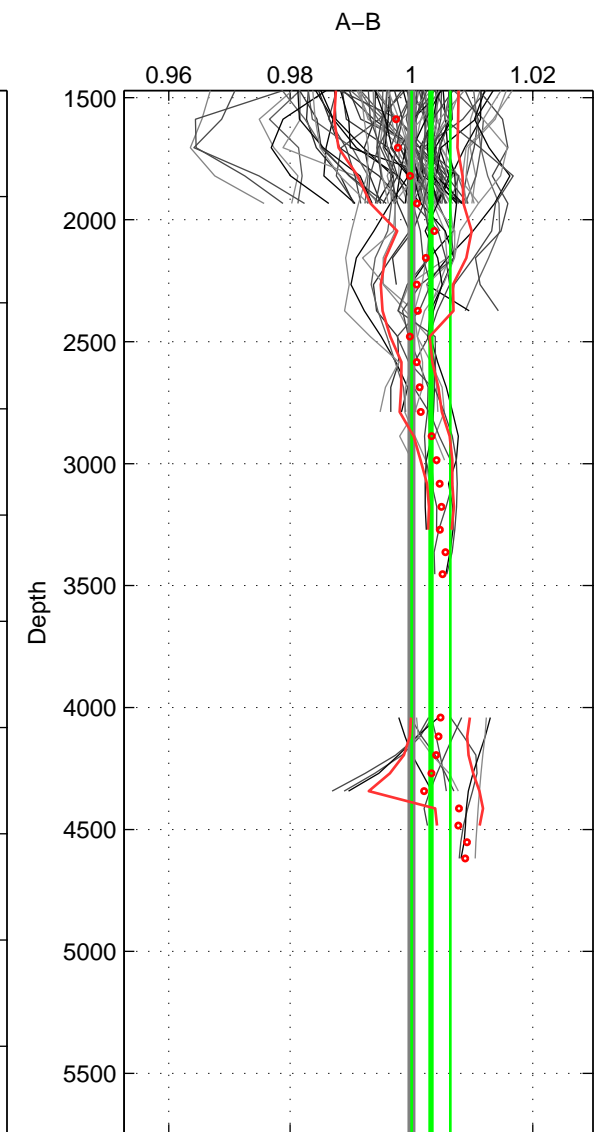

Cruise A (red). Date: Feb 2008 Cruisename: 717-49UP20080122

Cruise B (blue). Date: Jul 2010 Cruisename: 718-49UP20100706

*** "Favourite" values are means of spaces 1 2.

| | Offset | O.StDev | Ratio | R.Stdev | Rating |
|--------|--------|---------|-------|---------|--------|
| SIGMA: | 0.107 | 0.137 | 1.003 | 0.004 | 5 |
| THETA: | 0.132 | 0.199 | 1.003 | 0.005 | 5 |
| DEPTH: | 0.119 | 0.116 | 1.003 | 0.003 | 4 |
| FAV.: | 0.119 | 0.168 | 1.003 | 0.005 | 5 |

Profiles of A: 20
 Profiles of B: 82
 Diff profs : 100
 WMoffset (A-B): 0.10652
 WMoffset stdev: 0.13709
 WMratio (A/B): 1.0028
 WMratio stdev: 0.0037599

Quality (1-5): 5

Profiles of A: 20
 Profiles of B: 82
 Diff profs : 100
 WMoffset (A-B): 0.13193
 WMoffset stdev: 0.19869
 WMratio (A/B): 1.0035
 WMratio stdev: 0.0054279

Quality (1-5): 5

Profiles of A: 20
 Profiles of B: 82
 Diff profs : 100
 WMoffset (A-B): 0.11927
 WMoffset stdev: 0.11554
 WMratio (A/B): 1.0032
 WMratio stdev: 0.0031723

Quality (1-5): 4