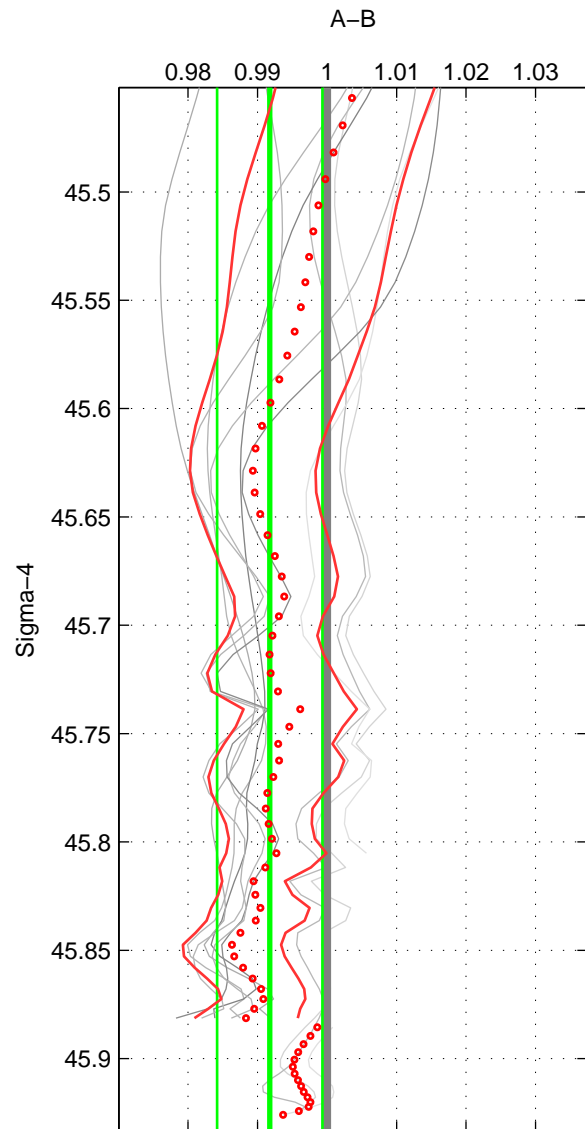

Cruise A (red). Date: Jan 1974 Cruisename: 473-318M19730822

Cruise B (blue). Date: Mar 1989 Cruisename: 507-32MW19890206

\*\*\* "Favourite" values are means of spaces 1 2 3.

	Offset	O.StDev	Ratio	R.Stdev	Rating
SIGMA:	-0.326	0.293	0.992	0.008	5
THETA:	-0.274	0.301	0.993	0.008	5
DEPTH:	-0.372	0.192	0.990	0.005	5
FAV. :	-0.324	0.262	0.992	0.007	5

Profiles of A: 3  
 Profiles of B: 6  
 Diff profs : 9  
 WMoffset (A-B): -0.32563  
 WMoffset stdev: 0.29327  
 WMratio (A/B): 0.99176  
 WMratio stdev: 0.0075727

Quality (1-5): 5

Profiles of A: 3  
 Profiles of B: 6  
 Diff profs : 9  
 WMoffset (A-B): -0.27445  
 WMoffset stdev: 0.30143  
 WMratio (A/B): 0.99304  
 WMratio stdev: 0.0077827

Quality (1-5): 5

Profiles of A: 3  
 Profiles of B: 6  
 Diff profs : 9  
 WMoffset (A-B): -0.37196  
 WMoffset stdev: 0.19161  
 WMratio (A/B): 0.99007  
 WMratio stdev: 0.0050972

Quality (1-5): 5