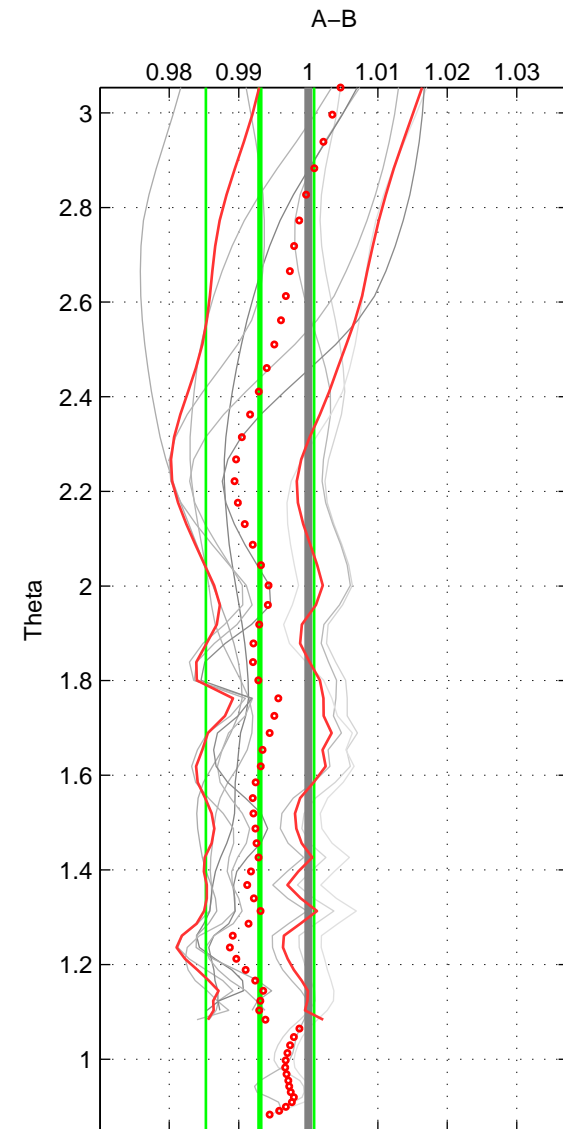

Cruise A (red). Date: Jan 1974 Cruisename: 473-318M19730822

Cruise B (blue). Date: Mar 1989 Cruisename: 507-32MW19890206

\*\*\* "Favourite" values are means of spaces 1 2 3.

	Offset	O.StDev	Ratio	R.Stdev	Rating
SIGMA:	-0.326	0.293	0.992	0.008	5
THETA:	-0.274	0.301	0.993	0.008	5
DEPTH:	-0.372	0.192	0.990	0.005	5
FAV. :	-0.324	0.262	0.992	0.007	5

Profiles of A: 3  
 Profiles of B: 6  
 Diff profs : 9  
 WMoffset (A-B): -0.32563  
 WMoffset stdev: 0.29327  
 WMratio (A/B): 0.99176  
 WMratio stdev: 0.0075727

Quality (1-5): 5

Profiles of A: 3  
 Profiles of B: 6  
 Diff profs : 9  
 WMoffset (A-B): -0.27445  
 WMoffset stdev: 0.30143  
 WMratio (A/B): 0.99304  
 WMratio stdev: 0.0077827

Quality (1-5): 5

Profiles of A: 3  
 Profiles of B: 6  
 Diff profs : 9  
 WMoffset (A-B): -0.37196  
 WMoffset stdev: 0.19161  
 WMratio (A/B): 0.99007  
 WMratio stdev: 0.0050972

Quality (1-5): 5