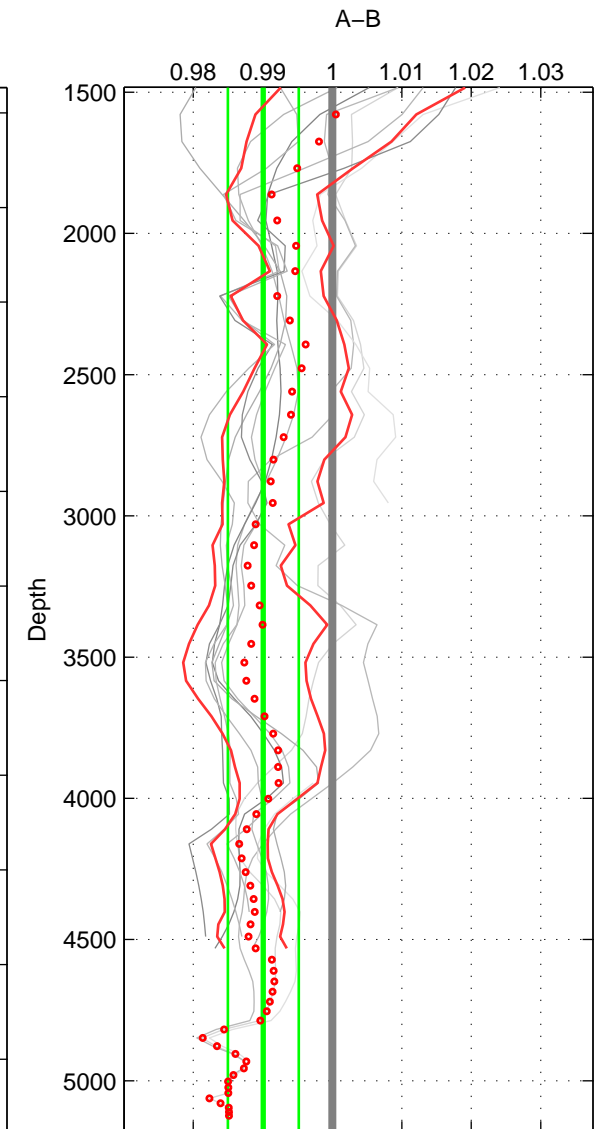

Cruise A (red). Date: Jan 1974 Cruisename: 473-318M19730822

Cruise B (blue). Date: Mar 1989 Cruisename: 507-32MW19890206

\*\*\* "Favourite" values are means of spaces 1 2 3.

	Offset	O.StDev	Ratio	R.Stdev	Rating
SIGMA:	-0.326	0.293	0.992	0.008	5
THETA:	-0.274	0.301	0.993	0.008	5
DEPTH:	-0.372	0.192	0.990	0.005	5
FAV. :	-0.324	0.262	0.992	0.007	5

Profiles of A: 3  
 Profiles of B: 6  
 Diff profs : 9  
 WMoffset (A-B): -0.32563  
 WMoffset stdev: 0.29327  
 WMratio (A/B): 0.99176  
 WMratio stdev: 0.0075727

Quality (1-5): 5

Profiles of A: 3  
 Profiles of B: 6  
 Diff profs : 9  
 WMoffset (A-B): -0.27445  
 WMoffset stdev: 0.30143  
 WMratio (A/B): 0.99304  
 WMratio stdev: 0.0077827

Quality (1-5): 5

Profiles of A: 3  
 Profiles of B: 6  
 Diff profs : 9  
 WMoffset (A-B): -0.37196  
 WMoffset stdev: 0.19161  
 WMratio (A/B): 0.99007  
 WMratio stdev: 0.0050972

Quality (1-5): 5