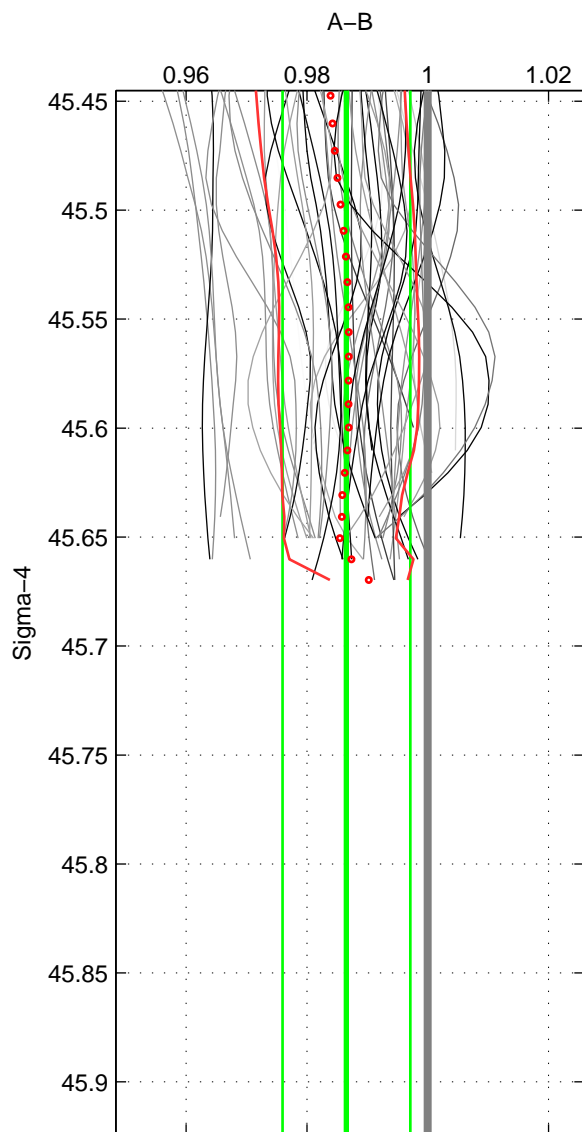

Cruise A (red). Date: Feb 2002 Cruisename: 657-49UF20020117

Cruise B (blue). Date: Oct 1998 Cruisename: 686-49UP19980916

\*\*\* "Favourite" values are means of spaces 1 2.

	Offset	O.StDev	Ratio	R.Stdev	Rating
SIGMA:	-0.536	0.425	0.987	0.011	4
THETA:	-0.516	0.382	0.987	0.009	4
DEPTH:	-0.546	0.061	0.986	0.001	3
FAV. :	-0.526	0.403	0.987	0.010	4

Profiles of A: 27  
 Profiles of B: 17  
 Diff profs : 50  
 WMoffset (A-B): -0.53644  
 WMoffset stdev: 0.42523  
 WMratio (A/B): 0.98655  
 WMratio stdev: 0.010565

Quality (1-5): 4

Profiles of A: 27  
 Profiles of B: 17  
 Diff profs : 50  
 WMoffset (A-B): -0.51643  
 WMoffset stdev: 0.38174  
 WMratio (A/B): 0.98718  
 WMratio stdev: 0.0093238

Quality (1-5): 4

Profiles of A: 27  
 Profiles of B: 17  
 Diff profs : 50  
 WMoffset (A-B): -0.54597  
 WMoffset stdev: 0.060627  
 WMratio (A/B): 0.98634  
 WMratio stdev: 0.0013834

Quality (1-5): 3

Please note that statistics are bad.