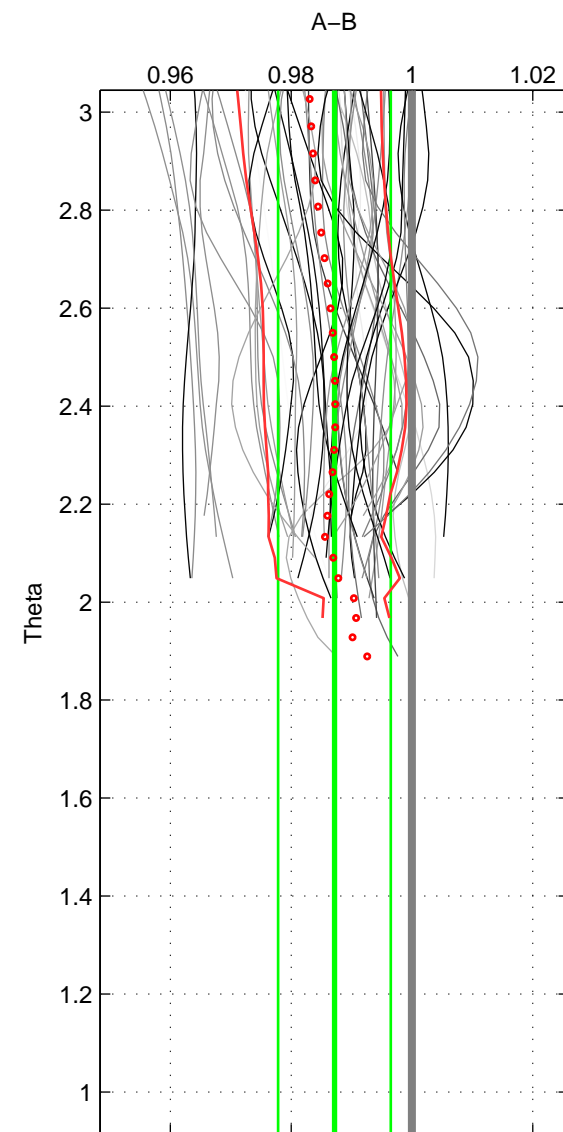

Cruise A (red). Date: Feb 2002 Cruisename: 657-49UF20020117

Cruise B (blue). Date: Oct 1998 Cruisename: 686-49UP19980916

\*\*\* "Favourite" values are means of spaces 1 2.

	Offset	O.StDev	Ratio	R.Stdev	Rating
SIGMA:	-0.536	0.425	0.987	0.011	4
THETA:	-0.516	0.382	0.987	0.009	4
DEPTH:	-0.546	0.061	0.986	0.001	3
FAV. :	-0.526	0.403	0.987	0.010	4

Profiles of A: 27  
 Profiles of B: 17  
 Diff profs : 50  
 WMoffset (A-B): -0.53644  
 WMoffset stdev: 0.42523  
 WMratio (A/B): 0.98655  
 WMratio stdev: 0.010565

Quality (1-5): 4

Profiles of A: 27  
 Profiles of B: 17  
 Diff profs : 50  
 WMoffset (A-B): -0.51643  
 WMoffset stdev: 0.38174  
 WMratio (A/B): 0.98718  
 WMratio stdev: 0.0093238

Quality (1-5): 4

Profiles of A: 27  
 Profiles of B: 17  
 Diff profs : 50  
 WMoffset (A-B): -0.54597  
 WMoffset stdev: 0.060627  
 WMratio (A/B): 0.98634  
 WMratio stdev: 0.0013834

Quality (1-5): 3

Please note that statistics are bad.