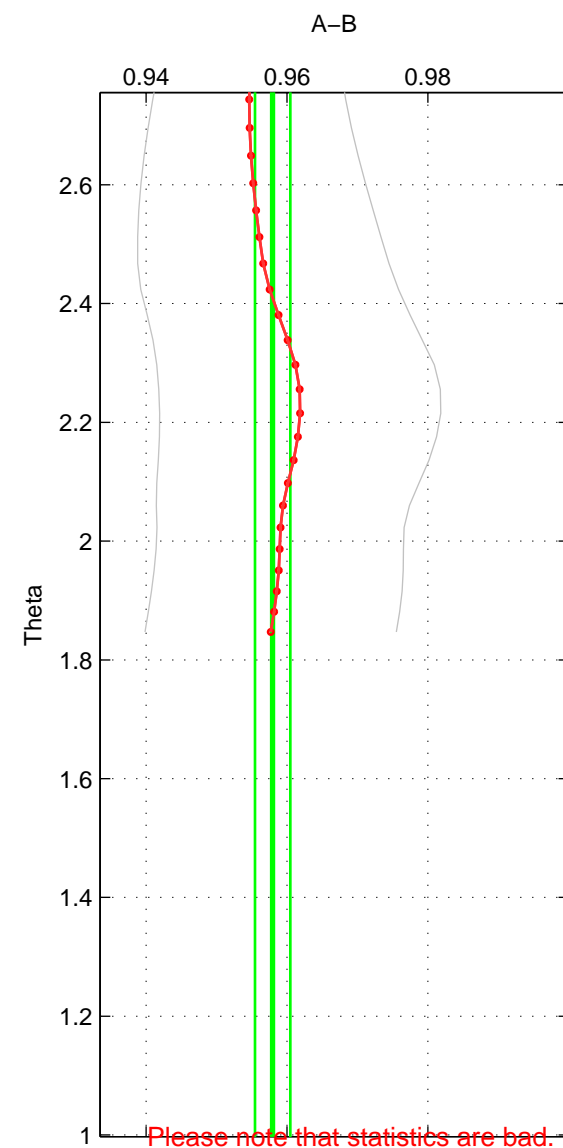

Cruise A (red). Date: Jan 1994 Cruisename: 576-49K619940107

Cruise B (blue). Date: Nov 2001 Cruisename: 695-49UP20011010

\*\*\* "Favourite" values are means of spaces 2 3.

	Offset	O.StDev	Ratio	R.Stdev	Rating
SIGMA:	NaN	NaN	NaN	NaN	NaN
THETA:	-1.779	0.116	0.958	0.003	2
DEPTH:	-1.954	0.144	0.954	0.004	2
FAV.:	-1.866	0.130	0.956	0.003	2

Profiles of A: 14  
 Profiles of B: 1  
 Diff profs : 2  
 WMoffset (A-B): -1.779  
 WMoffset stdev: 0.11627  
 WMratio (A/B): 0.95795  
 WMratio stdev: 0.0025057

Quality (1-5): 2

Profiles of A: 13  
 Profiles of B: 1  
 Diff profs : 2  
 WMoffset (A-B): -1.9536  
 WMoffset stdev: 0.14365  
 WMratio (A/B): 0.95352  
 WMratio stdev: 0.0041495