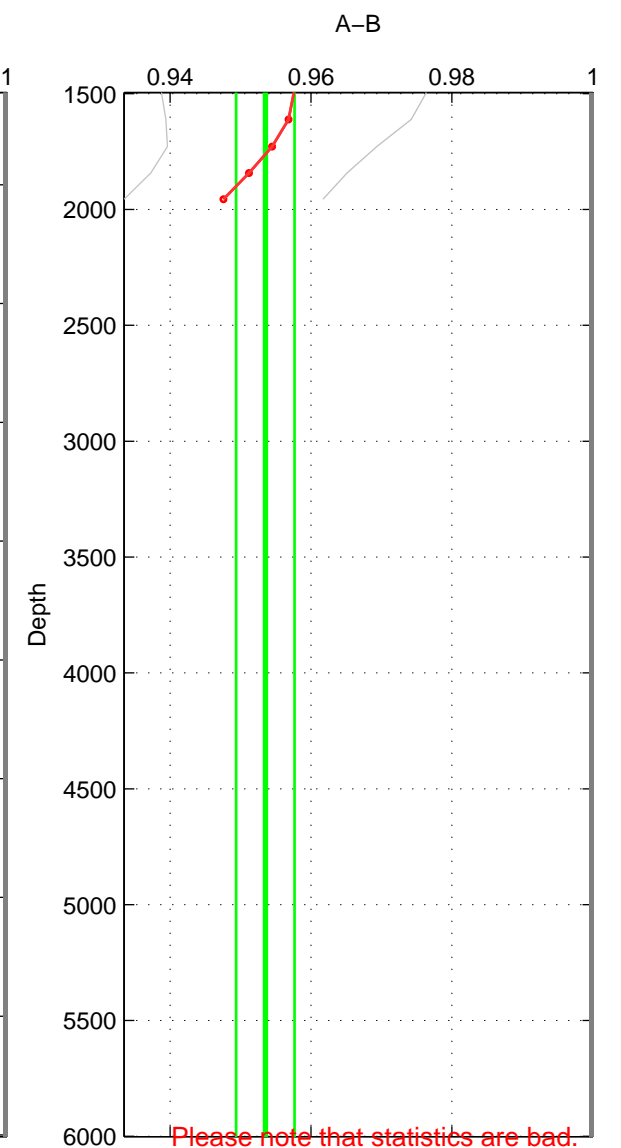

Cruise A (red). Date: Jan 1994 Cruisename: 576-49K619940107

Cruise B (blue). Date: Nov 2001 Cruisename: 695-49UP20011010

\*\*\* "Favourite" values are means of spaces 2 3.

	Offset	O.StDev	Ratio	R.Stdev	Rating
SIGMA:	NaN	NaN	NaN	NaN	NaN
THETA:	-1.779	0.116	0.958	0.003	2
DEPTH:	-1.954	0.144	0.954	0.004	2
FAV.:	-1.866	0.130	0.956	0.003	2

Profiles of A: 14  
 Profiles of B: 1  
 Diff profs : 2  
 WMoffset (A-B): -1.779  
 WMoffset stdev: 0.11627  
 WMratio (A/B): 0.95795  
 WMratio stdev: 0.0025057

Quality (1-5): 2

Profiles of A: 13  
 Profiles of B: 1  
 Diff profs : 2  
 WMoffset (A-B): -1.9536  
 WMoffset stdev: 0.14365  
 WMratio (A/B): 0.95352  
 WMratio stdev: 0.0041495