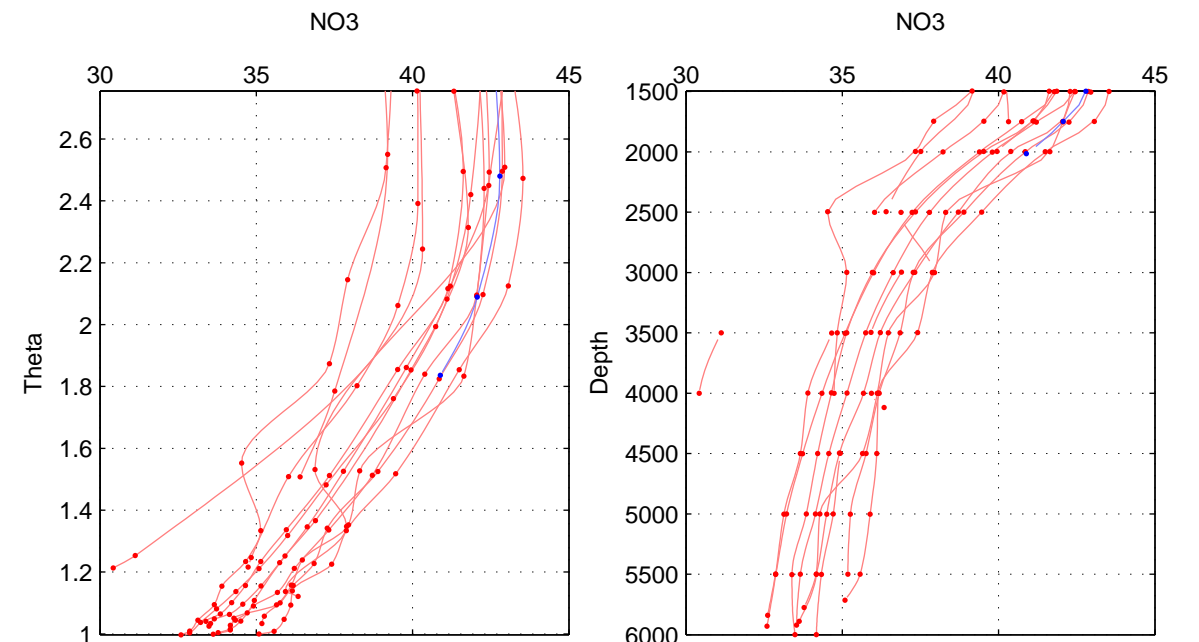

Cruise A (red). Date: Jan 1994 Cruisename: 576-49K619940107

Cruise B (blue). Date: Nov 2001 Cruisename: 695-49UP20011010

\*\*\* "Favourite" values are means of spaces 2 3.

	Offset	O.StDev	Ratio	R.Stdev	Rating
SIGMA:	NaN	NaN	NaN	NaN	NaN
THETA:	-1.779	0.116	0.958	0.003	2
DEPTH:	-1.954	0.144	0.954	0.004	2
FAV.:	-1.866	0.130	0.956	0.003	2

Profiles of A: 14  
 Profiles of B: 1  
 Diff profs : 2  
 WMoffset (A-B): -1.779  
 WMoffset stdev: 0.11627  
 WMratio (A/B): 0.95795  
 WMratio stdev: 0.0025057

Quality (1-5): 2

Profiles of A: 13  
 Profiles of B: 1  
 Diff profs : 2  
 WMoffset (A-B): -1.9536  
 WMoffset stdev: 0.14365  
 WMratio (A/B): 0.95352  
 WMratio stdev: 0.0041495

Quality (1-5): 2