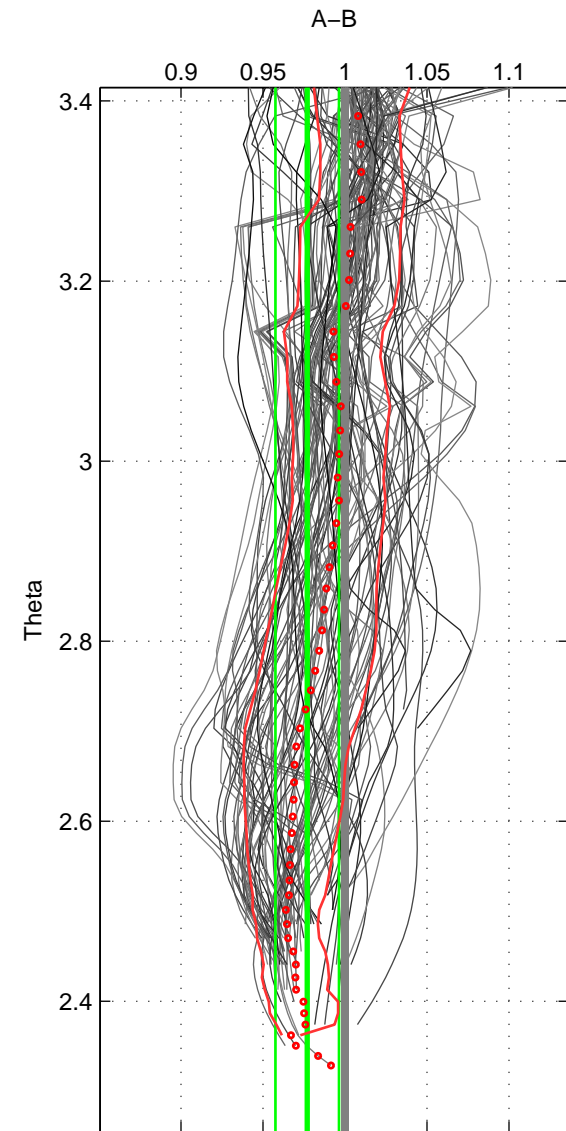

Cruise A (red). Date: Jul 2001 Cruisename: 161-06MT20010717

Cruise B (blue). Date: Jul 1990 Cruisename: 296-64TR19900714

\*\*\* "Favourite" values are means of spaces 1 2 3.

	Offset	O.StDev	Ratio	R.Stdev	Rating
SIGMA:	-0.445	0.238	0.972	0.015	4
THETA:	-0.368	0.310	0.977	0.019	4
DEPTH:	-0.271	0.483	0.984	0.030	4
FAV. :	-0.361	0.344	0.978	0.021	4

Profiles of A: 13  
 Profiles of B: 26  
 Diff profs : 100  
 WMoffset (A-B): -0.44476  
 WMoffset stdev: 0.23824  
 WMratio (A/B): 0.97208  
 WMratio stdev: 0.014909

Quality (1-5): 4

Profiles of A: 13  
 Profiles of B: 26  
 Diff profs : 100  
 WMoffset (A-B): -0.36845  
 WMoffset stdev: 0.3096  
 WMratio (A/B): 0.97697  
 WMratio stdev: 0.019373

Quality (1-5): 4

Profiles of A: 13  
 Profiles of B: 26  
 Diff profs : 100  
 WMoffset (A-B): -0.27118  
 WMoffset stdev: 0.48343  
 WMratio (A/B): 0.98359  
 WMratio stdev: 0.029775

Quality (1-5): 4