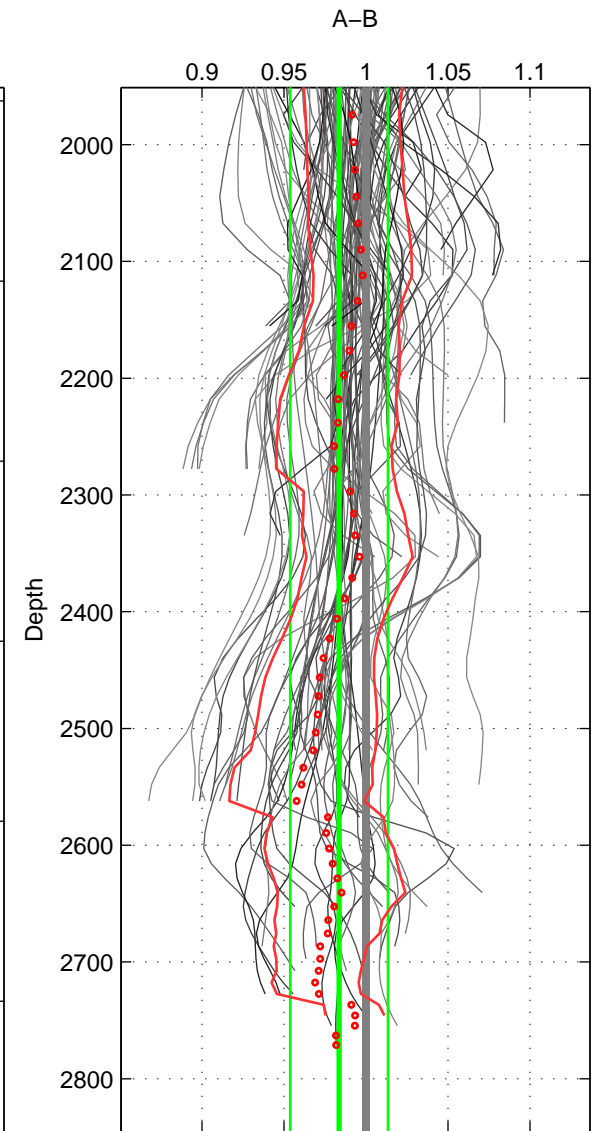

Cruise A (red). Date: Jul 2001 Cruisename: 161-06MT20010717

Cruise B (blue). Date: Jul 1990 Cruisename: 296-64TR19900714

\*\*\* "Favourite" values are means of spaces 1 2 3.

	Offset	O.StDev	Ratio	R.Stdev	Rating
SIGMA:	-0.445	0.238	0.972	0.015	4
THETA:	-0.368	0.310	0.977	0.019	4
DEPTH:	-0.271	0.483	0.984	0.030	4
FAV. :	-0.361	0.344	0.978	0.021	4

Profiles of A: 13  
 Profiles of B: 26  
 Diff profs : 100  
 WMoffset (A-B): -0.44476  
 WMoffset stdev: 0.23824  
 WMratio (A/B): 0.97208  
 WMratio stdev: 0.014909

Quality (1-5): 4

Profiles of A: 13  
 Profiles of B: 26  
 Diff profs : 100  
 WMoffset (A-B): -0.36845  
 WMoffset stdev: 0.3096  
 WMratio (A/B): 0.97697  
 WMratio stdev: 0.019373

Quality (1-5): 4

Profiles of A: 13  
 Profiles of B: 26  
 Diff profs : 100  
 WMoffset (A-B): -0.27118  
 WMoffset stdev: 0.48343  
 WMratio (A/B): 0.98359  
 WMratio stdev: 0.029775

Quality (1-5): 4