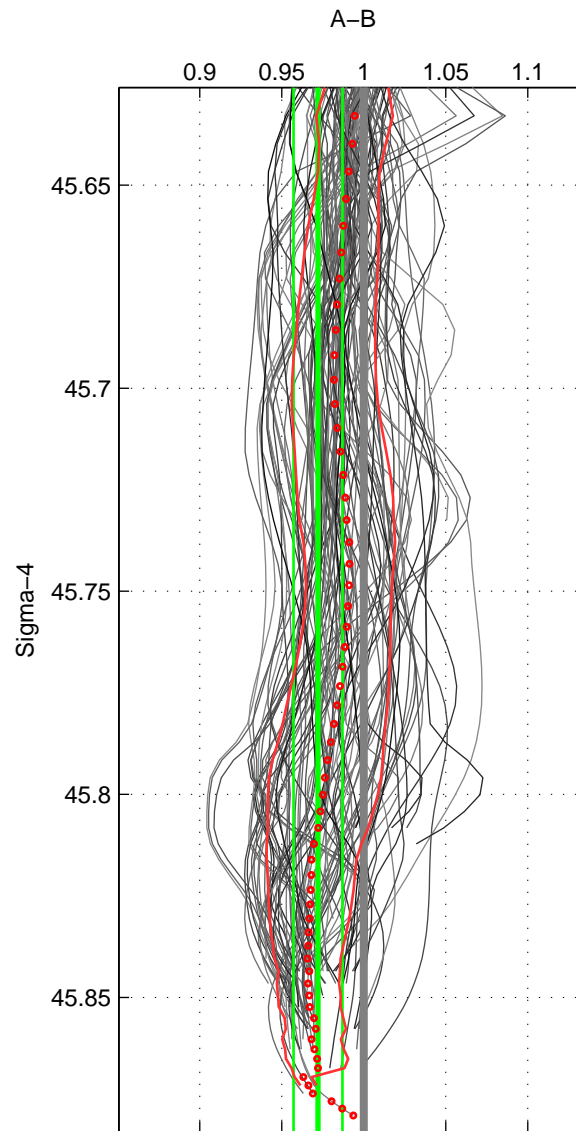

Cruise A (red). Date: Jul 2001 Cruisename: 161-06MT20010717

Cruise B (blue). Date: Jul 1990 Cruisename: 296-64TR19900714

\*\*\* "Favourite" values are means of spaces 1 2 3.

	Offset	O.StDev	Ratio	R.Stdev	Rating
SIGMA:	-0.445	0.238	0.972	0.015	4
THETA:	-0.368	0.310	0.977	0.019	4
DEPTH:	-0.271	0.483	0.984	0.030	4
FAV. :	-0.361	0.344	0.978	0.021	4

Profiles of A: 13  
 Profiles of B: 26  
 Diff profs : 100  
 WMoffset (A-B): -0.44476  
 WMoffset stdev: 0.23824  
 WMratio (A/B): 0.97208  
 WMratio stdev: 0.014909

Quality (1-5): 4

Profiles of A: 13  
 Profiles of B: 26  
 Diff profs : 100  
 WMoffset (A-B): -0.36845  
 WMoffset stdev: 0.3096  
 WMratio (A/B): 0.97697  
 WMratio stdev: 0.019373

Quality (1-5): 4

Profiles of A: 13  
 Profiles of B: 26  
 Diff profs : 100  
 WMoffset (A-B): -0.27118  
 WMoffset stdev: 0.48343  
 WMratio (A/B): 0.98359  
 WMratio stdev: 0.029775

Quality (1-5): 4