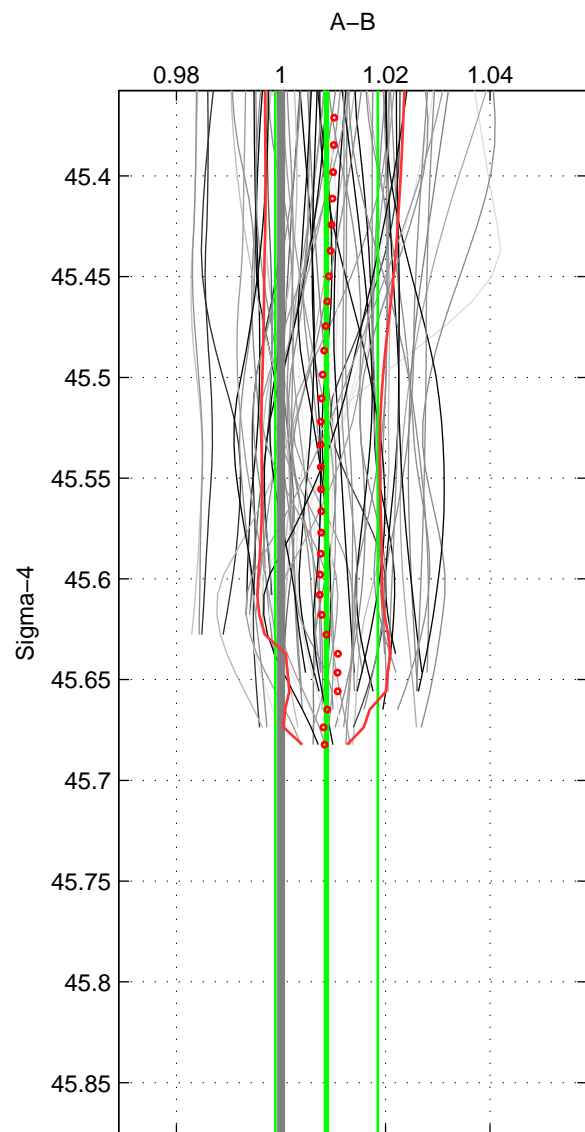

Cruise A (red). Date: Jul 2001 Cruisename: 656-49UF20010710

Cruise B (blue). Date: Jul 2002 Cruisename: 658-49UF20020625

*** "Favourite" values are means of spaces 1 2.

	Offset	O.StDev	Ratio	R.Stdev	Rating
SIGMA:	0.337	0.380	1.009	0.010	5
THETA:	0.558	0.328	1.015	0.009	5
DEPTH:	0.300	0.025	1.008	0.001	3
FAV.:	0.448	0.354	1.012	0.009	5

Profiles of A: 34
 Profiles of B: 21
 Diff profs : 71
 WMoffset (A-B): 0.33741
 WMoffset stdev: 0.37974
 WMratio (A/B): 1.0087
 WMratio stdev: 0.0097945

Quality (1-5): 5

Profiles of A: 34
 Profiles of B: 22
 Diff profs : 74
 WMoffset (A-B): 0.55841
 WMoffset stdev: 0.3276
 WMratio (A/B): 1.0147
 WMratio stdev: 0.0088547

Quality (1-5): 5

Profiles of A: 34
 Profiles of B: 21
 Diff profs : 71
 WMoffset (A-B): 0.2999
 WMoffset stdev: 0.02491
 WMratio (A/B): 1.0078
 WMratio stdev: 0.00064181

Quality (1-5): 3

Please note that statistics are bad.