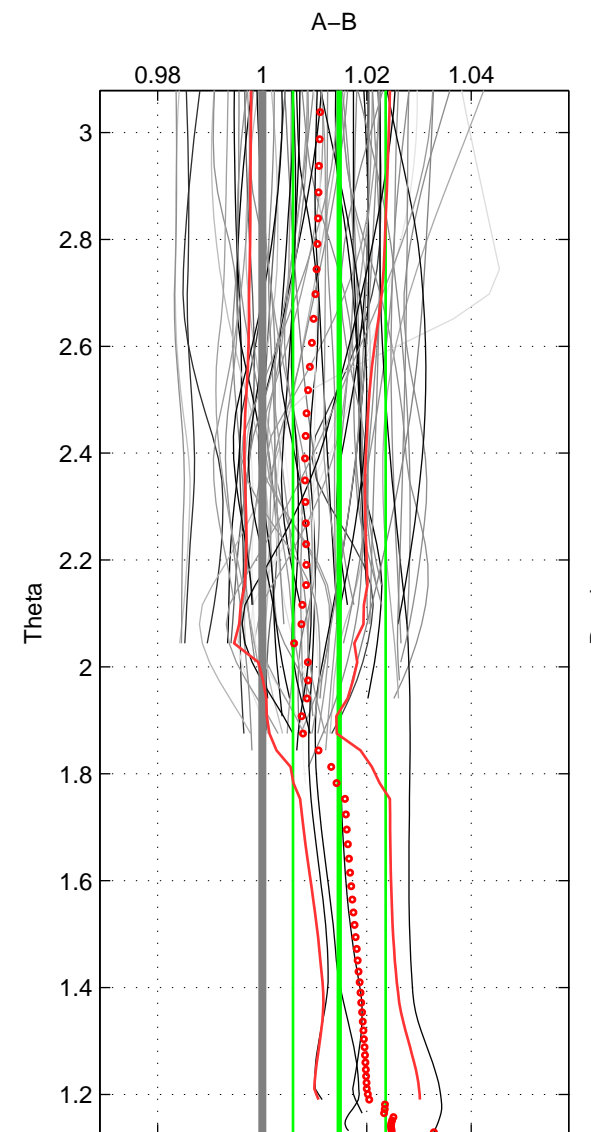

Cruise A (red). Date: Jul 2001 Cruisename: 656-49UF20010710

Cruise B (blue). Date: Jul 2002 Cruisename: 658-49UF20020625

*** "Favourite" values are means of spaces 1 2.

	Offset	O.StDev	Ratio	R.Stdev	Rating
SIGMA:	0.337	0.380	1.009	0.010	5
THETA:	0.558	0.328	1.015	0.009	5
DEPTH:	0.300	0.025	1.008	0.001	3
FAV.:	0.448	0.354	1.012	0.009	5

Profiles of A: 34
 Profiles of B: 21
 Diff profs : 71
 WMoffset (A-B): 0.33741
 WMoffset stdev: 0.37974
 WMratio (A/B): 1.0087
 WMratio stdev: 0.0097945

Quality (1-5): 5

Profiles of A: 34
 Profiles of B: 22
 Diff profs : 74
 WMoffset (A-B): 0.55841
 WMoffset stdev: 0.3276
 WMratio (A/B): 1.0147
 WMratio stdev: 0.0088547

Quality (1-5): 5

Profiles of A: 34
 Profiles of B: 21
 Diff profs : 71
 WMoffset (A-B): 0.2999
 WMoffset stdev: 0.02491
 WMratio (A/B): 1.0078
 WMratio stdev: 0.00064181

Quality (1-5): 3

Please note that statistics are bad.