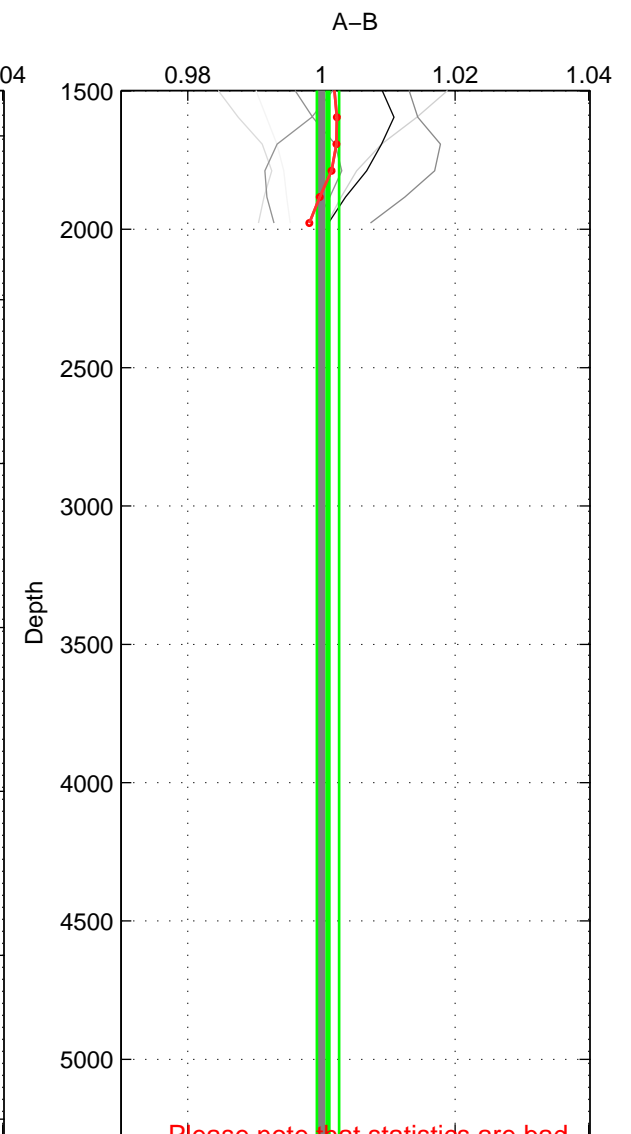

Cruise A (red). Date: Nov 1995 Cruisename: 625-49RY19951115

Cruise B (blue). Date: Nov 2002 Cruisename: 659-49UF20021031

*** "Favourite" values are means of spaces 1 2.

	Offset	O.StDev	Ratio	R.Stdev	Rating
SIGMA:	-0.347	0.272	0.991	0.007	3
THETA:	-0.376	0.164	0.990	0.004	3
DEPTH:	0.038	0.064	1.001	0.002	2
FAV. :	-0.362	0.218	0.991	0.006	3

Profiles of A: 5
 Profiles of B: 2
 Diff profs : 7
 WMoffset (A-B): -0.34742
 WMoffset stdev: 0.27215
 WMratio (A/B): 0.99107
 WMratio stdev: 0.0070415

Quality (1-5): 3

Profiles of A: 5
 Profiles of B: 2
 Diff profs : 7
 WMoffset (A-B): -0.37574
 WMoffset stdev: 0.16369
 WMratio (A/B): 0.99026
 WMratio stdev: 0.0042949

Quality (1-5): 3

Profiles of A: 5
 Profiles of B: 2
 Diff profs : 7
 WMoffset (A-B): 0.037582
 WMoffset stdev: 0.06393
 WMratio (A/B): 1.001
 WMratio stdev: 0.0016619

Quality (1-5): 2

Please note that statistics are bad.