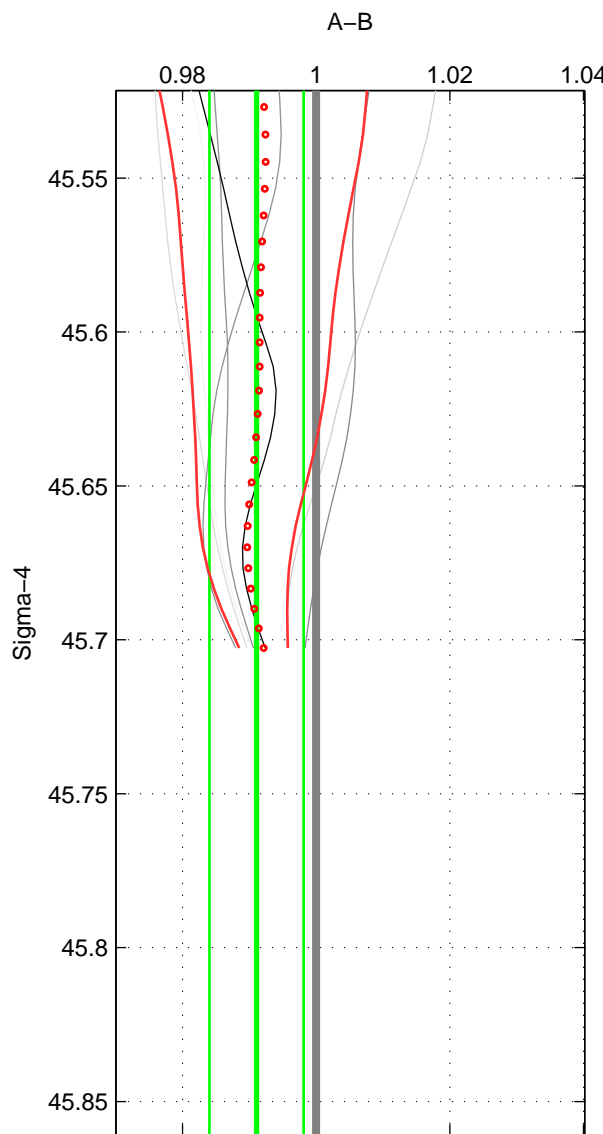

Cruise A (red). Date: Nov 1995 Cruisename: 625-49RY19951115

Cruise B (blue). Date: Nov 2002 Cruisename: 659-49UF20021031

*** "Favourite" values are means of spaces 1 2.

	Offset	O.StDev	Ratio	R.Stdev	Rating
SIGMA:	-0.347	0.272	0.991	0.007	3
THETA:	-0.376	0.164	0.990	0.004	3
DEPTH:	0.038	0.064	1.001	0.002	2
FAV. :	-0.362	0.218	0.991	0.006	3

Profiles of A: 5
 Profiles of B: 2
 Diff profs : 7
 WMoffset (A-B): -0.34742
 WMoffset stdev: 0.27215
 WMratio (A/B): 0.99107
 WMratio stdev: 0.0070415

Quality (1-5): 3

Profiles of A: 5
 Profiles of B: 2
 Diff profs : 7
 WMoffset (A-B): -0.37574
 WMoffset stdev: 0.16369
 WMratio (A/B): 0.99026
 WMratio stdev: 0.0042949

Quality (1-5): 3

Profiles of A: 5
 Profiles of B: 2
 Diff profs : 7
 WMoffset (A-B): 0.037582
 WMoffset stdev: 0.06393
 WMratio (A/B): 1.001
 WMratio stdev: 0.0016619

Quality (1-5): 2

Please note that statistics are bad.