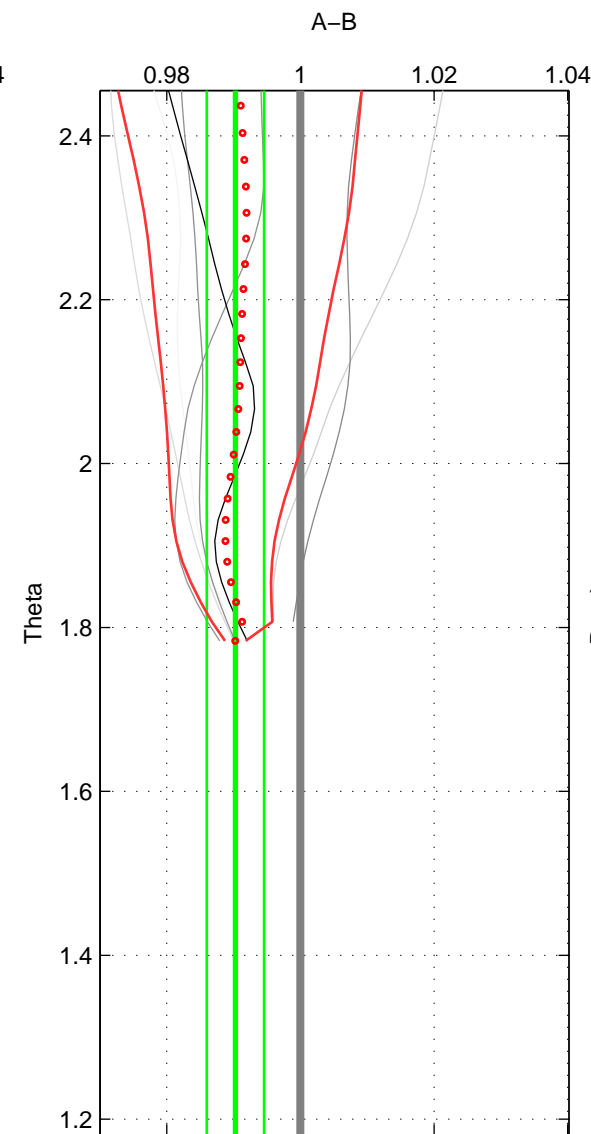

Cruise A (red). Date: Nov 1995 Cruisename: 625-49RY19951115

Cruise B (blue). Date: Nov 2002 Cruisename: 659-49UF20021031

*** "Favourite" values are means of spaces 1 2.

	Offset	O.StDev	Ratio	R.Stdev	Rating
SIGMA:	-0.347	0.272	0.991	0.007	3
THETA:	-0.376	0.164	0.990	0.004	3
DEPTH:	0.038	0.064	1.001	0.002	2
FAV. :	-0.362	0.218	0.991	0.006	3

Profiles of A: 5
 Profiles of B: 2
 Diff profs : 7
 WMoffset (A-B): -0.34742
 WMoffset stdev: 0.27215
 WMratio (A/B): 0.99107
 WMratio stdev: 0.0070415

Quality (1-5): 3

Profiles of A: 5
 Profiles of B: 2
 Diff profs : 7
 WMoffset (A-B): -0.37574
 WMoffset stdev: 0.16369
 WMratio (A/B): 0.99026
 WMratio stdev: 0.0042949

Quality (1-5): 3

Profiles of A: 5
 Profiles of B: 2
 Diff profs : 7
 WMoffset (A-B): 0.037582
 WMoffset stdev: 0.06393
 WMratio (A/B): 1.001
 WMratio stdev: 0.0016619

Quality (1-5): 2

Please note that statistics are bad.