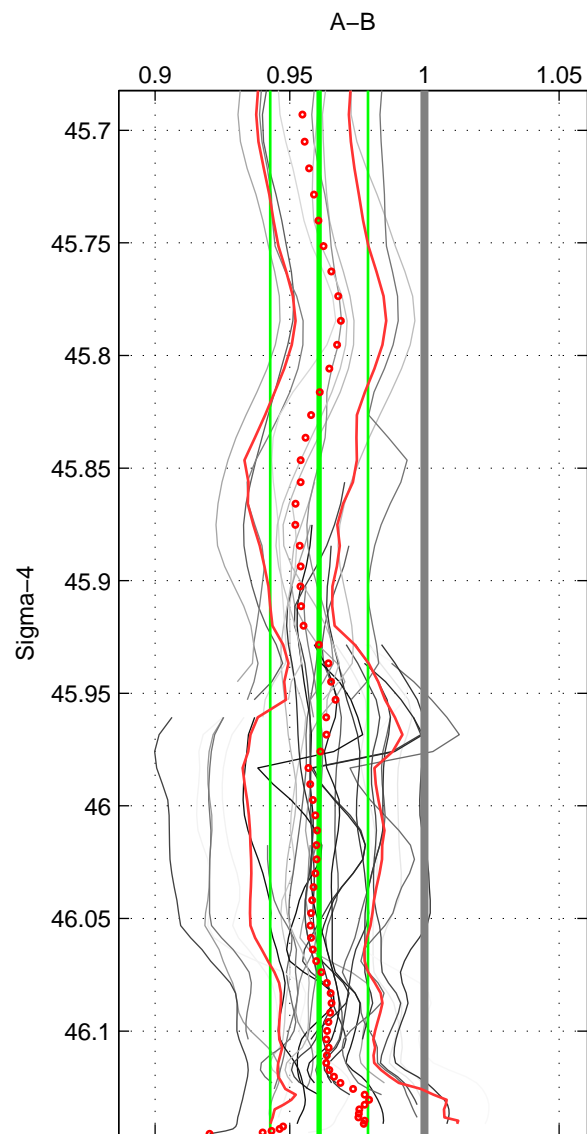

Cruise A (red). Date: Jan 1995 Cruisename: 331-09AR19941213

Cruise B (blue). Date: Jan 1995 Cruisename: 384-49HH19941213

\*\*\* "Favourite" values are means of spaces 1 2 3.

	Offset	O.StDev	Ratio	R.Stdev	Rating
SIGMA:	-1.294	0.606	0.961	0.018	5
THETA:	-1.267	0.614	0.962	0.018	5
DEPTH:	-1.359	0.513	0.960	0.015	5
FAV. :	-1.307	0.578	0.961	0.017	5

Profiles of A: 21  
 Profiles of B: 6  
 Diff profs : 39  
 WMoffset (A-B): -1.2945  
 WMoffset stdev: 0.60611  
 WMratio (A/B): 0.96091  
 WMratio stdev: 0.018122

Quality (1-5): 5

Profiles of A: 21  
 Profiles of B: 6  
 Diff profs : 39  
 WMoffset (A-B): -1.2666  
 WMoffset stdev: 0.61404  
 WMratio (A/B): 0.9618  
 WMratio stdev: 0.018319

Quality (1-5): 5

Profiles of A: 21  
 Profiles of B: 6  
 Diff profs : 39  
 WMoffset (A-B): -1.3587  
 WMoffset stdev: 0.51273  
 WMratio (A/B): 0.95955  
 WMratio stdev: 0.015166

Quality (1-5): 5