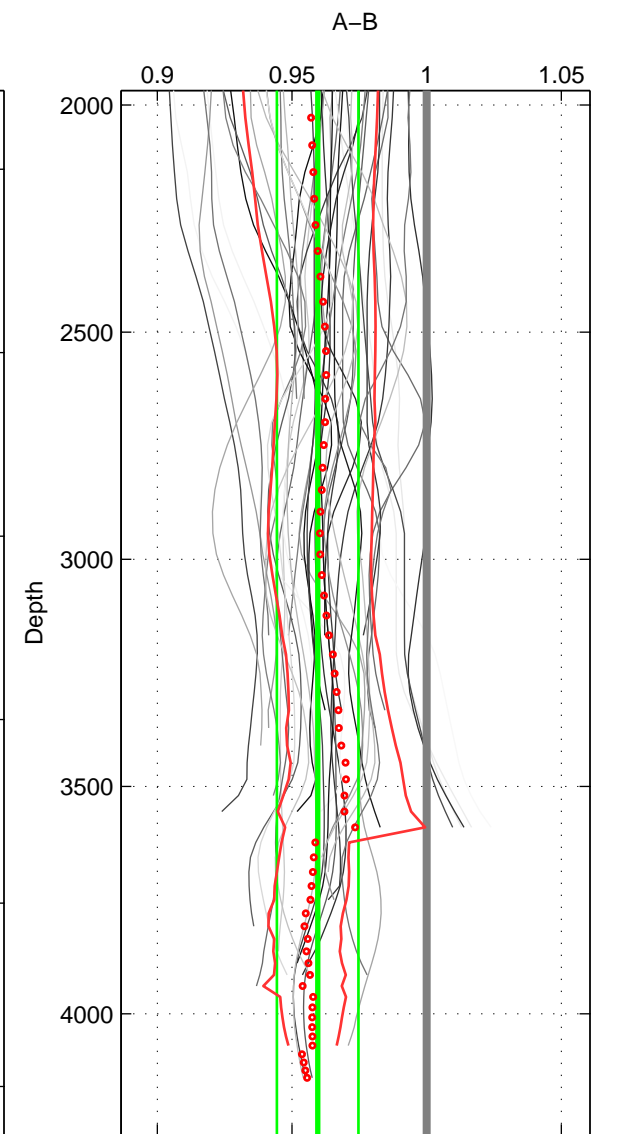

Cruise A (red). Date: Jan 1995 Cruisename: 331-09AR19941213

Cruise B (blue). Date: Jan 1995 Cruisename: 384-49HH19941213

\*\*\* "Favourite" values are means of spaces 1 2 3.

	Offset	O.StDev	Ratio	R.Stdev	Rating
SIGMA:	-1.294	0.606	0.961	0.018	5
THETA:	-1.267	0.614	0.962	0.018	5
DEPTH:	-1.359	0.513	0.960	0.015	5
FAV. :	-1.307	0.578	0.961	0.017	5

Profiles of A: 21  
 Profiles of B: 6  
 Diff profs : 39  
 WMoffset (A-B): -1.2945  
 WMoffset stdev: 0.60611  
 WMratio (A/B): 0.96091  
 WMratio stdev: 0.018122

Quality (1-5): 5

Profiles of A: 21  
 Profiles of B: 6  
 Diff profs : 39  
 WMoffset (A-B): -1.2666  
 WMoffset stdev: 0.61404  
 WMratio (A/B): 0.9618  
 WMratio stdev: 0.018319

Quality (1-5): 5

Profiles of A: 21  
 Profiles of B: 6  
 Diff profs : 39  
 WMoffset (A-B): -1.3587  
 WMoffset stdev: 0.51273  
 WMratio (A/B): 0.95955  
 WMratio stdev: 0.015166

Quality (1-5): 5