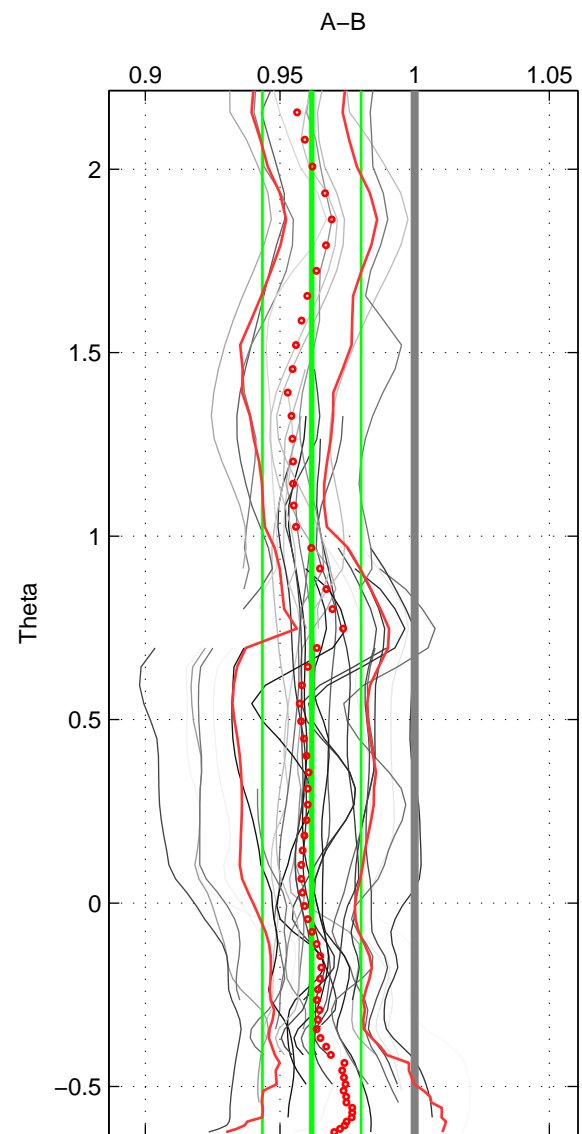

Cruise A (red). Date: Jan 1995 Cruisename: 331-09AR19941213

Cruise B (blue). Date: Jan 1995 Cruisename: 384-49HH19941213

\*\*\* "Favourite" values are means of spaces 1 2 3.

	Offset	O.StDev	Ratio	R.Stdev	Rating
SIGMA:	-1.294	0.606	0.961	0.018	5
THETA:	-1.267	0.614	0.962	0.018	5
DEPTH:	-1.359	0.513	0.960	0.015	5
FAV. :	-1.307	0.578	0.961	0.017	5

Profiles of A: 21  
 Profiles of B: 6  
 Diff profs : 39  
 WMoffset (A-B): -1.2945  
 WMoffset stdev: 0.60611  
 WMratio (A/B): 0.96091  
 WMratio stdev: 0.018122

Quality (1-5): 5

Profiles of A: 21  
 Profiles of B: 6  
 Diff profs : 39  
 WMoffset (A-B): -1.2666  
 WMoffset stdev: 0.61404  
 WMratio (A/B): 0.9618  
 WMratio stdev: 0.018319

Quality (1-5): 5

Profiles of A: 21  
 Profiles of B: 6  
 Diff profs : 39  
 WMoffset (A-B): -1.3587  
 WMoffset stdev: 0.51273  
 WMratio (A/B): 0.95955  
 WMratio stdev: 0.015166

Quality (1-5): 5