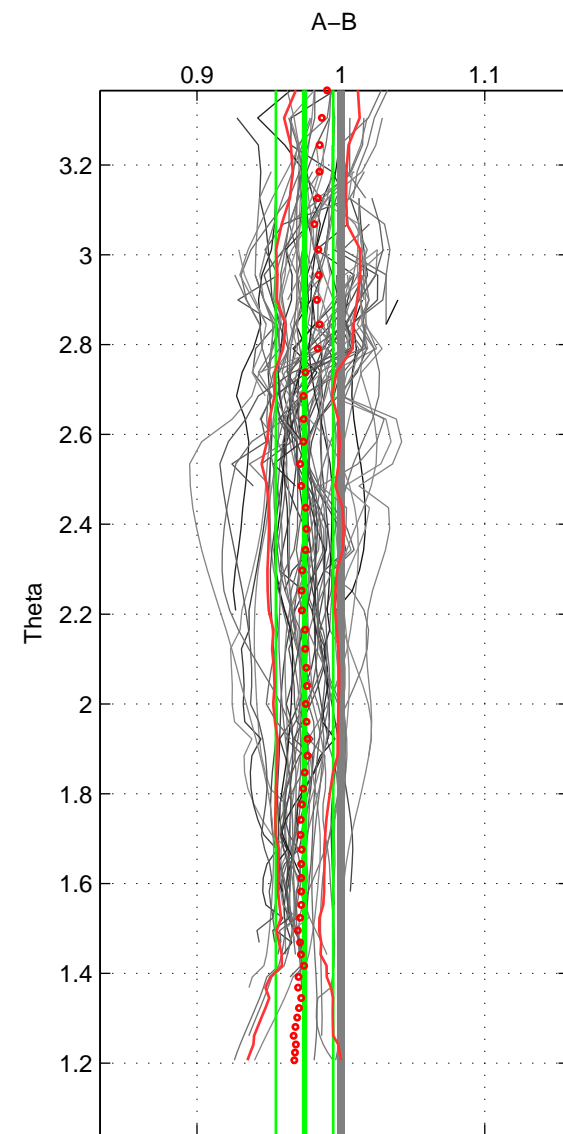

Cruise A (red). Date: Jul 1997 Cruisename: 154-06MT19970707

Cruise B (blue). Date: Jul 1981 Cruisename: 220-316N19810401

\*\*\* "Favourite" values are means of spaces 1 2 3.

	Offset	O.StDev	Ratio	R.Stdev	Rating
SIGMA:	-0.411	0.301	0.973	0.020	5
THETA:	-0.384	0.301	0.975	0.020	5
DEPTH:	-0.456	0.368	0.971	0.023	5
FAV.:	-0.417	0.323	0.973	0.021	5

Profiles of A: 53  
 Profiles of B: 25  
 Diff profs : 82  
 WMoffset (A-B): -0.41126  
 WMoffset stdev: 0.30058  
 WMratio (A/B): 0.97309  
 WMratio stdev: 0.019632

Quality (1-5): 5

Profiles of A: 53  
 Profiles of B: 25  
 Diff profs : 82  
 WMoffset (A-B): -0.38416  
 WMoffset stdev: 0.30097  
 WMratio (A/B): 0.97473  
 WMratio stdev: 0.019966

Quality (1-5): 5

Profiles of A: 53  
 Profiles of B: 25  
 Diff profs : 82  
 WMoffset (A-B): -0.45575  
 WMoffset stdev: 0.36756  
 WMratio (A/B): 0.97121  
 WMratio stdev: 0.02349

Quality (1-5): 5