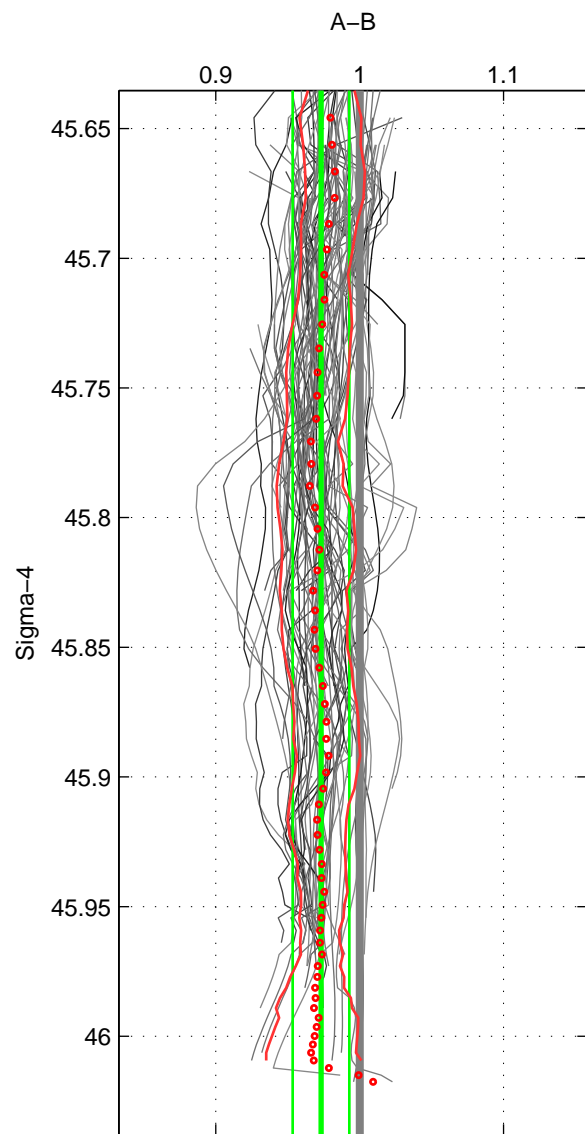

Cruise A (red). Date: Jul 1997 Cruisename: 154-06MT19970707

Cruise B (blue). Date: Jul 1981 Cruisename: 220-316N19810401

\*\*\* "Favourite" values are means of spaces 1 2 3.

	Offset	O.StDev	Ratio	R.Stdev	Rating
SIGMA:	-0.411	0.301	0.973	0.020	5
THETA:	-0.384	0.301	0.975	0.020	5
DEPTH:	-0.456	0.368	0.971	0.023	5
FAV.:	-0.417	0.323	0.973	0.021	5

Profiles of A: 53  
 Profiles of B: 25  
 Diff profs : 82  
 WMoffset (A-B): -0.41126  
 WMoffset stdev: 0.30058  
 WMratio (A/B): 0.97309  
 WMratio stdev: 0.019632

Quality (1-5): 5

Profiles of A: 53  
 Profiles of B: 25  
 Diff profs : 82  
 WMoffset (A-B): -0.38416  
 WMoffset stdev: 0.30097  
 WMratio (A/B): 0.97473  
 WMratio stdev: 0.019966

Quality (1-5): 5

Profiles of A: 53  
 Profiles of B: 25  
 Diff profs : 82  
 WMoffset (A-B): -0.45575  
 WMoffset stdev: 0.36756  
 WMratio (A/B): 0.97121  
 WMratio stdev: 0.02349

Quality (1-5): 5