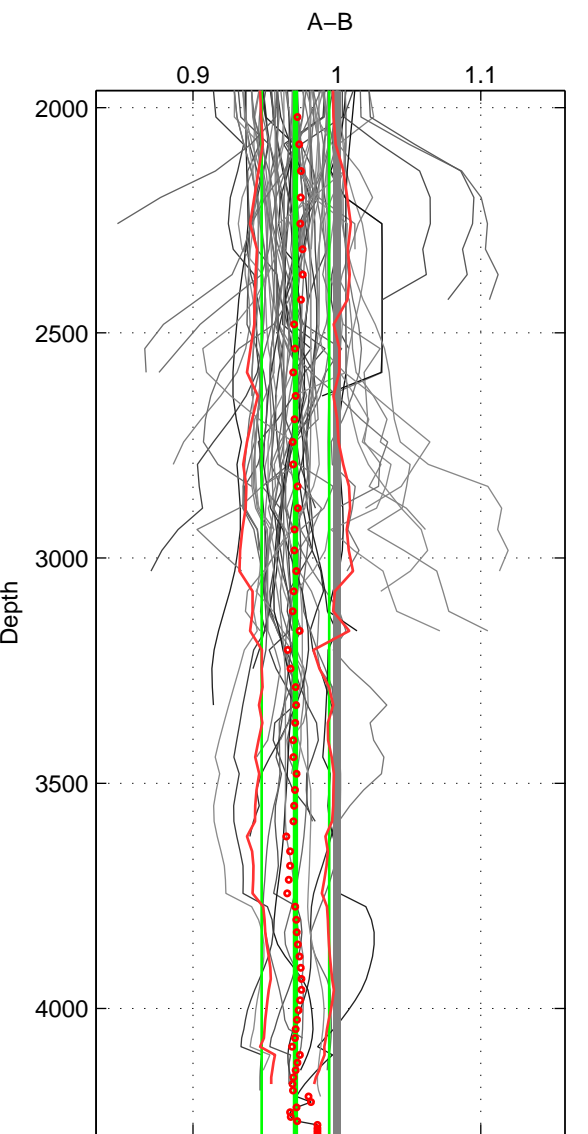

Cruise A (red). Date: Jul 1997 Cruisename: 154-06MT19970707

Cruise B (blue). Date: Jul 1981 Cruisename: 220-316N19810401

\*\*\* "Favourite" values are means of spaces 1 2 3.

	Offset	O.StDev	Ratio	R.Stdev	Rating
SIGMA:	-0.411	0.301	0.973	0.020	5
THETA:	-0.384	0.301	0.975	0.020	5
DEPTH:	-0.456	0.368	0.971	0.023	5
FAV.:	-0.417	0.323	0.973	0.021	5

Profiles of A: 53  
 Profiles of B: 25  
 Diff profs : 82  
 WMoffset (A-B): -0.41126  
 WMoffset stdev: 0.30058  
 WMratio (A/B): 0.97309  
 WMratio stdev: 0.019632

Quality (1-5): 5

Profiles of A: 53  
 Profiles of B: 25  
 Diff profs : 82  
 WMoffset (A-B): -0.38416  
 WMoffset stdev: 0.30097  
 WMratio (A/B): 0.97473  
 WMratio stdev: 0.019966

Quality (1-5): 5

Profiles of A: 53  
 Profiles of B: 25  
 Diff profs : 82  
 WMoffset (A-B): -0.45575  
 WMoffset stdev: 0.36756  
 WMratio (A/B): 0.97121  
 WMratio stdev: 0.02349

Quality (1-5): 5