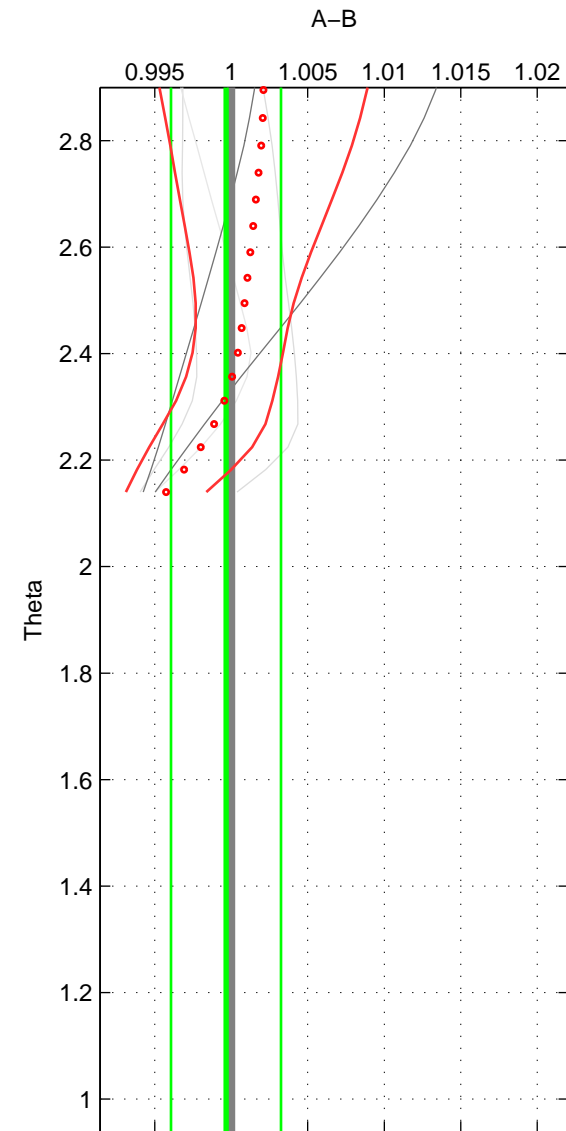

Cruise A (red). Date: Mar 1989 Cruisename: 507-32MW19890206

Cruise B (blue). Date: Oct 1997 Cruisename: 683-49UP19970912

*** "Favourite" values are means of spaces 1 2.

	Offset	O.StDev	Ratio	R.Stdev	Rating
SIGMA:	-0.035	0.138	0.999	0.003	3
THETA:	-0.014	0.144	1.000	0.004	3
DEPTH:	0.003	0.133	1.000	0.003	2
FAV. :	-0.025	0.141	0.999	0.004	3

Profiles of A: 5
 Profiles of B: 1
 Diff profs : 5
 WMoffset (A-B): -0.035027
 WMoffset stdev: 0.13765
 WMratio (A/B): 0.99914
 WMratio stdev: 0.0034302

Quality (1-5): 3

Profiles of A: 5
 Profiles of B: 1
 Diff profs : 5
 WMoffset (A-B): -0.014029
 WMoffset stdev: 0.14439
 WMratio (A/B): 0.99966
 WMratio stdev: 0.003596

Quality (1-5): 3

Profiles of A: 5
 Profiles of B: 1
 Diff profs : 5
 WMoffset (A-B): 0.0026273
 WMoffset stdev: 0.133
 WMratio (A/B): 1.0001
 WMratio stdev: 0.00331

Quality (1-5): 2

Please note that statistics are bad.