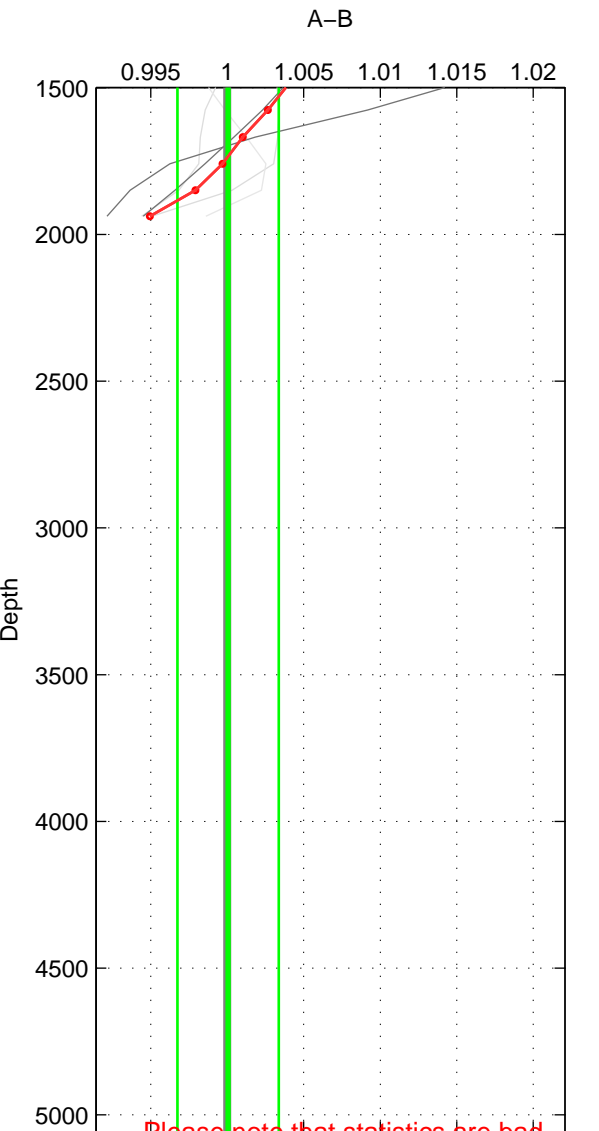

Cruise A (red). Date: Mar 1989 Cruisename: 507-32MW19890206

Cruise B (blue). Date: Oct 1997 Cruisename: 683-49UP19970912

*** "Favourite" values are means of spaces 1 2.

	Offset	O.StDev	Ratio	R.Stdev	Rating
SIGMA:	-0.035	0.138	0.999	0.003	3
THETA:	-0.014	0.144	1.000	0.004	3
DEPTH:	0.003	0.133	1.000	0.003	2
FAV. :	-0.025	0.141	0.999	0.004	3

Profiles of A: 5
 Profiles of B: 1
 Diff profs : 5
 WMoffset (A-B): -0.035027
 WMoffset stdev: 0.13765
 WMratio (A/B): 0.99914
 WMratio stdev: 0.0034302

Quality (1-5): 3

Profiles of A: 5
 Profiles of B: 1
 Diff profs : 5
 WMoffset (A-B): -0.014029
 WMoffset stdev: 0.14439
 WMratio (A/B): 0.99966
 WMratio stdev: 0.003596

Quality (1-5): 3

Profiles of A: 5
 Profiles of B: 1
 Diff profs : 5
 WMoffset (A-B): 0.0026273
 WMoffset stdev: 0.133
 WMratio (A/B): 1.0001
 WMratio stdev: 0.00331

Quality (1-5): 2

Please note that statistics are bad.