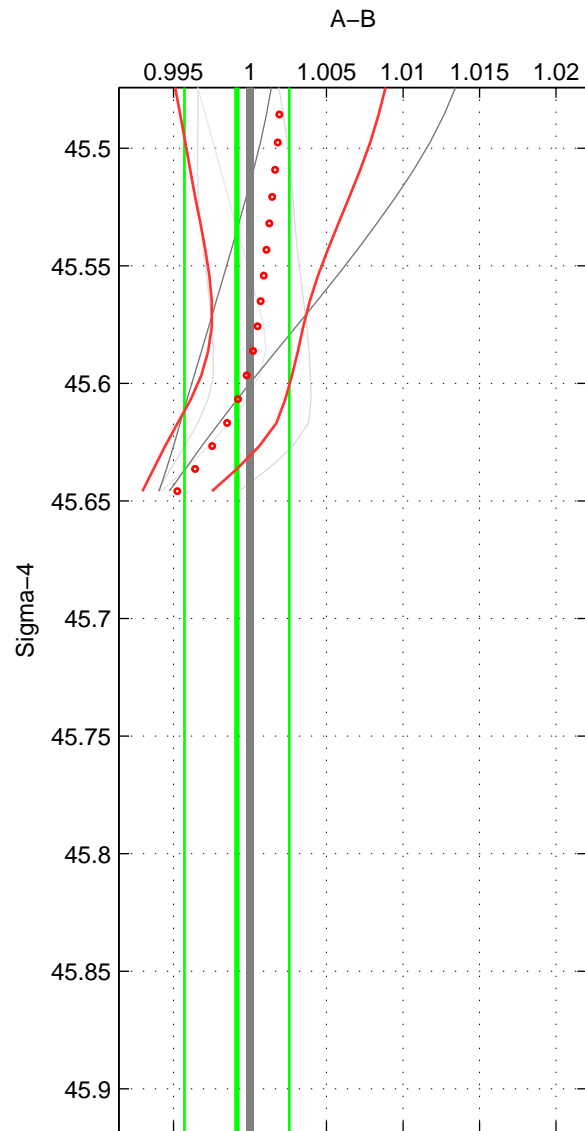

Cruise A (red). Date: Mar 1989 Cruisename: 507-32MW19890206

Cruise B (blue). Date: Oct 1997 Cruisename: 683-49UP19970912

*** "Favourite" values are means of spaces 1 2.

	Offset	O.StDev	Ratio	R.Stdev	Rating
SIGMA:	-0.035	0.138	0.999	0.003	3
THETA:	-0.014	0.144	1.000	0.004	3
DEPTH:	0.003	0.133	1.000	0.003	2
FAV. :	-0.025	0.141	0.999	0.004	3

Profiles of A: 5
 Profiles of B: 1
 Diff profs : 5
 WMoffset (A-B): -0.035027
 WMoffset stdev: 0.13765
 WMratio (A/B): 0.99914
 WMratio stdev: 0.0034302

Quality (1-5): 3

Profiles of A: 5
 Profiles of B: 1
 Diff profs : 5
 WMoffset (A-B): -0.014029
 WMoffset stdev: 0.14439
 WMratio (A/B): 0.99966
 WMratio stdev: 0.003596

Quality (1-5): 3

Profiles of A: 5
 Profiles of B: 1
 Diff profs : 5
 WMoffset (A-B): 0.0026273
 WMoffset stdev: 0.133
 WMratio (A/B): 1.0001
 WMratio stdev: 0.00331

Quality (1-5): 2

Please note that statistics are bad.