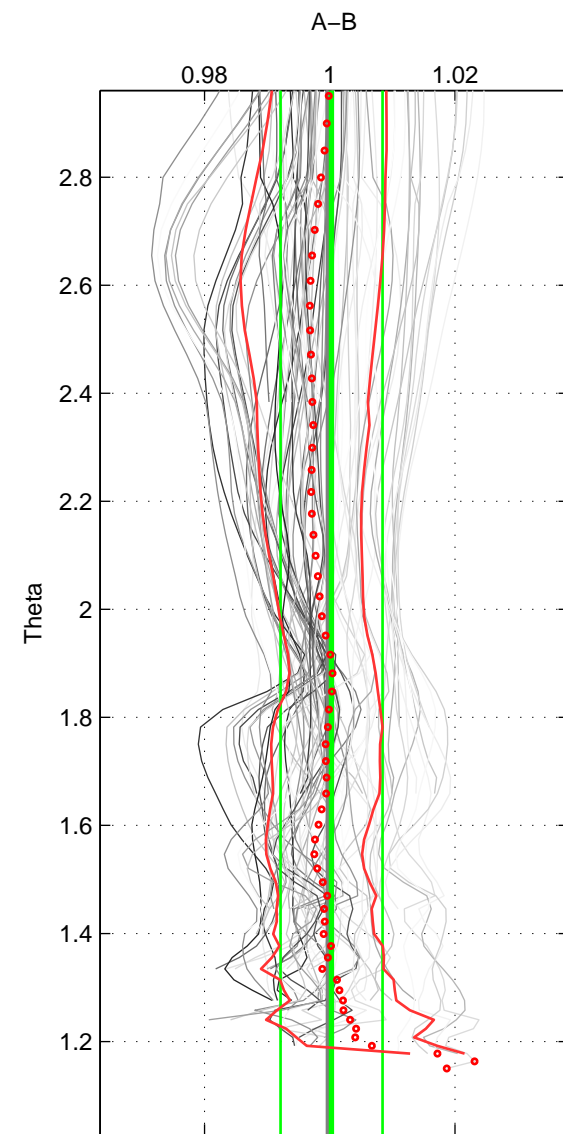

Cruise A (red). Date: Mar 1989 Cruisename: 507-32MW19890206

Cruise B (blue). Date: Jul 1994 Cruisename: 624-49RY19940707

\*\*\* "Favourite" values are means of spaces 1 2 3.

	Offset	O.StDev	Ratio	R.Stdev	Rating
SIGMA:	0.006	0.304	1.000	0.008	5
THETA:	0.014	0.309	1.000	0.008	5
DEPTH:	0.058	0.258	1.002	0.007	5
FAV.:	0.026	0.290	1.001	0.008	5

Profiles of A: 11  
 Profiles of B: 10  
 Diff profs : 83  
 WMoffset (A-B): 0.005736  
 WMoffset stdev: 0.30404  
 WMratio (A/B): 1.0001  
 WMratio stdev: 0.0080153

Quality (1-5): 5

Profiles of A: 11  
 Profiles of B: 10  
 Diff profs : 83  
 WMoffset (A-B): 0.013588  
 WMoffset stdev: 0.30911  
 WMratio (A/B): 1.0003  
 WMratio stdev: 0.0081407

Quality (1-5): 5

Profiles of A: 11  
 Profiles of B: 10  
 Diff profs : 83  
 WMoffset (A-B): 0.057784  
 WMoffset stdev: 0.25826  
 WMratio (A/B): 1.0015  
 WMratio stdev: 0.0070493

Quality (1-5): 5