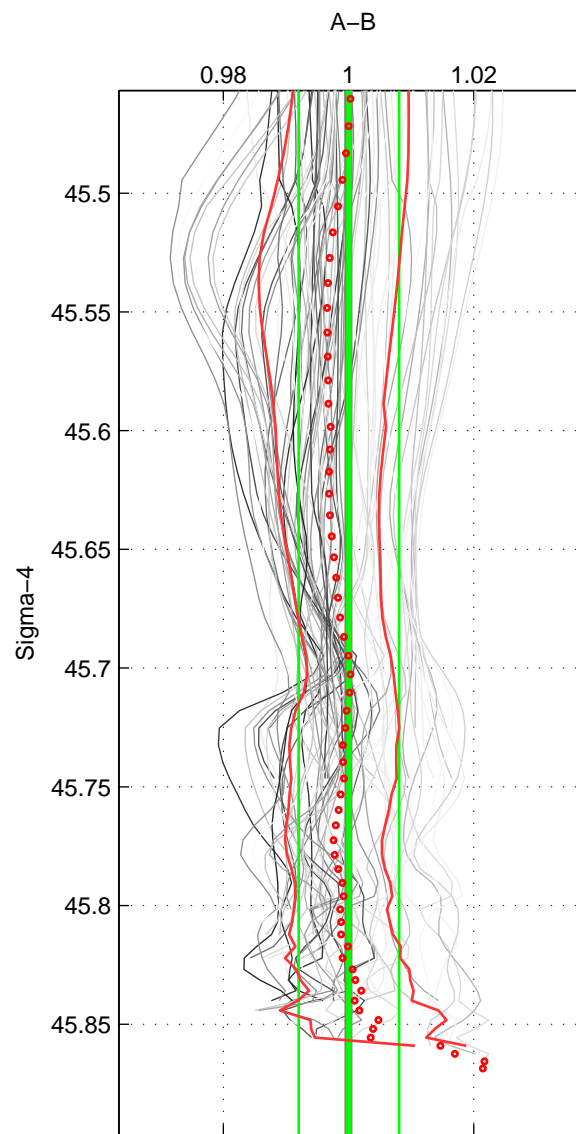

Cruise A (red). Date: Mar 1989 Cruisename: 507-32MW19890206

Cruise B (blue). Date: Jul 1994 Cruisename: 624-49RY19940707

\*\*\* "Favourite" values are means of spaces 1 2 3.

	Offset	O.StDev	Ratio	R.Stdev	Rating
SIGMA:	0.006	0.304	1.000	0.008	5
THETA:	0.014	0.309	1.000	0.008	5
DEPTH:	0.058	0.258	1.002	0.007	5
FAV.:	0.026	0.290	1.001	0.008	5

Profiles of A: 11  
 Profiles of B: 10  
 Diff profs : 83  
 WMoffset (A-B): 0.005736  
 WMoffset stdev: 0.30404  
 WMratio (A/B): 1.0001  
 WMratio stdev: 0.0080153

Quality (1-5): 5

Profiles of A: 11  
 Profiles of B: 10  
 Diff profs : 83  
 WMoffset (A-B): 0.013588  
 WMoffset stdev: 0.30911  
 WMratio (A/B): 1.0003  
 WMratio stdev: 0.0081407

Quality (1-5): 5

Profiles of A: 11  
 Profiles of B: 10  
 Diff profs : 83  
 WMoffset (A-B): 0.057784  
 WMoffset stdev: 0.25826  
 WMratio (A/B): 1.0015  
 WMratio stdev: 0.0070493

Quality (1-5): 5