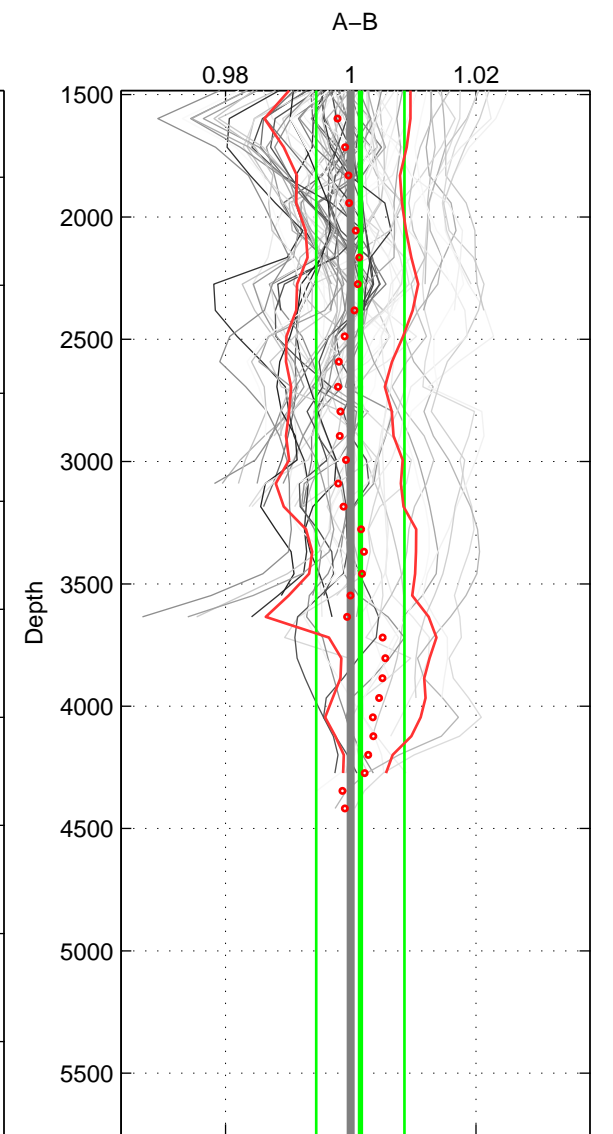

Cruise A (red). Date: Mar 1989 Cruisename: 507-32MW19890206

Cruise B (blue). Date: Jul 1994 Cruisename: 624-49RY19940707

\*\*\* "Favourite" values are means of spaces 1 2 3.

	Offset	O.StDev	Ratio	R.Stdev	Rating
SIGMA:	0.006	0.304	1.000	0.008	5
THETA:	0.014	0.309	1.000	0.008	5
DEPTH:	0.058	0.258	1.002	0.007	5
FAV.:	0.026	0.290	1.001	0.008	5

Profiles of A: 11  
 Profiles of B: 10  
 Diff profs : 83  
 WMoffset (A-B): 0.005736  
 WMoffset stdev: 0.30404  
 WMratio (A/B): 1.0001  
 WMratio stdev: 0.0080153

Quality (1-5): 5

Profiles of A: 11  
 Profiles of B: 10  
 Diff profs : 83  
 WMoffset (A-B): 0.013588  
 WMoffset stdev: 0.30911  
 WMratio (A/B): 1.0003  
 WMratio stdev: 0.0081407

Quality (1-5): 5

Profiles of A: 11  
 Profiles of B: 10  
 Diff profs : 83  
 WMoffset (A-B): 0.057784  
 WMoffset stdev: 0.25826  
 WMratio (A/B): 1.0015  
 WMratio stdev: 0.0070493

Quality (1-5): 5