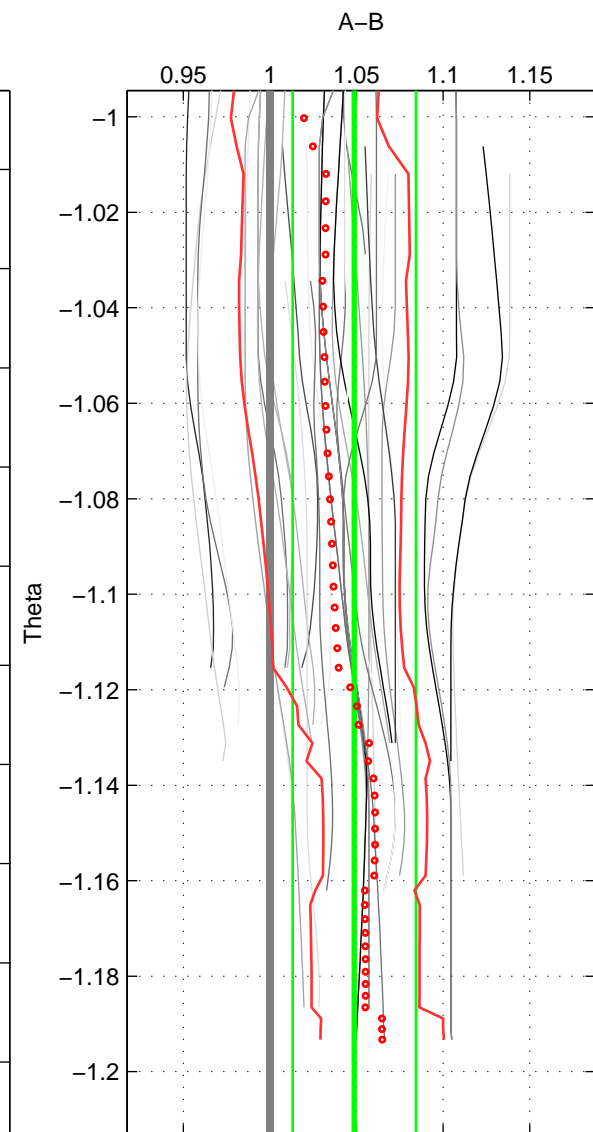

Cruise A (red). Date: Aug 1993 Cruisename: 87-58JH19930730

Cruise B (blue). Date: May 1995 Cruisename: 92-58JH19950427

*** "Favourite" values are means of spaces 2 3.

	Offset	O.StDev	Ratio	R.Stdev	Rating
SIGMA:	0.647	0.544	1.047	0.041	3
THETA:	0.669	0.477	1.049	0.036	4
DEPTH:	0.869	0.370	1.063	0.028	4
FAV.:	0.769	0.423	1.056	0.032	4

Profiles of A: 7
 Profiles of B: 10
 Diff profs : 33
 WMoffset (A-B): 0.64717
 WMoffset stdev: 0.54421
 WMratio (A/B): 1.0472
 WMratio stdev: 0.040569

Quality (1-5): 3

Profiles of A: 7
 Profiles of B: 10
 Diff profs : 33
 WMoffset (A-B): 0.66853
 WMoffset stdev: 0.47673
 WMratio (A/B): 1.0487
 WMratio stdev: 0.035586

Quality (1-5): 4

Profiles of A: 7
 Profiles of B: 10
 Diff profs : 33
 WMoffset (A-B): 0.86943
 WMoffset stdev: 0.36974
 WMratio (A/B): 1.063
 WMratio stdev: 0.028427

Quality (1-5): 4