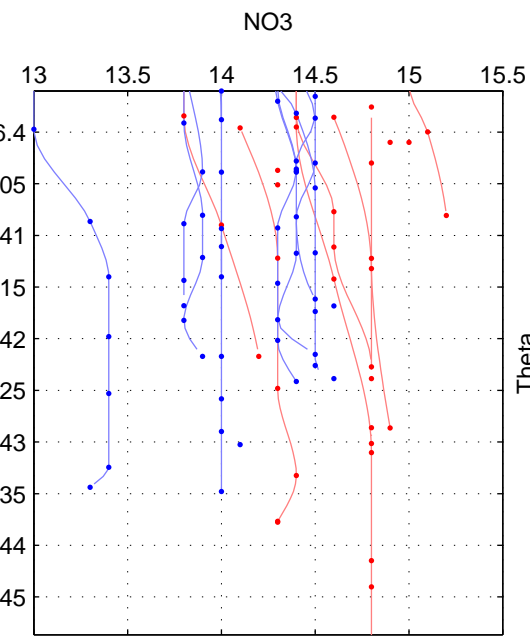

Cruise A (red). Date: Aug 1993 Cruisename: 87-58JH19930730

Cruise B (blue). Date: May 1995 Cruisename: 92-58JH19950427

*** "Favourite" values are means of spaces 2 3.

	Offset	O.StDev	Ratio	R.Stdev	Rating
SIGMA:	0.647	0.544	1.047	0.041	3
THETA:	0.669	0.477	1.049	0.036	4
DEPTH:	0.869	0.370	1.063	0.028	4
FAV.:	0.769	0.423	1.056	0.032	4

Profiles of A: 7
 Profiles of B: 10
 Diff profs : 33
 WMoffset (A-B): 0.64717
 WMoffset stdev: 0.54421
 WMratio (A/B): 1.0472
 WMratio stdev: 0.040569

Quality (1-5): 3

Profiles of A: 7
 Profiles of B: 10
 Diff profs : 33
 WMoffset (A-B): 0.66853
 WMoffset stdev: 0.47673
 WMratio (A/B): 1.0487
 WMratio stdev: 0.035586

Quality (1-5): 4

Profiles of A: 7
 Profiles of B: 10
 Diff profs : 33
 WMoffset (A-B): 0.86943
 WMoffset stdev: 0.36974
 WMratio (A/B): 1.063
 WMratio stdev: 0.028427

Quality (1-5): 4