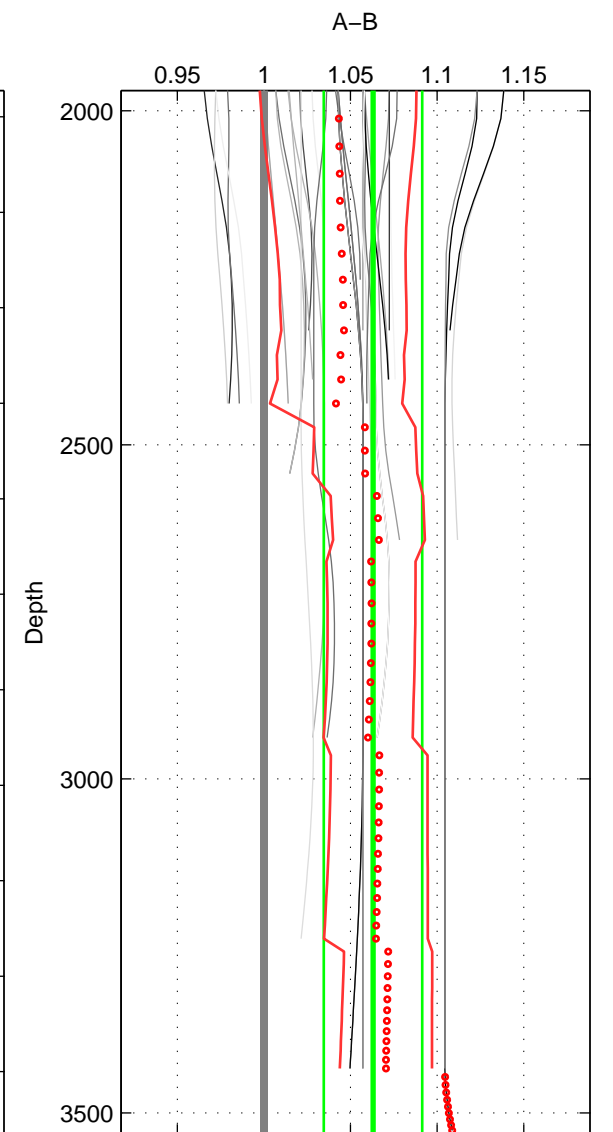

Cruise A (red). Date: Aug 1993 Cruisename: 87-58JH19930730

Cruise B (blue). Date: May 1995 Cruisename: 92-58JH19950427

*** "Favourite" values are means of spaces 2 3.

	Offset	O.StDev	Ratio	R.Stdev	Rating
SIGMA:	0.647	0.544	1.047	0.041	3
THETA:	0.669	0.477	1.049	0.036	4
DEPTH:	0.869	0.370	1.063	0.028	4
FAV.:	0.769	0.423	1.056	0.032	4

Profiles of A: 7
 Profiles of B: 10
 Diff profs : 33
 WMoffset (A-B): 0.64717
 WMoffset stdev: 0.54421
 WMratio (A/B): 1.0472
 WMratio stdev: 0.040569

Quality (1-5): 3

Profiles of A: 7
 Profiles of B: 10
 Diff profs : 33
 WMoffset (A-B): 0.66853
 WMoffset stdev: 0.47673
 WMratio (A/B): 1.0487
 WMratio stdev: 0.035586

Quality (1-5): 4

Profiles of A: 7
 Profiles of B: 10
 Diff profs : 33
 WMoffset (A-B): 0.86943
 WMoffset stdev: 0.36974
 WMratio (A/B): 1.063
 WMratio stdev: 0.028427

Quality (1-5): 4