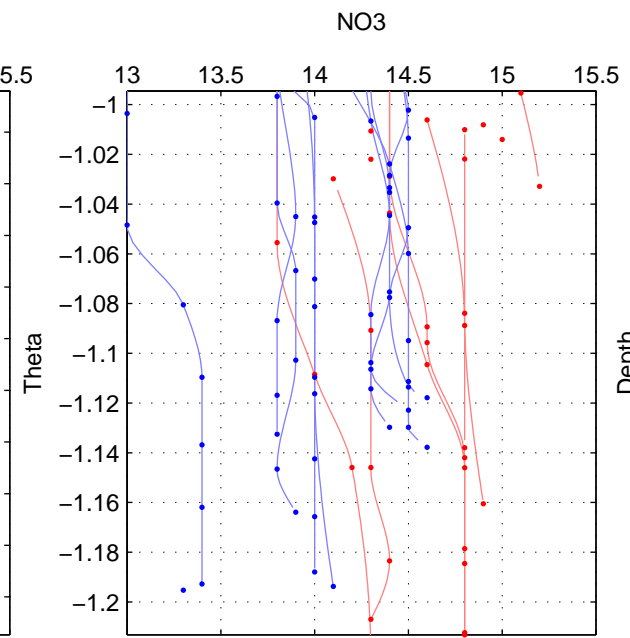

Cruise A (red). Date: Aug 1993 Cruisename: 87-58JH19930730

Cruise B (blue). Date: May 1995 Cruisename: 92-58JH19950427

*** "Favourite" values are means of spaces 2 3.

	Offset	O.StDev	Ratio	R.Stdev	Rating
SIGMA:	0.647	0.544	1.047	0.041	3
THETA:	0.669	0.477	1.049	0.036	4
DEPTH:	0.869	0.370	1.063	0.028	4
FAV.:	0.769	0.423	1.056	0.032	4

Profiles of A: 7
 Profiles of B: 10
 Diff profs : 33
 WMoffset (A-B): 0.64717
 WMoffset stdev: 0.54421
 WMratio (A/B): 1.0472
 WMratio stdev: 0.040569

Quality (1-5): 3

Profiles of A: 7
 Profiles of B: 10
 Diff profs : 33
 WMoffset (A-B): 0.66853
 WMoffset stdev: 0.47673
 WMratio (A/B): 1.0487
 WMratio stdev: 0.035586

Quality (1-5): 4

Profiles of A: 7
 Profiles of B: 10
 Diff profs : 33
 WMoffset (A-B): 0.86943
 WMoffset stdev: 0.36974
 WMratio (A/B): 1.063
 WMratio stdev: 0.028427

Quality (1-5): 4