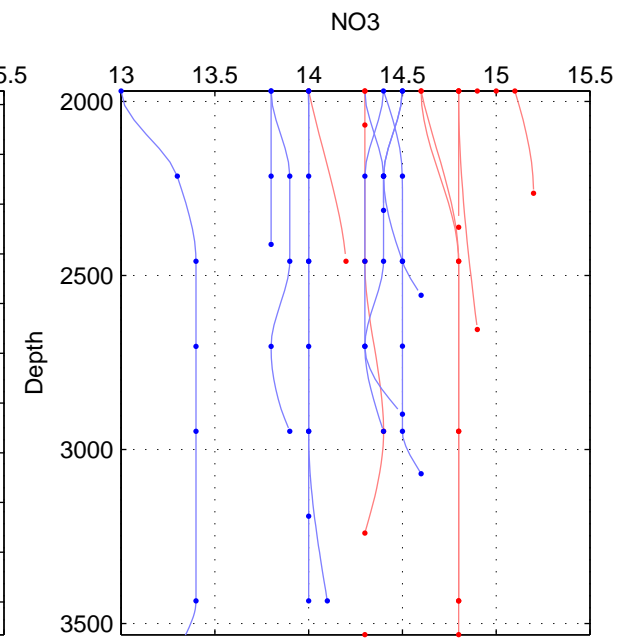

Cruise A (red). Date: Aug 1993 Cruisename: 87-58JH19930730

Cruise B (blue). Date: May 1995 Cruisename: 92-58JH19950427

*** "Favourite" values are means of spaces 2 3.

	Offset	O.StDev	Ratio	R.Stdev	Rating
SIGMA:	0.647	0.544	1.047	0.041	3
THETA:	0.669	0.477	1.049	0.036	4
DEPTH:	0.869	0.370	1.063	0.028	4
FAV.:	0.769	0.423	1.056	0.032	4

Profiles of A: 7
 Profiles of B: 10
 Diff profs : 33
 WMoffset (A-B): 0.64717
 WMoffset stdev: 0.54421
 WMratio (A/B): 1.0472
 WMratio stdev: 0.040569

Quality (1-5): 3

Profiles of A: 7
 Profiles of B: 10
 Diff profs : 33
 WMoffset (A-B): 0.66853
 WMoffset stdev: 0.47673
 WMratio (A/B): 1.0487
 WMratio stdev: 0.035586

Quality (1-5): 4

Profiles of A: 7
 Profiles of B: 10
 Diff profs : 33
 WMoffset (A-B): 0.86943
 WMoffset stdev: 0.36974
 WMratio (A/B): 1.063
 WMratio stdev: 0.028427

Quality (1-5): 4