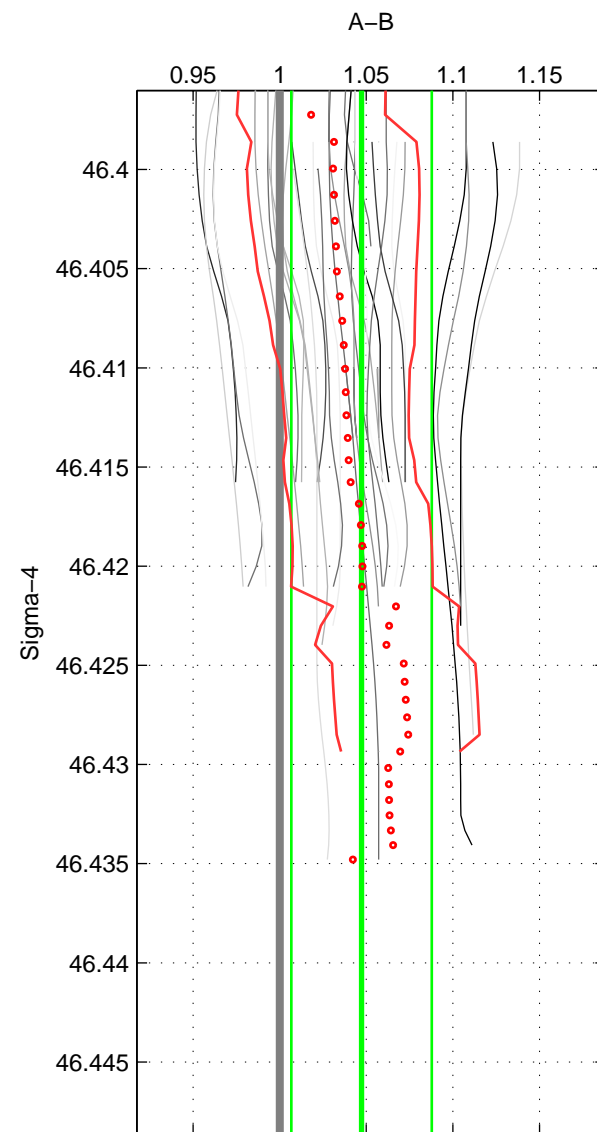

Cruise A (red). Date: Aug 1993 Cruisename: 87-58JH19930730

Cruise B (blue). Date: May 1995 Cruisename: 92-58JH19950427

*** "Favourite" values are means of spaces 2 3.

	Offset	O.StDev	Ratio	R.Stdev	Rating
SIGMA:	0.647	0.544	1.047	0.041	3
THETA:	0.669	0.477	1.049	0.036	4
DEPTH:	0.869	0.370	1.063	0.028	4
FAV.:	0.769	0.423	1.056	0.032	4

Profiles of A: 7
 Profiles of B: 10
 Diff profs : 33
 WMoffset (A-B): 0.64717
 WMoffset stdev: 0.54421
 WMratio (A/B): 1.0472
 WMratio stdev: 0.040569

Quality (1-5): 3

Profiles of A: 7
 Profiles of B: 10
 Diff profs : 33
 WMoffset (A-B): 0.66853
 WMoffset stdev: 0.47673
 WMratio (A/B): 1.0487
 WMratio stdev: 0.035586

Quality (1-5): 4

Profiles of A: 7
 Profiles of B: 10
 Diff profs : 33
 WMoffset (A-B): 0.86943
 WMoffset stdev: 0.36974
 WMratio (A/B): 1.063
 WMratio stdev: 0.028427

Quality (1-5): 4