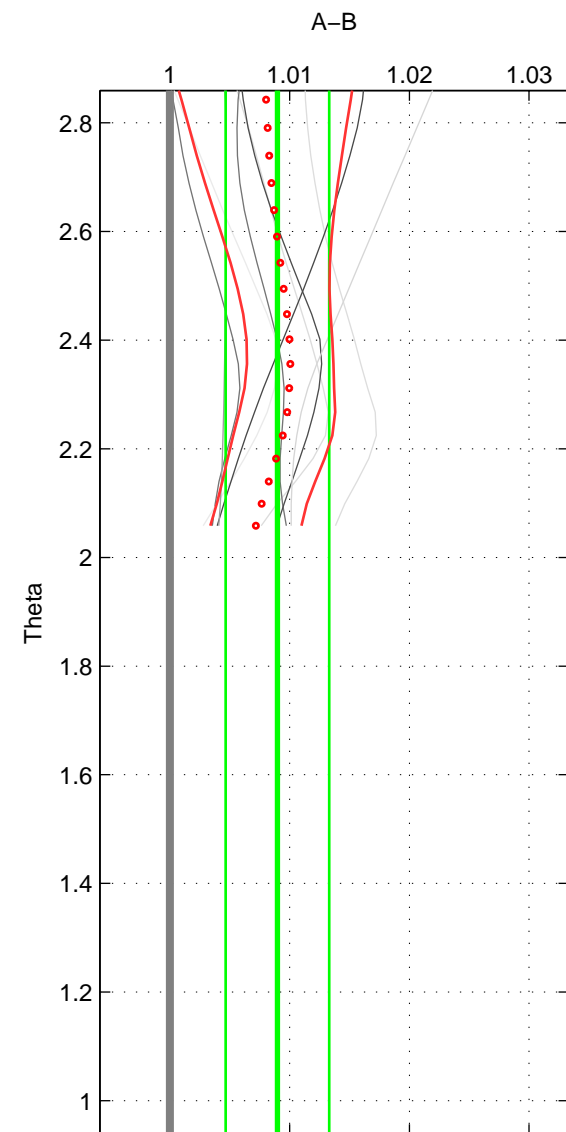

Cruise A (red). Date: Mar 1989 Cruisename: 507-32MW19890206

Cruise B (blue). Date: Oct 1998 Cruisename: 686-49UP19980916

\*\*\* "Favourite" values are means of spaces 1 2.

	Offset	O.StDev	Ratio	R.Stdev	Rating
SIGMA:	0.376	0.153	1.009	0.004	3
THETA:	0.357	0.171	1.009	0.004	3
DEPTH:	0.379	0.020	1.010	0.000	2
FAV.:	0.367	0.162	1.009	0.004	3

Profiles of A: 5  
 Profiles of B: 2  
 Diff profs : 9  
 WMoffset (A-B): 0.37612  
 WMoffset stdev: 0.15279  
 WMratio (A/B): 1.0095  
 WMratio stdev: 0.0038727

Quality (1-5): 3

Profiles of A: 5  
 Profiles of B: 2  
 Diff profs : 9  
 WMoffset (A-B): 0.35707  
 WMoffset stdev: 0.17136  
 WMratio (A/B): 1.009  
 WMratio stdev: 0.0043279

Quality (1-5): 3

Profiles of A: 5  
 Profiles of B: 2  
 Diff profs : 9  
 WMoffset (A-B): 0.37924  
 WMoffset stdev: 0.020203  
 WMratio (A/B): 1.0095  
 WMratio stdev: 0.00049636

Quality (1-5): 2

Please note that statistics are bad.