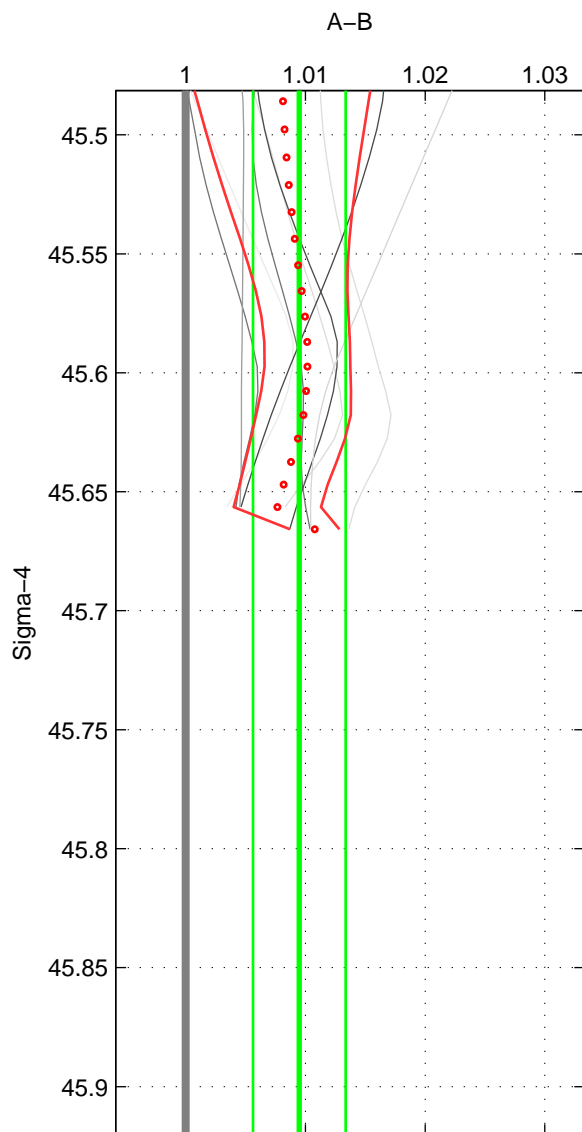

Cruise A (red). Date: Mar 1989 Cruisename: 507-32MW19890206

Cruise B (blue). Date: Oct 1998 Cruisename: 686-49UP19980916

\*\*\* "Favourite" values are means of spaces 1 2.

	Offset	O.StDev	Ratio	R.Stdev	Rating
SIGMA:	0.376	0.153	1.009	0.004	3
THETA:	0.357	0.171	1.009	0.004	3
DEPTH:	0.379	0.020	1.010	0.000	2
FAV.:	0.367	0.162	1.009	0.004	3

Profiles of A: 5  
 Profiles of B: 2  
 Diff profs : 9  
 WMoffset (A-B): 0.37612  
 WMoffset stdev: 0.15279  
 WMratio (A/B): 1.0095  
 WMratio stdev: 0.0038727

Quality (1-5): 3

Profiles of A: 5  
 Profiles of B: 2  
 Diff profs : 9  
 WMoffset (A-B): 0.35707  
 WMoffset stdev: 0.17136  
 WMratio (A/B): 1.009  
 WMratio stdev: 0.0043279

Quality (1-5): 3

Profiles of A: 5  
 Profiles of B: 2  
 Diff profs : 9  
 WMoffset (A-B): 0.37924  
 WMoffset stdev: 0.020203  
 WMratio (A/B): 1.0095  
 WMratio stdev: 0.00049636

Quality (1-5): 2

Please note that statistics are bad.