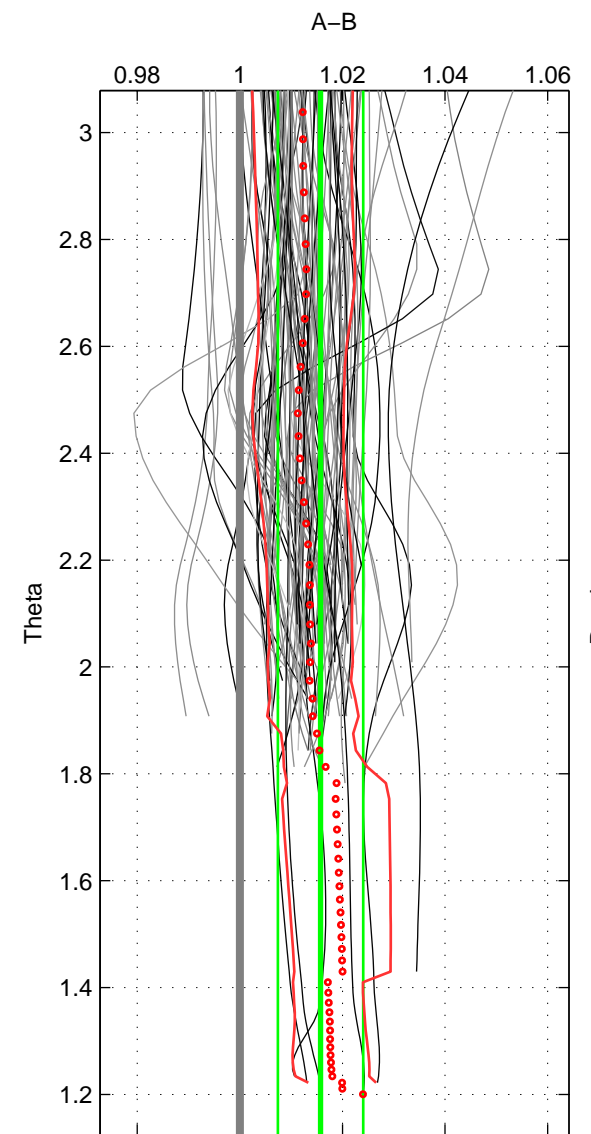

Cruise A (red). Date: Jul 2001 Cruisename: 656-49UF20010710

Cruise B (blue). Date: Jan 2005 Cruisename: 667-49UF20050118

\*\*\* "Favourite" values are means of spaces 1 2.

	Offset	O.StDev	Ratio	R.Stdev	Rating
SIGMA:	0.511	0.282	1.013	0.007	5
THETA:	0.597	0.312	1.016	0.008	5
DEPTH:	0.524	0.055	1.014	0.001	3
FAV.:	0.554	0.297	1.014	0.008	5

Profiles of A: 34  
 Profiles of B: 32  
 Diff profs : 99  
 WMoffset (A-B): 0.51061  
 WMoffset stdev: 0.28151  
 WMratio (A/B): 1.0132  
 WMratio stdev: 0.0072848

Quality (1-5): 5

Profiles of A: 34  
 Profiles of B: 32  
 Diff profs : 99  
 WMoffset (A-B): 0.59658  
 WMoffset stdev: 0.31199  
 WMratio (A/B): 1.0157  
 WMratio stdev: 0.0083074

Quality (1-5): 5

Profiles of A: 34  
 Profiles of B: 32  
 Diff profs : 99  
 WMoffset (A-B): 0.52356  
 WMoffset stdev: 0.054859  
 WMratio (A/B): 1.0135  
 WMratio stdev: 0.0014822

Quality (1-5): 3

Please note that statistics are bad.