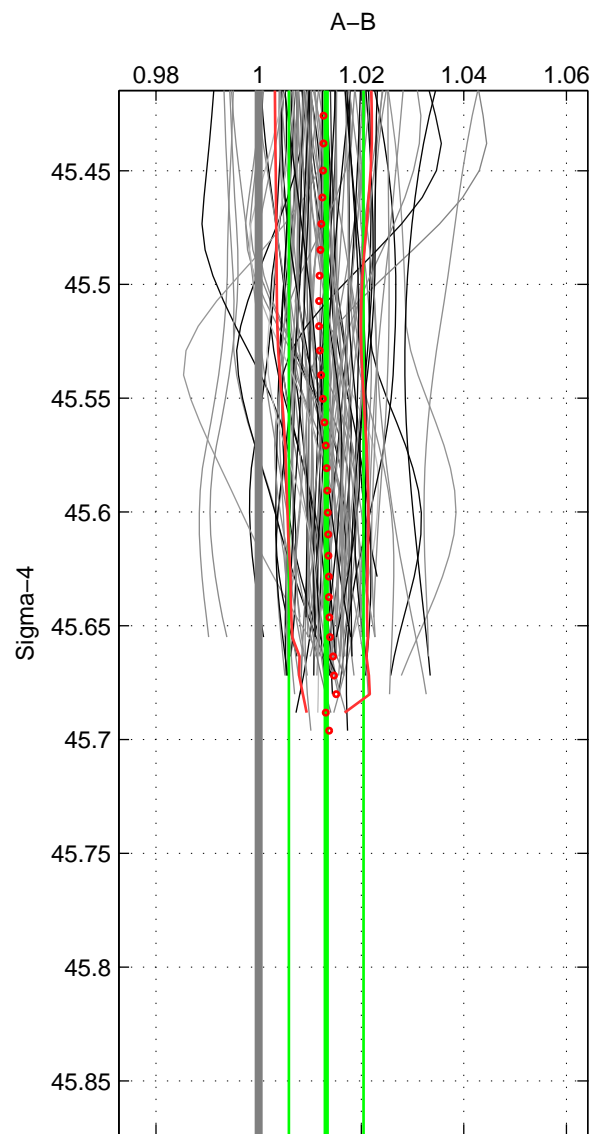

Cruise A (red). Date: Jul 2001 Cruisename: 656-49UF20010710

Cruise B (blue). Date: Jan 2005 Cruisename: 667-49UF20050118

\*\*\* "Favourite" values are means of spaces 1 2.

	Offset	O.StDev	Ratio	R.Stdev	Rating
SIGMA:	0.511	0.282	1.013	0.007	5
THETA:	0.597	0.312	1.016	0.008	5
DEPTH:	0.524	0.055	1.014	0.001	3
FAV.:	0.554	0.297	1.014	0.008	5

Profiles of A: 34  
 Profiles of B: 32  
 Diff profs : 99  
 WMoffset (A-B): 0.51061  
 WMoffset stdev: 0.28151  
 WMratio (A/B): 1.0132  
 WMratio stdev: 0.0072848

Quality (1-5): 5

Profiles of A: 34  
 Profiles of B: 32  
 Diff profs : 99  
 WMoffset (A-B): 0.59658  
 WMoffset stdev: 0.31199  
 WMratio (A/B): 1.0157  
 WMratio stdev: 0.0083074

Quality (1-5): 5

Profiles of A: 34  
 Profiles of B: 32  
 Diff profs : 99  
 WMoffset (A-B): 0.52356  
 WMoffset stdev: 0.054859  
 WMratio (A/B): 1.0135  
 WMratio stdev: 0.0014822

Quality (1-5): 3

Please note that statistics are bad.