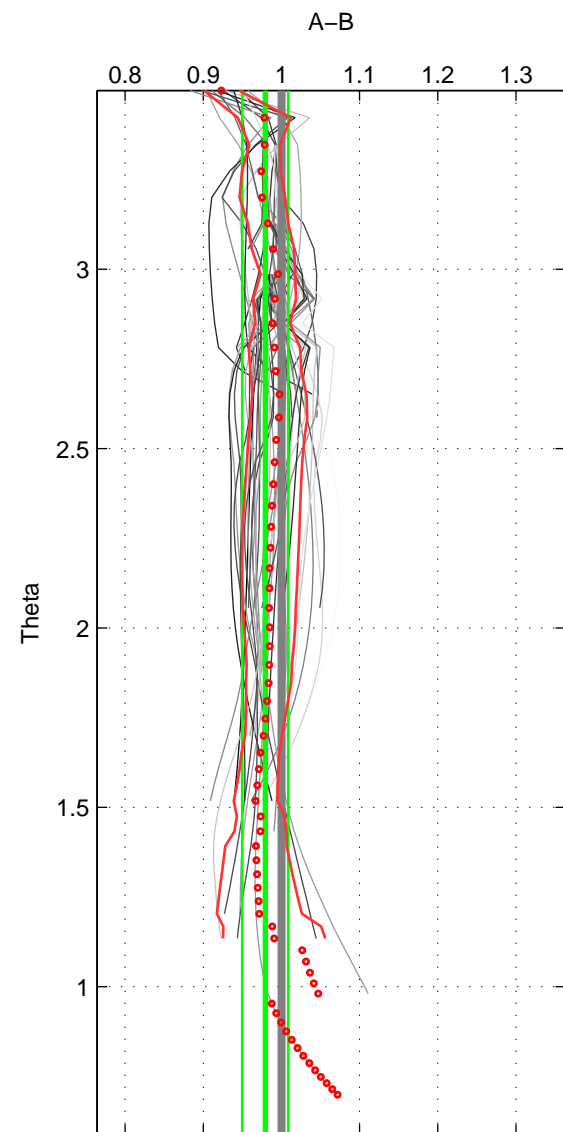

Cruise A (red). Date: Aug 1997 Cruisename: 63-34AR19970805

Cruise B (blue). Date: Aug 1994 Cruisename: 90-58JH19940723

*** "Favourite" values are means of spaces 1 2 3.

	Offset	O.StDev	Ratio	R.Stdev	Rating
SIGMA:	-0.385	0.499	0.975	0.033	4
THETA:	-0.311	0.450	0.979	0.029	4
DEPTH:	-0.338	0.909	0.979	0.058	4
FAV. :	-0.345	0.619	0.978	0.040	4

Profiles of A: 10
 Profiles of B: 15
 Diff profs : 68
 WMoffset (A-B): -0.38483
 WMoffset stdev: 0.49881
 WMratio (A/B): 0.97465
 WMratio stdev: 0.032898

Quality (1-5): 4

Profiles of A: 10
 Profiles of B: 15
 Diff profs : 71
 WMoffset (A-B): -0.31139
 WMoffset stdev: 0.44977
 WMratio (A/B): 0.97926
 WMratio stdev: 0.029441

Quality (1-5): 4

Profiles of A: 10
 Profiles of B: 15
 Diff profs : 68
 WMoffset (A-B): -0.33775
 WMoffset stdev: 0.90908
 WMratio (A/B): 0.97894
 WMratio stdev: 0.058149

Quality (1-5): 4