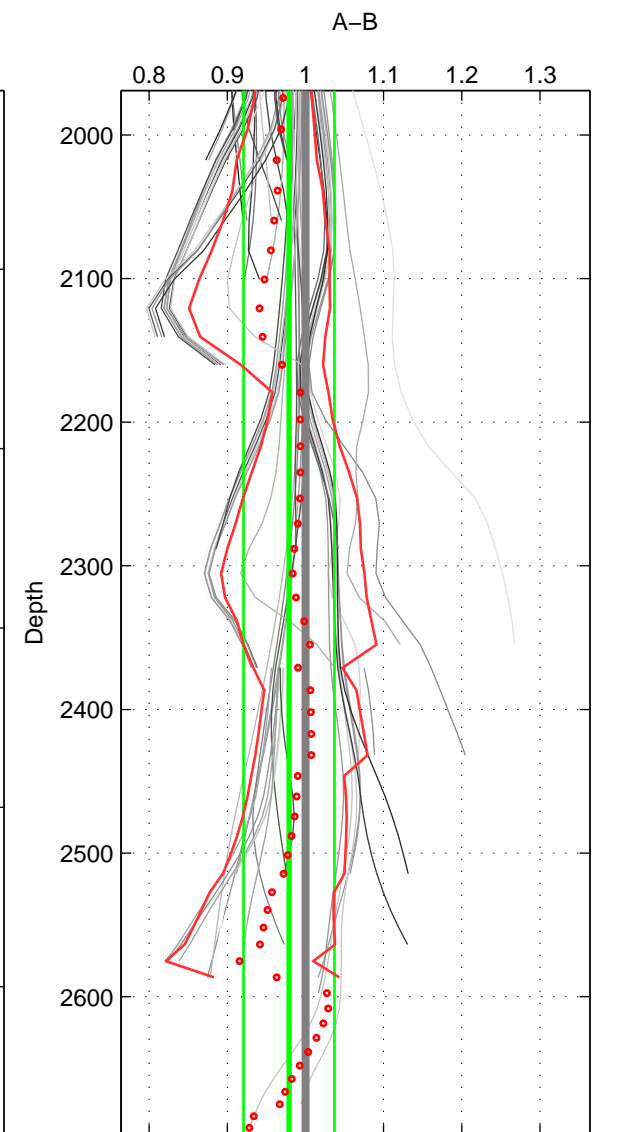

Cruise A (red). Date: Aug 1997 Cruisename: 63-34AR19970805

Cruise B (blue). Date: Aug 1994 Cruisename: 90-58JH19940723

*** "Favourite" values are means of spaces 1 2 3.

	Offset	O.StDev	Ratio	R.Stdev	Rating
SIGMA:	-0.385	0.499	0.975	0.033	4
THETA:	-0.311	0.450	0.979	0.029	4
DEPTH:	-0.338	0.909	0.979	0.058	4
FAV. :	-0.345	0.619	0.978	0.040	4

Profiles of A: 10
 Profiles of B: 15
 Diff profs : 68
 WMoffset (A-B): -0.38483
 WMoffset stdev: 0.49881
 WMratio (A/B): 0.97465
 WMratio stdev: 0.032898

Quality (1-5): 4

Profiles of A: 10
 Profiles of B: 15
 Diff profs : 71
 WMoffset (A-B): -0.31139
 WMoffset stdev: 0.44977
 WMratio (A/B): 0.97926
 WMratio stdev: 0.029441

Quality (1-5): 4

Profiles of A: 10
 Profiles of B: 15
 Diff profs : 68
 WMoffset (A-B): -0.33775
 WMoffset stdev: 0.90908
 WMratio (A/B): 0.97894
 WMratio stdev: 0.058149

Quality (1-5): 4