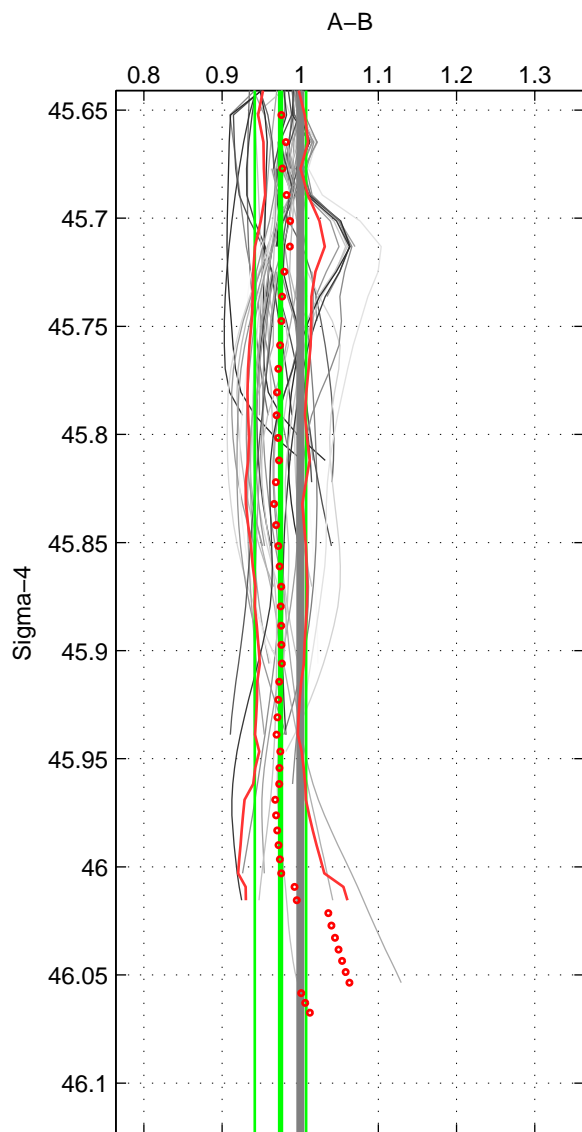

Cruise A (red). Date: Aug 1997 Cruisename: 63-34AR19970805

Cruise B (blue). Date: Aug 1994 Cruisename: 90-58JH19940723

*** "Favourite" values are means of spaces 1 2 3.

	Offset	O.StDev	Ratio	R.Stdev	Rating
SIGMA:	-0.385	0.499	0.975	0.033	4
THETA:	-0.311	0.450	0.979	0.029	4
DEPTH:	-0.338	0.909	0.979	0.058	4
FAV. :	-0.345	0.619	0.978	0.040	4

Profiles of A: 10
 Profiles of B: 15
 Diff profs : 68
 WMoffset (A-B): -0.38483
 WMoffset stdev: 0.49881
 WMratio (A/B): 0.97465
 WMratio stdev: 0.032898

Quality (1-5): 4

Profiles of A: 10
 Profiles of B: 15
 Diff profs : 71
 WMoffset (A-B): -0.31139
 WMoffset stdev: 0.44977
 WMratio (A/B): 0.97926
 WMratio stdev: 0.029441

Quality (1-5): 4

Profiles of A: 10
 Profiles of B: 15
 Diff profs : 68
 WMoffset (A-B): -0.33775
 WMoffset stdev: 0.90908
 WMratio (A/B): 0.97894
 WMratio stdev: 0.058149

Quality (1-5): 4