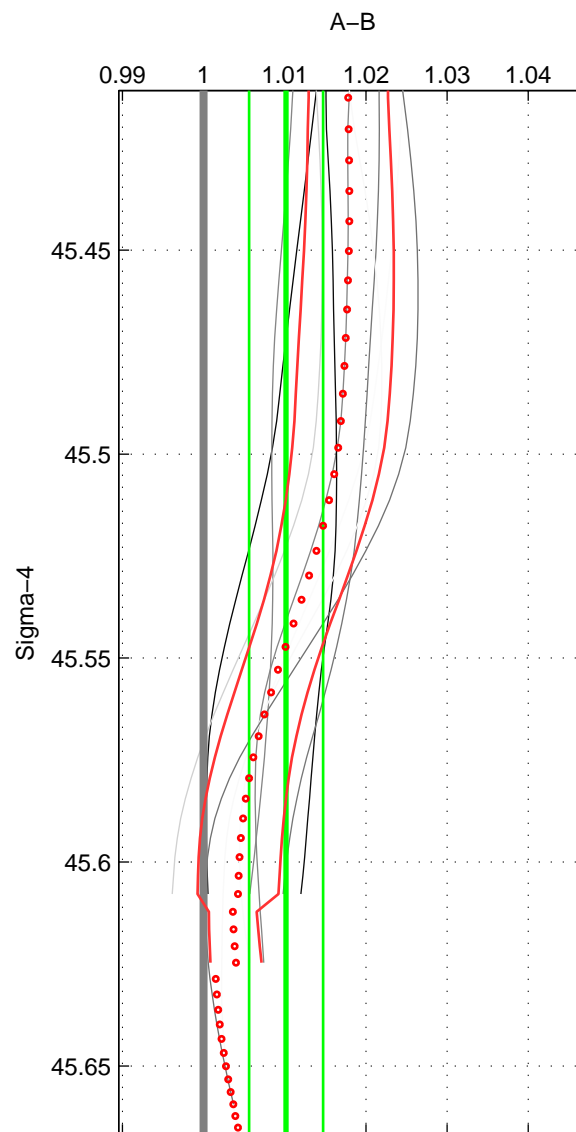

Cruise A (red). Date: Feb 2002 Cruisename: 657-49UF20020117

Cruise B (blue). Date: Jul 2002 Cruisename: 697-49UP20020620

\*\*\* "Favourite" values are means of spaces 1 2 3.

	Offset	O.StDev	Ratio	R.Stdev	Rating
SIGMA:	0.418	0.185	1.010	0.005	2
THETA:	0.437	0.195	1.011	0.005	2
DEPTH:	0.552	0.353	1.014	0.009	2
FAV.:	0.469	0.244	1.011	0.006	2

Profiles of A: 3  
 Profiles of B: 3  
 Diff profs : 9  
 WMoffset (A-B): 0.41765  
 WMoffset stdev: 0.18503  
 WMratio (A/B): 1.0102  
 WMratio stdev: 0.0045547

Quality (1-5): 2

Profiles of A: 3  
 Profiles of B: 3  
 Diff profs : 9  
 WMoffset (A-B): 0.43664  
 WMoffset stdev: 0.19461  
 WMratio (A/B): 1.0106  
 WMratio stdev: 0.0047903

Quality (1-5): 2

Profiles of A: 3  
 Profiles of B: 3  
 Diff profs : 9  
 WMoffset (A-B): 0.55248  
 WMoffset stdev: 0.35345  
 WMratio (A/B): 1.0136  
 WMratio stdev: 0.0087247

Quality (1-5): 2