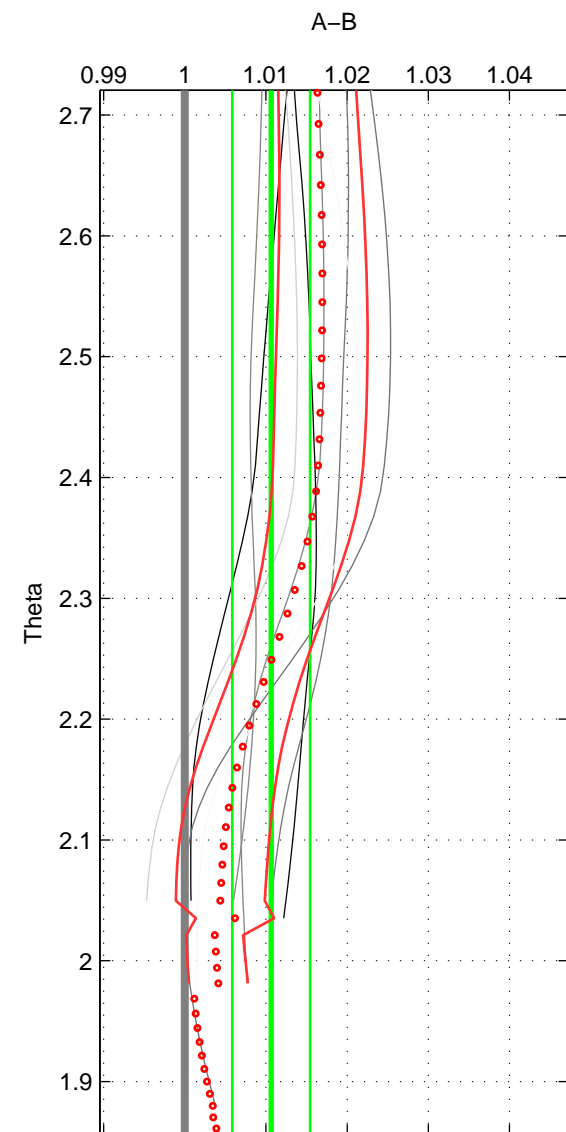

Cruise A (red). Date: Feb 2002 Cruisename: 657-49UF20020117

Cruise B (blue). Date: Jul 2002 Cruisename: 697-49UP20020620

\*\*\* "Favourite" values are means of spaces 1 2 3.

	Offset	O.StDev	Ratio	R.Stdev	Rating
SIGMA:	0.418	0.185	1.010	0.005	2
THETA:	0.437	0.195	1.011	0.005	2
DEPTH:	0.552	0.353	1.014	0.009	2
FAV.:	0.469	0.244	1.011	0.006	2

Profiles of A: 3  
 Profiles of B: 3  
 Diff profs : 9  
 WMoffset (A-B): 0.41765  
 WMoffset stdev: 0.18503  
 WMratio (A/B): 1.0102  
 WMratio stdev: 0.0045547

Quality (1-5): 2

Profiles of A: 3  
 Profiles of B: 3  
 Diff profs : 9  
 WMoffset (A-B): 0.43664  
 WMoffset stdev: 0.19461  
 WMratio (A/B): 1.0106  
 WMratio stdev: 0.0047903

Quality (1-5): 2

Profiles of A: 3  
 Profiles of B: 3  
 Diff profs : 9  
 WMoffset (A-B): 0.55248  
 WMoffset stdev: 0.35345  
 WMratio (A/B): 1.0136  
 WMratio stdev: 0.0087247

Quality (1-5): 2