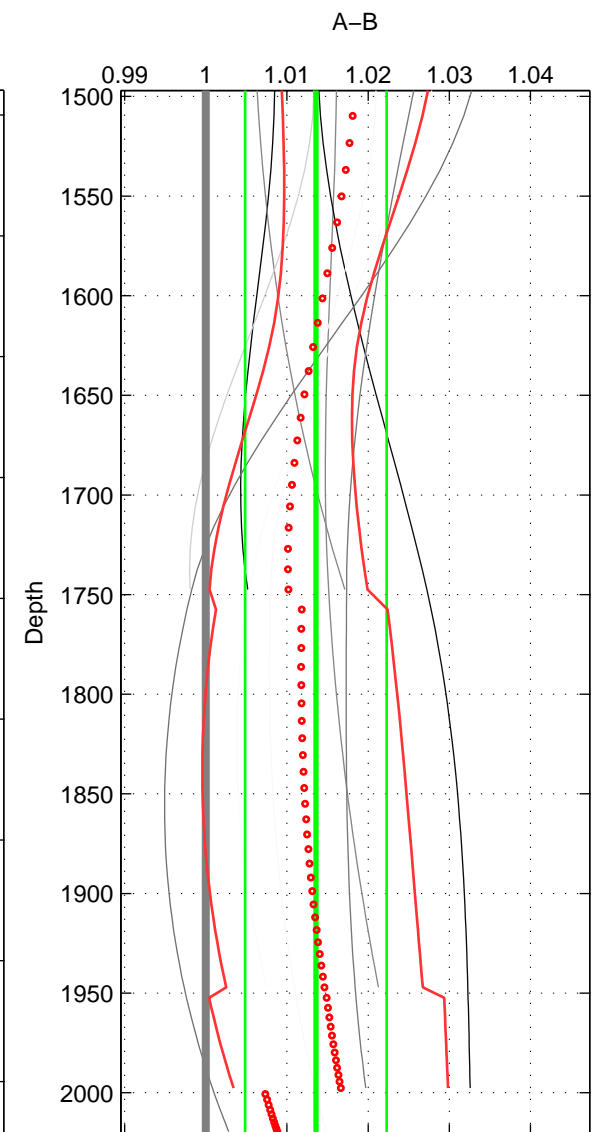

Cruise A (red). Date: Feb 2002 Cruisename: 657-49UF20020117

Cruise B (blue). Date: Jul 2002 Cruisename: 697-49UP20020620

\*\*\* "Favourite" values are means of spaces 1 2 3.

	Offset	O.StDev	Ratio	R.Stdev	Rating
SIGMA:	0.418	0.185	1.010	0.005	2
THETA:	0.437	0.195	1.011	0.005	2
DEPTH:	0.552	0.353	1.014	0.009	2
FAV.:	0.469	0.244	1.011	0.006	2

Profiles of A: 3  
 Profiles of B: 3  
 Diff profs : 9  
 WMoffset (A-B): 0.41765  
 WMoffset stdev: 0.18503  
 WMratio (A/B): 1.0102  
 WMratio stdev: 0.0045547

Quality (1-5): 2

Profiles of A: 3  
 Profiles of B: 3  
 Diff profs : 9  
 WMoffset (A-B): 0.43664  
 WMoffset stdev: 0.19461  
 WMratio (A/B): 1.0106  
 WMratio stdev: 0.0047903

Quality (1-5): 2

Profiles of A: 3  
 Profiles of B: 3  
 Diff profs : 9  
 WMoffset (A-B): 0.55248  
 WMoffset stdev: 0.35345  
 WMratio (A/B): 1.0136  
 WMratio stdev: 0.0087247

Quality (1-5): 2